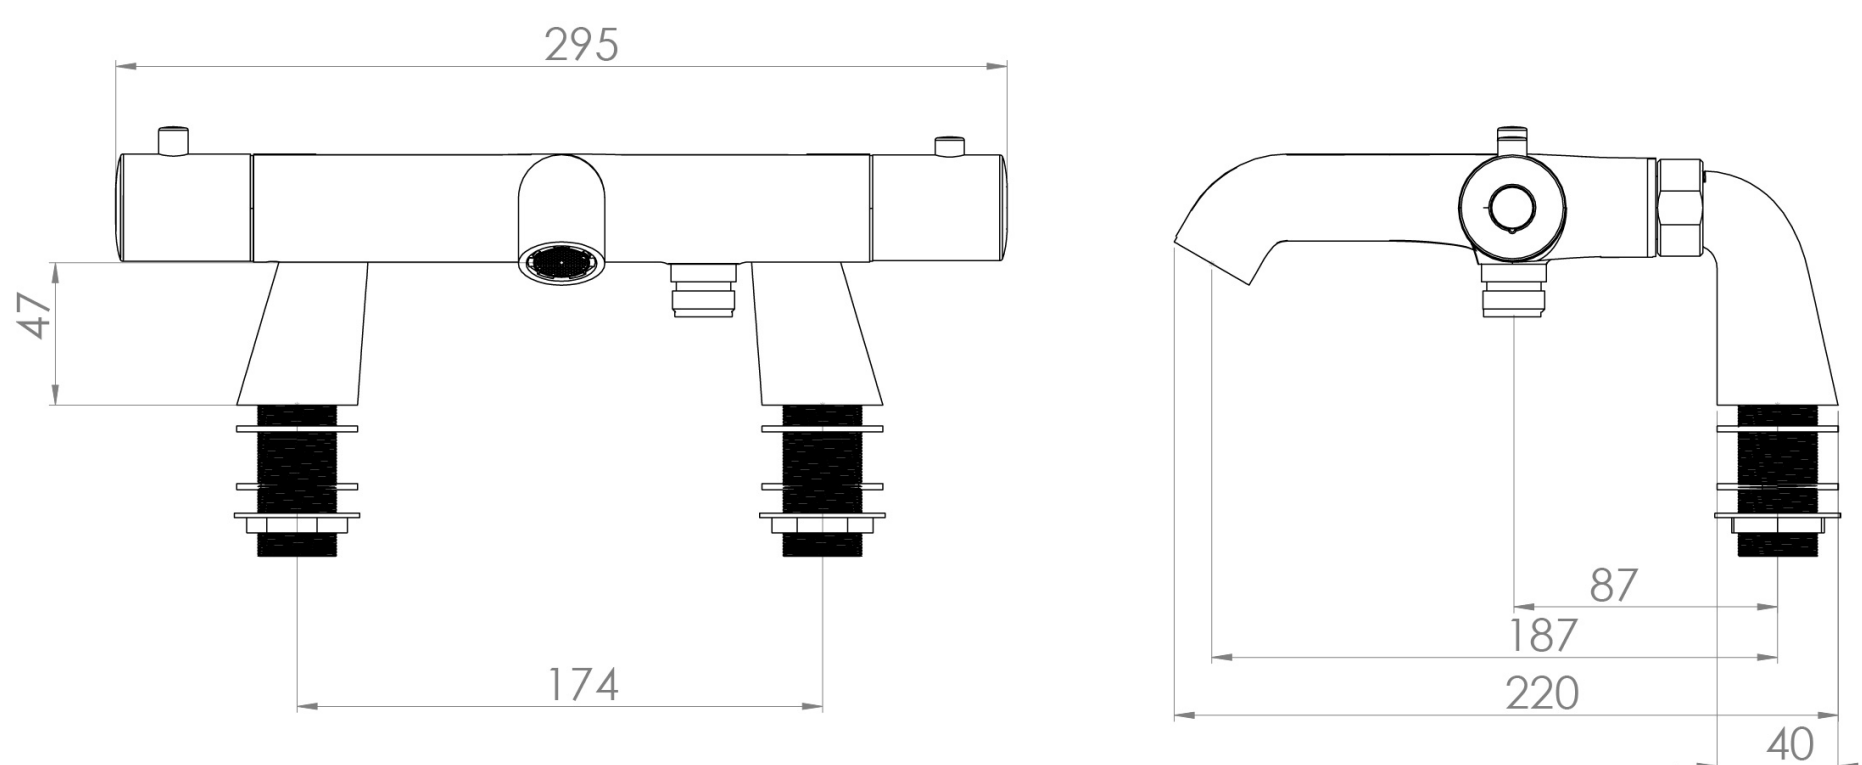

COS LEG SET FOR THERMOSTATIC BATH SHOWER MIXER - BRUSHED NICKEL

PRODUCT INFORMATION

Finish:	Brushed Nickel (PVD)
Material	Brass

Product Code: CO307.LEGS.BN

DESCRIPTION

The Cos legset specifically designed to transform the thermostatic bath shower mixer into a deck mounted version.

It offers five stunning finishes: Chrome, Brushed Brass, Brushed Bronze, Brushed Nickel, and Satin Black.

The colored finishes utilize a PVD coating, ensuring superior quality and long-lasting durability.

TECHNICAL DRAWING

Saneux reserves the right to alter the specifications and product range without prior notice. Dimensions are given as a guide only. Dimensions should not be used for surrounding furniture, fixtures and fittings until the product is on site.