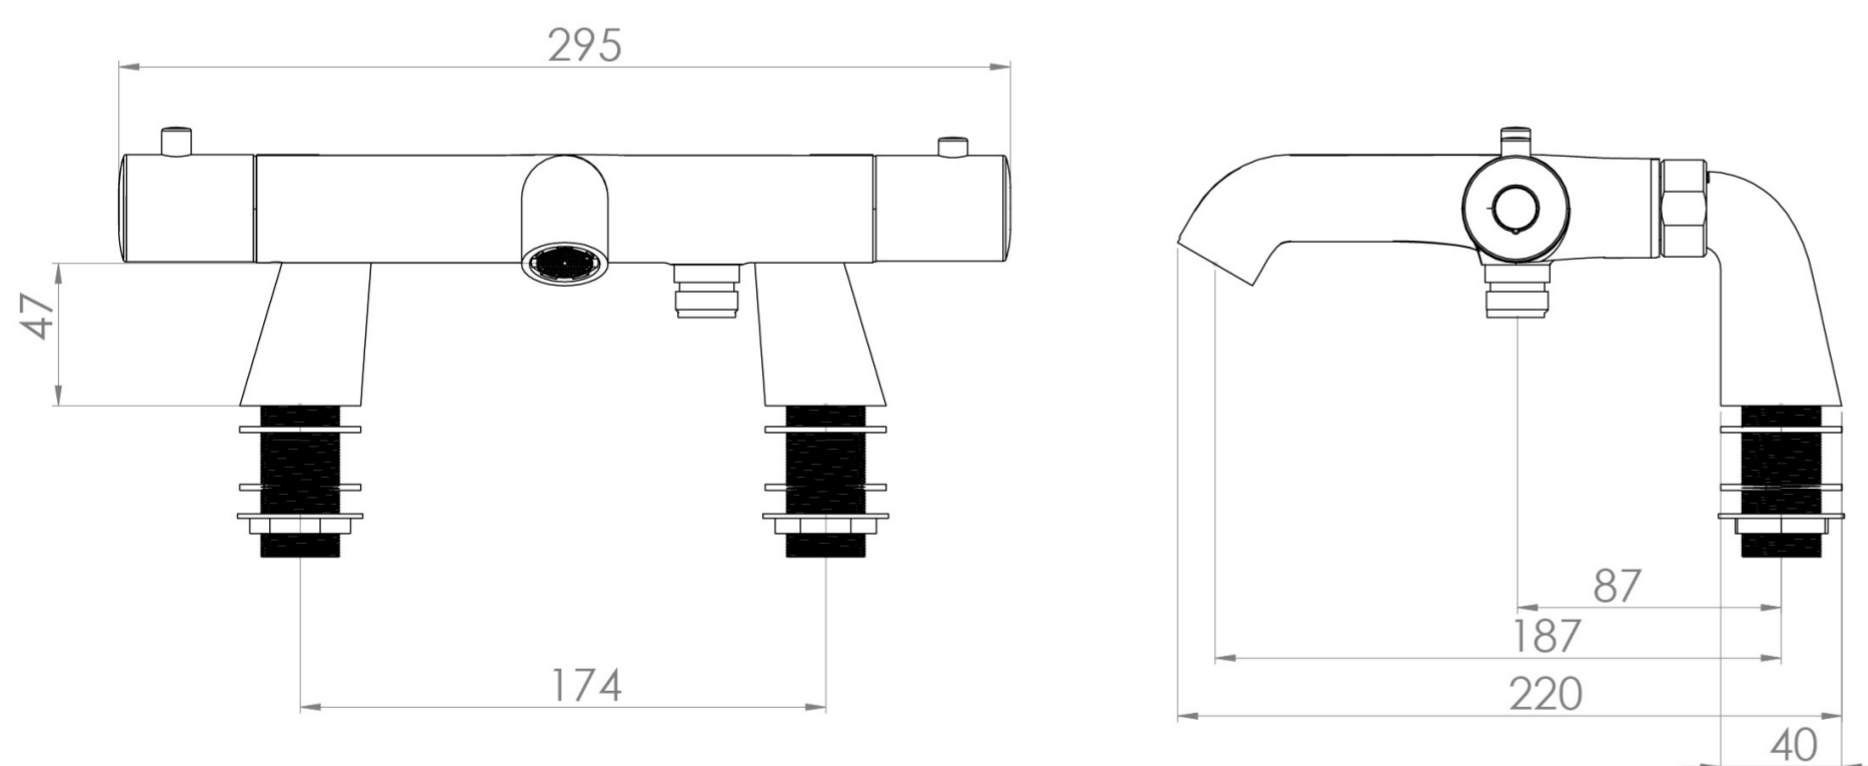

COS LEG SET FOR THERMOSTATIC BATH SHOWER MIXER - BRUSHED NICKEL

PRODUCT INFORMATION

Finish:	Brushed Nickel (PVD)
Material	Brass

Product Code: CO307.LEGS.BN

DESCRIPTION

The Cos legset specifically designed to transform the thermostatic bath shower mixer into a deck mounted version.

It offers five stunning finishes: Chrome, Brushed Brass, Brushed Bronze, Brushed Nickel, and Satin Black.

The colored finishes utilize a PVD coating, ensuring superior quality and long-lasting durability.

TECHNICAL DRAWING

Saneux reserves the right to alter the specifications and product range without prior notice. Dimensions are given as a guide only. Dimensions should not be used for surrounding furniture, fixtures and fittings until the product is on site.