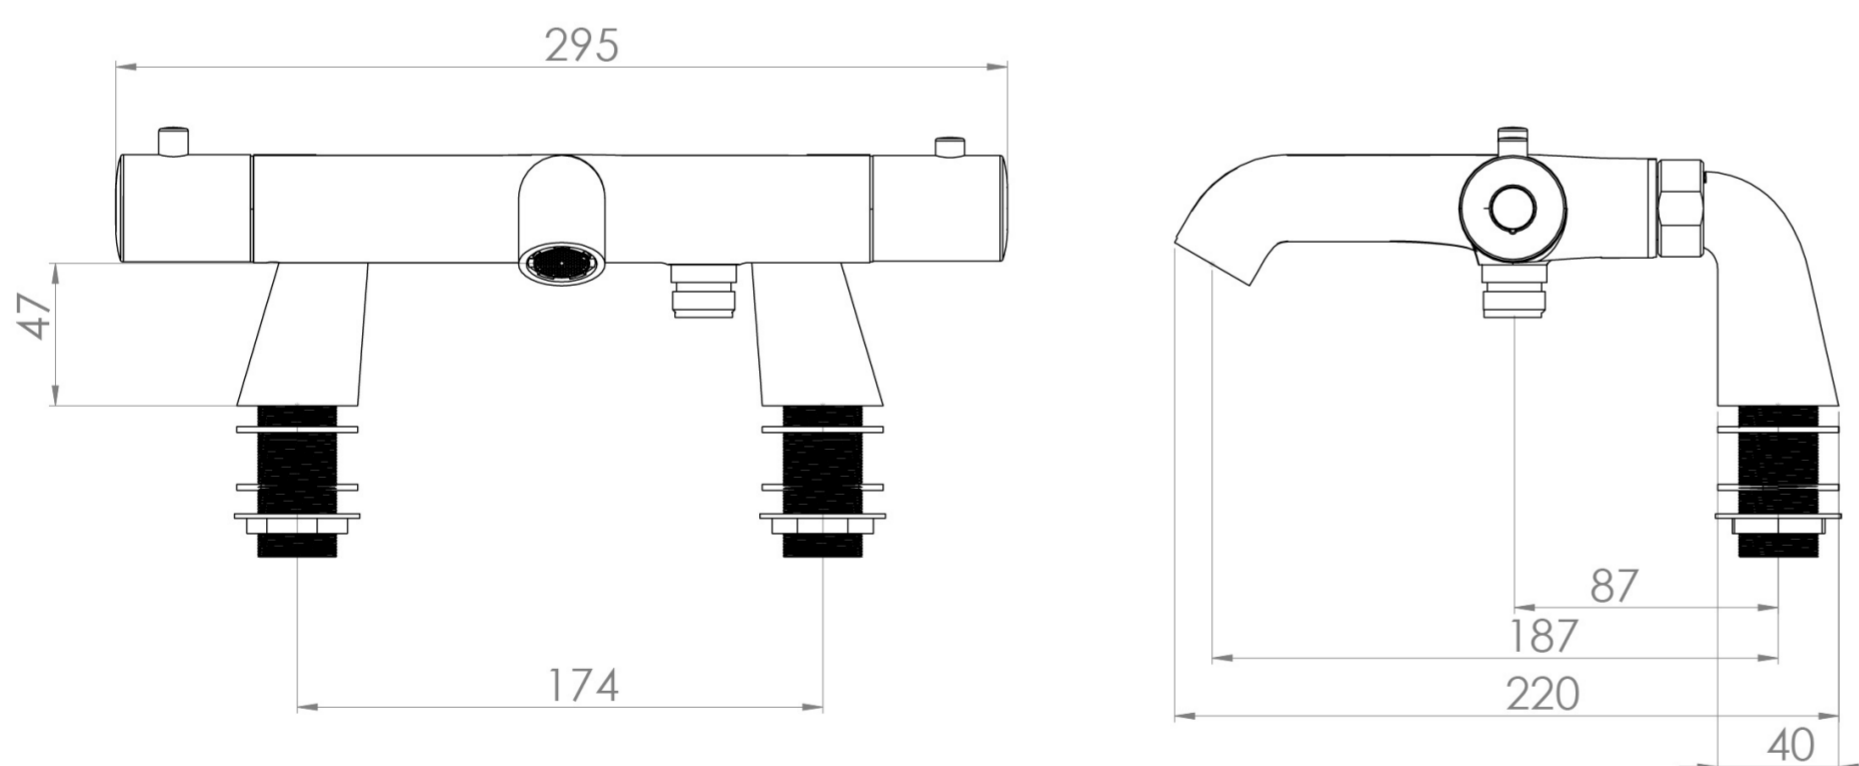

COS LEG SET FOR THERMOSTATIC BATH SHOWER MIXER - BRUSHED BRASS

PRODUCT INFORMATION

Finish:	Brushed Brass (PVD)
Material	Brass

Product Code: CO307.LEGS.BB

DESCRIPTION

The Cos legset specifically designed to transform the thermostatic bath shower mixer into a deck mounted version.

It offers five stunning finishes: Chrome, Brushed Brass, Brushed Bronze, Brushed Nickel, and Satin Black.

The colored finishes utilize a PVD coating, ensuring superior quality and long-lasting durability.

TECHNICAL DRAWING

Saneux reserves the right to alter the specifications and product range without prior notice. Dimensions are given as a guide only. Dimensions should not be used for surrounding furniture, fixtures and fittings until the product is on site.