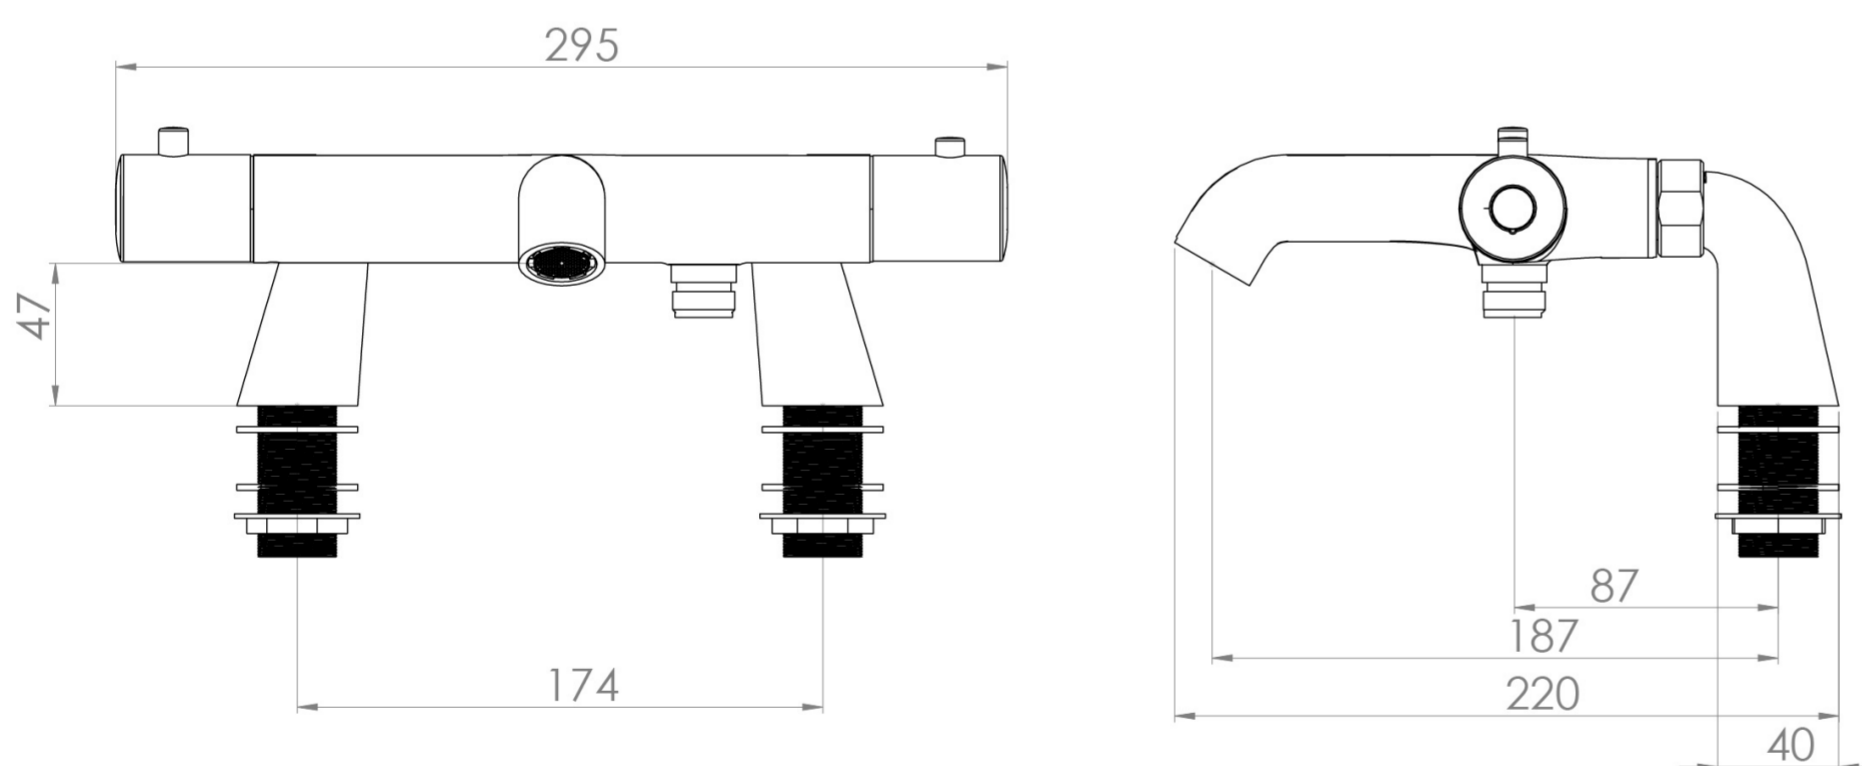

COS LEG SET FOR THERMOSTATIC BATH SHOWER MIXER - BRUSHED BRASS

PRODUCT INFORMATION

Finish:	Brushed Brass (PVD)
Material	Brass

Product Code: CO307.LEGS.BB

DESCRIPTION

The Cos legset specifically designed to transform the thermostatic bath shower mixer into a deck mounted version.

It offers five stunning finishes: Chrome, Brushed Brass, Brushed Bronze, Brushed Nickel, and Satin Black.

The colored finishes utilize a PVD coating, ensuring superior quality and long-lasting durability.

TECHNICAL DRAWING

Saneux reserves the right to alter the specifications and product range without prior notice. Dimensions are given as a guide only. Dimensions should not be used for surrounding furniture, fixtures and fittings until the product is on site.