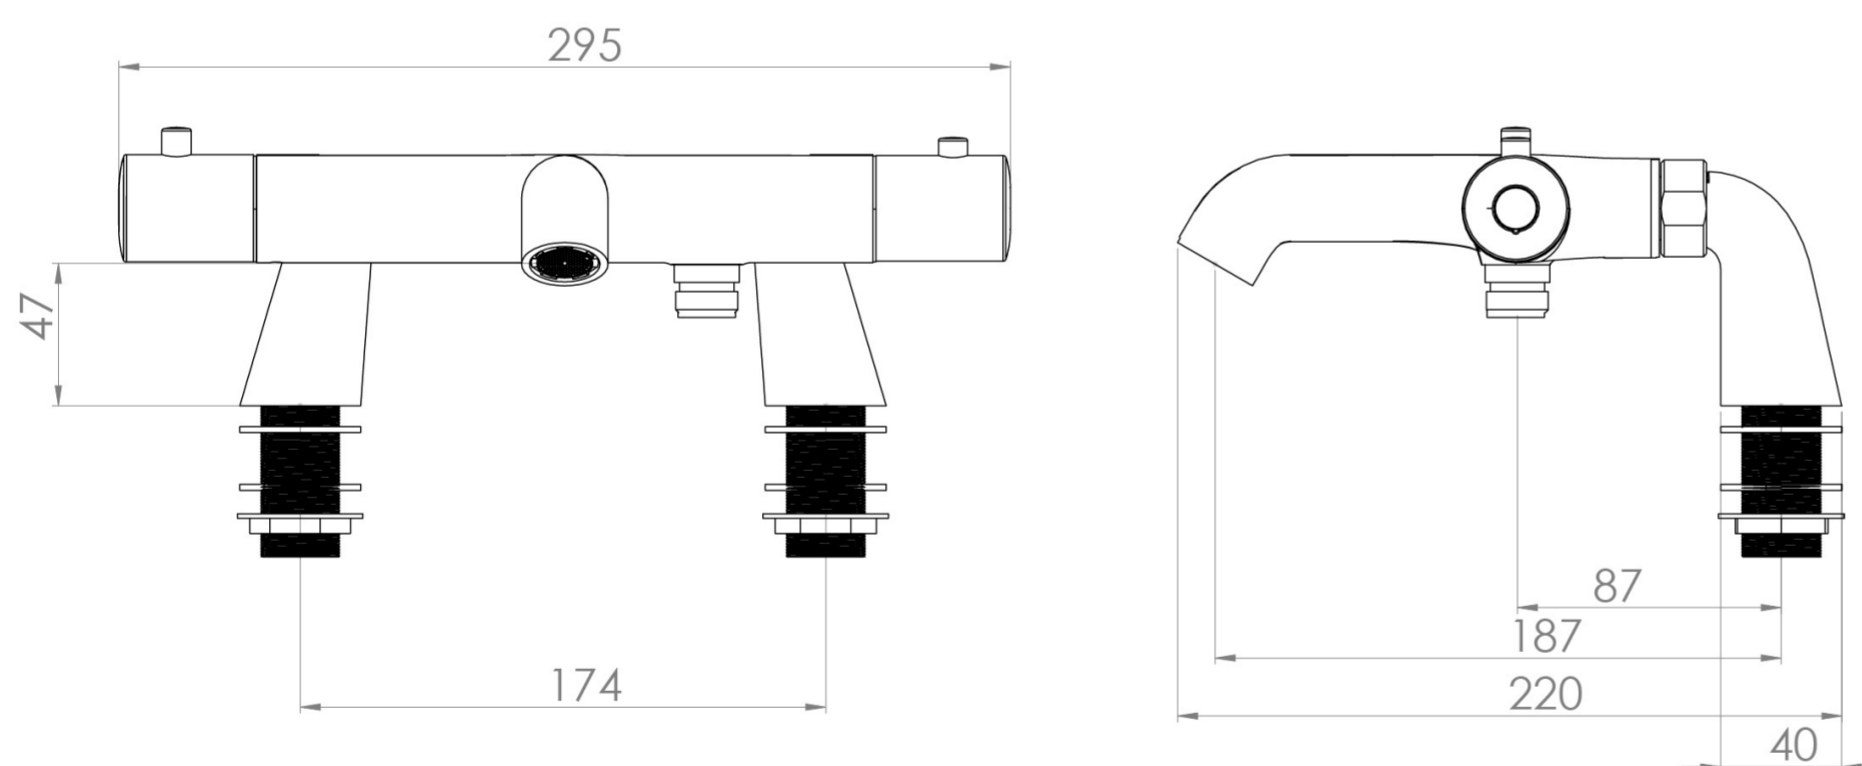

COS LEG SET FOR THERMOSTATIC BATH SHOWER MIXER - BRUSHED BRASS

PRODUCT INFORMATION

Finish:	Brushed Brass (PVD)
Material	Brass

Product Code: CO307.LEGS.BB

DESCRIPTION

The Cos legset specifically designed to transform the thermostatic bath shower mixer into a deck mounted version.

It offers five stunning finishes: Chrome, Brushed Brass, Brushed Bronze, Brushed Nickel, and Satin Black.

The colored finishes utilize a PVD coating, ensuring superior quality and long-lasting durability.

TECHNICAL DRAWING

Saneux reserves the right to alter the specifications and product range without prior notice. Dimensions are given as a guide only. Dimensions should not be used for surrounding furniture, fixtures and fittings until the product is on site.