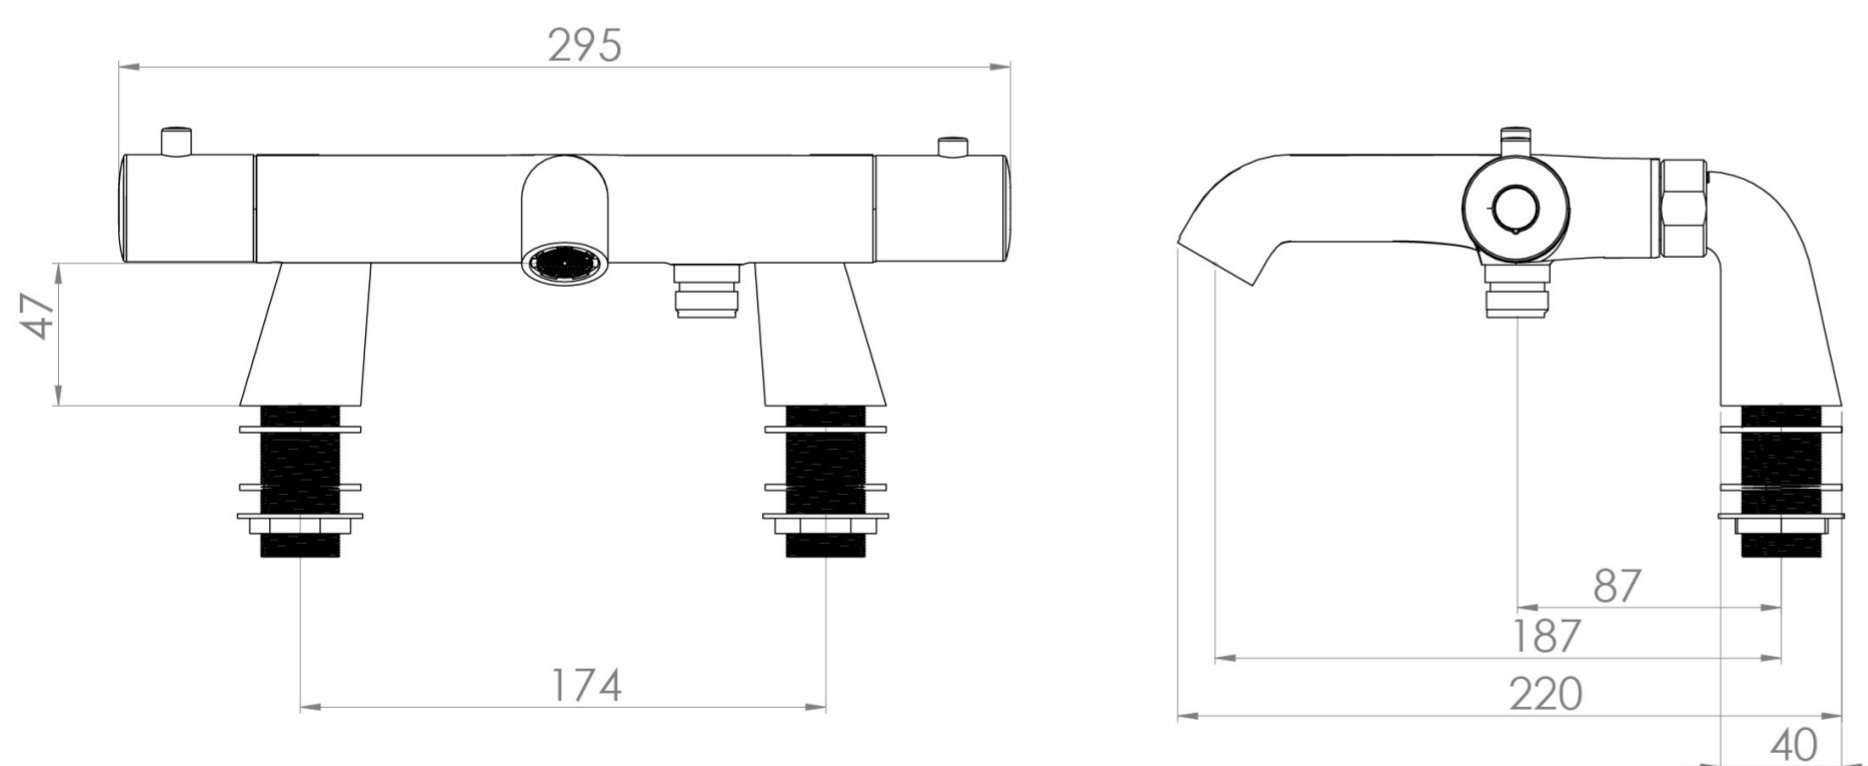

COS LEG SET FOR THERMOSTATIC BATH SHOWER MIXER - CHROME

PRODUCT INFORMATION

Finish:	Chrome
Material	Brass

Product Code: CO307.LEGS

DESCRIPTION

The Cos legset specifically designed to transform the thermostatic bath shower mixer into a deck mounted version.

It offers five stunning finishes: Chrome, Brushed Brass, Brushed Bronze, Brushed Nickel, and Satin Black.

The colored finishes utilize a PVD coating, ensuring superior quality and long-lasting durability.

TECHNICAL DRAWING

Saneux reserves the right to alter the specifications and product range without prior notice. Dimensions are given as a guide only. Dimensions should not be used for surrounding furniture, fixtures and fittings until the product is on site.