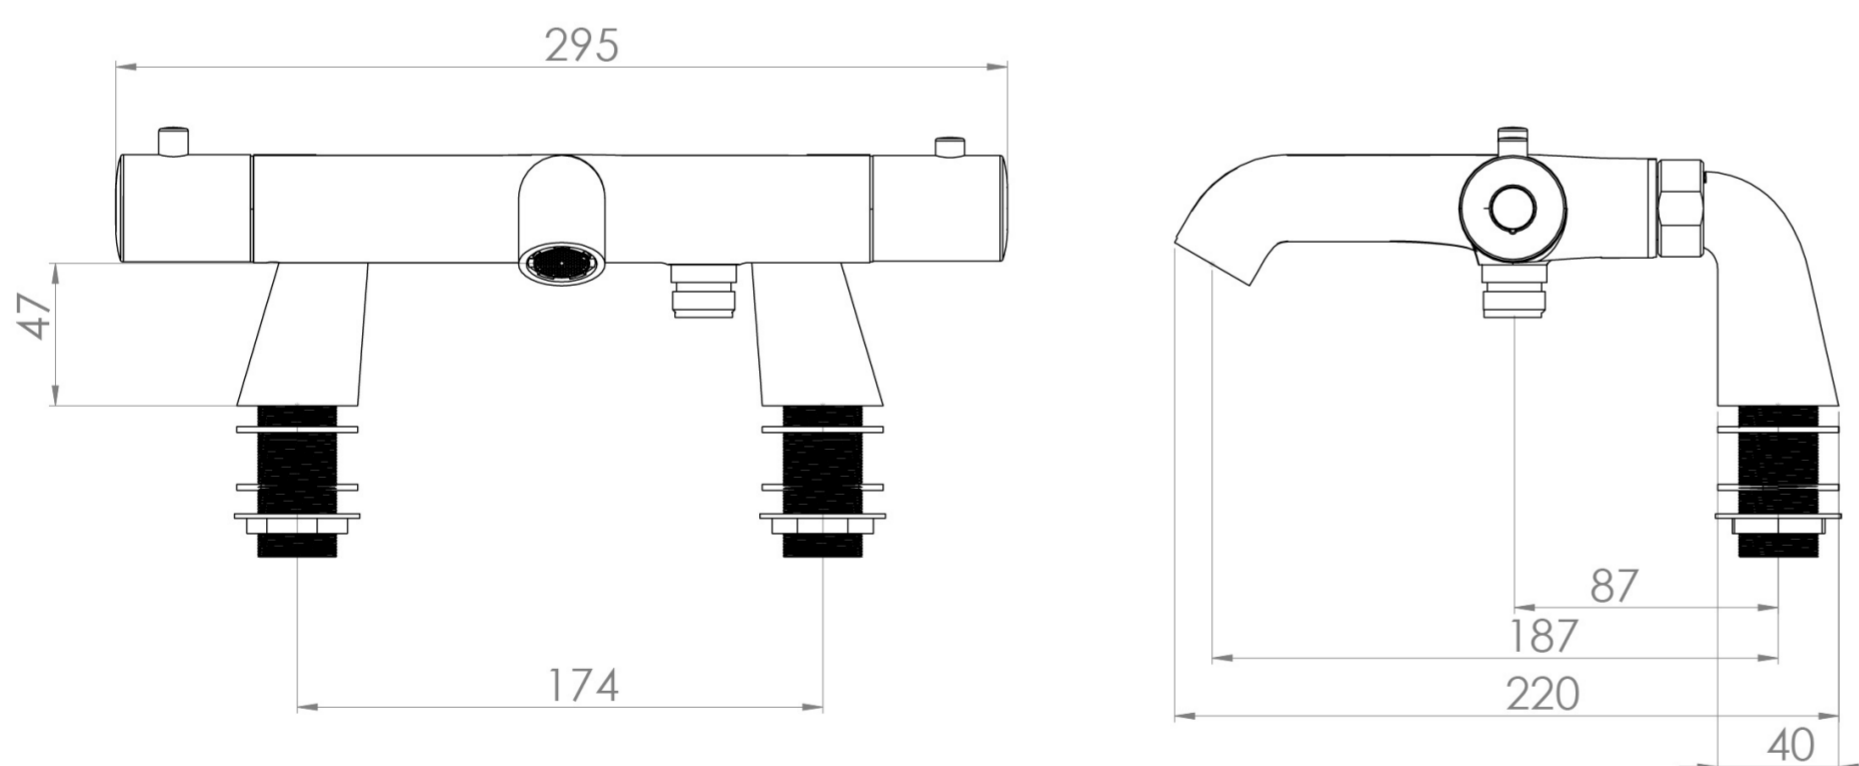

COS LEG SET FOR THERMOSTATIC BATH SHOWER MIXER - CHROME

PRODUCT INFORMATION

Finish:	Chrome
Material	Brass

Product Code: CO307.LEGS

DESCRIPTION

The Cos legset specifically designed to transform the thermostatic bath shower mixer into a deck mounted version.

It offers five stunning finishes: Chrome, Brushed Brass, Brushed Bronze, Brushed Nickel, and Satin Black.

The colored finishes utilize a PVD coating, ensuring superior quality and long-lasting durability.

TECHNICAL DRAWING

Saneux reserves the right to alter the specifications and product range without prior notice. Dimensions are given as a guide only. Dimensions should not be used for surrounding furniture, fixtures and fittings until the product is on site.