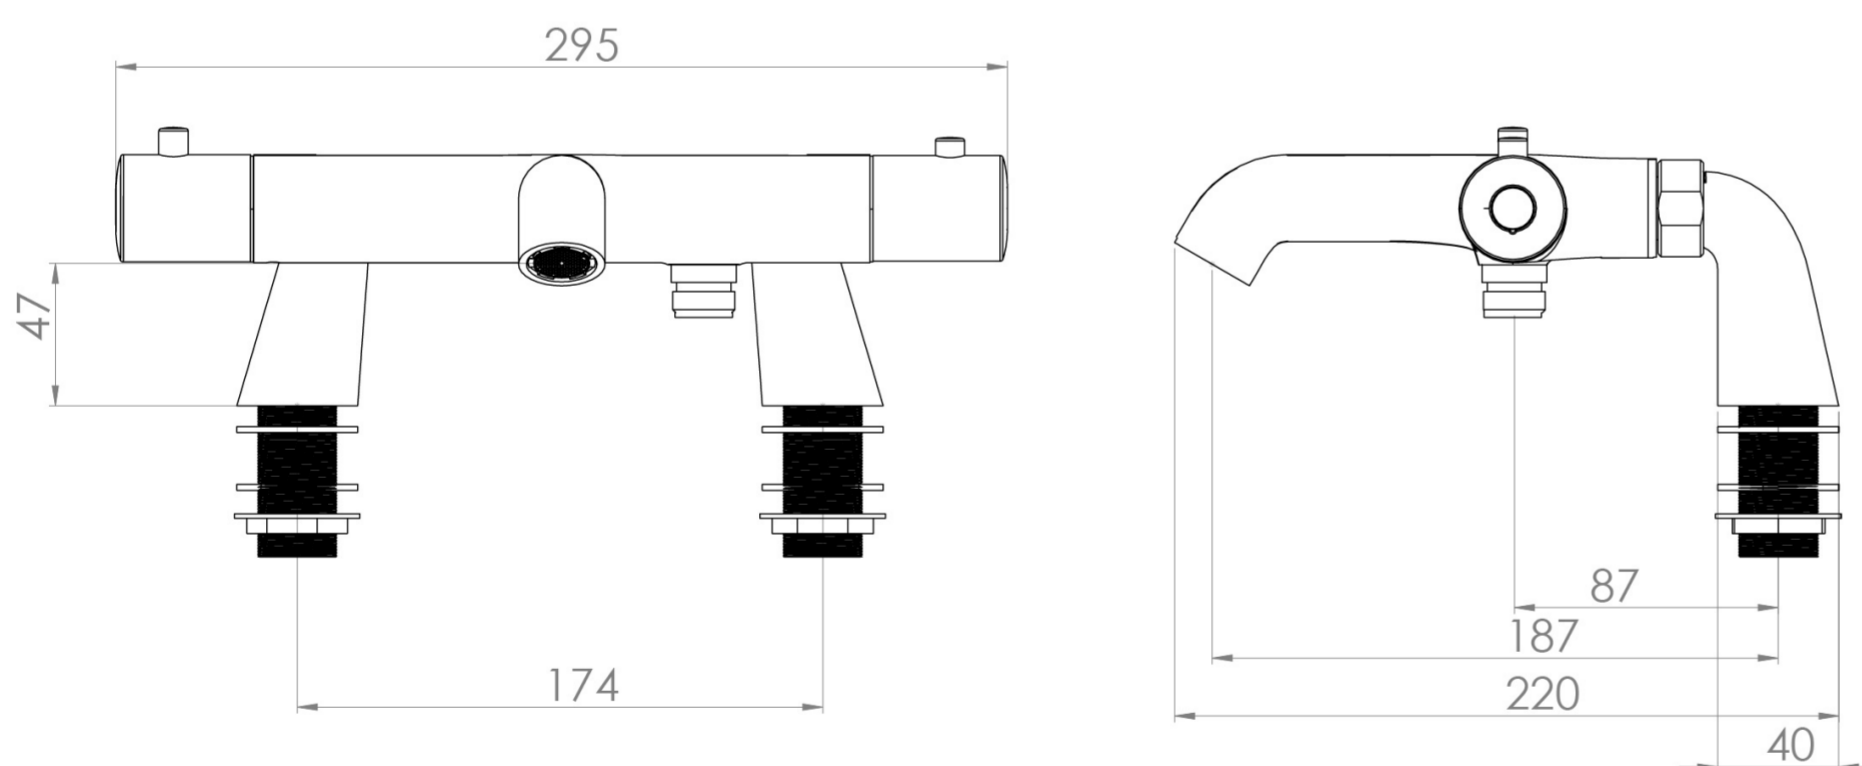

COS LEG SET FOR THERMOSTATIC BATH SHOWER MIXER - CHROME

PRODUCT INFORMATION

Finish:	Chrome
Material	Brass

Product Code: CO307.LEGS

DESCRIPTION

The Cos legset specifically designed to transform the thermostatic bath shower mixer into a deck mounted version.

It offers five stunning finishes: Chrome, Brushed Brass, Brushed Bronze, Brushed Nickel, and Satin Black.

The colored finishes utilize a PVD coating, ensuring superior quality and long-lasting durability.

TECHNICAL DRAWING

Saneux reserves the right to alter the specifications and product range without prior notice. Dimensions are given as a guide only. Dimensions should not be used for surrounding furniture, fixtures and fittings until the product is on site.