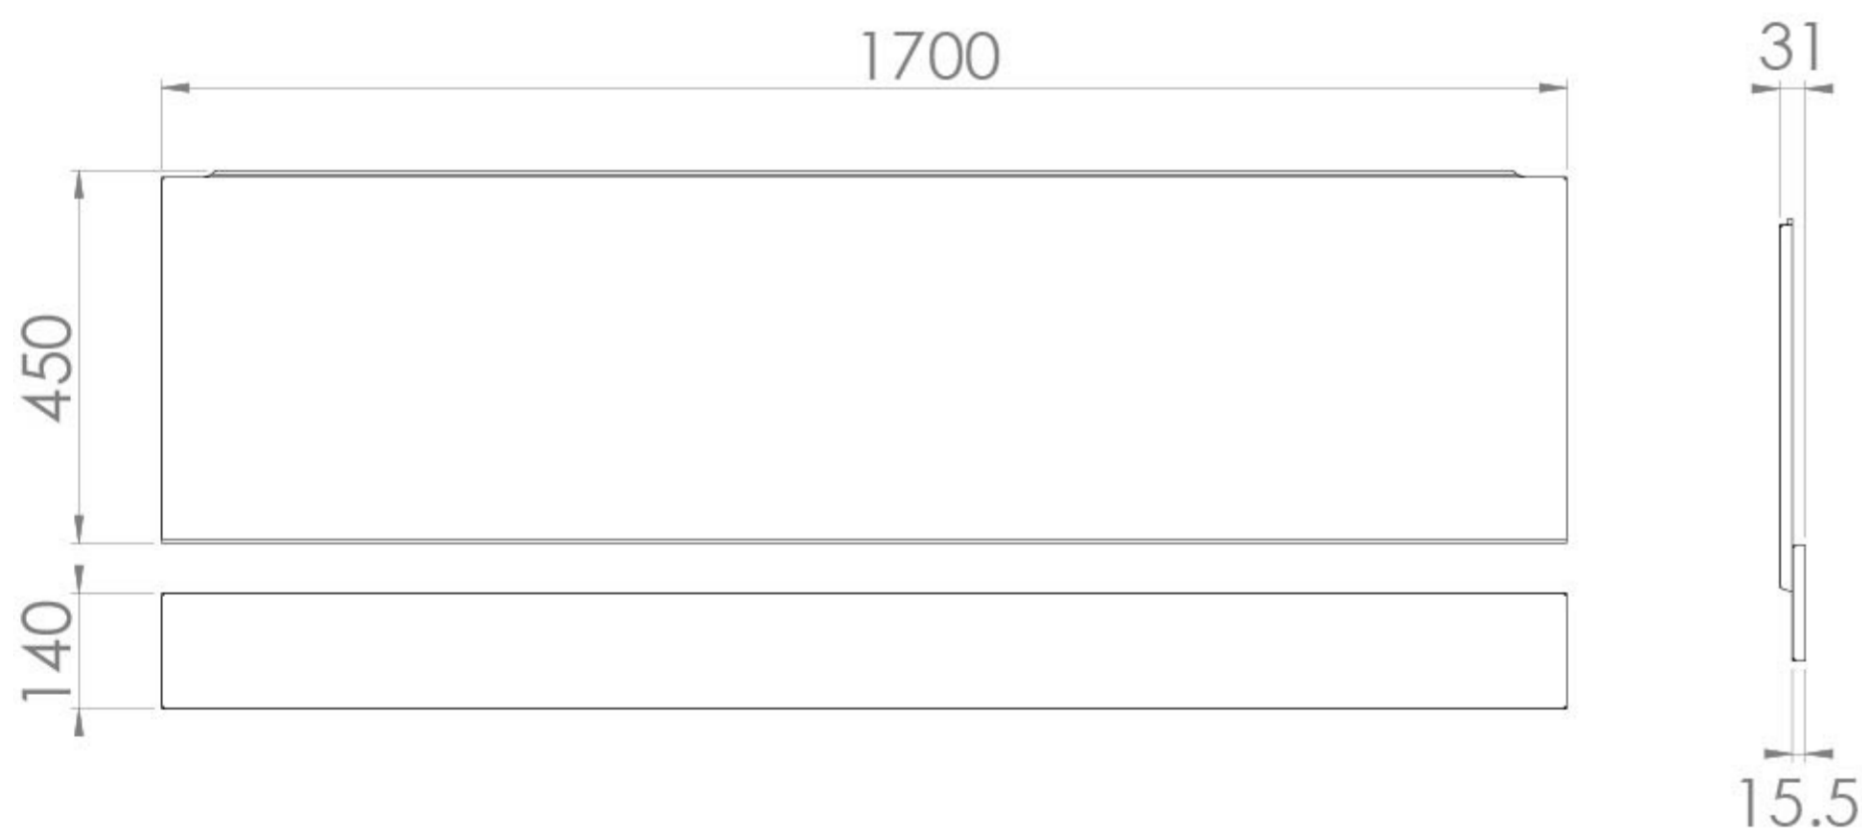

TECHNICAL DRAWING

Saneux reserves the right to alter the specifications and product range without prior notice. Dimensions are given as a guide only. Dimensions should not be used for surrounding furniture, fixtures and fittings until the product is on site.