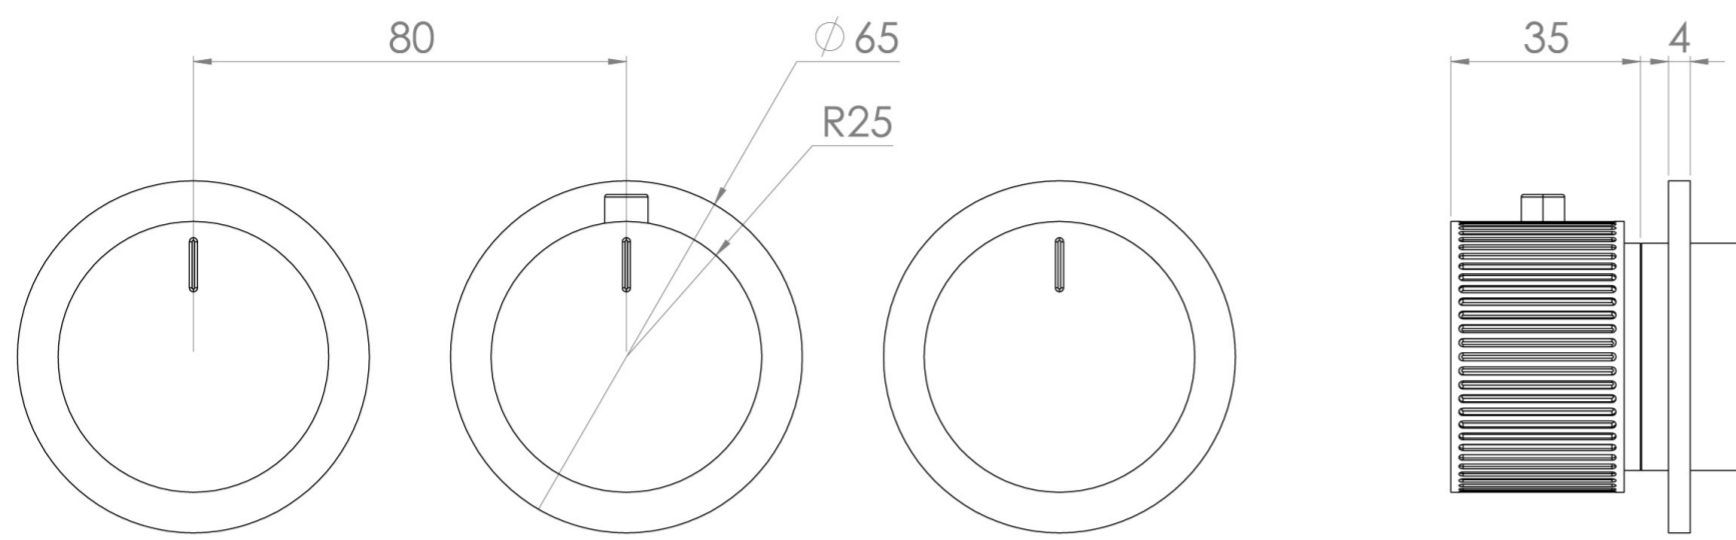

COS 3 WAY THERMOSTATIC SHOWER RING VALVE KIT - W/ FLUTED HANDLE - LANDSCAPE - BRUSHED BRONZE

PRODUCT INFORMATION

Height:	65mm
Width:	225mm
Finish:	Brushed Bronze (PVD)
Material	Brass
Guarantee	5 years
Outlets	3

Product Code: CO321LRV.FBR

DESCRIPTION

The COS 3-Way Thermostatic Ring Valve combines luxury with minimalist design.

It features 3 outlets for controlling a shower head, handset, and bath filler. The left and right handles manage on/off functions, while the middle handle adjusts temperature.

WRAS Approved Valve

TECHNICAL DRAWING

FLOW RATE

- 0.5 Bar - Flowrate: 7.8 l/min
- 1 Bar - Flowrate: 16 l/min
- 2 Bar - Flowrate: 22.5 l/min
- 3 Bar - Flowrate: 28.5 l/min
- 5 Bar - Flowrate: 24.2 l/min

Saneux reserves the right to alter the specifications and product range without prior notice. Dimensions are given as a guide only. Dimensions should not be used for surrounding furniture, fixtures and fittings until the product is on site.