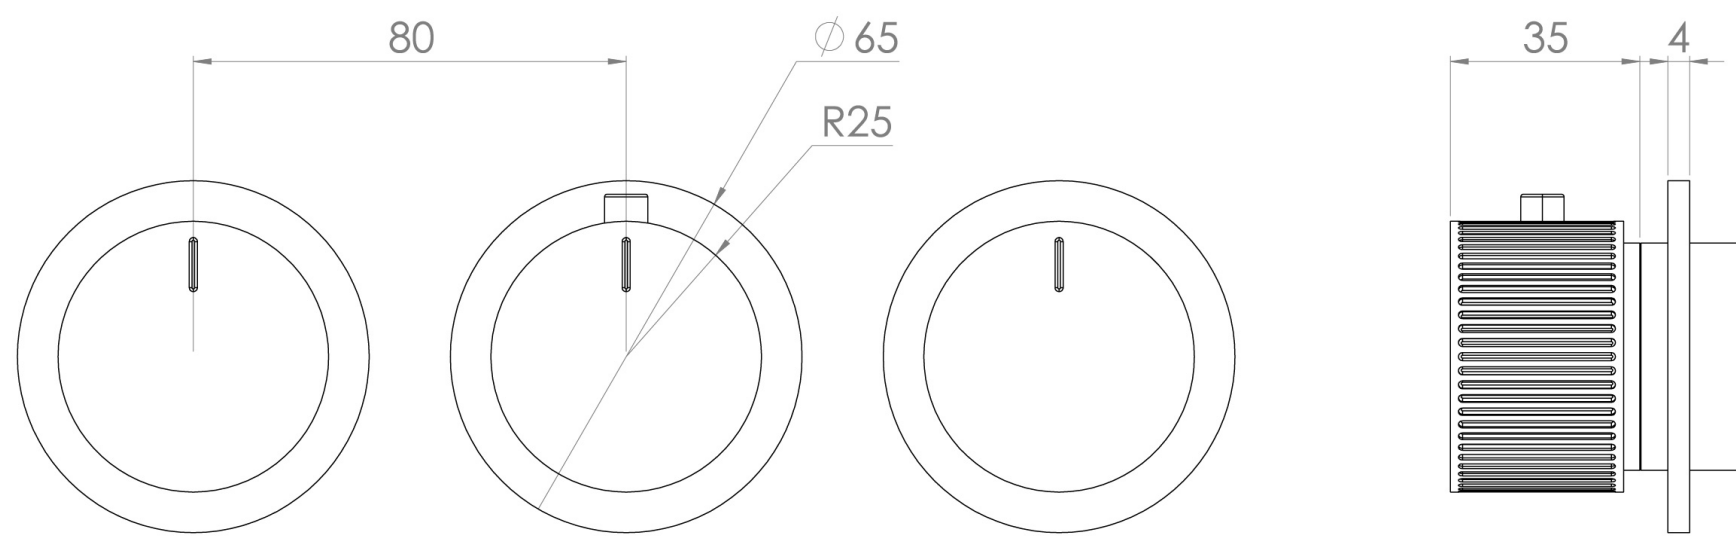

TECHNICAL DRAWING

FLOW RATE

- 0.5 Bar - Flowrate: 7.8 l/min
- 1 Bar - Flowrate: 16 l/min
- 2 Bar - Flowrate: 22.5 l/min
- 3 Bar - Flowrate: 28.5 l/min
- 5 Bar - Flowrate: 24.2 l/min

Saneux reserves the right to alter the specifications and product range without prior notice. Dimensions are given as a guide only. Dimensions should not be used for surrounding furniture, fixtures and fittings until the product is on site.

<https://saneux.com/products/cos-3-way-thermostatic-shower-ring-valve-kit-w-fluted-handle-landscape-brushed-bronze>