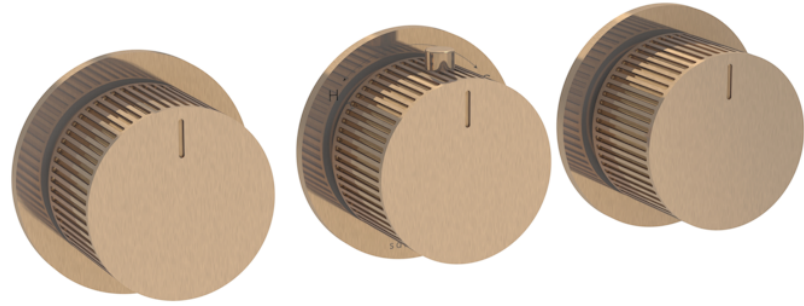

# COS 3 WAY THERMOSTATIC SHOWER RING VALVE KIT - W/ FLUTED HANDLE - LANDSCAPE - BRUSHED BRONZE

---

## PRODUCT INFORMATION

<b>Height:</b>	65mm
<b>Width:</b>	225mm
<b>Finish:</b>	Brushed Bronze (PVD)
<b>Material</b>	Brass
<b>Guarantee</b>	5 years
<b>Outlets</b>	3

**Product Code:** CO321LRV.FBR

---

## DESCRIPTION

The COS 3-Way Thermostatic Ring Valve combines luxury with minimalist design.

It features 3 outlets for controlling a shower head, handset, and bath filler. The left and right handles manage on/off functions, while the middle handle adjusts temperature.

<https://saneux.com/products/cos-3-way-thermostatic-shower-ring-valve-kit-w-fluted-handle-landscape-brushed-bronze>