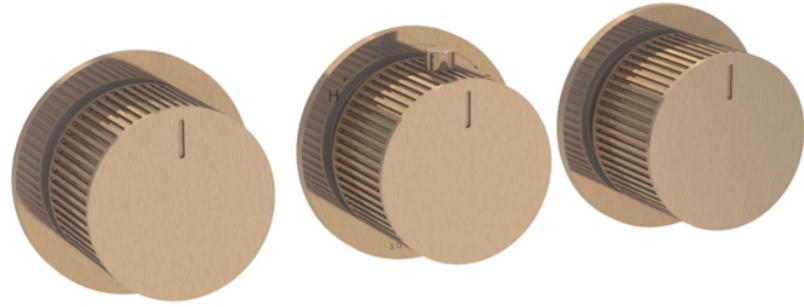

COS 3 WAY THERMOSTATIC SHOWER RING VALVE KIT - W/ FLUTED HANDLE - LANDSCAPE - BRUSHED BRONZE

PRODUCT INFORMATION

Height:	65mm
Width:	225mm
Finish:	Brushed Bronze (PVD)
Material	Brass
Guarantee	5 years
Outlets	3

Product Code: CO321LRV.FBR

DESCRIPTION

The COS 3-Way Thermostatic Ring Valve combines luxury with minimalist design.

It features 3 outlets for controlling a shower head, handset, and bath filler. The left and right handles manage on/off functions, while the middle handle adjusts temperature.

Install it portrait or landscape and choose from three handle styles—Classic, Knurled, and Fluted—in five finishes: Chrome, Brushed Brass, Brushed Bronze, Brushed Nickel, and Satin Black. PVD coating ensures durability.

<https://saneux.com/products/cos-3-way-thermostatic-shower-ring-valve-kit-w-fluted-handle-landscape-brushed-bronze>