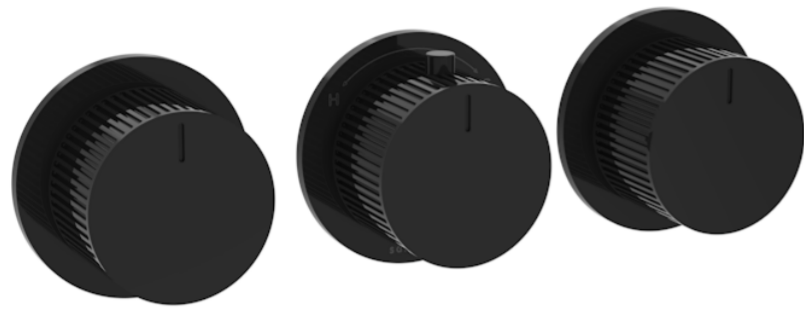

COS 3 WAY THERMOSTATIC SHOWER RING VALVE KIT - W/ FLUTED HANDLE - LANDSCAPE - SATIN BLACK

PRODUCT INFORMATION

Finish:	Satin Black (PVD)
Material	Brass
Guarantee	5 years

Product Code: CO321LRV.FSB

TECHNICAL DRAWING

<https://saneux.com/products/cos-3-way-thermostatic-shower-ring-valve-kit-w-fluted-handle-landscape-satin-black>