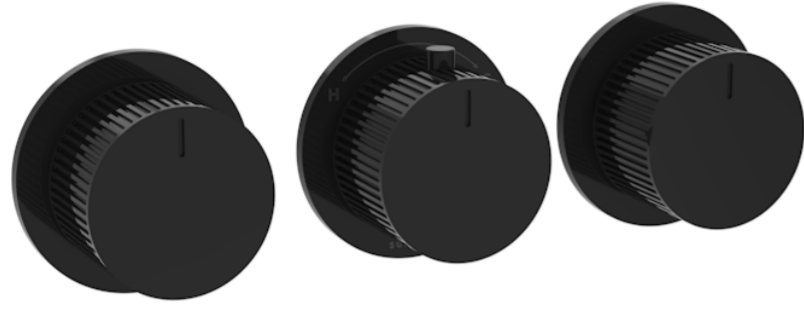

# COS 3 WAY THERMOSTATIC SHOWER RING VALVE KIT - W/ FLUTED HANDLE - LANDSCAPE - SATIN BLACK

## PRODUCT INFORMATION

<b>Height:</b>	65mm
<b>Width:</b>	225mm
<b>Finish:</b>	Satin Black (PVD)
<b>Material</b>	Brass
<b>Guarantee</b>	5 years
<b>Outlets</b>	3

**Product Code:** CO321LRV.FSB

## DESCRIPTION

The COS 3-Way Thermostatic Ring Valve combines luxury with minimalist design.

It features 3 outlets for controlling a shower head, handset, and bath filler. The left and right handles manage on/off functions, while the middle handle adjusts temperature.

<https://saneux.com/products/cos-3-way-thermostatic-shower-ring-valve-kit-w-fluted-handle-landscape-satin-black>