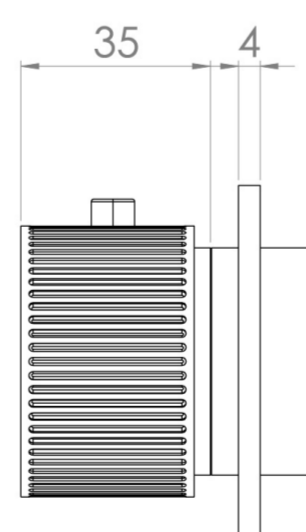

COS 3 WAY THERMOSTATIC SHOWER RING VALVE KIT - W/ FLUTED HANDLE - LANDSCAPE - SATIN BLACK

PRODUCT INFORMATION

Height:	65mm
Width:	225mm
Finish:	Satin Black (PVD)
Material	Brass
Guarantee	5 years
Outlets	3

Product Code: CO321LRV.FSB

DESCRIPTION

The COS 3-Way Thermostatic Ring Valve combines luxury with minimalist design.

It features 3 outlets for controlling a shower head, handset, and bath filler. The left and right handles manage on/off functions, while the middle handle adjusts temperature.

WRAS Approved Valve

TECHNICAL DRAWING

FLOW RATE

- 0.5 Bar - Flowrate: 7.8 l/min
- 1 Bar - Flowrate: 16 l/min
- 2 Bar - Flowrate: 22.5 l/min
- 3 Bar - Flowrate: 28.5 l/min
- 5 Bar - Flowrate: 24.2 l/min

Saneux reserves the right to alter the specifications and product range without prior notice. Dimensions are given as a guide only. Dimensions should not be used for surrounding furniture, fixtures and fittings until the product is on site.