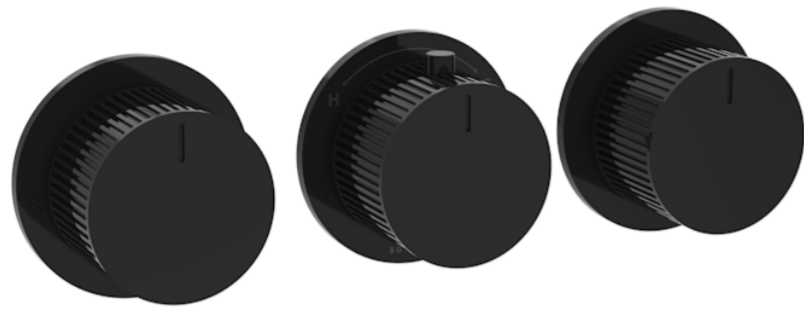

# COS 3 WAY THERMOSTATIC SHOWER RING VALVE KIT - W/ FLUTED HANDLE - LANDSCAPE - SATIN BLACK

## PRODUCT INFORMATION

<b>Height:</b>	65mm
<b>Width:</b>	225mm
<b>Finish:</b>	Satin Black (PVD)
<b>Material</b>	Brass
<b>Guarantee</b>	5 years
<b>Outlets</b>	3

**Product Code:** CO321LRV.FSB

## DESCRIPTION

The COS 3-Way Thermostatic Ring Valve combines luxury with minimalist design.

It features 3 outlets for controlling a shower head, handset, and bath filler. The left and right handles manage on/off functions, while the middle handle adjusts temperature.

<https://saneux.com/products/cos-3-way-thermostatic-shower-ring-valve-kit-w-fluted-handle-landscape-satin-black>