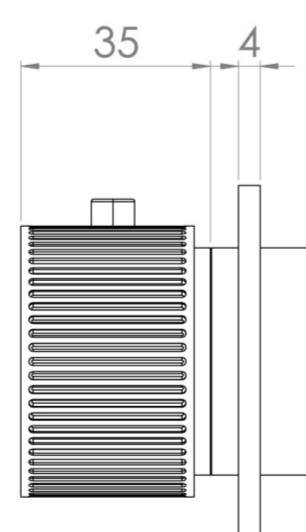

## PRODUCT INFORMATION

<b>Height:</b>	65mm
<b>Width:</b>	225mm
<b>Finish:</b>	Satin Black (PVD)
<b>Material</b>	Brass
<b>Guarantee</b>	5 years
<b>Outlets</b>	3

**Product Code:** CO321LRV.FSB

## DESCRIPTION

The COS 3-Way Thermostatic Ring Valve combines luxury with minimalist design.

It features 3 outlets for controlling a shower head, handset, and bath filler. The left and right handles manage on/off functions, while the middle handle adjusts temperature.

## FLOW RATE

- 0.5 Bar - Flowrate: 7.8 l/min
- 1 Bar - Flowrate: 16 l/min
- 2 Bar - Flowrate: 22.5 l/min
- 3 Bar - Flowrate: 28.5 l/min
- 5 Bar - Flowrate: 24.2 l/min

Saneux reserves the right to alter the specifications and product range without prior notice. Dimensions are given as a guide only. Dimensions should not be used for surrounding furniture, fixtures and fittings until the product is on site.