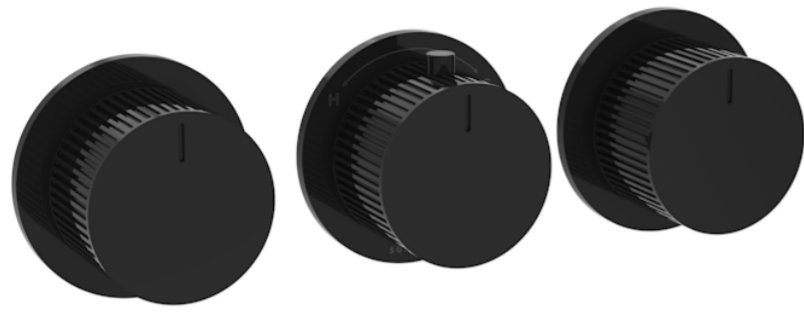

COS 3 WAY THERMOSTATIC SHOWER RING VALVE KIT - W/ FLUTED HANDLE - LANDSCAPE - SATIN BLACK

PRODUCT INFORMATION

Height:	65mm
Width:	225mm
Finish:	Satin Black (PVD)
Material	Brass
Guarantee	5 years
Outlets	3

Product Code: CO321LRV.FSB

DESCRIPTION

The COS 3-Way Thermostatic Ring Valve combines luxury with minimalist design.

It features 3 outlets for controlling a shower head, handset, and bath filler. The left and right handles manage on/off functions, while the middle handle adjusts temperature.

Install it portrait or landscape and choose from three handle styles—Classic, Knurled, and Fluted—in five finishes: Chrome, Brushed Brass, Brushed Bronze, Brushed Nickel, and Satin Black. PVD coating ensures durability.

<https://saneux.com/products/cos-3-way-thermostatic-shower-ring-valve-kit-w-fluted-handle-landscape-satin-black>