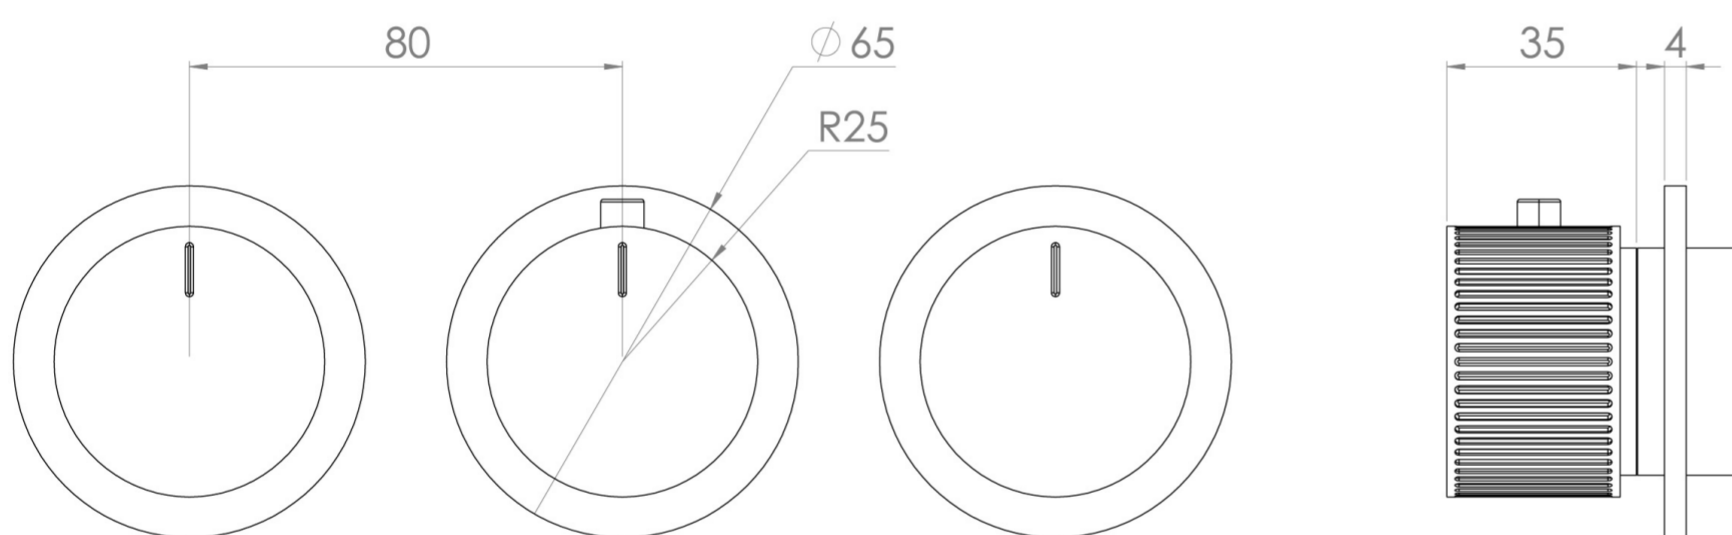

COS 3 WAY THERMOSTATIC SHOWER RING VALVE KIT - W/ FLUTED HANDLE - LANDSCAPE - SATIN BLACK

PRODUCT INFORMATION

Finish:	Satin Black (PVD)
Material	Brass
Guarantee	5 years

Product Code: CO321LRV.FSB

TECHNICAL DRAWING

<https://saneux.com/products/cos-3-way-thermostatic-shower-ring-valve-kit-w-fluted-handle-landscape-satin-black>