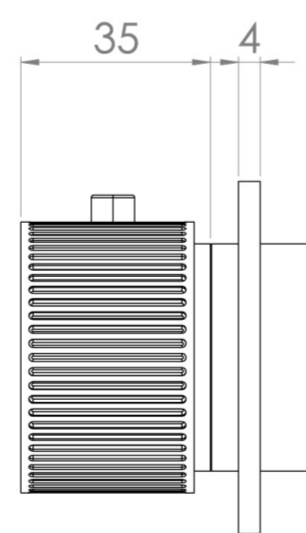

TECHNICAL DRAWING

FLOW RATE

- 0.5 Bar - Flowrate: 7.8 l/min
- 1 Bar - Flowrate: 16 l/min
- 2 Bar - Flowrate: 22.5 l/min
- 3 Bar - Flowrate: 28.5 l/min
- 5 Bar - Flowrate: 24.2 l/min