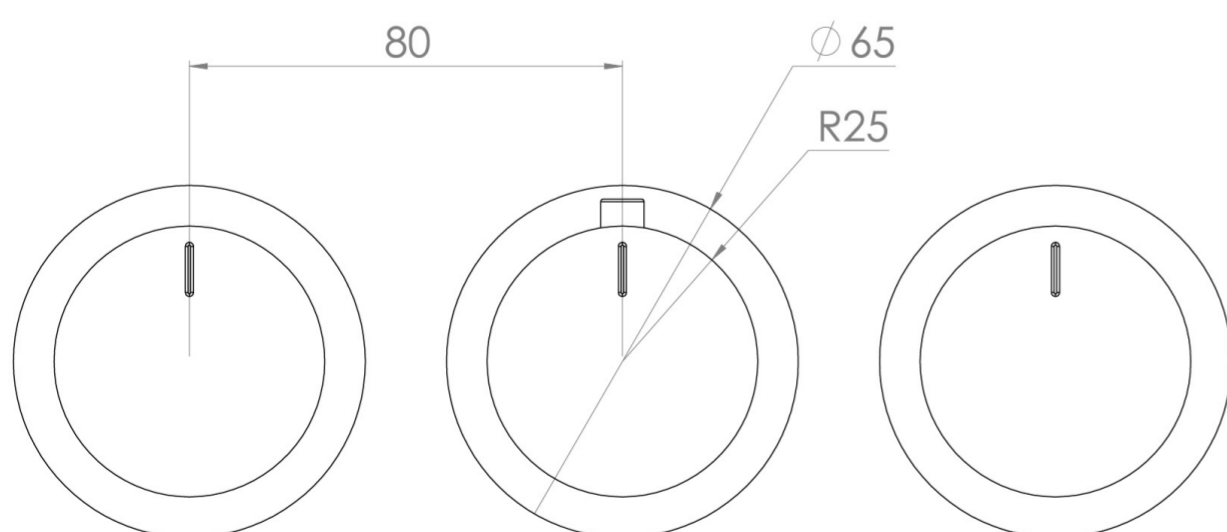

## PRODUCT INFORMATION

<b>Height:</b>	65mm
<b>Width:</b>	225mm
<b>Finish:</b>	Satin Black (PVD)
<b>Material</b>	Brass
<b>Guarantee</b>	5 years
<b>Outlets</b>	3

**Product Code:** CO321LRV.FSB

## DESCRIPTION

The COS 3-Way Thermostatic Ring Valve combines luxury with minimalist design.

It features 3 outlets for controlling a shower head, handset, and bath filler. The left and right handles manage on/off functions, while the middle handle adjusts temperature.

## FLOW RATE

- 0.5 Bar - Flowrate: 7.8 l/min
- 1 Bar - Flowrate: 16 l/min
- 2 Bar - Flowrate: 22.5 l/min
- 3 Bar - Flowrate: 28.5 l/min
- 5 Bar - Flowrate: 24.2 l/min

Saneux reserves the right to alter the specifications and product range without prior notice. Dimensions are given as a guide only. Dimensions should not be used for surrounding furniture, fixtures and fittings until the product is on site.