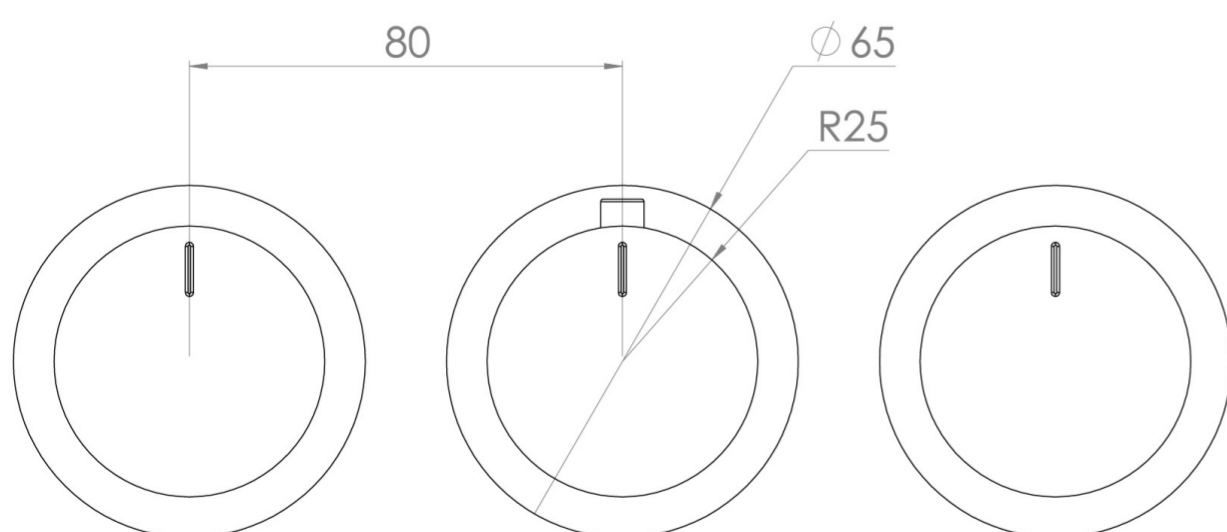

COS 3 WAY THERMOSTATIC SHOWER RING VALVE KIT - W/ FLUTED HANDLE - LANDSCAPE - SATIN BLACK

PRODUCT INFORMATION

Height:	65mm
Width:	225mm
Finish:	Satin Black (PVD)
Material	Brass
Guarantee	5 years
Outlets	3

Product Code: CO321LRV.FSB

DESCRIPTION

The COS 3-Way Thermostatic Ring Valve combines luxury with minimalist design.

It features 3 outlets for controlling a shower head, handset, and bath filler. The left and right handles manage on/off functions, while the middle handle adjusts temperature.

WRAS Approved Valve

TECHNICAL DRAWING

FLOW RATE

- 0.5 Bar - Flowrate: 7.8 l/min
- 1 Bar - Flowrate: 16 l/min
- 2 Bar - Flowrate: 22.5 l/min
- 3 Bar - Flowrate: 28.5 l/min
- 5 Bar - Flowrate: 24.2 l/min

Saneux reserves the right to alter the specifications and product range without prior notice. Dimensions are given as a guide only. Dimensions should not be used for surrounding furniture, fixtures and fittings until the product is on site.