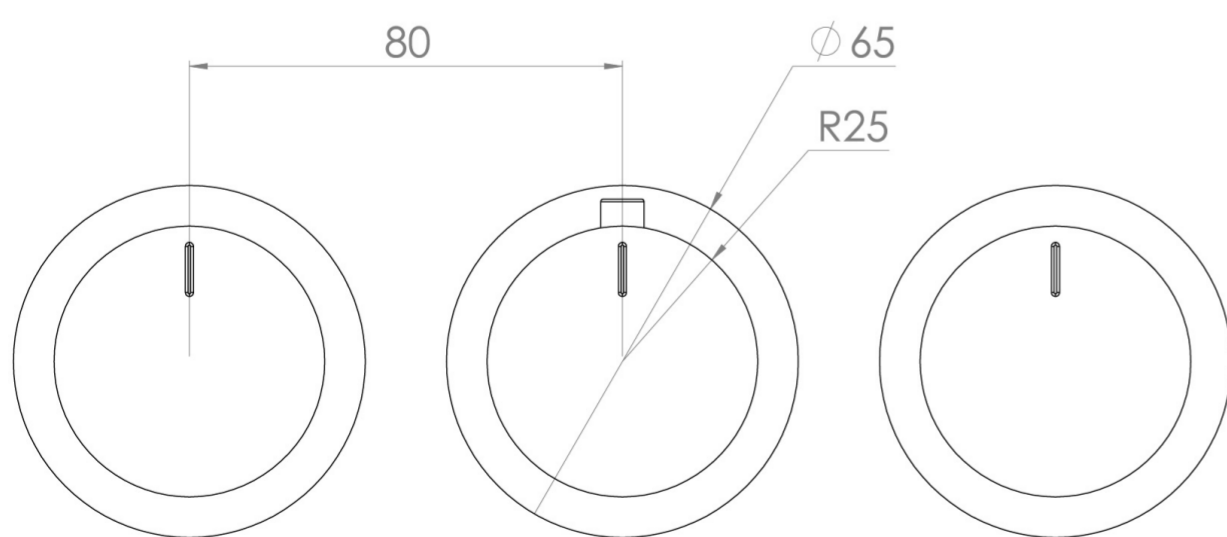

## PRODUCT INFORMATION

<b>Height:</b>	65mm
<b>Width:</b>	225mm
<b>Finish:</b>	Satin Black (PVD)
<b>Material</b>	Brass
<b>Guarantee</b>	5 years
<b>Outlets</b>	3

**Product Code:** CO321LRV.FSB

## DESCRIPTION

The COS 3-Way Thermostatic Ring Valve combines luxury with minimalist design.

It features 3 outlets for controlling a shower head, handset, and bath filler. The left and right handles manage on/off functions, while the middle handle adjusts temperature.

## FLOW RATE

- 0.5 Bar - Flowrate: 7.8 l/min
- 1 Bar - Flowrate: 16 l/min
- 2 Bar - Flowrate: 22.5 l/min
- 3 Bar - Flowrate: 28.5 l/min
- 5 Bar - Flowrate: 24.2 l/min

Saneux reserves the right to alter the specifications and product range without prior notice. Dimensions are given as a guide only. Dimensions should not be used for surrounding furniture, fixtures and fittings until the product is on site.