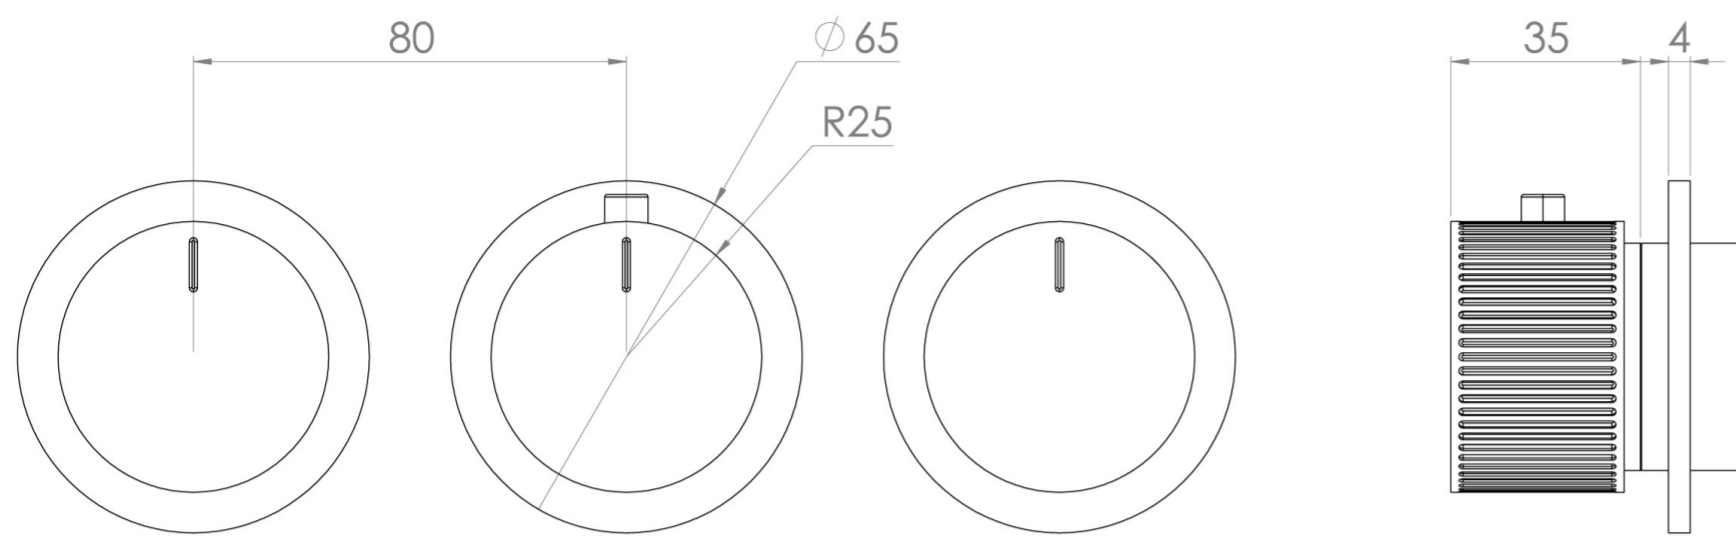

TECHNICAL DRAWING

FLOW RATE

- 0.5 Bar - Flowrate: 7.8 l/min
- 1 Bar - Flowrate: 16 l/min
- 2 Bar - Flowrate: 22.5 l/min
- 3 Bar - Flowrate: 28.5 l/min
- 5 Bar - Flowrate: 24.2 l/min

Saneux reserves the right to alter the specifications and product range without prior notice. Dimensions are given as a guide only. Dimensions should not be used for surrounding furniture, fixtures and fittings until the product is on site.

<https://saneux.com/products/cos-3-way-thermostatic-shower-ring-valve-kit-w-fluted-handle-landscape-brushed-nickel>