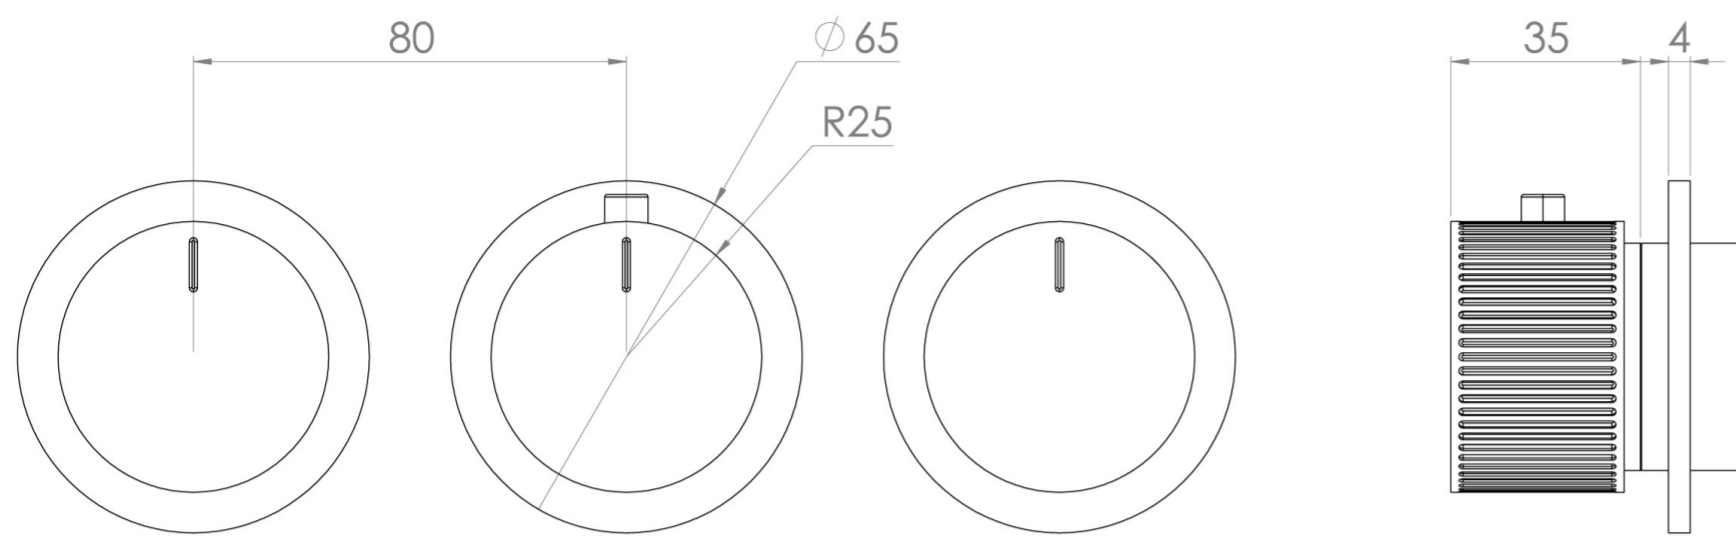

TECHNICAL DRAWING

FLOW RATE

- 0.5 Bar - Flowrate: 7.8 l/min
- 1 Bar - Flowrate: 16 l/min
- 2 Bar - Flowrate: 22.5 l/min
- 3 Bar - Flowrate: 28.5 l/min
- 5 Bar - Flowrate: 24.2 l/min

Saneux reserves the right to alter the specifications and product range without prior notice. Dimensions are given as a guide only. Dimensions should not be used for surrounding furniture, fixtures and fittings until the product is on site.

<https://saneux.com/products/cos-3-way-thermostatic-shower-ring-valve-kit-w-fluted-handle-landscape-brushed-brass>