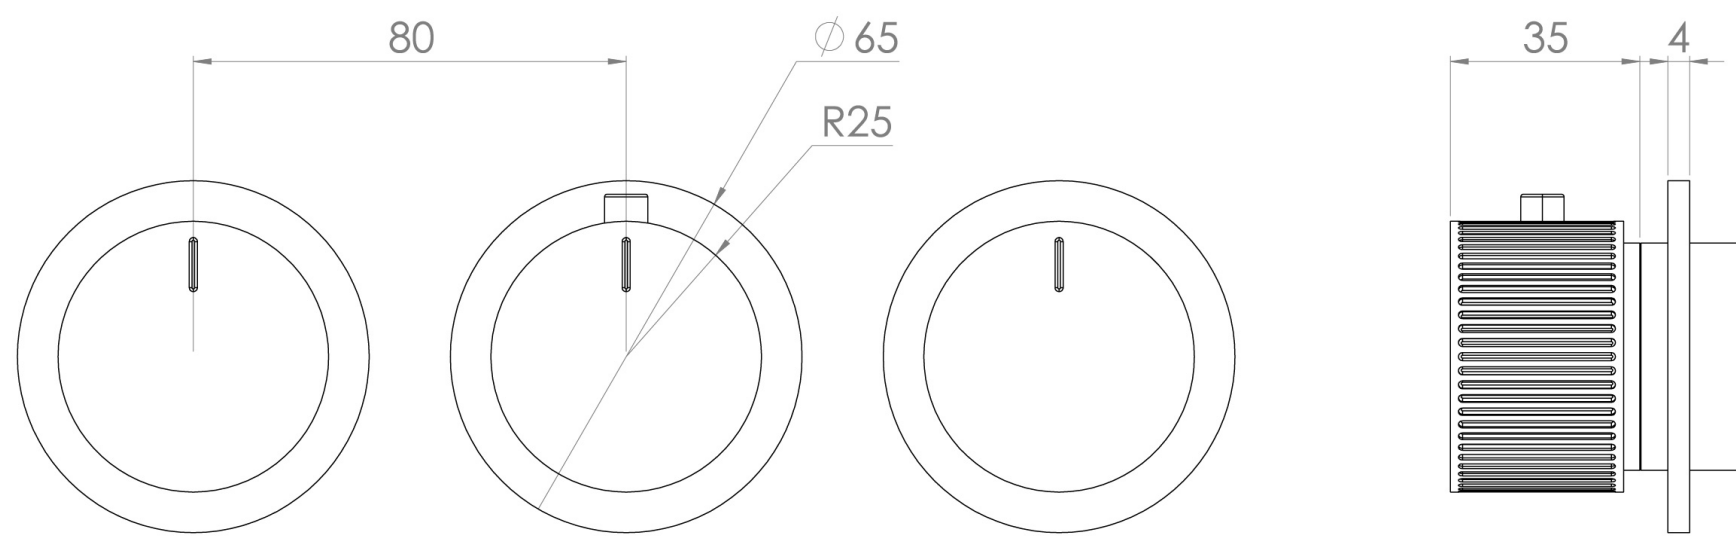

TECHNICAL DRAWING

FLOW RATE

- 0.5 Bar - Flowrate: 7.8 l/min
- 1 Bar - Flowrate: 16 l/min
- 2 Bar - Flowrate: 22.5 l/min
- 3 Bar - Flowrate: 28.5 l/min
- 5 Bar - Flowrate: 24.2 l/min

Saneux reserves the right to alter the specifications and product range without prior notice. Dimensions are given as a guide only. Dimensions should not be used for surrounding furniture, fixtures and fittings until the product is on site.

<https://saneux.com/products/cos-3-way-thermostatic-shower-ring-valve-kit-w-fluted-handle-landscape-brushed-brass>