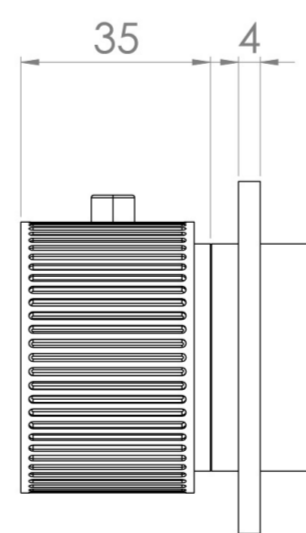

COS 3 WAY THERMOSTATIC SHOWER RING VALVE KIT - W/ FLUTED HANDLE - LANDSCAPE - CHROME

PRODUCT INFORMATION

Height:	65mm
Width:	225mm
Finish:	Chrome
Material:	Brass
Guarantee:	5 years
Outlets:	3

Product Code: CO321LRV.F

DESCRIPTION

The COS 3-Way Thermostatic Ring Valve combines luxury with minimalist design.

It features 3 outlets for controlling a shower head, handset, and bath filler. The left and right handles manage on/off functions, while the middle handle adjusts temperature.

WRAS Approved Valve

TECHNICAL DRAWING

FLOW RATE

- 0.5 Bar - Flowrate: 7.8 l/min
- 1 Bar - Flowrate: 16 l/min
- 2 Bar - Flowrate: 22.5 l/min
- 3 Bar - Flowrate: 28.5 l/min
- 5 Bar - Flowrate: 24.2 l/min

Saneux reserves the right to alter the specifications and product range without prior notice. Dimensions are given as a guide only. Dimensions should not be used for surrounding furniture, fixtures and fittings until the product is on site.