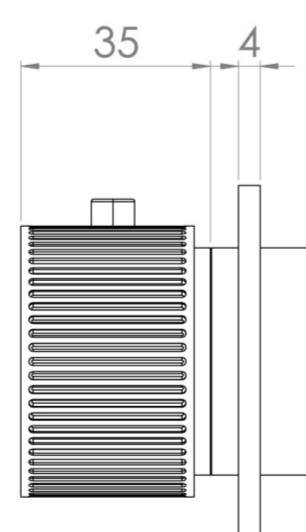

COS 3 WAY THERMOSTATIC SHOWER RING VALVE KIT - W/ FLUTED HANDLE - LANDSCAPE - CHROME

PRODUCT INFORMATION

Height:	65mm
Width:	225mm
Finish:	Chrome
Material:	Brass
Guarantee:	5 years
Outlets:	3

Product Code: CO321LRV.F

DESCRIPTION

The COS 3-Way Thermostatic Ring Valve combines luxury with minimalist design.

It features 3 outlets for controlling a shower head, handset, and bath filler. The left and right handles manage on/off functions, while the middle handle adjusts temperature.

WRAS Approved Valve

TECHNICAL DRAWING

FLOW RATE

- 0.5 Bar - Flowrate: 7.8 l/min
- 1 Bar - Flowrate: 16 l/min
- 2 Bar - Flowrate: 22.5 l/min
- 3 Bar - Flowrate: 28.5 l/min
- 5 Bar - Flowrate: 24.2 l/min

Saneux reserves the right to alter the specifications and product range without prior notice. Dimensions are given as a guide only. Dimensions should not be used for surrounding furniture, fixtures and fittings until the product is on site.