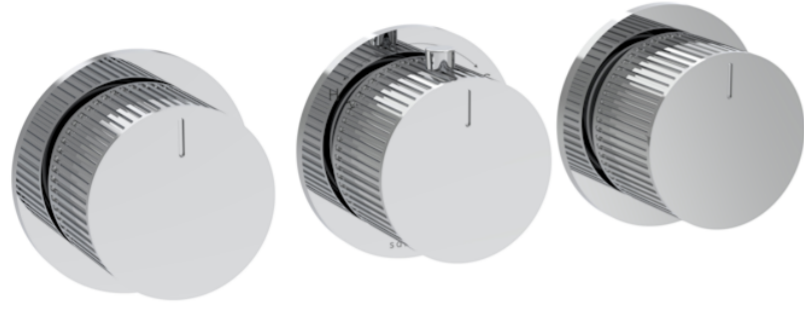

COS 3 WAY THERMOSTATIC SHOWER RING VALVE KIT - W/ FLUTED HANDLE - LANDSCAPE - CHROME

PRODUCT INFORMATION

Finish:	Chrome
Material	Brass
Guarantee	5 years

Product Code: CO321LRV.F

TECHNICAL DRAWING

Saneux reserves the right to alter the specifications and product range without prior notice. Dimensions are given as a guide only. Dimensions should not be used for surrounding furniture, fixtures and fittings until the product is on site.