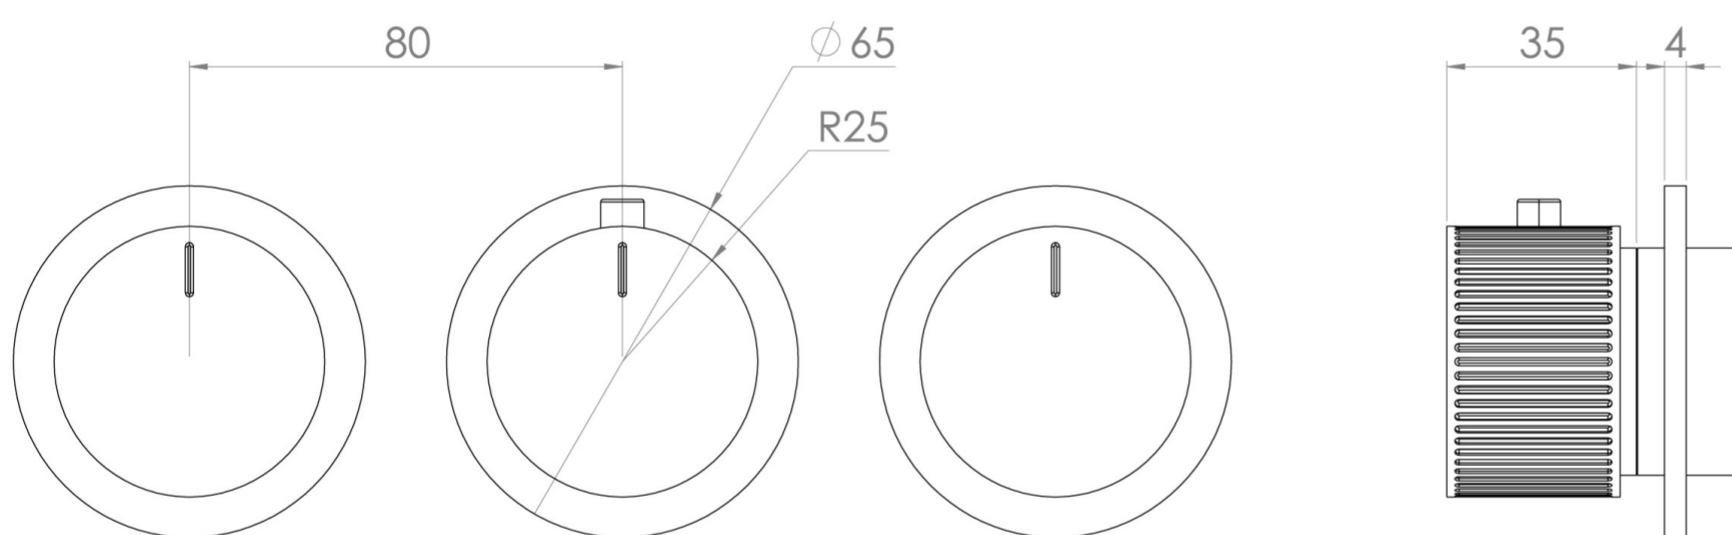

COS 3 WAY THERMOSTATIC SHOWER RING VALVE KIT - W/ FLUTED HANDLE - LANDSCAPE - CHROME

PRODUCT INFORMATION

Finish:	Chrome
Material	Brass
Guarantee	5 years

Product Code: CO321LRV.F

TECHNICAL DRAWING

Saneux reserves the right to alter the specifications and product range without prior notice. Dimensions are given as a guide only. Dimensions should not be used for surrounding furniture, fixtures and fittings until the product is on site.