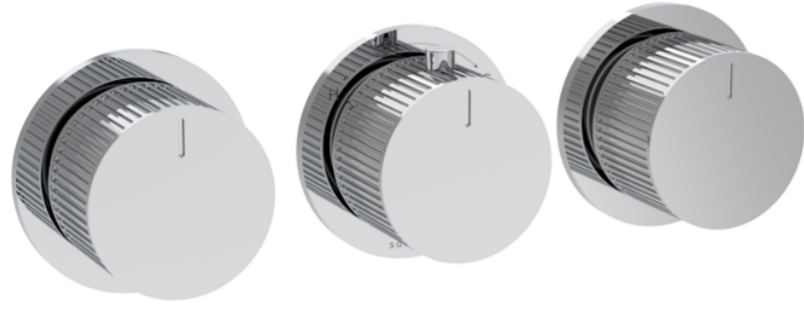

COS 3 WAY THERMOSTATIC SHOWER RING VALVE KIT - W/ FLUTED HANDLE - LANDSCAPE - CHROME

PRODUCT INFORMATION

Height:	65mm
Width:	225mm
Finish:	Chrome
Material:	Brass
Guarantee:	5 years
Outlets:	3

Product Code: CO321LRV.F

DESCRIPTION

The COS 3-Way Thermostatic Ring Valve combines luxury with minimalist design.

It features 3 outlets for controlling a shower head, handset, and bath filler. The left and right handles manage on/off functions, while the middle handle adjusts temperature.

Install it portrait or landscape and choose from three handle styles—Classic, Knurled, and Fluted—in five finishes: Chrome, Brushed Brass, Brushed Bronze, Brushed Nickel, and Satin Black. PVD coating ensures durability.

<https://saneux.com/products/cos-3-way-thermostatic-shower-ring-valve-kit-w-fluted-handle-landscape-chrome>