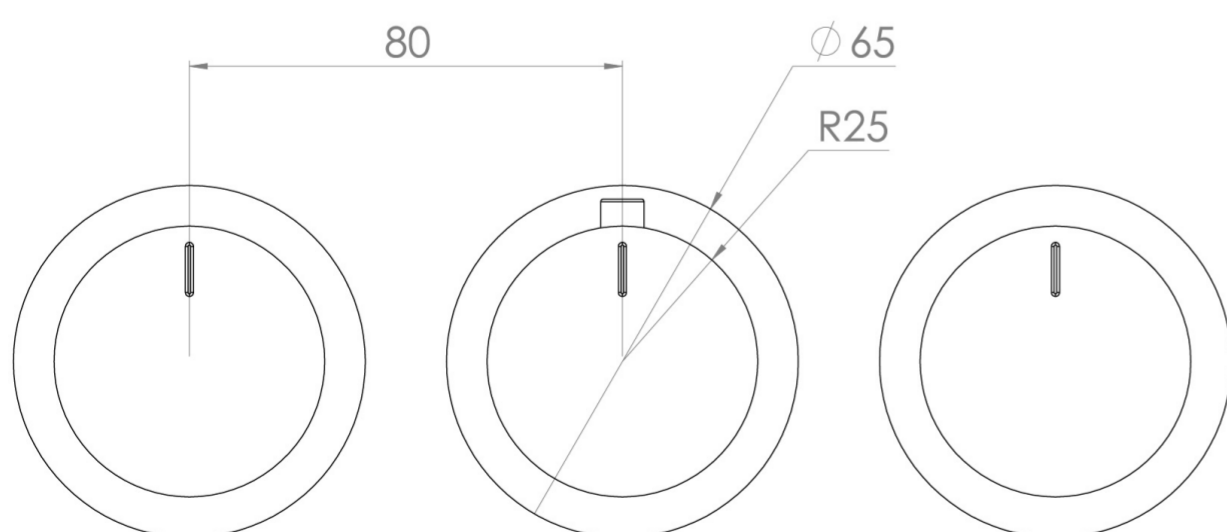

COS 3 WAY THERMOSTATIC SHOWER RING VALVE KIT - W/ FLUTED HANDLE - LANDSCAPE - CHROME

PRODUCT INFORMATION

Height:	65mm
Width:	225mm
Finish:	Chrome
Material:	Brass
Guarantee:	5 years
Outlets:	3

Product Code: CO321LRV.F

DESCRIPTION

The COS 3-Way Thermostatic Ring Valve combines luxury with minimalist design.

It features 3 outlets for controlling a shower head, handset, and bath filler. The left and right handles manage on/off functions, while the middle handle adjusts temperature.

WRAS Approved Valve

TECHNICAL DRAWING

FLOW RATE

- 0.5 Bar - Flowrate: 7.8 l/min
- 1 Bar - Flowrate: 16 l/min
- 2 Bar - Flowrate: 22.5 l/min
- 3 Bar - Flowrate: 28.5 l/min
- 5 Bar - Flowrate: 24.2 l/min

Saneux reserves the right to alter the specifications and product range without prior notice. Dimensions are given as a guide only. Dimensions should not be used for surrounding furniture, fixtures and fittings until the product is on site.