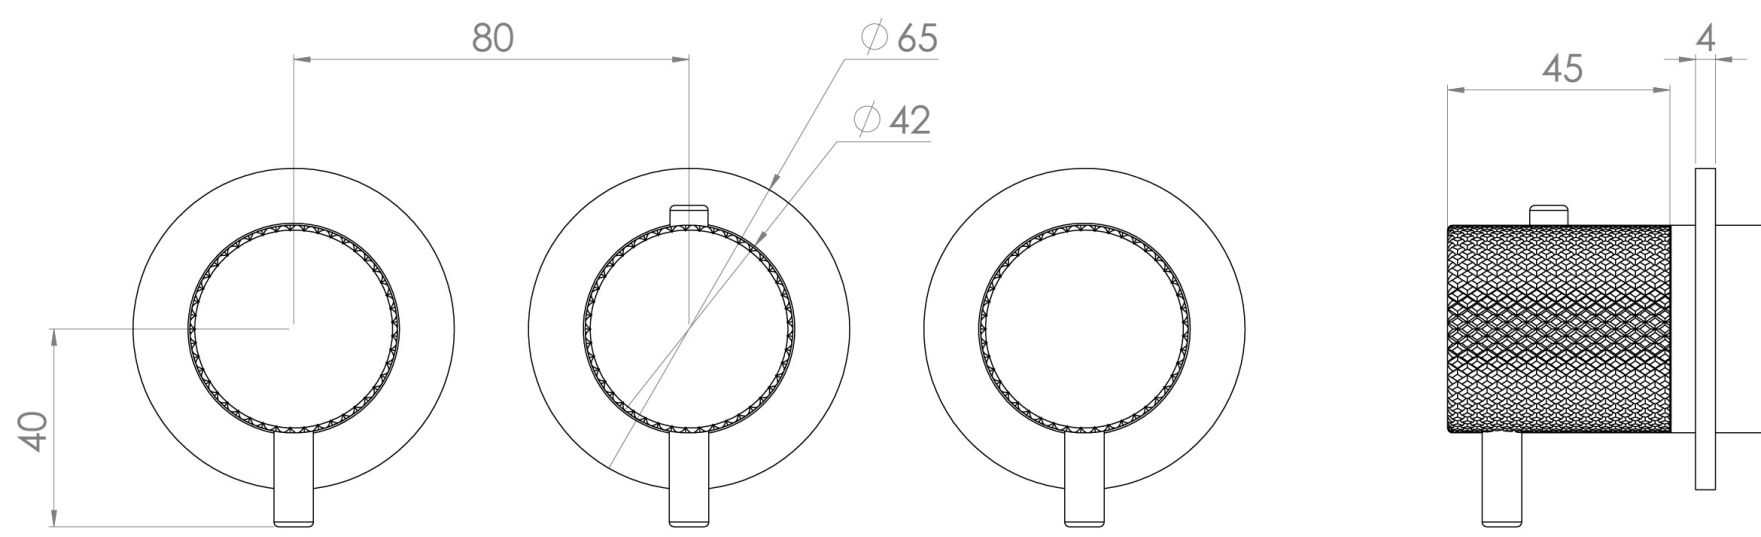

COS 3 WAY THERMOSTATIC SHOWER RING VALVE KIT - W/ KNURLED HANDLE - LANDSCAPE - BRUSHED BRONZE

PRODUCT INFORMATION

Height:	73mm
Width:	225mm
Finish:	Brushed Bronze (PVD)
Material	Brass
Guarantee	5 years
Outlets	3

Product Code: CO321LRV.KBR

DESCRIPTION

The COS 3-Way Thermostatic Ring Valve combines luxury with minimalist design.

It features 3 outlets for controlling a shower head, handset, and bath filler. The left and right handles manage on/off functions, while the middle handle adjusts temperature.

WRAS Approved Valve

TECHNICAL DRAWING

FLOW RATE

- 0.5 Bar - Flowrate: 7.8 l/min
- 1 Bar - Flowrate: 16 l/min
- 2 Bar - Flowrate: 22.5 l/min
- 3 Bar - Flowrate: 28.5 l/min
- 5 Bar - Flowrate: 24.2 l/min

Saneux reserves the right to alter the specifications and product range without prior notice. Dimensions are given as a guide only. Dimensions should not be used for surrounding furniture, fixtures and fittings until the product is on site.