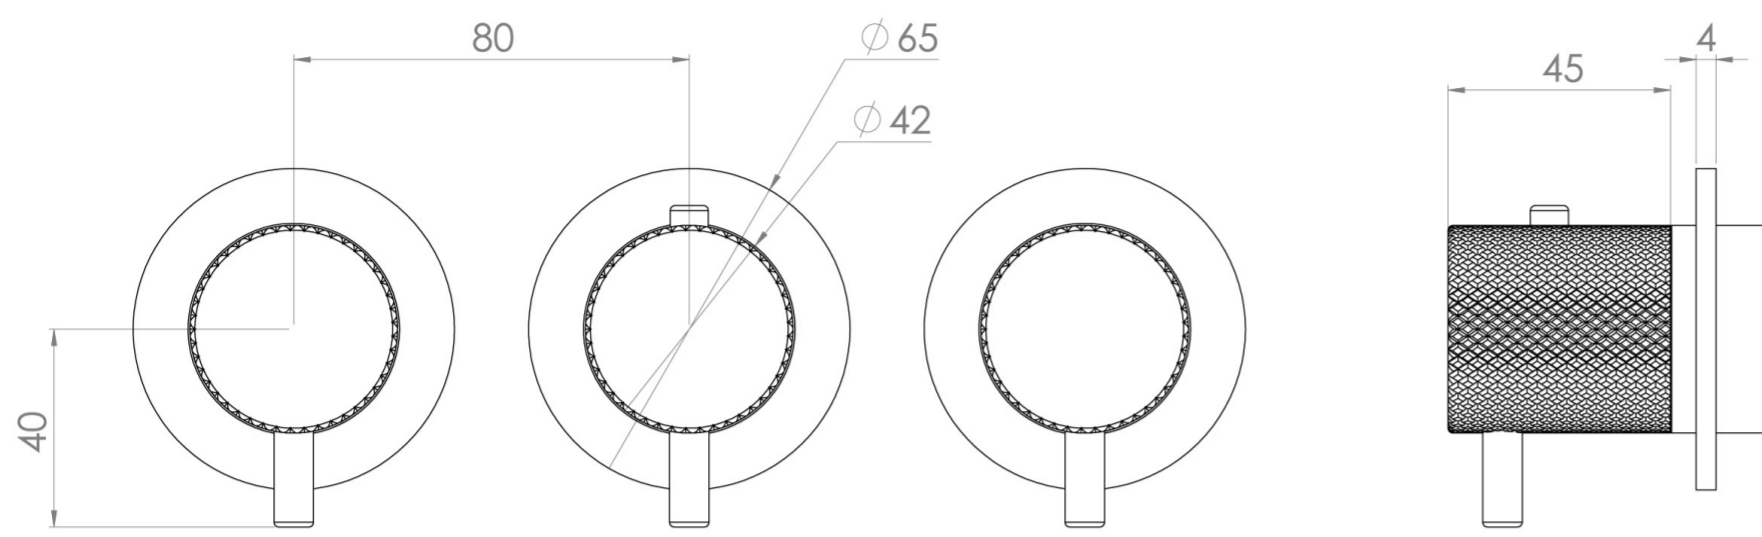

COS 3 WAY THERMOSTATIC SHOWER RING VALVE KIT - W/ KNURLED HANDLE - LANDSCAPE - BRUSHED BRONZE

PRODUCT INFORMATION

Height:	73mm
Width:	225mm
Finish:	Brushed Bronze (PVD)
Material	Brass
Guarantee	5 years
Outlets	3

Product Code: CO321LRV.KBR

DESCRIPTION

The COS 3-Way Thermostatic Ring Valve combines luxury with minimalist design.

It features 3 outlets for controlling a shower head, handset, and bath filler. The left and right handles manage on/off functions, while the middle handle adjusts temperature.

WRAS Approved Valve

TECHNICAL DRAWING

FLOW RATE

- 0.5 Bar - Flowrate: 7.8 l/min
- 1 Bar - Flowrate: 16 l/min
- 2 Bar - Flowrate: 22.5 l/min
- 3 Bar - Flowrate: 28.5 l/min
- 5 Bar - Flowrate: 24.2 l/min

Saneux reserves the right to alter the specifications and product range without prior notice. Dimensions are given as a guide only. Dimensions should not be used for surrounding furniture, fixtures and fittings until the product is on site.