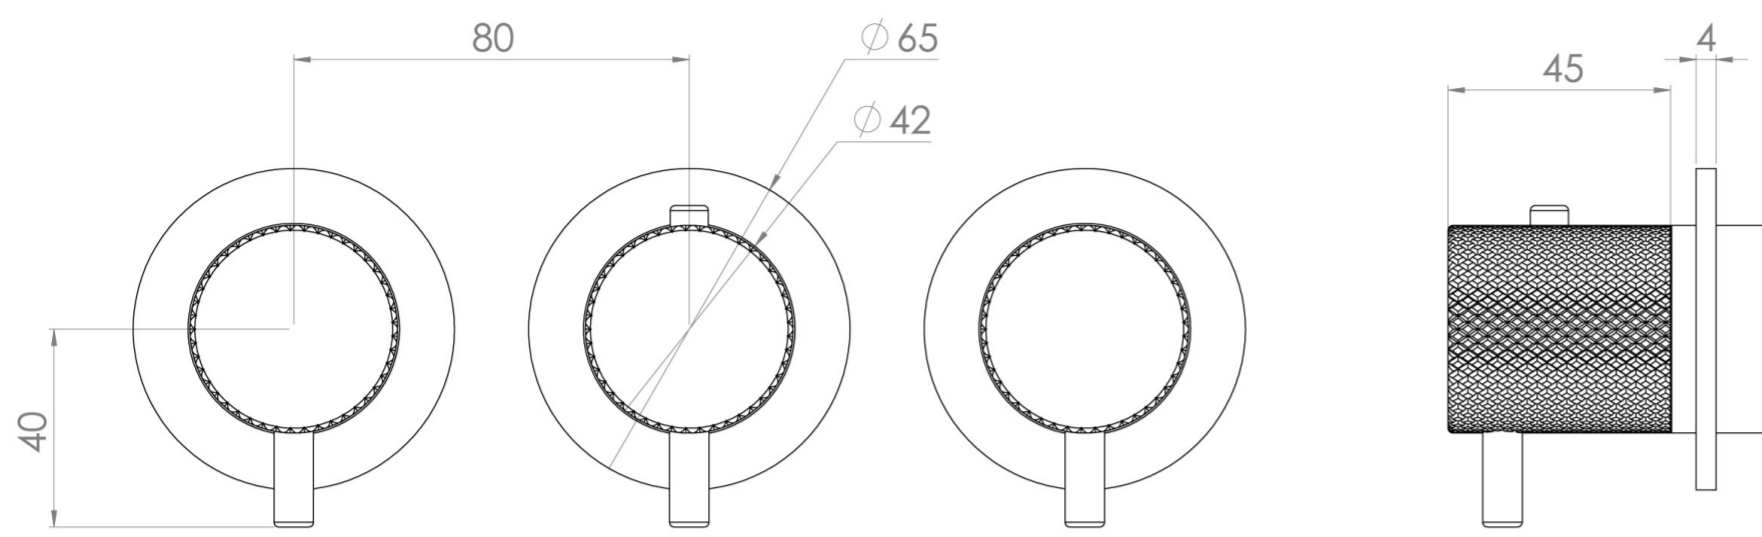

TECHNICAL DRAWING

FLOW RATE

- 0.5 Bar - Flowrate: 7.8 l/min
- 1 Bar - Flowrate: 16 l/min
- 2 Bar - Flowrate: 22.5 l/min
- 3 Bar - Flowrate: 28.5 l/min
- 5 Bar - Flowrate: 24.2 l/min

Saneux reserves the right to alter the specifications and product range without prior notice. Dimensions are given as a guide only. Dimensions should not be used for surrounding furniture, fixtures and fittings until the product is on site.

<https://saneux.com/products/cos-3-way-thermostatic-shower-ring-valve-kit-w-knurled-handle-landscape-brushed-bronze>