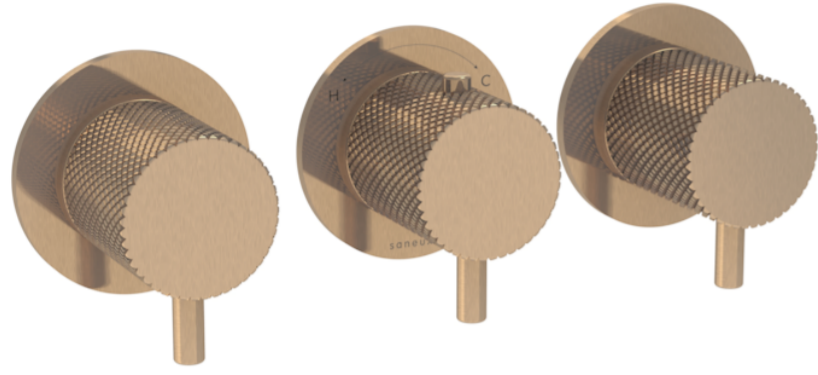

# COS 3 WAY THERMOSTATIC SHOWER RING VALVE KIT - W/ KNURLED HANDLE - LANDSCAPE - BRUSHED BRONZE

**Product Code:** CO321LRV.KBR

---

## PRODUCT INFORMATION

|                  |                      |
|------------------|----------------------|
| <b>Height:</b>   | 73mm                 |
| <b>Width:</b>    | 225mm                |
| <b>Finish:</b>   | Brushed Bronze (PVD) |
| <b>Material</b>  | Brass                |
| <b>Guarantee</b> | 5 years              |
| <b>Outlets</b>   | 3                    |

## DESCRIPTION

The COS 3-Way Thermostatic Ring Valve combines luxury with minimalist design.

It features 3 outlets for controlling a shower head, handset, and bath filler. The left and right handles manage on/off functions, while the middle handle adjusts temperature.

Install it portrait or landscape and choose from three handle styles—Classic, Knurled, and Fluted—in five finishes: Chrome, Brushed Brass, Brushed Bronze, Brushed Nickel, and Satin Black. PVD coating ensures durability.