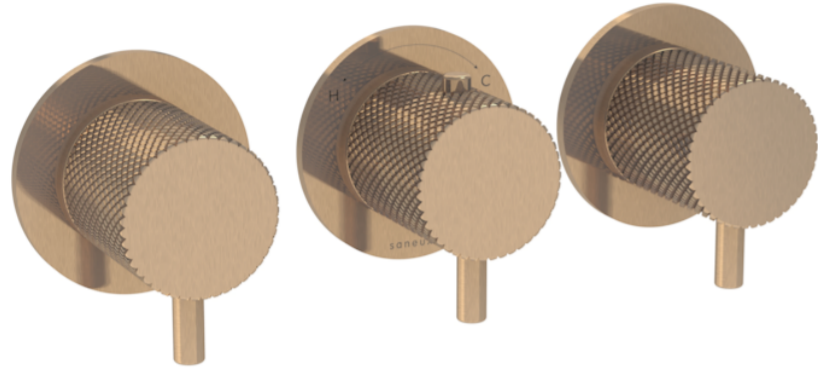

COS 3 WAY THERMOSTATIC SHOWER RING VALVE KIT - W/ KNURLED HANDLE - LANDSCAPE - BRUSHED BRONZE

PRODUCT INFORMATION

Height:	73mm
Width:	225mm
Finish:	Brushed Bronze (PVD)
Material	Brass
Guarantee	5 years
Outlets	3

Product Code: CO321LRV.KBR

DESCRIPTION

The COS 3-Way Thermostatic Ring Valve combines luxury with minimalist design.

It features 3 outlets for controlling a shower head, handset, and bath filler. The left and right handles manage on/off functions, while the middle handle adjusts temperature.

Install it portrait or landscape and choose from three handle styles—Classic, Knurled, and Fluted—in five finishes: Chrome, Brushed Brass, Brushed Bronze, Brushed Nickel, and Satin Black. PVD coating ensures durability.

<https://saneux.com/products/cos-3-way-thermostatic-shower-ring-valve-kit-w-knurlled-handle-landscape-brushed-bronze>