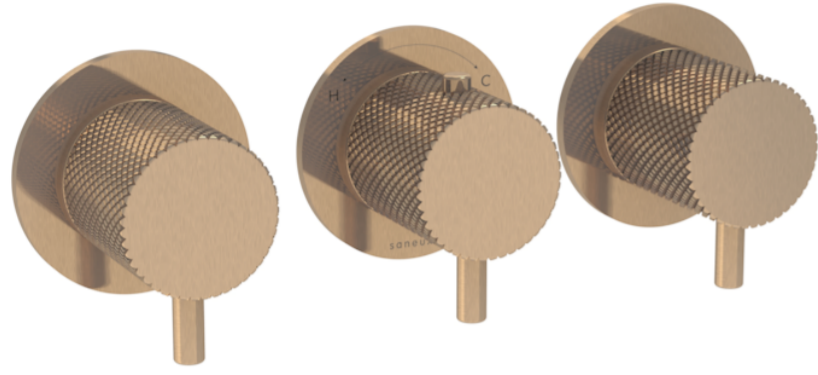

COS 3 WAY THERMOSTATIC SHOWER RING VALVE KIT - W/ KNURLED HANDLE - LANDSCAPE - BRUSHED BRONZE

Product Code: CO321LRV.KBR

PRODUCT INFORMATION

Height:	73mm
Width:	225mm
Finish:	Brushed Bronze (PVD)
Material	Brass
Guarantee	5 years
Outlets	3

DESCRIPTION

The COS 3-Way Thermostatic Ring Valve combines luxury with minimalist design.

It features 3 outlets for controlling a shower head, handset, and bath filler. The left and right handles manage on/off functions, while the middle handle adjusts temperature.

Install it portrait or landscape and choose from three handle styles—Classic, Knurled, and Fluted—in five finishes: Chrome, Brushed Brass, Brushed Bronze, Brushed Nickel, and Satin Black. PVD coating ensures durability.

<https://saneux.com/products/cos-3-way-thermostatic-shower-ring-valve-kit-w-knurlled-handle-landscape-brushed-bronze>