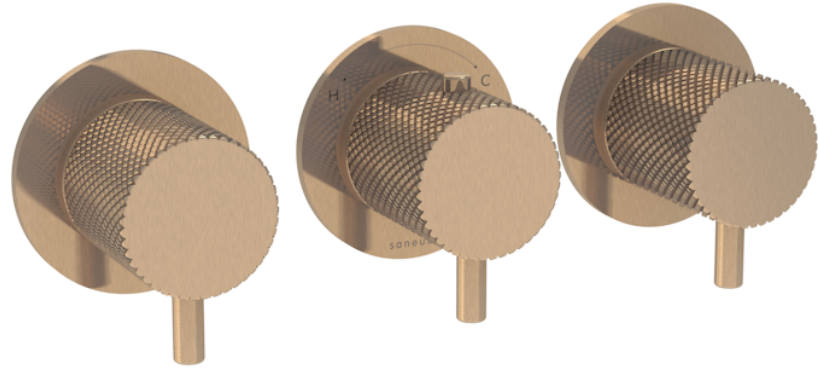

COS 3 WAY THERMOSTATIC SHOWER RING VALVE KIT - W/ KNURLED HANDLE - LANDSCAPE - BRUSHED BRONZE

PRODUCT INFORMATION

Height:	73mm
Width:	225mm
Finish:	Brushed Bronze (PVD)
Material	Brass
Guarantee	5 years
Outlets	3

Product Code: CO321LRV.KBR

DESCRIPTION

The COS 3-Way Thermostatic Ring Valve combines luxury with minimalist design.

It features 3 outlets for controlling a shower head, handset, and bath filler. The left and right handles manage on/off functions, while the middle handle adjusts temperature.

Install it portrait or landscape and choose from three handle styles—Classic, Knurled, and Fluted—in five finishes: Chrome, Brushed Brass, Brushed Bronze, Brushed Nickel, and Satin Black. PVD coating ensures durability.

<https://saneux.com/products/cos-3-way-thermostatic-shower-ring-valve-kit-w-knurled-handle-landscape-brushed-bronze>