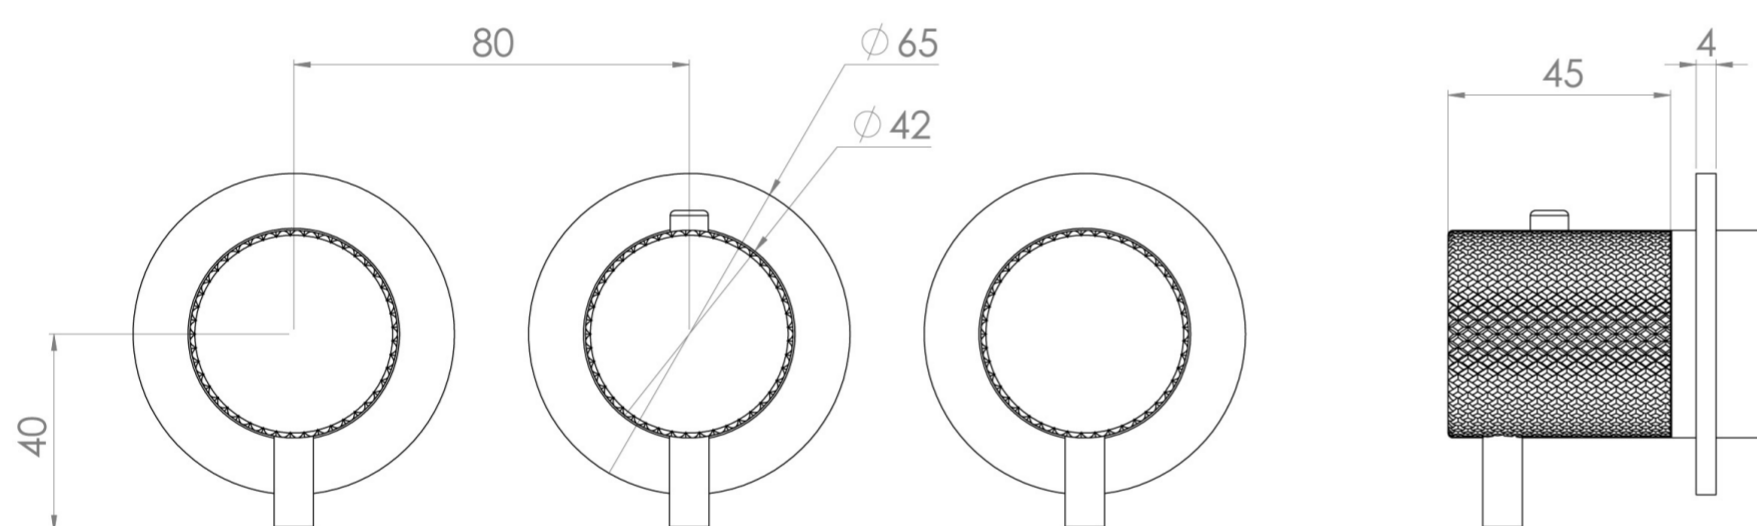

COS 3 WAY THERMOSTATIC SHOWER RING VALVE KIT - W/ KNURLED HANDLE - LANDSCAPE - SATIN BLACK

PRODUCT INFORMATION

Finish:	Satin Black (PVD)
Material	Brass
Guarantee	5 years

Product Code: CO321LRV.KSB

TECHNICAL DRAWING

<https://saneux.com/products/cos-3-way-thermostatic-shower-ring-valve-kit-w-knurled-handle-landscape-satin-black>