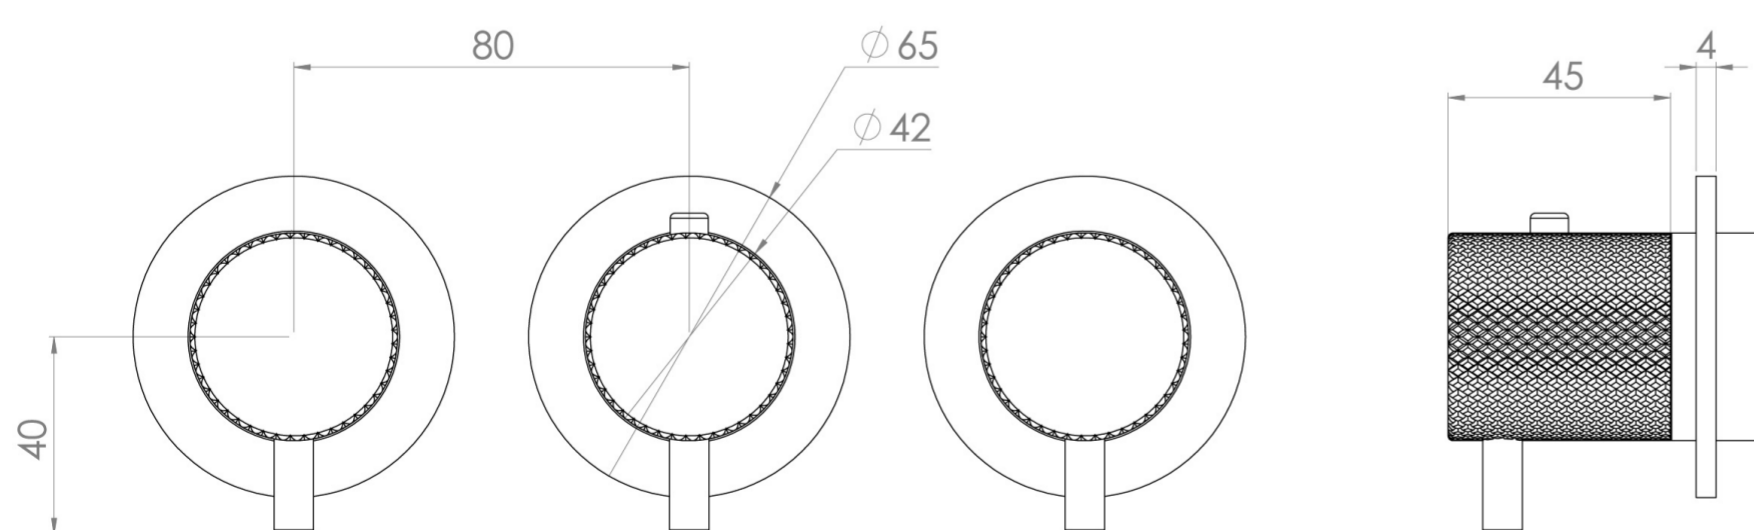

COS 3 WAY THERMOSTATIC SHOWER RING VALVE KIT - W/ KNURLED HANDLE - LANDSCAPE - SATIN BLACK

PRODUCT INFORMATION

Height:	73mm
Width:	225mm
Finish:	Satin Black (PVD)
Material:	Brass
Guarantee:	5 years
Outlets:	3

Product Code: CO321LRV.KSB

DESCRIPTION

The COS 3-Way Thermostatic Ring Valve combines luxury with minimalist design.

It features 3 outlets for controlling a shower head, handset, and bath filler. The left and right handles manage on/off functions, while the middle handle adjusts temperature.

WRAS Approved Valve

TECHNICAL DRAWING

FLOW RATE

- 0.5 Bar - Flowrate: 7.8 l/min
- 1 Bar - Flowrate: 16 l/min
- 2 Bar - Flowrate: 22.5 l/min
- 3 Bar - Flowrate: 28.5 l/min
- 5 Bar - Flowrate: 24.2 l/min

Saneux reserves the right to alter the specifications and product range without prior notice. Dimensions are given as a guide only. Dimensions should not be used for surrounding furniture, fixtures and fittings until the product is on site.