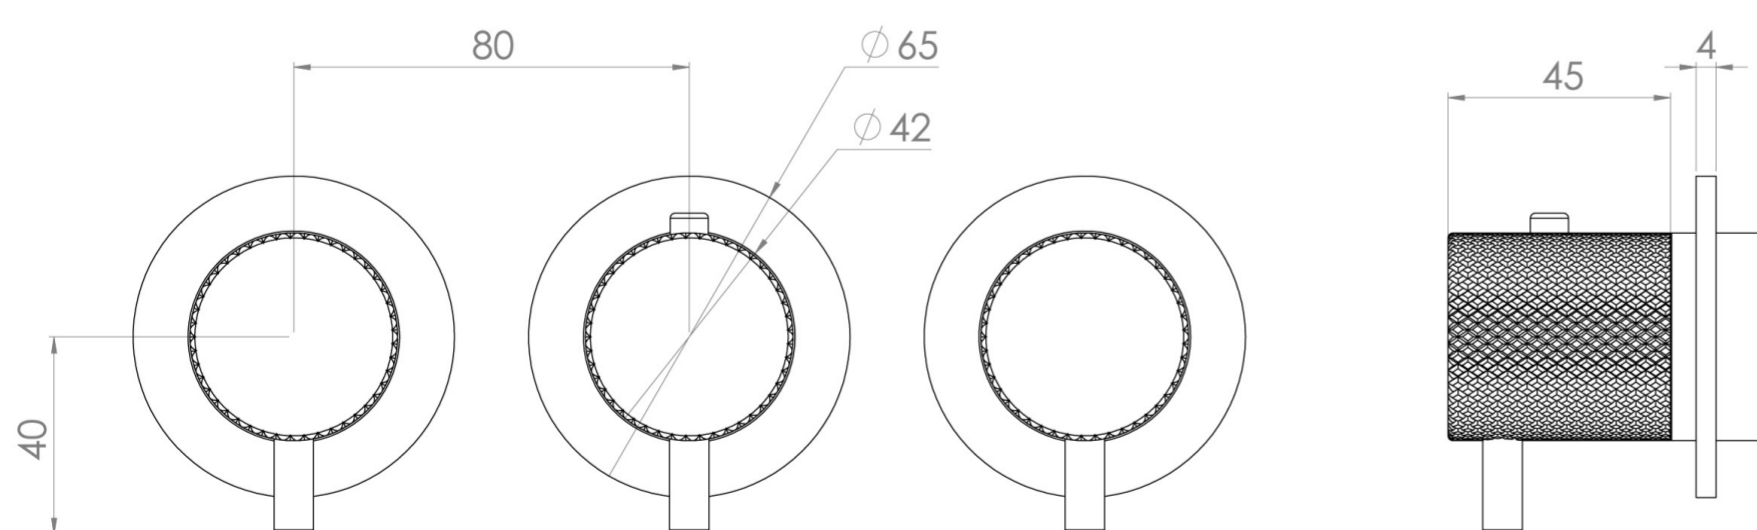

TECHNICAL DRAWING

FLOW RATE

- 0.5 Bar - Flowrate: 7.8 l/min
- 1 Bar - Flowrate: 16 l/min
- 2 Bar - Flowrate: 22.5 l/min
- 3 Bar - Flowrate: 28.5 l/min
- 5 Bar - Flowrate: 24.2 l/min