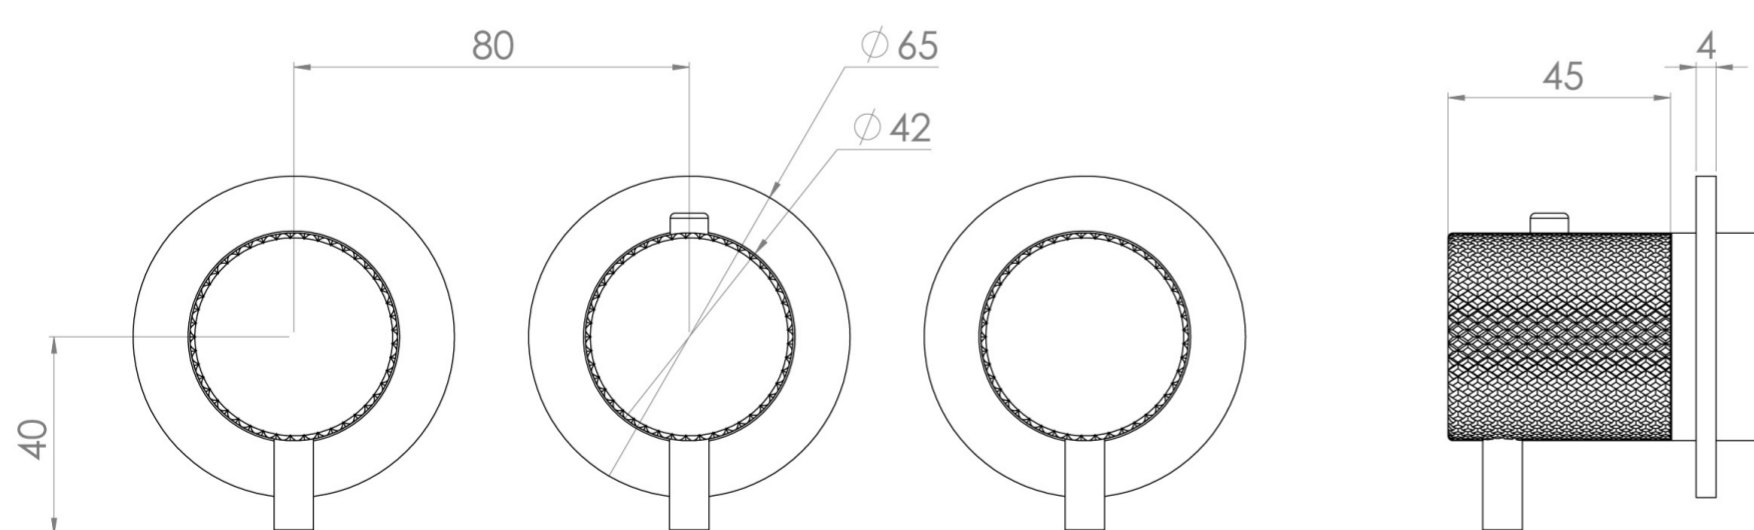

TECHNICAL DRAWING

FLOW RATE

- 0.5 Bar - Flowrate: 7.8 l/min
- 1 Bar - Flowrate: 16 l/min
- 2 Bar - Flowrate: 22.5 l/min
- 3 Bar - Flowrate: 28.5 l/min
- 5 Bar - Flowrate: 24.2 l/min