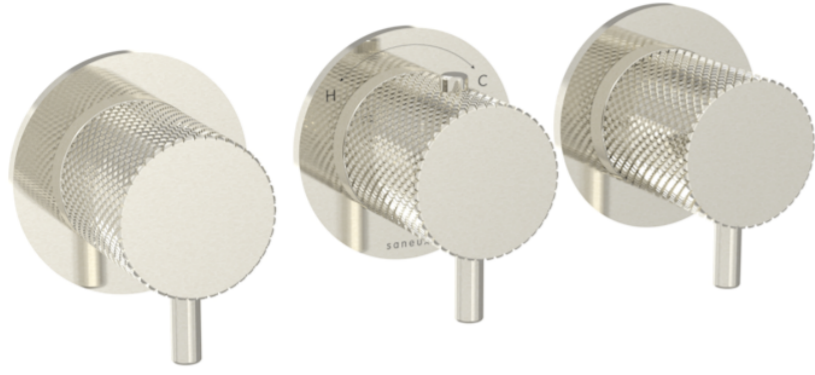

COS 3 WAY THERMOSTATIC SHOWER RING VALVE KIT - W/ KNURLED HANDLE - LANDSCAPE - BRUSHED NICKEL

Product Code: CO321LRV.KBN

PRODUCT INFORMATION

Height:	73mm
Width:	225mm
Finish:	Brushed Nickel (PVD)
Material	Brass
Guarantee	5 years
Outlets	3

DESCRIPTION

The COS 3-Way Thermostatic Ring Valve combines luxury with minimalist design.

It features 3 outlets for controlling a shower head, handset, and bath filler. The left and right handles manage on/off functions, while the middle handle adjusts temperature.

Install it portrait or landscape and choose from three handle styles—Classic, Knurled, and Fluted—in five finishes: Chrome, Brushed Brass, Brushed Bronze, Brushed Nickel, and Satin Black. PVD coating ensures durability.

<https://saneux.com/products/cos-3-way-thermostatic-shower-ring-valve-kit-w-knurlled-handle-landscape-brushed-nickel>