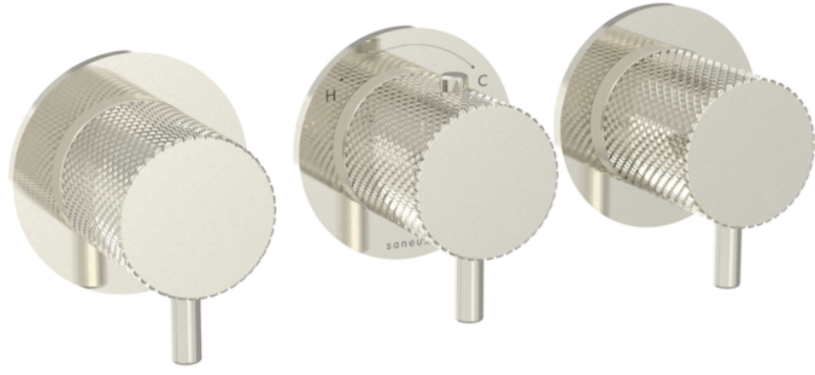

# COS 3 WAY THERMOSTATIC SHOWER RING VALVE KIT - W/ KNURLED HANDLE - LANDSCAPE - BRUSHED NICKEL

**Product Code:** CO321LRV.KBN

---

## PRODUCT INFORMATION

<b>Height:</b>	73mm
<b>Width:</b>	225mm
<b>Finish:</b>	Brushed Nickel (PVD)
<b>Material</b>	Brass
<b>Guarantee</b>	5 years
<b>Outlets</b>	3

---

## DESCRIPTION

The COS 3-Way Thermostatic Ring Valve combines luxury with minimalist design.

It features 3 outlets for controlling a shower head, handset, and bath filler. The left and right handles manage on/off functions, while the middle handle adjusts temperature.

<https://saneux.com/products/cos-3-way-thermostatic-shower-ring-valve-kit-w-knurled-handle-landscape-brushed-nickel>