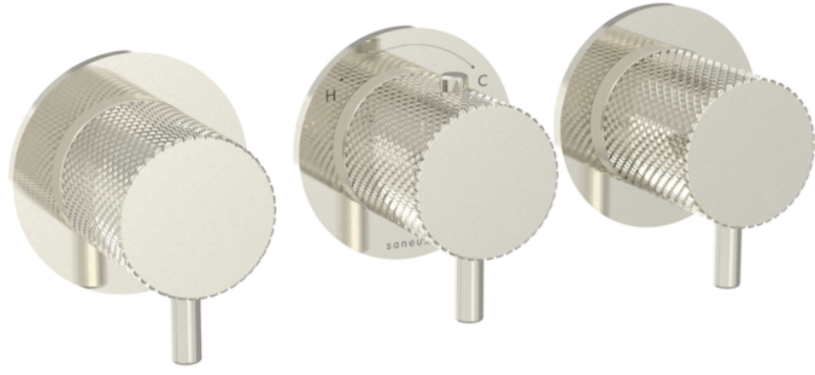

COS 3 WAY THERMOSTATIC SHOWER RING VALVE KIT - W/ KNURLED HANDLE - LANDSCAPE - BRUSHED NICKEL

Product Code: CO321LRV.KBN

PRODUCT INFORMATION

Height:	73mm
Width:	225mm
Finish:	Brushed Nickel (PVD)
Material	Brass
Guarantee	5 years
Outlets	3

DESCRIPTION

The COS 3-Way Thermostatic Ring Valve combines luxury with minimalist design.

It features 3 outlets for controlling a shower head, handset, and bath filler. The left and right handles manage on/off functions, while the middle handle adjusts temperature.

Install it portrait or landscape and choose from three handle styles—Classic, Knurled, and Fluted—in five finishes: Chrome, Brushed Brass, Brushed Bronze, Brushed Nickel, and Satin Black. PVD coating ensures durability.

<https://saneux.com/products/cos-3-way-thermostatic-shower-ring-valve-kit-w-knurled-handle-landscape-brushed-nickel>