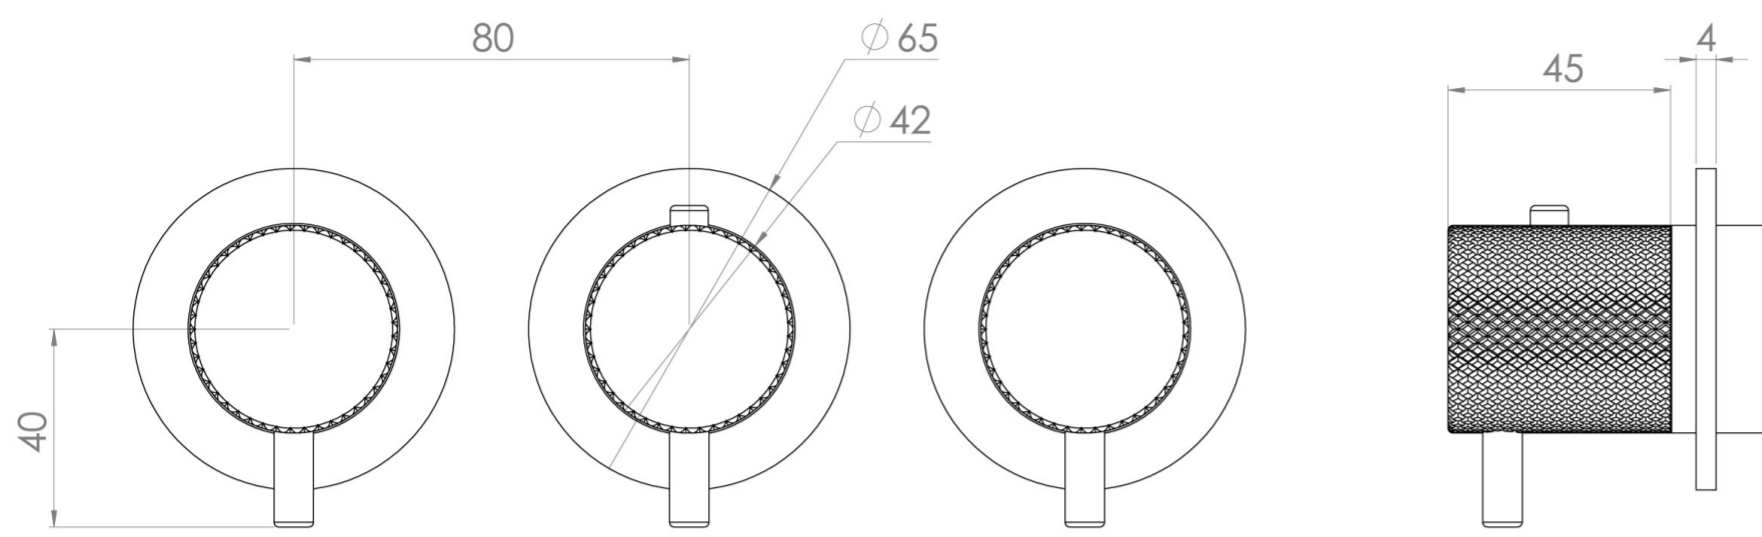

TECHNICAL DRAWING

FLOW RATE

- 0.5 Bar - Flowrate: 7.8 l/min
- 1 Bar - Flowrate: 16 l/min
- 2 Bar - Flowrate: 22.5 l/min
- 3 Bar - Flowrate: 28.5 l/min
- 5 Bar - Flowrate: 24.2 l/min

Saneux reserves the right to alter the specifications and product range without prior notice. Dimensions are given as a guide only. Dimensions should not be used for surrounding furniture, fixtures and fittings until the product is on site.

<https://saneux.com/products/cos-3-way-thermostatic-shower-ring-valve-kit-w-knurled-handle-landscape-brushed-nickel>