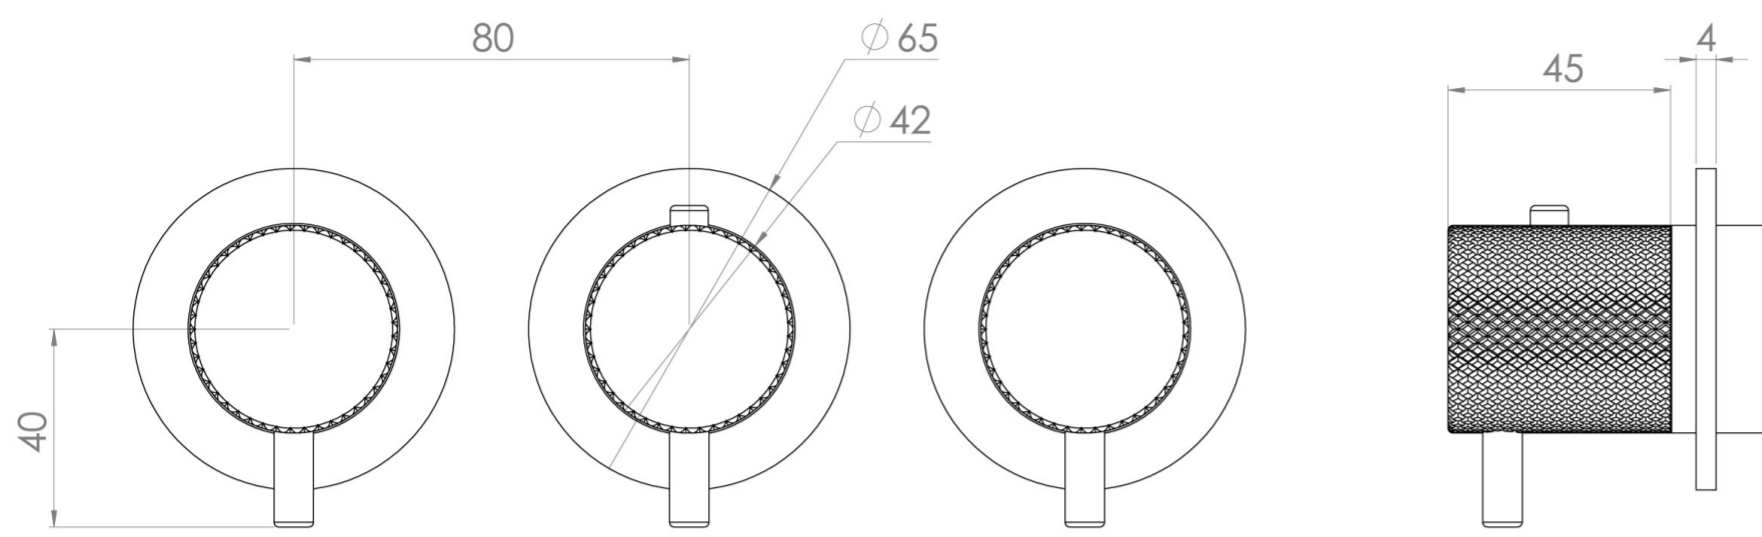

COS 3 WAY THERMOSTATIC SHOWER RING VALVE KIT - W/ KNURLED HANDLE - LANDSCAPE - BRUSHED BRASS

PRODUCT INFORMATION

Height:	73mm
Width:	225mm
Finish:	Brushed Brass (PVD)
Material	Brass
Guarantee	5 years
Outlets	3

Product Code: CO321LRV.KBB

DESCRIPTION

The COS 3-Way Thermostatic Ring Valve combines luxury with minimalist design.

It features 3 outlets for controlling a shower head, handset, and bath filler. The left and right handles manage on/off functions, while the middle handle adjusts temperature.

WRAS Approved Valve

TECHNICAL DRAWING

FLOW RATE

- 0.5 Bar - Flowrate: 7.8 l/min
- 1 Bar - Flowrate: 16 l/min
- 2 Bar - Flowrate: 22.5 l/min
- 3 Bar - Flowrate: 28.5 l/min
- 5 Bar - Flowrate: 24.2 l/min

Saneux reserves the right to alter the specifications and product range without prior notice. Dimensions are given as a guide only. Dimensions should not be used for surrounding furniture, fixtures and fittings until the product is on site.