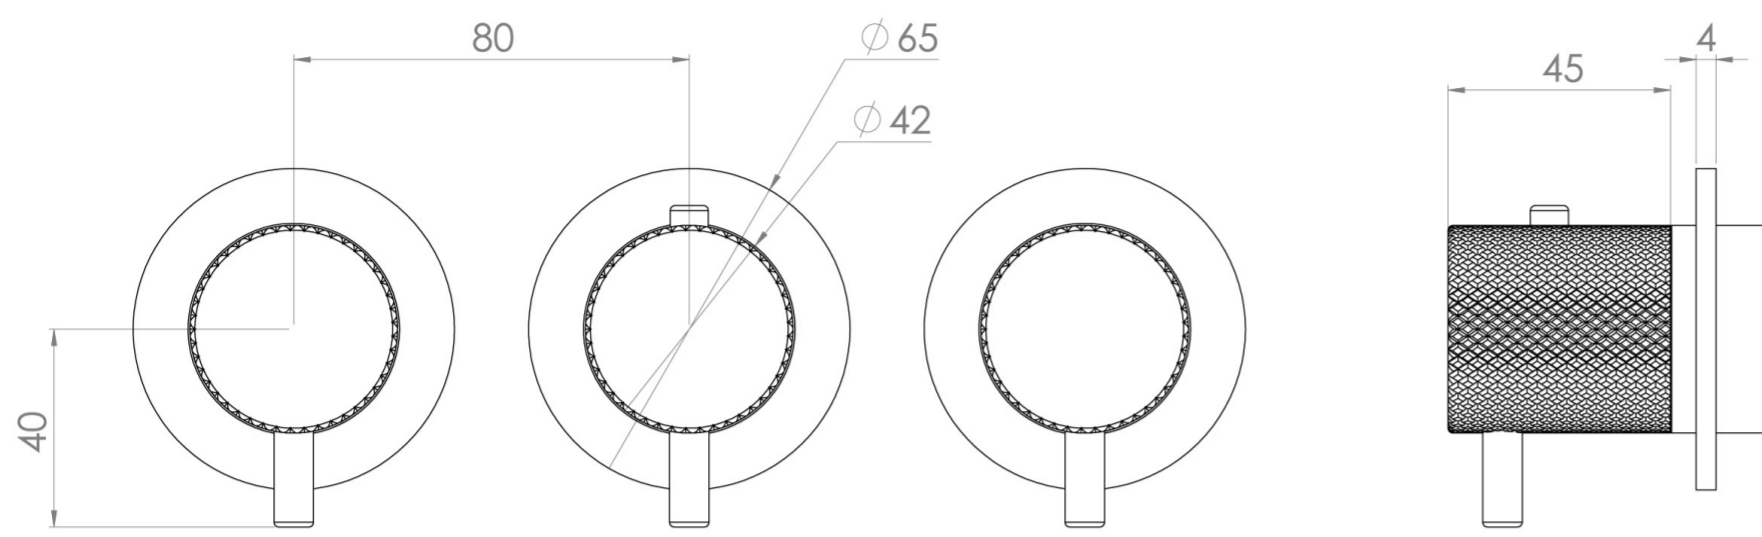

COS 3 WAY THERMOSTATIC SHOWER RING VALVE KIT - W/ KNURLED HANDLE - LANDSCAPE - BRUSHED BRASS

Product Code: CO321LRV.KBB

PRODUCT INFORMATION

Height:	73mm
Width:	225mm
Finish:	Brushed Brass (PVD)
Material	Brass
Guarantee	5 years
Outlets	3

DESCRIPTION

The COS 3-Way Thermostatic Ring Valve combines luxury with minimalist design.

It features 3 outlets for controlling a shower head, handset, and bath filler. The left and right handles manage on/off functions, while the middle handle adjusts temperature.

WRAS Approved Valve

TECHNICAL DRAWING

FLOW RATE

- 0.5 Bar - Flowrate: 7.8 l/min
- 1 Bar - Flowrate: 16 l/min
- 2 Bar - Flowrate: 22.5 l/min
- 3 Bar - Flowrate: 28.5 l/min
- 5 Bar - Flowrate: 24.2 l/min

Saneux reserves the right to alter the specifications and product range without prior notice. Dimensions are given as a guide only. Dimensions should not be used for surrounding furniture, fixtures and fittings until the product is on site.