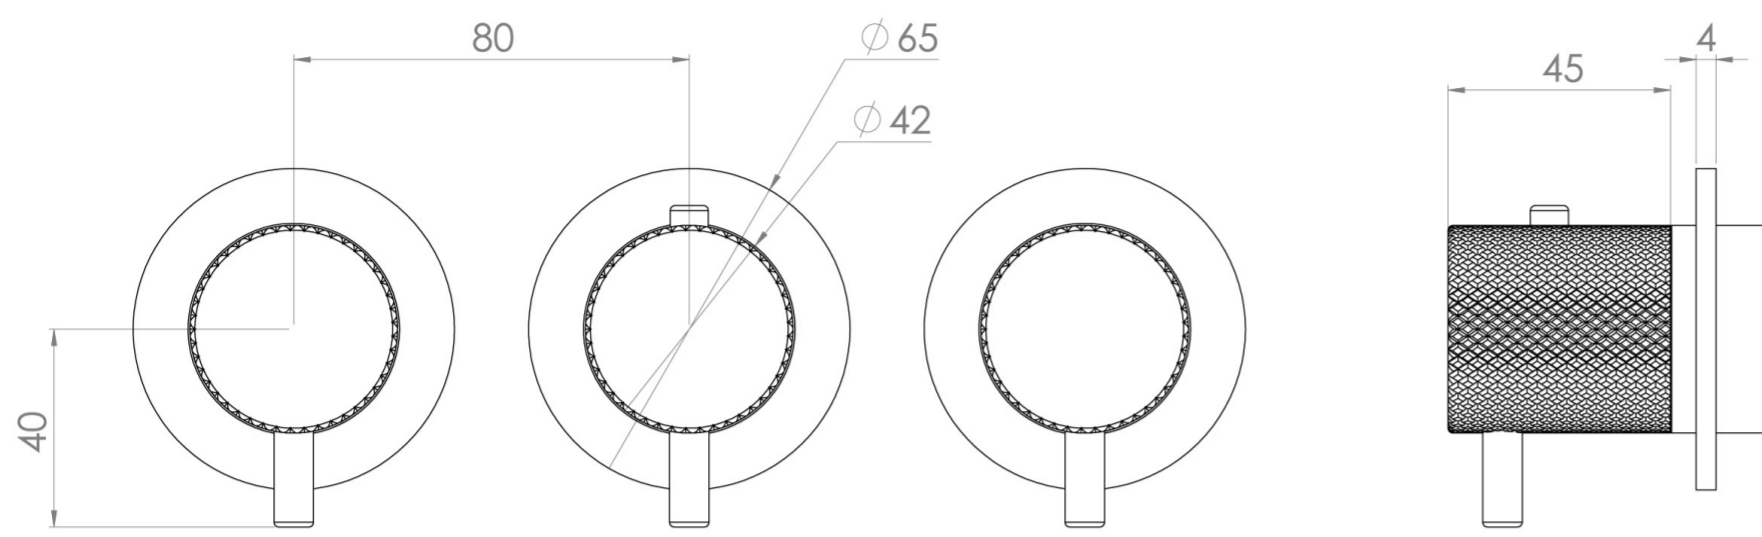

TECHNICAL DRAWING

FLOW RATE

- 0.5 Bar - Flowrate: 7.8 l/min
- 1 Bar - Flowrate: 16 l/min
- 2 Bar - Flowrate: 22.5 l/min
- 3 Bar - Flowrate: 28.5 l/min
- 5 Bar - Flowrate: 24.2 l/min

Saneux reserves the right to alter the specifications and product range without prior notice. Dimensions are given as a guide only. Dimensions should not be used for surrounding furniture, fixtures and fittings until the product is on site.

<https://saneux.com/products/cos-3-way-thermostatic-shower-ring-valve-kit-w-knurled-handle-landscape-brushed-brass>