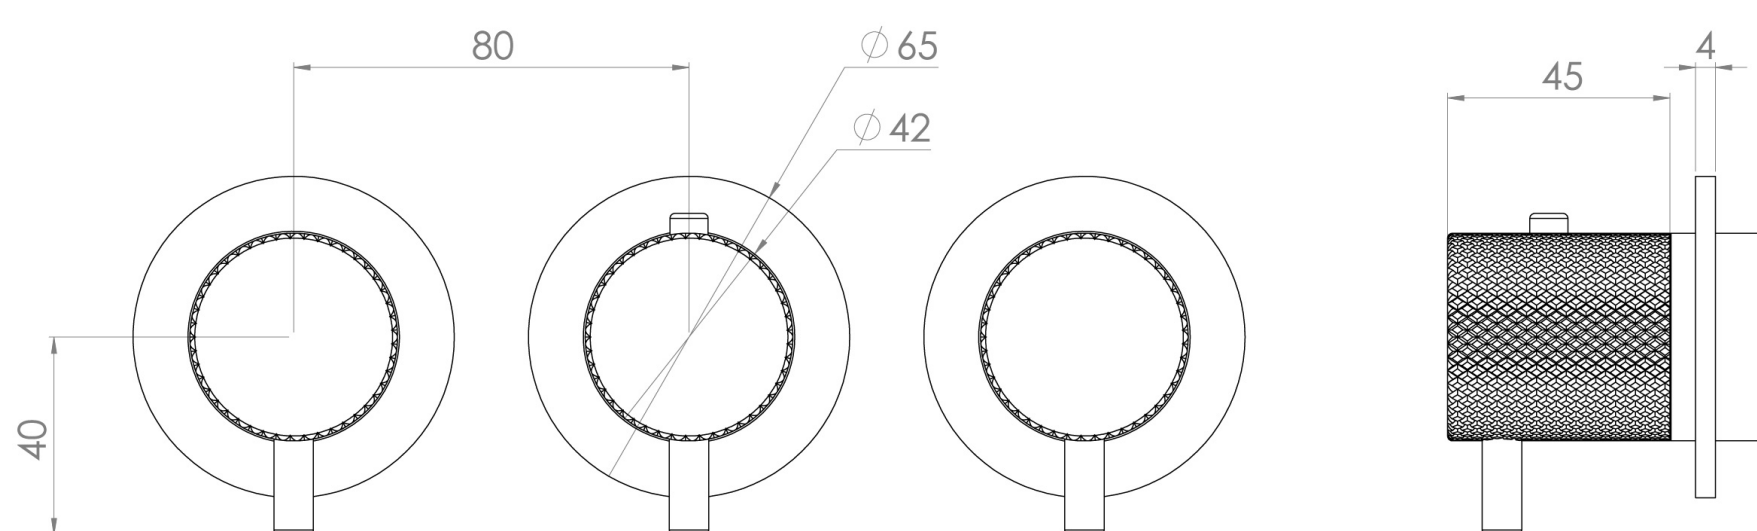

COS 3 WAY THERMOSTATIC SHOWER RING VALVE KIT - W/ KNURLED HANDLE - LANDSCAPE - CHROME

PRODUCT INFORMATION

Height:	73mm
Width:	225mm
Finish:	Chrome
Material:	Brass
Guarantee:	5 years
Outlets:	3

Product Code: CO321LRV.K

DESCRIPTION

The COS 3-Way Thermostatic Ring Valve combines luxury with minimalist design.

It features 3 outlets for controlling a shower head, handset, and bath filler. The left and right handles manage on/off functions, while the middle handle adjusts temperature.

WRAS Approved Valve

TECHNICAL DRAWING

FLOW RATE

- 0.5 Bar - Flowrate: 7.8 l/min
- 1 Bar - Flowrate: 16 l/min
- 2 Bar - Flowrate: 22.5 l/min
- 3 Bar - Flowrate: 28.5 l/min
- 5 Bar - Flowrate: 24.2 l/min

Saneux reserves the right to alter the specifications and product range without prior notice. Dimensions are given as a guide only. Dimensions should not be used for surrounding furniture, fixtures and fittings until the product is on site.