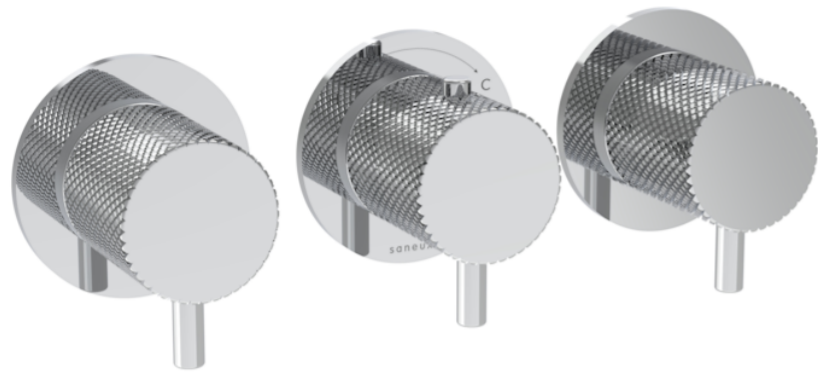

# COS 3 WAY THERMOSTATIC SHOWER RING VALVE KIT - W/ KNURLED HANDLE - LANDSCAPE - CHROME

## PRODUCT INFORMATION

|                   |         |
|-------------------|---------|
| <b>Height:</b>    | 73mm    |
| <b>Width:</b>     | 225mm   |
| <b>Finish:</b>    | Chrome  |
| <b>Material:</b>  | Brass   |
| <b>Guarantee:</b> | 5 years |
| <b>Outlets:</b>   | 3       |

## DESCRIPTION

The COS 3-Way Thermostatic Ring Valve combines luxury with minimalist design.

It features 3 outlets for controlling a shower head, handset, and bath filler. The left and right handles manage on/off functions, while the middle handle adjusts temperature.

<https://saneux.com/products/cos-3-way-thermostatic-shower-ring-valve-kit-w-knurled-handle-landscape-chrome>