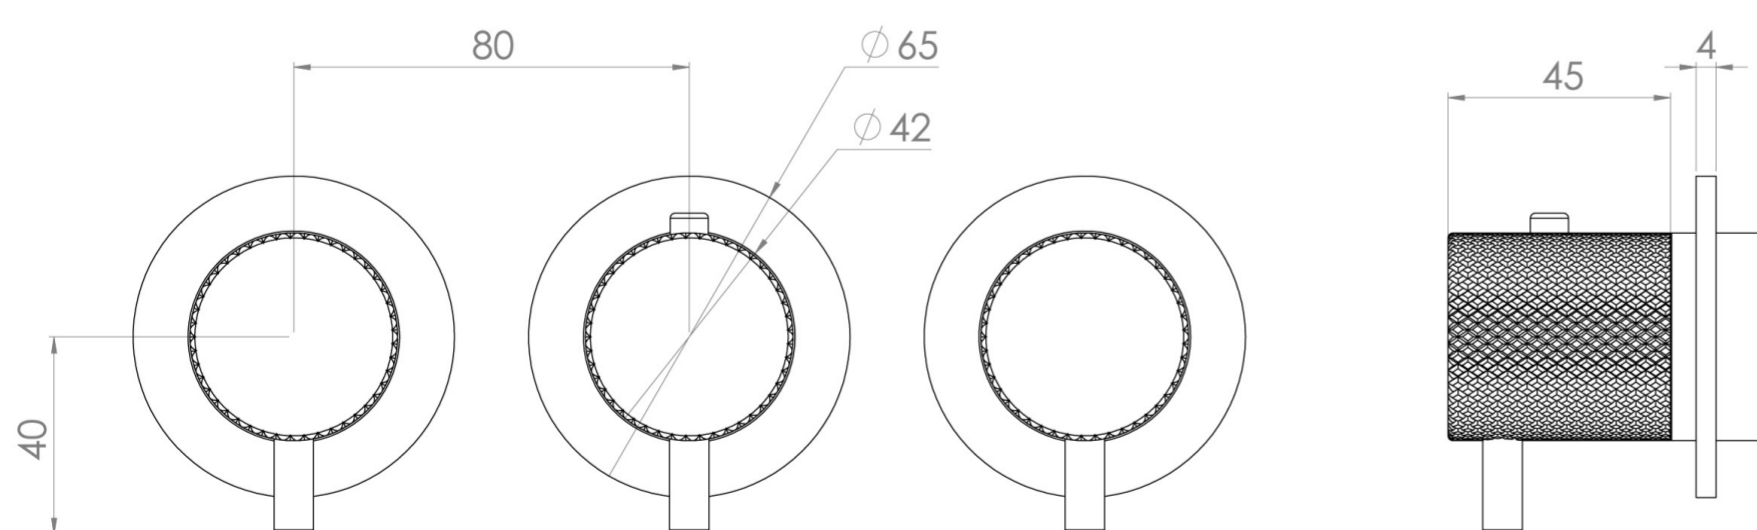

COS 3 WAY THERMOSTATIC SHOWER RING VALVE KIT - W/ KNURLED HANDLE - LANDSCAPE - CHROME

PRODUCT INFORMATION

Height:	73mm
Width:	225mm
Finish:	Chrome
Material:	Brass
Guarantee:	5 years
Outlets:	3

Product Code: CO321LRV.K

DESCRIPTION

The COS 3-Way Thermostatic Ring Valve combines luxury with minimalist design.

It features 3 outlets for controlling a shower head, handset, and bath filler. The left and right handles manage on/off functions, while the middle handle adjusts temperature.

WRAS Approved Valve

TECHNICAL DRAWING

FLOW RATE

- 0.5 Bar - Flowrate: 7.8 l/min
- 1 Bar - Flowrate: 16 l/min
- 2 Bar - Flowrate: 22.5 l/min
- 3 Bar - Flowrate: 28.5 l/min
- 5 Bar - Flowrate: 24.2 l/min

Saneux reserves the right to alter the specifications and product range without prior notice. Dimensions are given as a guide only. Dimensions should not be used for surrounding furniture, fixtures and fittings until the product is on site.