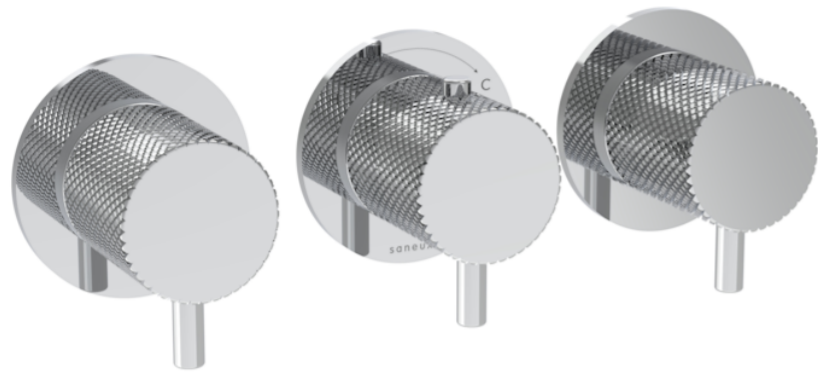

COS 3 WAY THERMOSTATIC SHOWER RING VALVE KIT - W/ KNURLED HANDLE - LANDSCAPE - CHROME

PRODUCT INFORMATION

Height:	73mm
Width:	225mm
Finish:	Chrome
Material:	Brass
Guarantee:	5 years
Outlets:	3

Product Code: CO321LRV.K

DESCRIPTION

The COS 3-Way Thermostatic Ring Valve combines luxury with minimalist design.

It features 3 outlets for controlling a shower head, handset, and bath filler. The left and right handles manage on/off functions, while the middle handle adjusts temperature.

Install it portrait or landscape and choose from three handle styles—Classic, Knurled, and Fluted—in five finishes: Chrome, Brushed Brass, Brushed Bronze, Brushed Nickel, and Satin Black. PVD coating ensures durability.

<https://saneux.com/products/cos-3-way-thermostatic-shower-ring-valve-kit-w-knurled-handle-landscape-chrome>