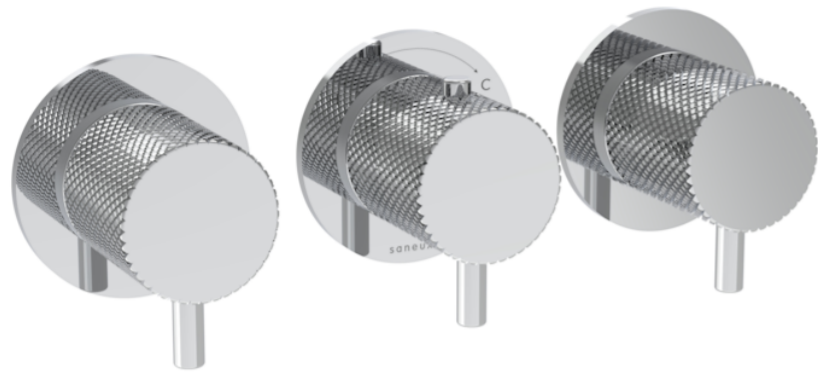

# COS 3 WAY THERMOSTATIC SHOWER RING VALVE KIT - W/ KNURLED HANDLE - LANDSCAPE - CHROME

## PRODUCT INFORMATION

<b>Height:</b>	73mm
<b>Width:</b>	225mm
<b>Finish:</b>	Chrome
<b>Material:</b>	Brass
<b>Guarantee:</b>	5 years
<b>Outlets:</b>	3

**Product Code:** CO321LRV.K

## DESCRIPTION

The COS 3-Way Thermostatic Ring Valve combines luxury with minimalist design.

It features 3 outlets for controlling a shower head, handset, and bath filler. The left and right handles manage on/off functions, while the middle handle adjusts temperature.

<https://saneux.com/products/cos-3-way-thermostatic-shower-ring-valve-kit-w-knurled-handle-landscape-chrome>