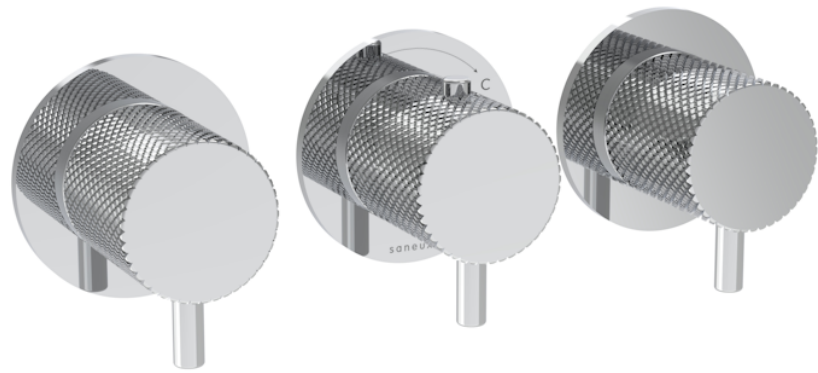

COS 3 WAY THERMOSTATIC SHOWER RING VALVE KIT - W/ KNURLED HANDLE - LANDSCAPE - CHROME

PRODUCT INFORMATION

Height:	73mm
Width:	225mm
Finish:	Chrome
Material:	Brass
Guarantee:	5 years
Outlets:	3

Product Code: CO321LRV.K

DESCRIPTION

The COS 3-Way Thermostatic Ring Valve combines luxury with minimalist design.

It features 3 outlets for controlling a shower head, handset, and bath filler. The left and right handles manage on/off functions, while the middle handle adjusts temperature.

Install it portrait or landscape and choose from three handle styles—Classic, Knurled, and Fluted—in five finishes: Chrome, Brushed Brass, Brushed Bronze, Brushed Nickel, and Satin Black. PVD coating ensures durability.

<https://saneux.com/products/cos-3-way-thermostatic-shower-ring-valve-kit-w-knurled-handle-landscape-chrome>