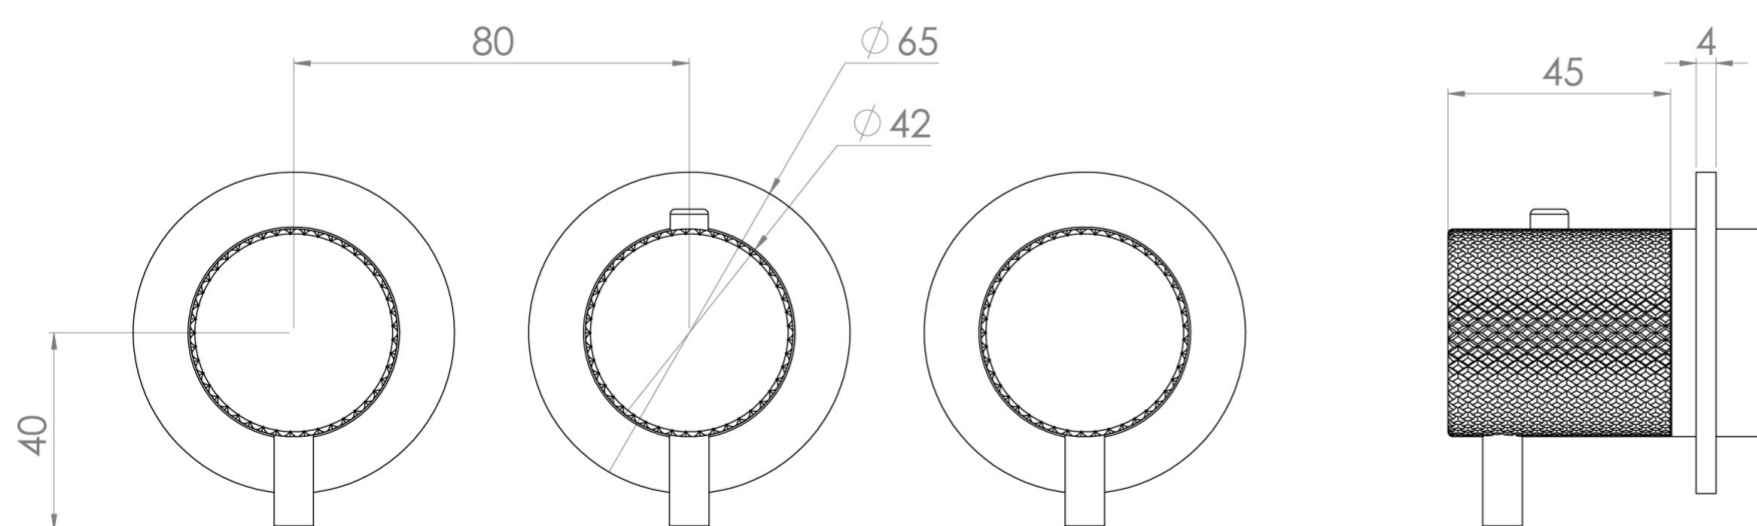

TECHNICAL DRAWING

FLOW RATE

- 0.5 Bar - Flowrate: 7.8 l/min
- 1 Bar - Flowrate: 16 l/min
- 2 Bar - Flowrate: 22.5 l/min
- 3 Bar - Flowrate: 28.5 l/min
- 5 Bar - Flowrate: 24.2 l/min