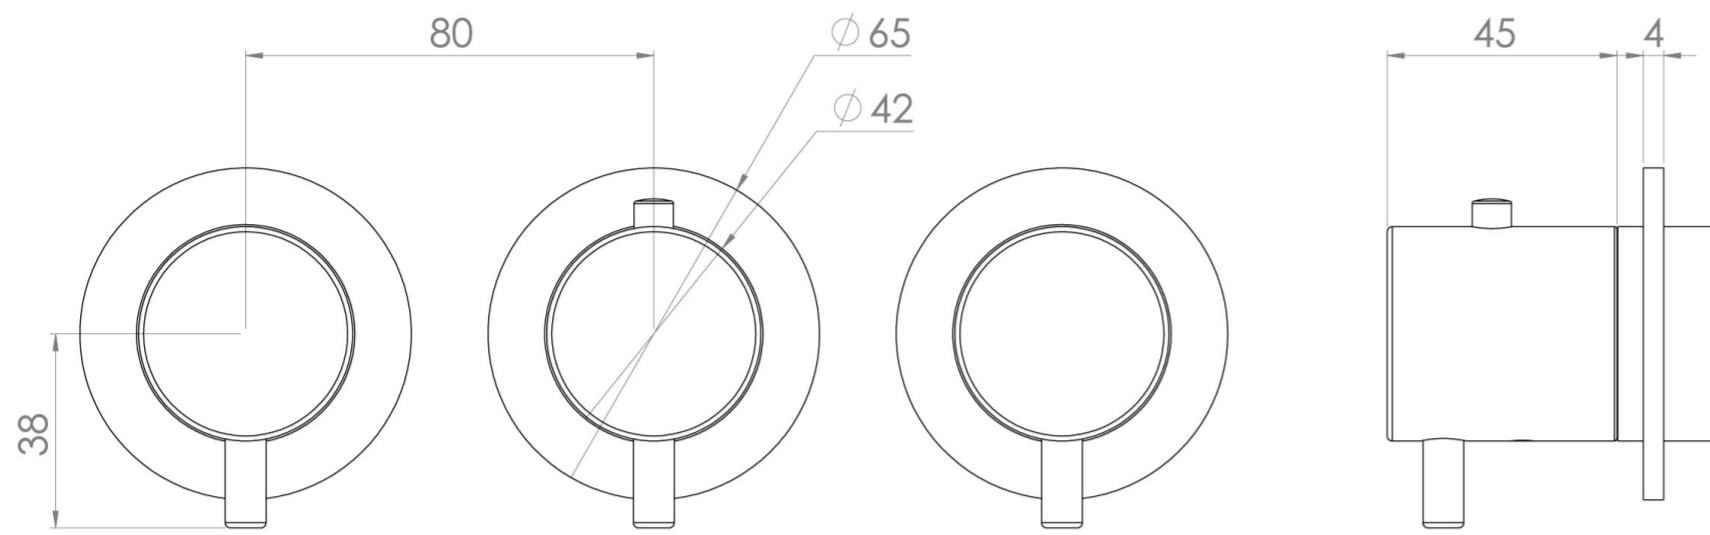

COS 3 WAY THERMOSTATIC SHOWER RING VALVE KIT - W/ CLASSIC HANDLE - LANDSCAPE - BRUSHED BRONZE

Product Code: CO321LRV.BR

PRODUCT INFORMATION

Height:	65mm
Width:	225mm
Finish:	Brushed Bronze (PVD)
Material	Brass
Guarantee	5 years
Outlets	3

DESCRIPTION

The COS 3-Way Thermostatic Ring Valve combines luxury with minimalist design.

It features 3 outlets for controlling a shower head, handset, and bath filler. The left and right handles manage on/off functions, while the middle handle adjusts temperature.

WRAS Approved Valve

TECHNICAL DRAWING

FLOW RATE

- 0.5 Bar - Flowrate: 7.8 l/min
- 1 Bar - Flowrate: 16 l/min
- 2 Bar - Flowrate: 22.5 l/min
- 3 Bar - Flowrate: 28.5 l/min
- 5 Bar - Flowrate: 24.2 l/min

Saneux reserves the right to alter the specifications and product range without prior notice. Dimensions are given as a guide only. Dimensions should not be used for surrounding furniture, fixtures and fittings until the product is on site.