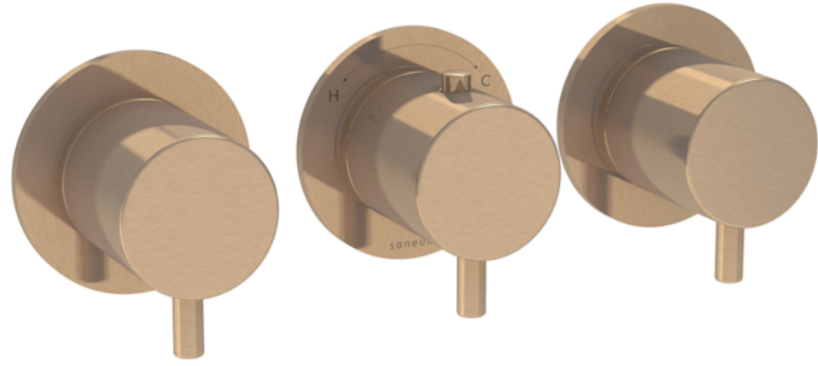

COS 3 WAY THERMOSTATIC SHOWER RING VALVE KIT - W/ CLASSIC HANDLE - LANDSCAPE - BRUSHED BRONZE

PRODUCT INFORMATION

Height:	73mm
Width:	225mm
Finish:	Brushed Bronze (PVD)
Material	Brass
Guarantee	5 years
Outlets	3

Product Code: CO321LRV.BR

DESCRIPTION

The COS 3-Way Thermostatic Ring Valve combines luxury with minimalist design.

It features 3 outlets for controlling a shower head, handset, and bath filler. The left and right handles manage on/off functions, while the middle handle adjusts temperature.

Install it portrait or landscape and choose from three handle styles—Classic, Knurled, and Fluted—in five finishes: Chrome, Brushed Brass, Brushed Bronze, Brushed Nickel, and Satin Black. PVD coating ensures durability.

<https://saneux.com/products/cos-3-way-thermostatic-shower-ring-valve-kit-w-classic-handle-landscape-brushed-bronze>