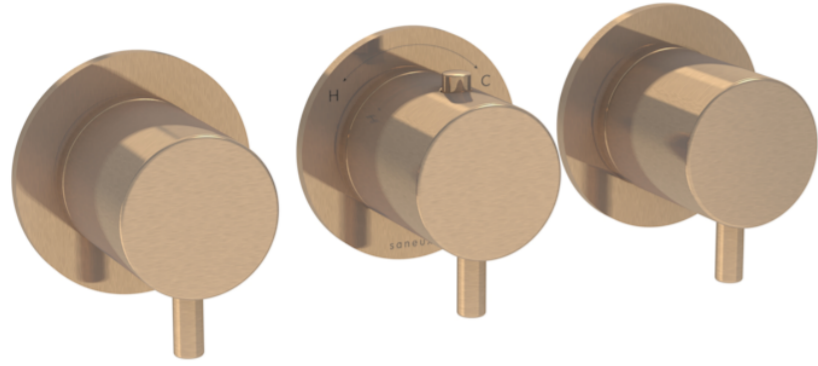

COS 3 WAY THERMOSTATIC SHOWER RING VALVE KIT - W/ CLASSIC HANDLE - LANDSCAPE - BRUSHED BRONZE

Product Code: CO321LRV.BR

PRODUCT INFORMATION

Height:	65mm
Width:	225mm
Finish:	Brushed Bronze (PVD)
Material	Brass
Guarantee	5 years
Outlets	3

DESCRIPTION

The COS 3-Way Thermostatic Ring Valve combines luxury with minimalist design.

It features 3 outlets for controlling a shower head, handset, and bath filler. The left and right handles manage on/off functions, while the middle handle adjusts temperature.

Install it portrait or landscape and choose from three handle styles—Classic, Knurled, and Fluted—in five finishes: Chrome, Brushed Brass, Brushed Bronze, Brushed Nickel, and Satin Black. PVD coating ensures durability.

<https://saneux.com/products/cos-3-way-thermostatic-shower-ring-valve-kit-w-classic-handle-landscape-brushed-bronze>