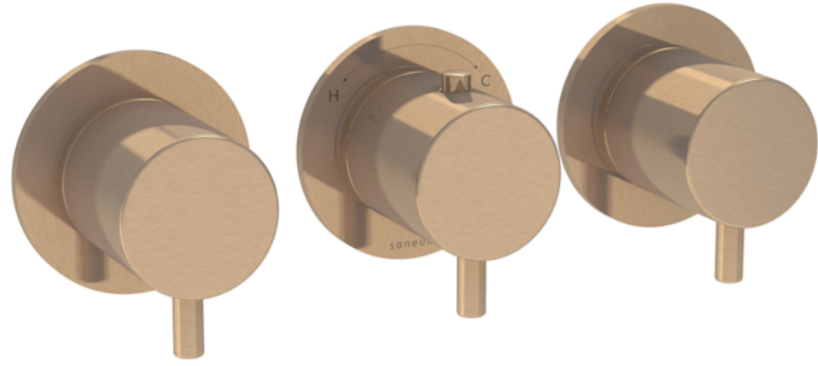

COS 3 WAY THERMOSTATIC SHOWER RING VALVE KIT - W/ CLASSIC HANDLE - LANDSCAPE - BRUSHED BRONZE

Product Code: CO321LRV.BR

PRODUCT INFORMATION

Height:	73mm
Width:	225mm
Finish:	Brushed Bronze (PVD)
Material	Brass
Guarantee	5 years
Outlets	3

DESCRIPTION

The COS 3-Way Thermostatic Ring Valve combines luxury with minimalist design.

It features 3 outlets for controlling a shower head, handset, and bath filler. The left and right handles manage on/off functions, while the middle handle adjusts temperature.

Install it portrait or landscape and choose from three handle styles—Classic, Knurled, and Fluted—in five finishes: Chrome, Brushed Brass, Brushed Bronze, Brushed Nickel, and Satin Black. PVD coating ensures durability.

<https://saneux.com/products/cos-3-way-thermostatic-shower-ring-valve-kit-w-classic-handle-landscape-brushed-bronze>