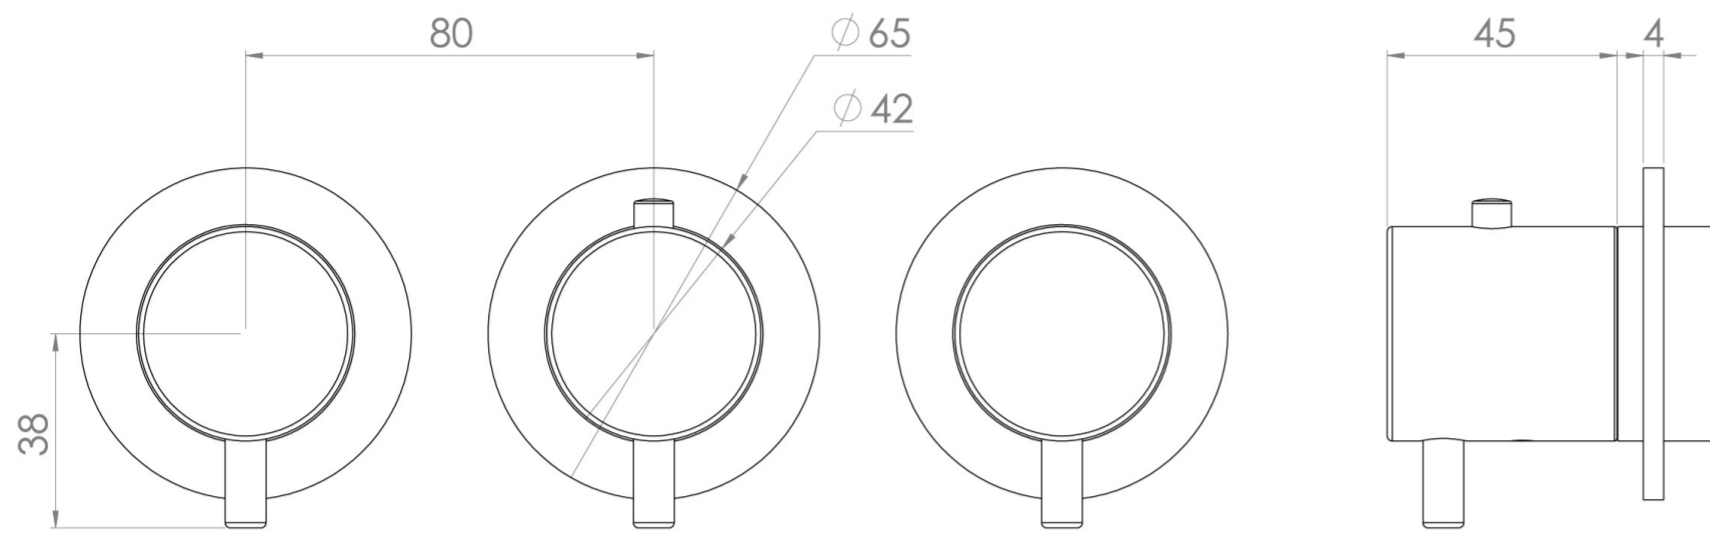

COS 3 WAY THERMOSTATIC SHOWER RING VALVE KIT - W/ CLASSIC HANDLE - LANDSCAPE - BRUSHED BRONZE

Product Code: CO321LRV.BR

PRODUCT INFORMATION

Height:	73mm
Width:	225mm
Finish:	Brushed Bronze (PVD)
Material	Brass
Guarantee	5 years
Outlets	3

DESCRIPTION

The COS 3-Way Thermostatic Ring Valve combines luxury with minimalist design.

It features 3 outlets for controlling a shower head, handset, and bath filler. The left and right handles manage on/off functions, while the middle handle adjusts temperature.

WRAS Approved Valve

TECHNICAL DRAWING

FLOW RATE

- 0.5 Bar - Flowrate: 7.8 l/min
- 1 Bar - Flowrate: 16 l/min
- 2 Bar - Flowrate: 22.5 l/min
- 3 Bar - Flowrate: 28.5 l/min
- 5 Bar - Flowrate: 24.2 l/min

Saneux reserves the right to alter the specifications and product range without prior notice. Dimensions are given as a guide only. Dimensions should not be used for surrounding furniture, fixtures and fittings until the product is on site.