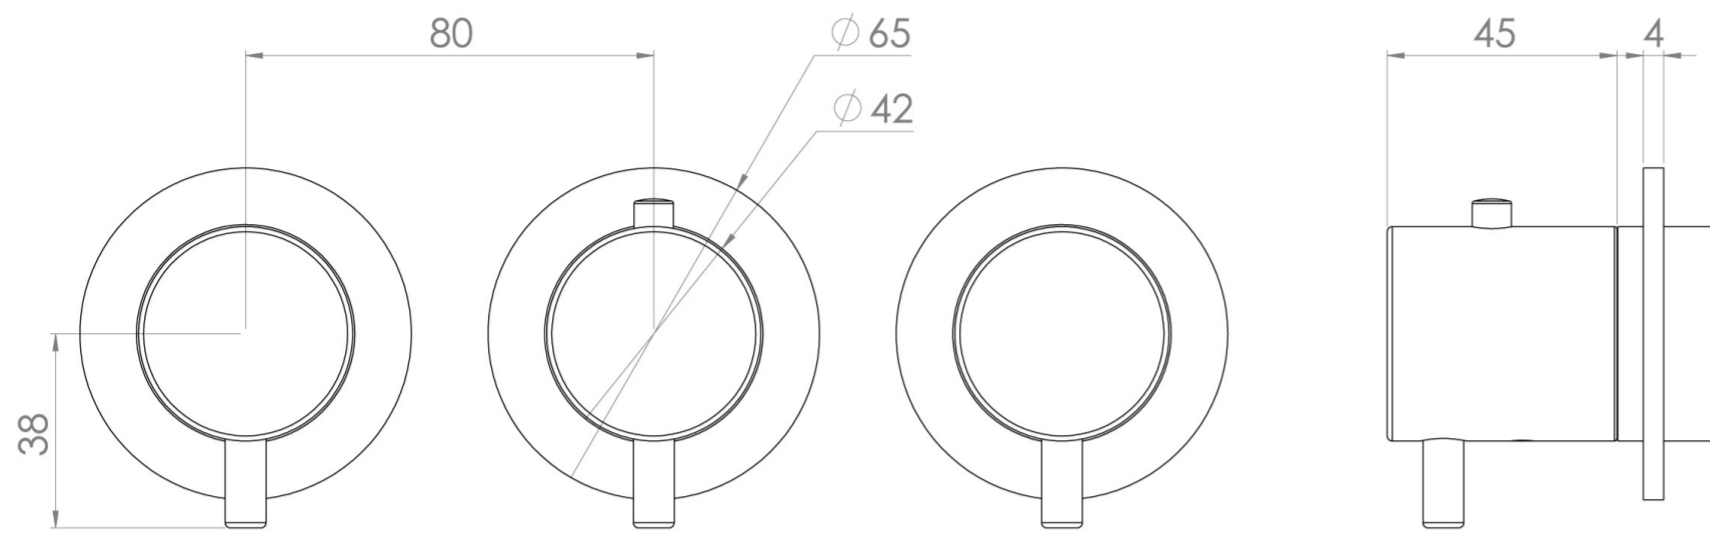

COS 3 WAY THERMOSTATIC SHOWER RING VALVE KIT - W/ CLASSIC HANDLE - LANDSCAPE - BRUSHED BRONZE

PRODUCT INFORMATION

Height:	73mm
Width:	225mm
Finish:	Brushed Bronze (PVD)
Material	Brass
Guarantee	5 years
Outlets	3

Product Code: CO321LRV.BR

DESCRIPTION

The COS 3-Way Thermostatic Ring Valve combines luxury with minimalist design.

It features 3 outlets for controlling a shower head, handset, and bath filler. The left and right handles manage on/off functions, while the middle handle adjusts temperature.

WRAS Approved Valve

TECHNICAL DRAWING

FLOW RATE

- 0.5 Bar - Flowrate: 7.8 l/min
- 1 Bar - Flowrate: 16 l/min
- 2 Bar - Flowrate: 22.5 l/min
- 3 Bar - Flowrate: 28.5 l/min
- 5 Bar - Flowrate: 24.2 l/min

Saneux reserves the right to alter the specifications and product range without prior notice. Dimensions are given as a guide only. Dimensions should not be used for surrounding furniture, fixtures and fittings until the product is on site.