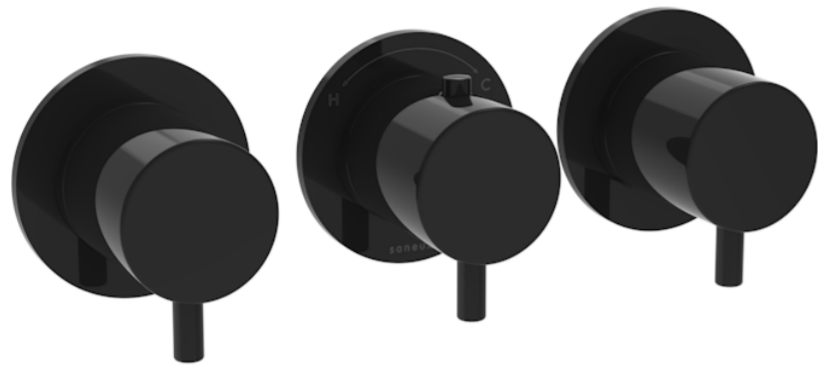

COS 3 WAY THERMOSTATIC SHOWER RING VALVE KIT - W/ CLASSIC HANDLE - LANDSCAPE - SATIN BLACK

PRODUCT INFORMATION

Finish:	Satin Black (PVD)
Material	Brass
Guarantee	5 years

Product Code: CO321LRV.SB

TECHNICAL DRAWING

<https://saneux.com/products/cos-3-way-thermostatic-shower-ring-valve-kit-w-classic-handle-landscape-satin-black>