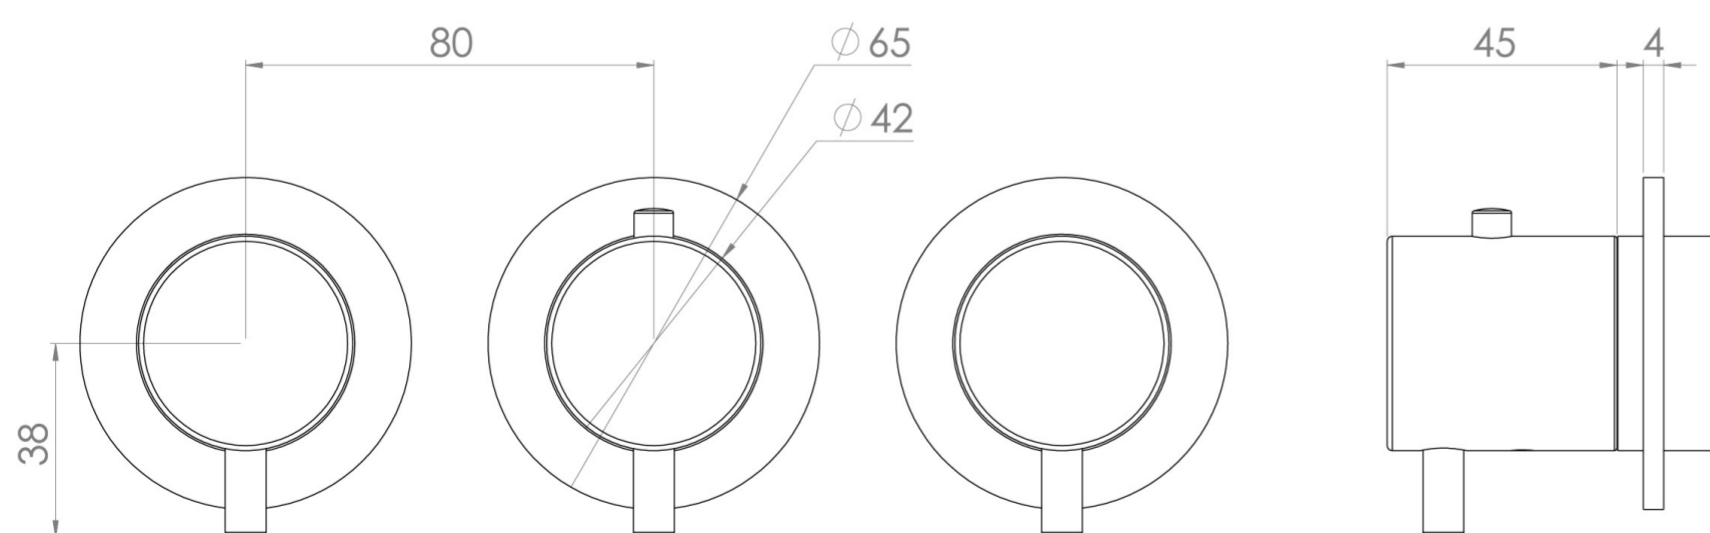

TECHNICAL DRAWING

FLOW RATE

- 0.5 Bar - Flowrate: 7.8 l/min
- 1 Bar - Flowrate: 16 l/min
- 2 Bar - Flowrate: 22.5 l/min
- 3 Bar - Flowrate: 28.5 l/min
- 5 Bar - Flowrate: 24.2 l/min