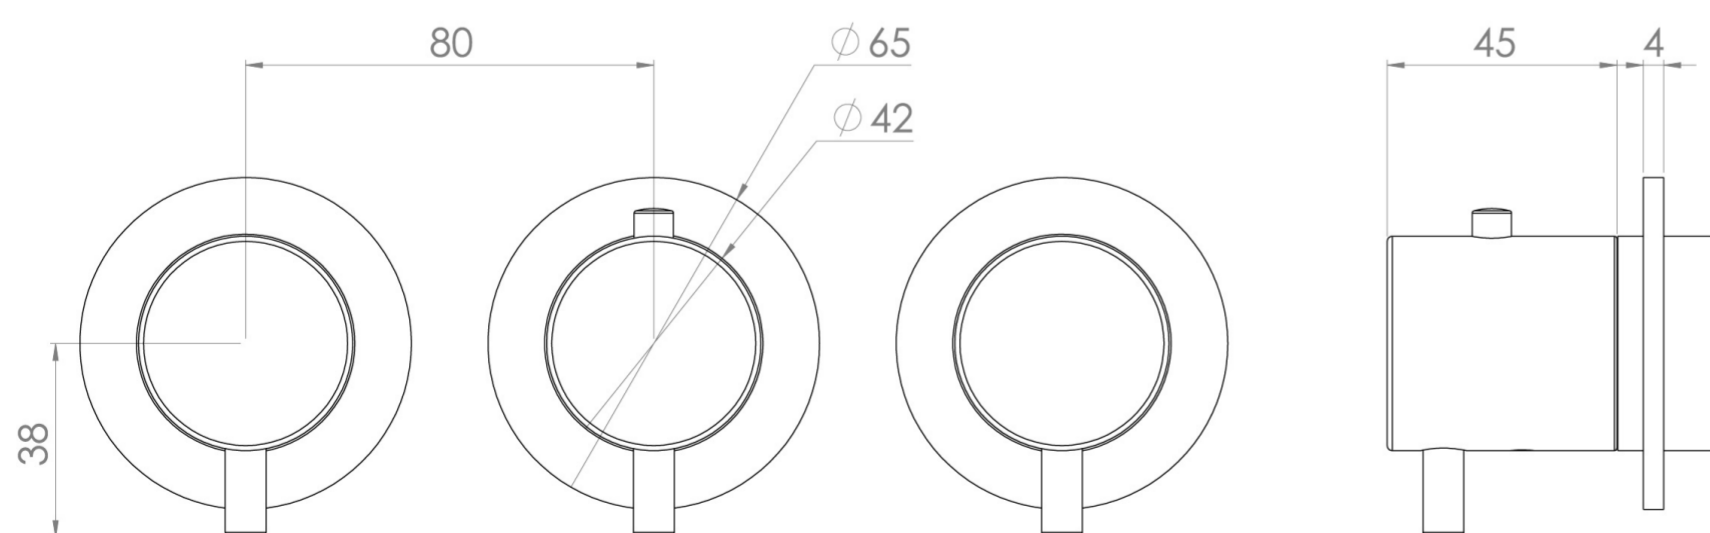

COS 3 WAY THERMOSTATIC SHOWER RING VALVE KIT - W/ CLASSIC HANDLE - LANDSCAPE - SATIN BLACK

PRODUCT INFORMATION

Height:	73mm
Width:	225mm
Finish:	Satin Black (PVD)
Material:	Brass
Guarantee:	5 years
Outlets:	3

Product Code: CO321LRV.SB

DESCRIPTION

The COS 3-Way Thermostatic Ring Valve combines luxury with minimalist design.

It features 3 outlets for controlling a shower head, handset, and bath filler. The left and right handles manage on/off functions, while the middle handle adjusts temperature.

WRAS Approved Valve

TECHNICAL DRAWING

FLOW RATE

- 0.5 Bar - Flowrate: 7.8 l/min
- 1 Bar - Flowrate: 16 l/min
- 2 Bar - Flowrate: 22.5 l/min
- 3 Bar - Flowrate: 28.5 l/min
- 5 Bar - Flowrate: 24.2 l/min

Saneux reserves the right to alter the specifications and product range without prior notice. Dimensions are given as a guide only. Dimensions should not be used for surrounding furniture, fixtures and fittings until the product is on site.