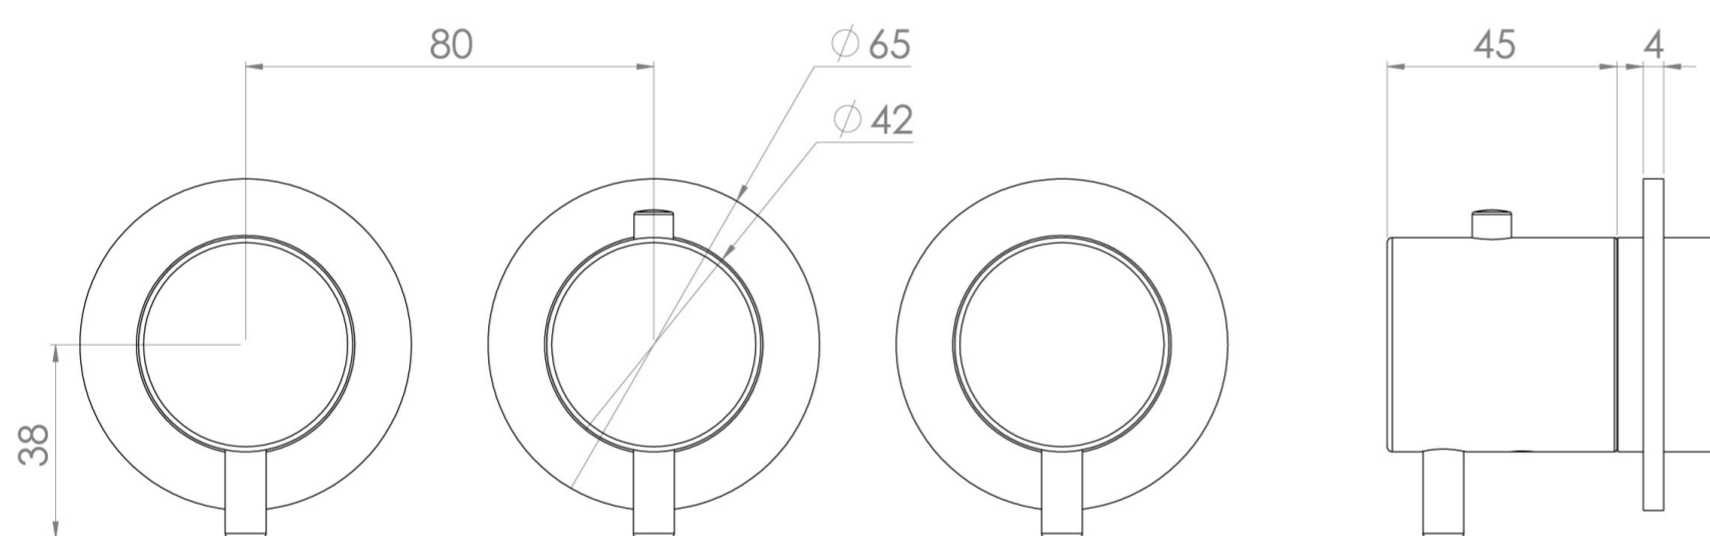

COS 3 WAY THERMOSTATIC SHOWER RING VALVE KIT - W/ CLASSIC HANDLE - LANDSCAPE - SATIN BLACK

PRODUCT INFORMATION

Finish:	Satin Black (PVD)
Material	Brass
Guarantee	5 years

Product Code: CO321LRV.SB

TECHNICAL DRAWING

<https://saneux.com/products/cos-3-way-thermostatic-shower-ring-valve-kit-w-classic-handle-landscape-satin-black>