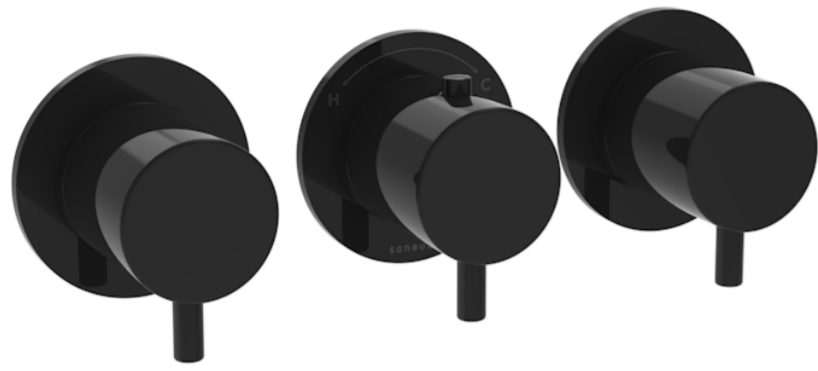

# COS 3 WAY THERMOSTATIC SHOWER RING VALVE KIT - W/ CLASSIC HANDLE - LANDSCAPE - SATIN BLACK

## PRODUCT INFORMATION

<b>Height:</b>	73mm
<b>Width:</b>	225mm
<b>Finish:</b>	Satin Black (PVD)
<b>Material:</b>	Brass
<b>Guarantee:</b>	5 years
<b>Outlets:</b>	3

**Product Code:** CO321LRV.SB

## DESCRIPTION

The COS 3-Way Thermostatic Ring Valve combines luxury with minimalist design.

It features 3 outlets for controlling a shower head, handset, and bath filler. The left and right handles manage on/off functions, while the middle handle adjusts temperature.

<https://saneux.com/products/cos-3-way-thermostatic-shower-ring-valve-kit-w-classic-handle-landscape-satin-black>