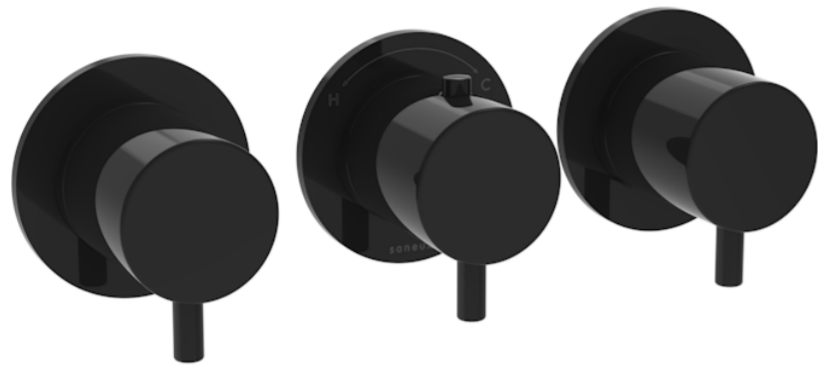

COS 3 WAY THERMOSTATIC SHOWER RING VALVE KIT - W/ CLASSIC HANDLE - LANDSCAPE - SATIN BLACK

PRODUCT INFORMATION

Height:	73mm
Width:	225mm
Finish:	Satin Black (PVD)
Material:	Brass
Guarantee:	5 years
Outlets:	3

Product Code: CO321LRV.SB

DESCRIPTION

The COS 3-Way Thermostatic Ring Valve combines luxury with minimalist design.

It features 3 outlets for controlling a shower head, handset, and bath filler. The left and right handles manage on/off functions, while the middle handle adjusts temperature.

Install it portrait or landscape and choose from three handle styles—Classic, Knurled, and Fluted—in five finishes: Chrome, Brushed Brass, Brushed Bronze, Brushed Nickel, and Satin Black. PVD coating ensures durability.

<https://saneux.com/products/cos-3-way-thermostatic-shower-ring-valve-kit-w-classic-handle-landscape-satin-black>