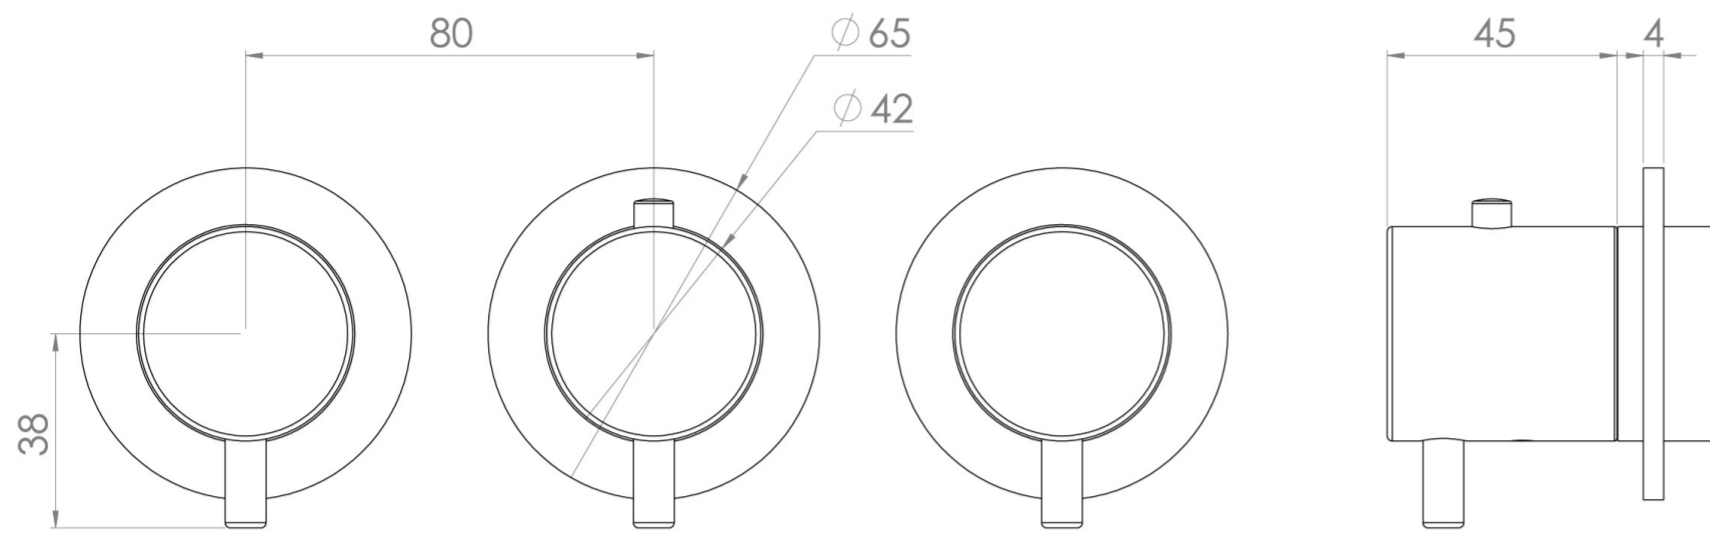

TECHNICAL DRAWING

FLOW RATE

- 0.5 Bar - Flowrate: 7.8 l/min
- 1 Bar - Flowrate: 16 l/min
- 2 Bar - Flowrate: 22.5 l/min
- 3 Bar - Flowrate: 28.5 l/min
- 5 Bar - Flowrate: 24.2 l/min

Saneux reserves the right to alter the specifications and product range without prior notice. Dimensions are given as a guide only. Dimensions should not be used for surrounding furniture, fixtures and fittings until the product is on site.

<https://saneux.com/products/cos-3-way-thermostatic-shower-ring-valve-kit-w-classic-handle-landscape-brushed-brass>