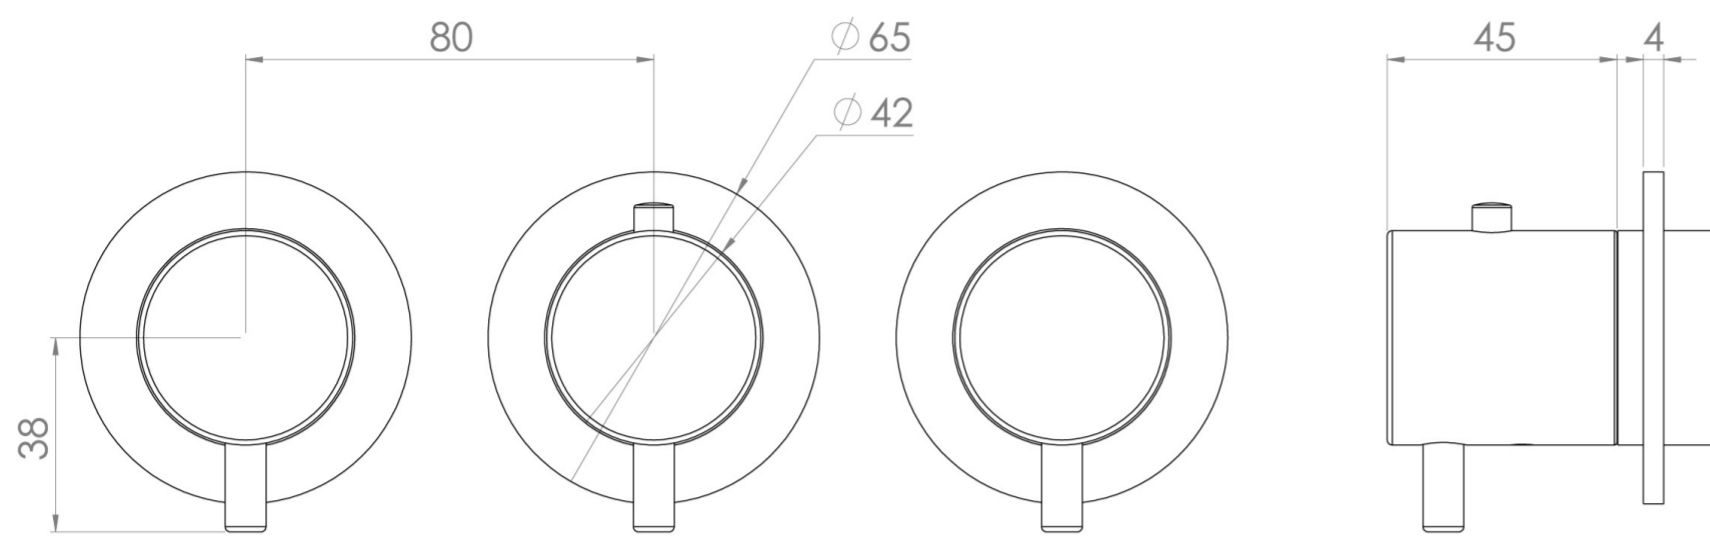

COS 3 WAY THERMOSTATIC SHOWER RING VALVE KIT - W/ CLASSIC HANDLE - LANDSCAPE - BRUSHED BRASS

Product Code: CO321LRV.BB

PRODUCT INFORMATION

Height:	73mm
Width:	225mm
Finish:	Brushed Brass (PVD)
Material	Brass
Guarantee	5 years
Outlets	3

DESCRIPTION

The COS 3-Way Thermostatic Ring Valve combines luxury with minimalist design.

It features 3 outlets for controlling a shower head, handset, and bath filler. The left and right handles manage on/off functions, while the middle handle adjusts temperature.

WRAS Approved Valve

TECHNICAL DRAWING

FLOW RATE

- 0.5 Bar - Flowrate: 7.8 l/min
- 1 Bar - Flowrate: 16 l/min
- 2 Bar - Flowrate: 22.5 l/min
- 3 Bar - Flowrate: 28.5 l/min
- 5 Bar - Flowrate: 24.2 l/min

Saneux reserves the right to alter the specifications and product range without prior notice. Dimensions are given as a guide only. Dimensions should not be used for surrounding furniture, fixtures and fittings until the product is on site.