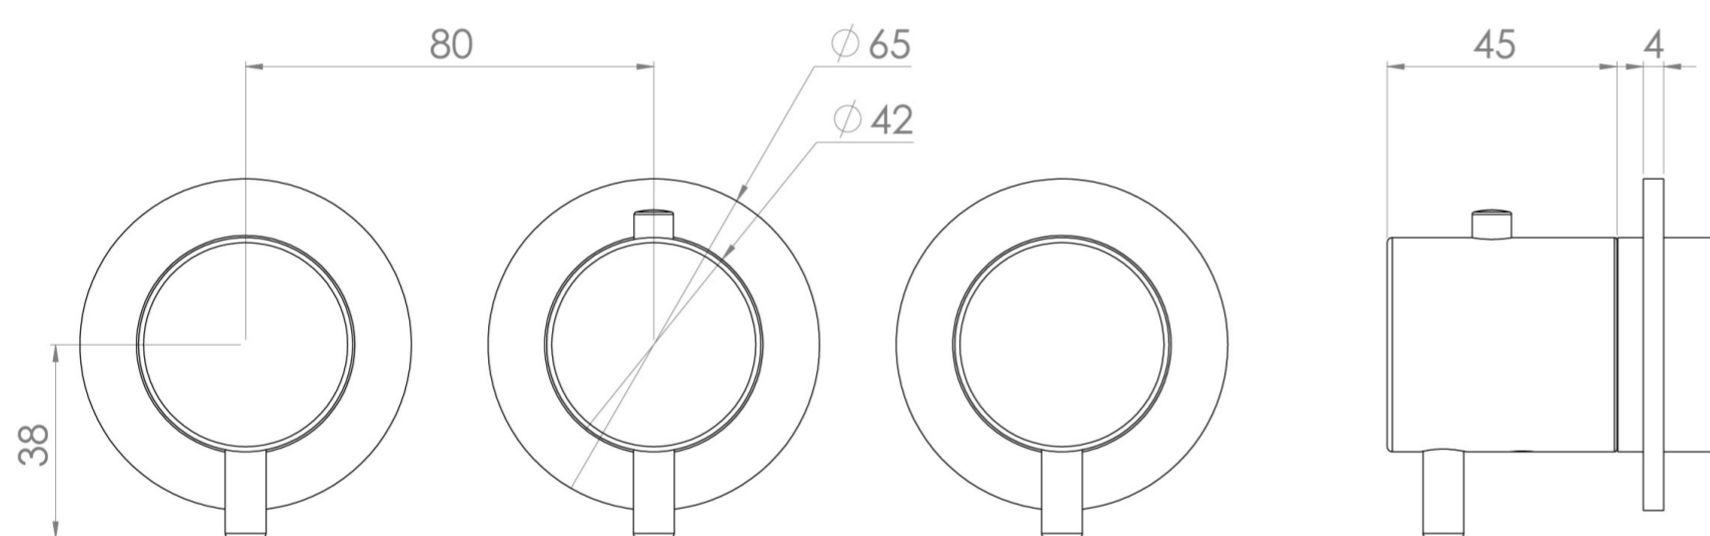

COS 3 WAY THERMOSTATIC SHOWER RING VALVE KIT - W/ CLASSIC HANDLE - LANDSCAPE - CHROME

PRODUCT INFORMATION

Finish:	Chrome
Material	Brass
Guarantee	5 years

Product Code: CO321LRV

TECHNICAL DRAWING

Saneux reserves the right to alter the specifications and product range without prior notice. Dimensions are given as a guide only. Dimensions should not be used for surrounding furniture, fixtures and fittings until the product is on site.

<https://saneux.com/products/cos-3-way-thermostatic-shower-ring-valve-kit-w-classic-handle-landscape-chrome>