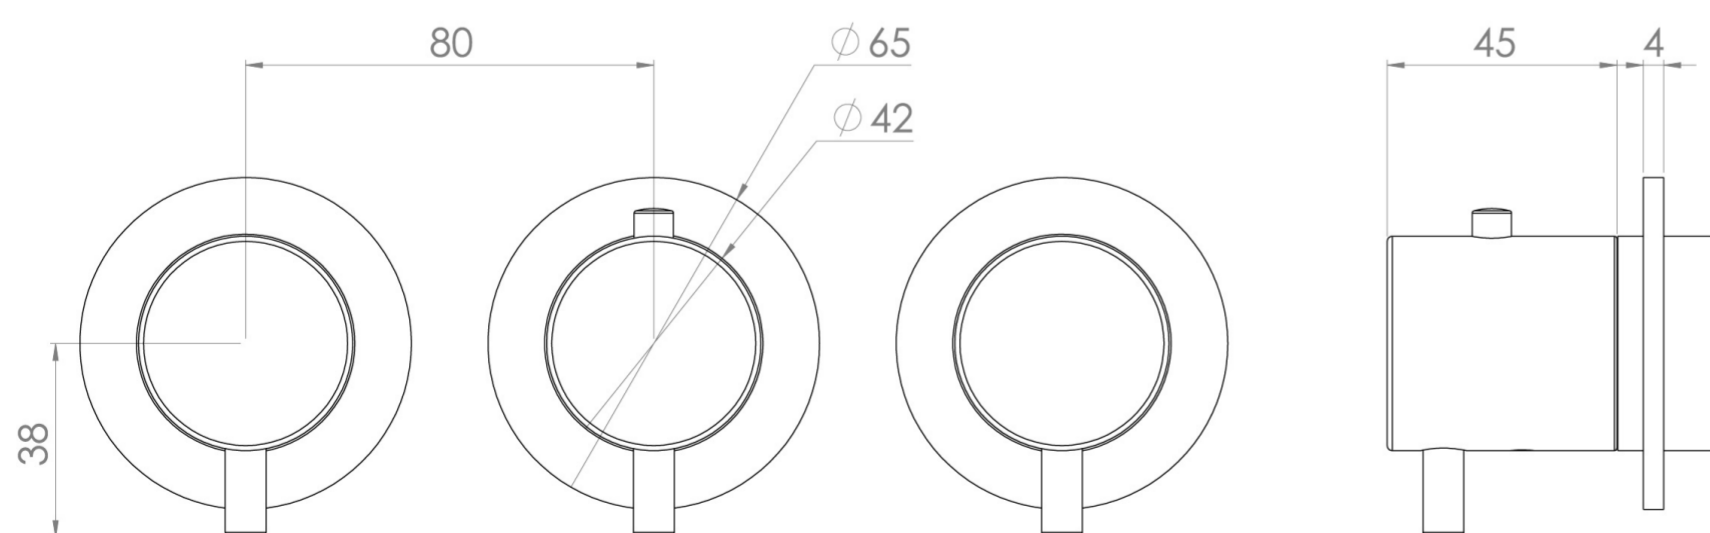

## PRODUCT INFORMATION

<b>Height:</b>	73mm
<b>Width:</b>	225mm
<b>Finish:</b>	Chrome
<b>Material:</b>	Brass
<b>Guarantee:</b>	5 years
<b>Outlets:</b>	3

**Product Code:** CO321LRV

## DESCRIPTION

The COS 3-Way Thermostatic Ring Valve combines luxury with minimalist design.

It features 3 outlets for controlling a shower head, handset, and bath filler. The left and right handles manage on/off functions, while the middle handle adjusts temperature.

## FLOW RATE

- 0.5 Bar - Flowrate: 7.8 l/min
- 1 Bar - Flowrate: 16 l/min
- 2 Bar - Flowrate: 22.5 l/min
- 3 Bar - Flowrate: 28.5 l/min
- 5 Bar - Flowrate: 24.2 l/min

Saneux reserves the right to alter the specifications and product range without prior notice. Dimensions are given as a guide only. Dimensions should not be used for surrounding furniture, fixtures and fittings until the product is on site.