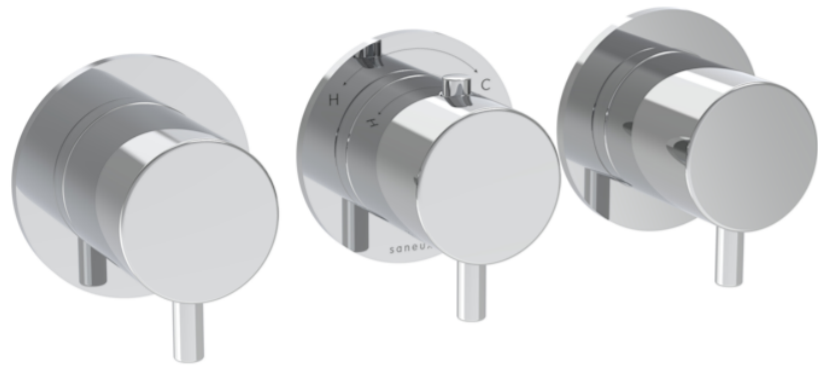

COS 3 WAY THERMOSTATIC SHOWER RING VALVE KIT - W/ CLASSIC HANDLE - LANDSCAPE - CHROME

PRODUCT INFORMATION

Finish:	Chrome
Material	Brass
Guarantee	5 years

Product Code: CO321LRV

TECHNICAL DRAWING

Saneux reserves the right to alter the specifications and product range without prior notice. Dimensions are given as a guide only. Dimensions should not be used for surrounding furniture, fixtures and fittings until the product is on site.

<https://saneux.com/products/cos-3-way-thermostatic-shower-ring-valve-kit-w-classic-handle-landscape-chrome>