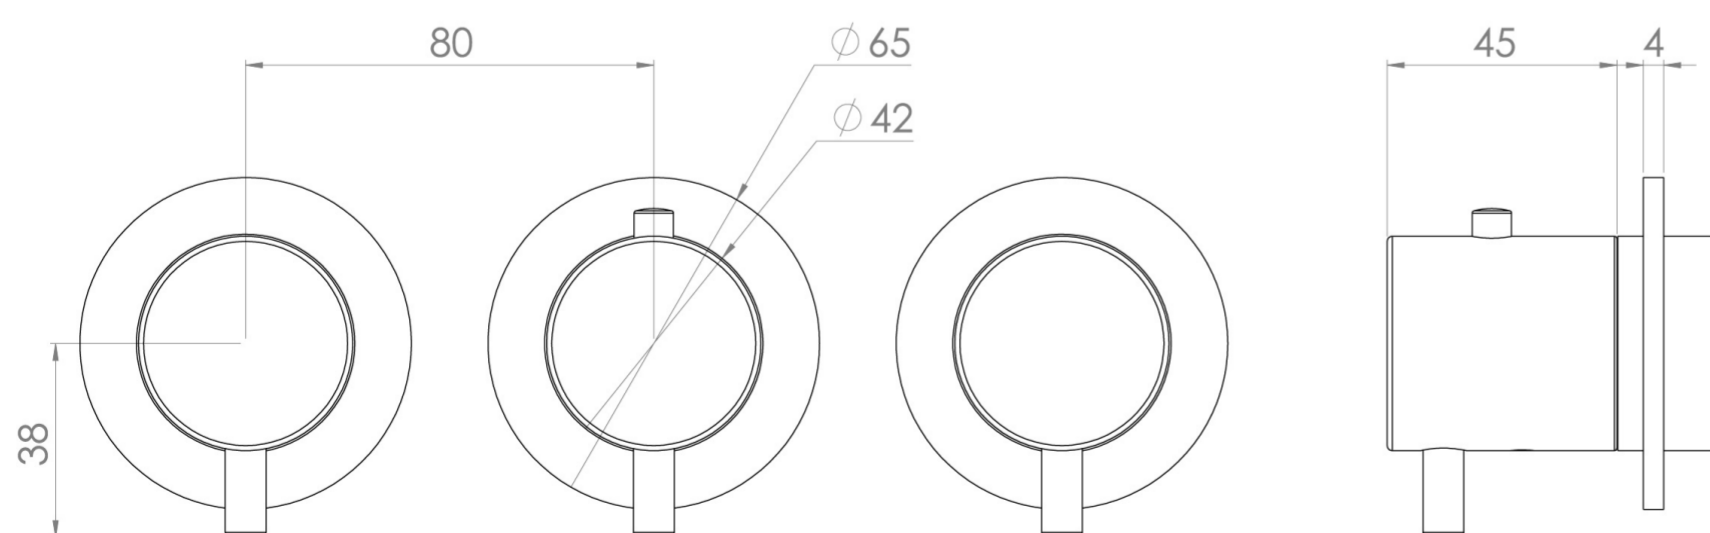

COS 3 WAY THERMOSTATIC SHOWER RING VALVE KIT - W/ CLASSIC HANDLE - LANDSCAPE - CHROME

PRODUCT INFORMATION

Height:	73mm
Width:	225mm
Finish:	Chrome
Material:	Brass
Guarantee:	5 years
Outlets:	3

Product Code: CO321LRV

DESCRIPTION

The COS 3-Way Thermostatic Ring Valve combines luxury with minimalist design.

It features 3 outlets for controlling a shower head, handset, and bath filler. The left and right handles manage on/off functions, while the middle handle adjusts temperature.

WRAS Approved Valve

TECHNICAL DRAWING

FLOW RATE

- 0.5 Bar - Flowrate: 7.8 l/min
- 1 Bar - Flowrate: 16 l/min
- 2 Bar - Flowrate: 22.5 l/min
- 3 Bar - Flowrate: 28.5 l/min
- 5 Bar - Flowrate: 24.2 l/min

Saneux reserves the right to alter the specifications and product range without prior notice. Dimensions are given as a guide only. Dimensions should not be used for surrounding furniture, fixtures and fittings until the product is on site.