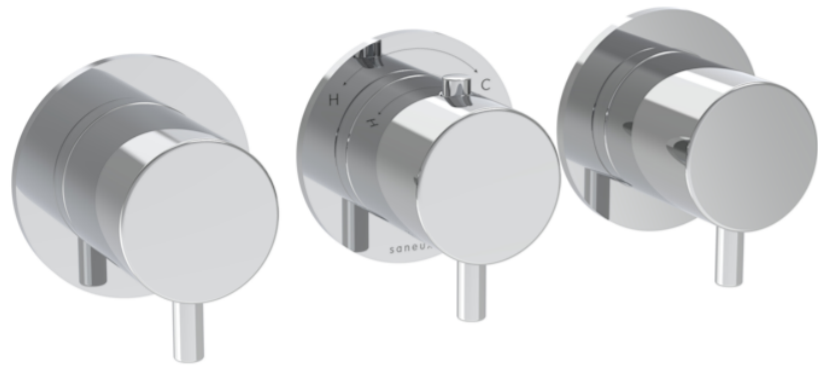

COS 3 WAY THERMOSTATIC SHOWER RING VALVE KIT - W/ CLASSIC HANDLE - LANDSCAPE - CHROME

PRODUCT INFORMATION

Height:	73mm
Width:	225mm
Finish:	Chrome
Material:	Brass
Guarantee:	5 years
Outlets:	3

Product Code: CO321LRV

DESCRIPTION

The COS 3-Way Thermostatic Ring Valve combines luxury with minimalist design.

It features 3 outlets for controlling a shower head, handset, and bath filler. The left and right handles manage on/off functions, while the middle handle adjusts temperature.

Install it portrait or landscape and choose from three handle styles—Classic, Knurled, and Fluted—in five finishes: Chrome, Brushed Brass, Brushed Bronze, Brushed Nickel, and Satin Black. PVD coating ensures durability.

<https://saneux.com/products/cos-3-way-thermostatic-shower-ring-valve-kit-w-classic-handle-landscape-chrome>