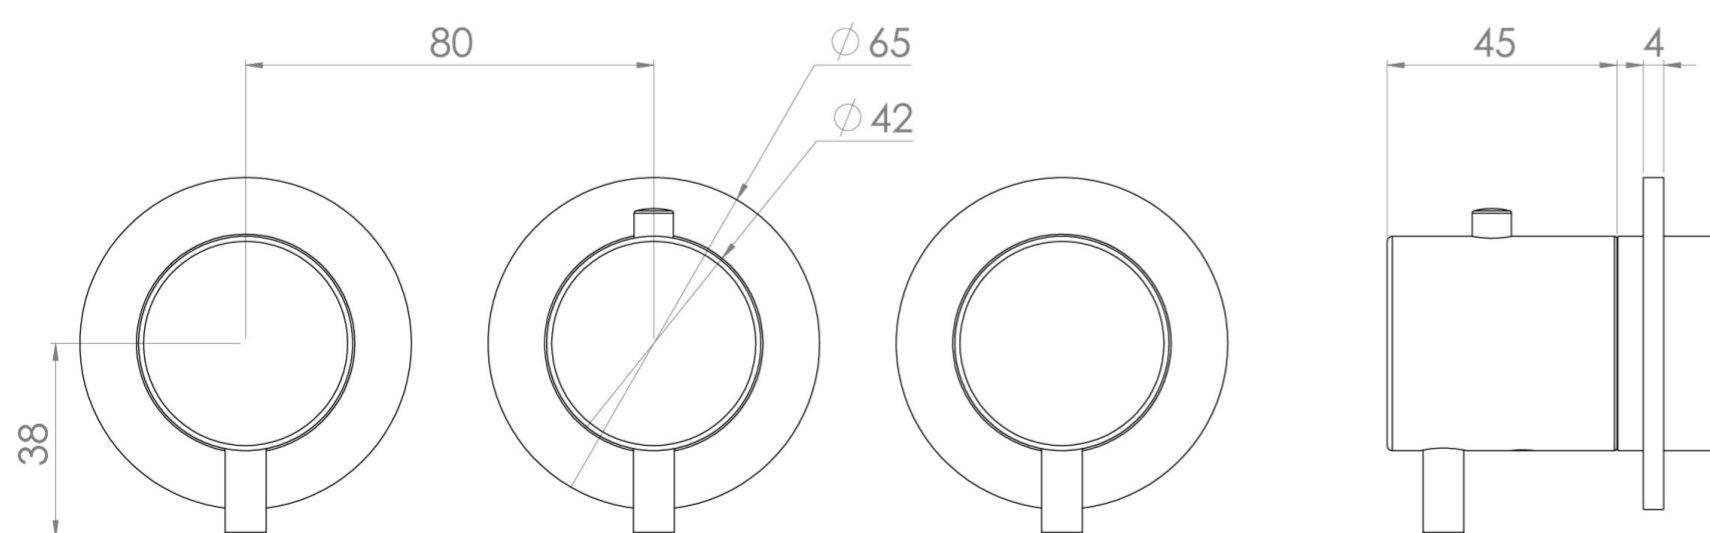

COS 3 WAY THERMOSTATIC SHOWER RING VALVE KIT - W/ CLASSIC HANDLE - LANDSCAPE - CHROME

PRODUCT INFORMATION

Height:	65mm
Width:	225mm
Finish:	Chrome
Material:	Brass
Guarantee:	5 years
Outlets:	3

Product Code: CO321LRV

DESCRIPTION

The COS 3-Way Thermostatic Ring Valve combines luxury with minimalist design.

It features 3 outlets for controlling a shower head, handset, and bath filler. The left and right handles manage on/off functions, while the middle handle adjusts temperature.

WRAS Approved Valve

TECHNICAL DRAWING

FLOW RATE

- 0.5 Bar - Flowrate: 7.8 l/min
- 1 Bar - Flowrate: 16 l/min
- 2 Bar - Flowrate: 22.5 l/min
- 3 Bar - Flowrate: 28.5 l/min
- 5 Bar - Flowrate: 24.2 l/min

Saneux reserves the right to alter the specifications and product range without prior notice. Dimensions are given as a guide only. Dimensions should not be used for surrounding furniture, fixtures and fittings until the product is on site.