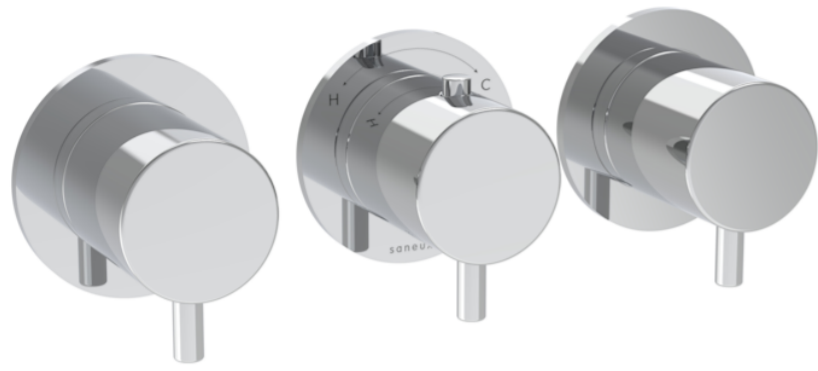

COS 3 WAY THERMOSTATIC SHOWER RING VALVE KIT - W/ CLASSIC HANDLE - LANDSCAPE - CHROME

PRODUCT INFORMATION

Height:	65mm
Width:	225mm
Finish:	Chrome
Material:	Brass
Guarantee:	5 years
Outlets:	3

Product Code: CO321LRV

DESCRIPTION

The COS 3-Way Thermostatic Ring Valve combines luxury with minimalist design.

It features 3 outlets for controlling a shower head, handset, and bath filler. The left and right handles manage on/off functions, while the middle handle adjusts temperature.

Install it portrait or landscape and choose from three handle styles—Classic, Knurled, and Fluted—in five finishes: Chrome, Brushed Brass, Brushed Bronze, Brushed Nickel, and Satin Black. PVD coating ensures durability.

<https://saneux.com/products/cos-3-way-thermostatic-shower-ring-valve-kit-w-classic-handle-landscape-chrome>