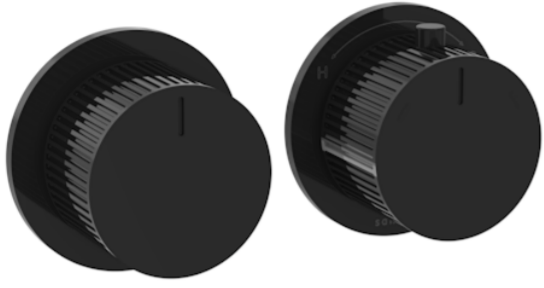

COS 2 WAY THERMOSTATIC SHOWER RING VALVE KIT - W/ FLUTED HANDLE - LANDSCAPE - SATIN BLACK

PRODUCT INFORMATION

Finish:	Satin Black (PVD)
Material	Brass
Guarantee	5 years

Product Code: CO320LRV.FSB

TECHNICAL DRAWING

<https://saneux.com/products/cos-2-way-thermostatic-shower-ring-valve-kit-w-fluted-handle-landscape-satin-black>