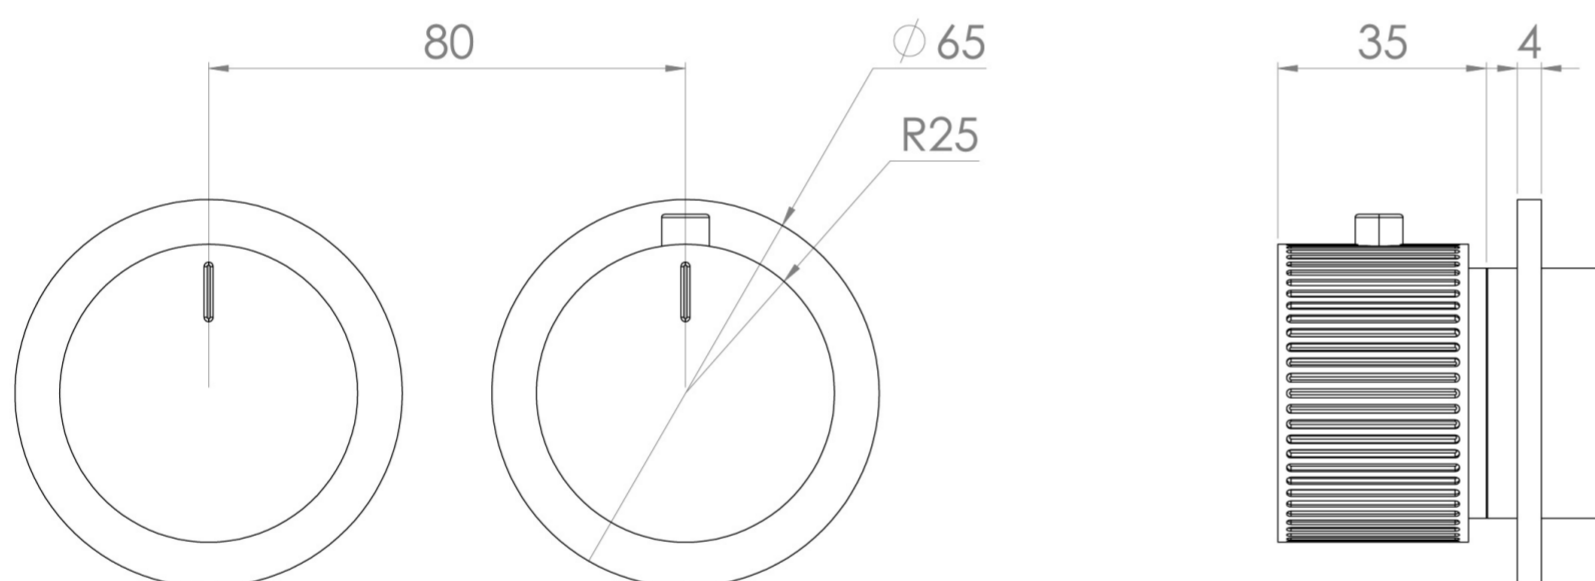

COS 2 WAY THERMOSTATIC SHOWER RING VALVE KIT - W/ FLUTED HANDLE - LANDSCAPE - SATIN BLACK

PRODUCT INFORMATION

Finish:	Satin Black (PVD)
Material	Brass
Guarantee	5 years

Product Code: CO320LRV.FSB

TECHNICAL DRAWING

<https://saneux.com/products/cos-2-way-thermostatic-shower-ring-valve-kit-w-fluted-handle-landscape-satin-black>