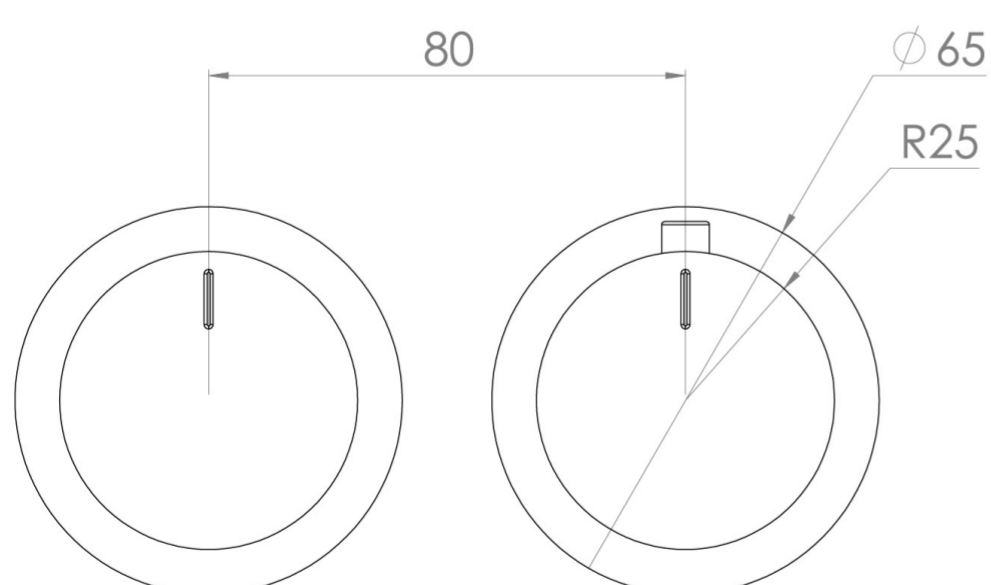

## PRODUCT INFORMATION

<b>Height:</b>	65mm
<b>Width:</b>	145mm
<b>Finish:</b>	Chrome
<b>Material:</b>	Brass
<b>Guarantee:</b>	5 years
<b>Outlets:</b>	2

**Product Code:** CO320LRV.F

## DESCRIPTION

The COS 2-Way Thermostatic Ring Valve adds a touch of luxury to any shower or bathroom with its sleek, minimalist design. It features two outlets, allowing you to control a shower head and handset, a handset and bath filler, or a shower head and bath filler. The top handle manages the on/off function, while the bottom handle adjusts the temperature.

## FLOW RATE

- 0.5 Bar - Flowrate: 7.8 l/min
- 1 Bar - Flowrate: 16 l/min
- 2 Bar - Flowrate: 22.5 l/min
- 3 Bar - Flowrate: 28.5 l/min
- 5 Bar - Flowrate: 24.2 l/min

Saneux reserves the right to alter the specifications and product range without prior notice. Dimensions are given as a guide only. Dimensions should not be used for surrounding furniture, fixtures and fittings until the product is on site.