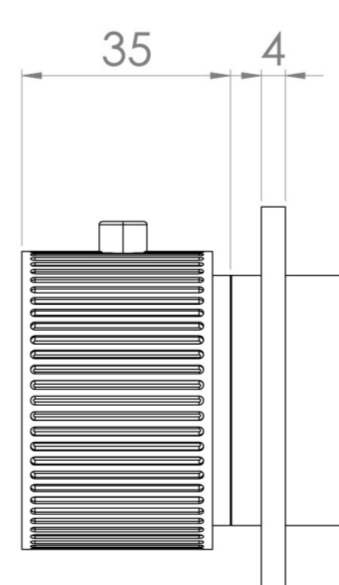

## PRODUCT INFORMATION

<b>Height:</b>	65mm
<b>Width:</b>	145mm
<b>Finish:</b>	Chrome
<b>Material:</b>	Brass
<b>Guarantee:</b>	5 years
<b>Outlets:</b>	2

**Product Code:** CO320LRV.F

## DESCRIPTION

The COS 2-Way Thermostatic Ring Valve adds a touch of luxury to any shower or bathroom with its sleek, minimalist design. It features two outlets, allowing you to control a shower head and handset, a handset and bath filler, or a shower head and bath filler. The top handle manages the on/off function, while the bottom handle adjusts the temperature.

## FLOW RATE

- 0.5 Bar - Flowrate: 7.8 l/min
- 1 Bar - Flowrate: 16 l/min
- 2 Bar - Flowrate: 22.5 l/min
- 3 Bar - Flowrate: 28.5 l/min
- 5 Bar - Flowrate: 24.2 l/min

Saneux reserves the right to alter the specifications and product range without prior notice. Dimensions are given as a guide only. Dimensions should not be used for surrounding furniture, fixtures and fittings until the product is on site.