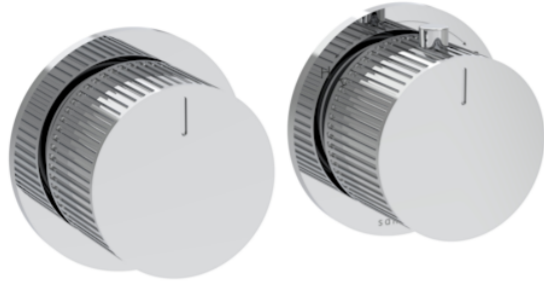

COS 2 WAY THERMOSTATIC SHOWER RING VALVE KIT - W/ FLUTED HANDLE - LANDSCAPE - CHROME

PRODUCT INFORMATION

Finish:	Chrome
Material	Brass
Guarantee	5 years

Product Code: CO320LRV.F

TECHNICAL DRAWING

Saneux reserves the right to alter the specifications and product range without prior notice. Dimensions are given as a guide only. Dimensions should not be used for surrounding furniture, fixtures and fittings until the product is on site.

<https://saneux.com/products/cos-2-way-thermostatic-shower-ring-valve-kit-w-fluted-handle-landscape-chrome>