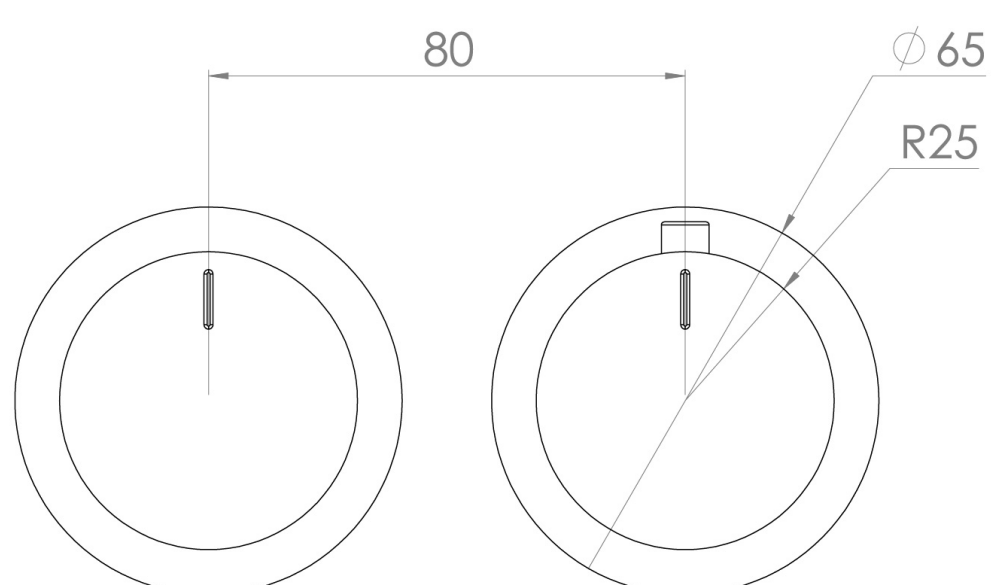

COS 2 WAY THERMOSTATIC SHOWER RING VALVE KIT - W/ FLUTED HANDLE - LANDSCAPE - CHROME

PRODUCT INFORMATION

| | |
|-------------------|---------|
| Height: | 65mm |
| Width: | 145mm |
| Finish: | Chrome |
| Material: | Brass |
| Guarantee: | 5 years |
| Outlets: | 2 |

Product Code: CO320LRV.F

DESCRIPTION

The COS 2-Way Thermostatic Ring Valve adds a touch of luxury to any shower or bathroom with its sleek, minimalist design. It features two outlets, allowing you to control a shower head and handset, a handset and bath filler, or a shower head and bath filler. The top handle manages the on/off function, while the bottom handle adjusts the temperature.

WRAS Approved Valve

TECHNICAL DRAWING

FLOW RATE

- 0.5 Bar - Flowrate: 7.8 l/min
- 1 Bar - Flowrate: 16 l/min
- 2 Bar - Flowrate: 22.5 l/min
- 3 Bar - Flowrate: 28.5 l/min
- 5 Bar - Flowrate: 24.2 l/min

Saneux reserves the right to alter the specifications and product range without prior notice. Dimensions are given as a guide only. Dimensions should not be used for surrounding furniture, fixtures and fittings until the product is on site.