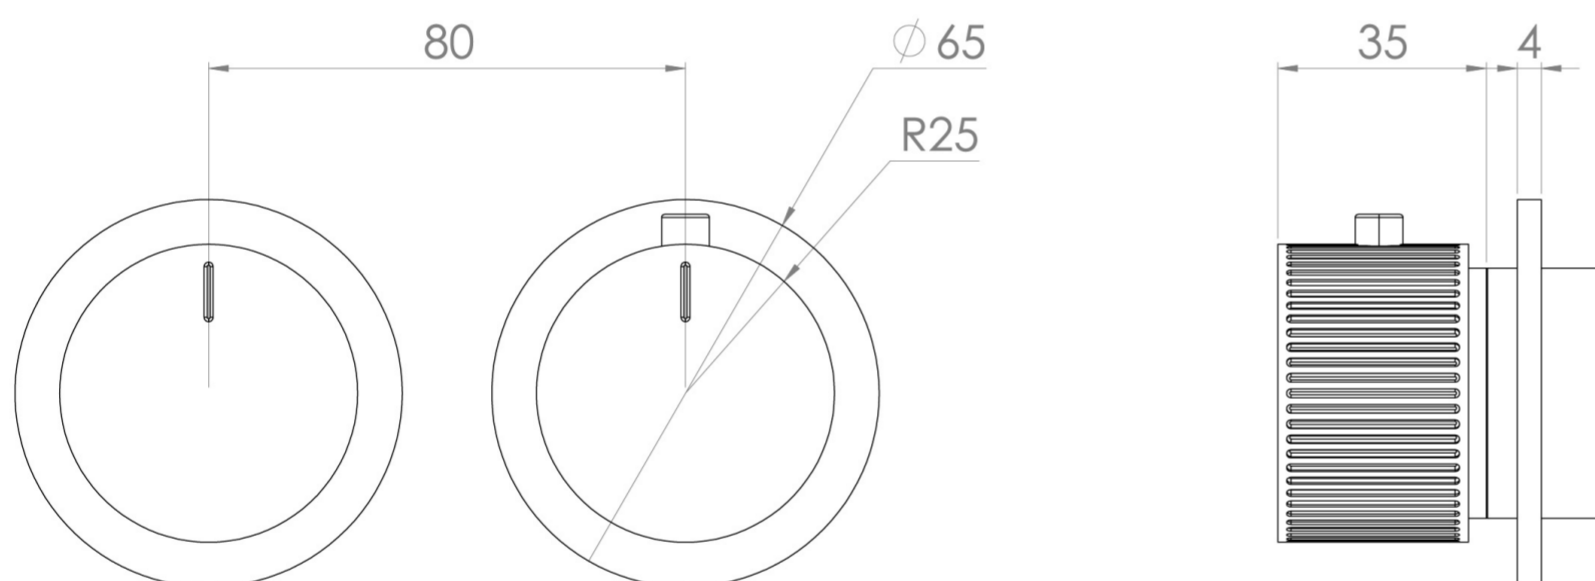

COS 2 WAY THERMOSTATIC SHOWER RING VALVE KIT - W/ FLUTED HANDLE - LANDSCAPE - CHROME

PRODUCT INFORMATION

Finish:	Chrome
Material	Brass
Guarantee	5 years

Product Code: CO320LRV.F

TECHNICAL DRAWING

Saneux reserves the right to alter the specifications and product range without prior notice. Dimensions are given as a guide only. Dimensions should not be used for surrounding furniture, fixtures and fittings until the product is on site.

<https://saneux.com/products/cos-2-way-thermostatic-shower-ring-valve-kit-w-fluted-handle-landscape-chrome>