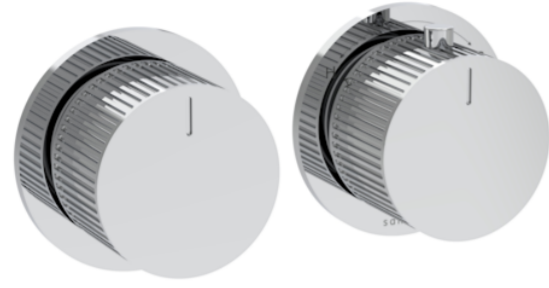

# COS 2 WAY THERMOSTATIC SHOWER RING VALVE KIT - W/ FLUTED HANDLE - LANDSCAPE - CHROME

## PRODUCT INFORMATION

<b>Height:</b>	65mm
<b>Width:</b>	145mm
<b>Finish:</b>	Chrome
<b>Material:</b>	Brass
<b>Guarantee:</b>	5 years
<b>Outlets:</b>	2

**Product Code:** CO320LRV.F

## DESCRIPTION

The COS 2-Way Thermostatic Ring Valve adds a touch of luxury to any shower or bathroom with its sleek, minimalist design. It features two outlets, allowing you to control a shower head and handset, a handset and bath filler, or a shower head and bath filler. The top handle manages the on/off function, while the bottom handle adjusts the temperature.

It can be installed portrait or landscape and offers three handle options—Classic, Knurled, and Fluted—in five finishes: Chrome, Brushed Brass, Brushed Bronze, Brushed Nickel, and Satin Black. The PVD-coated finishes ensure durability and high quality.