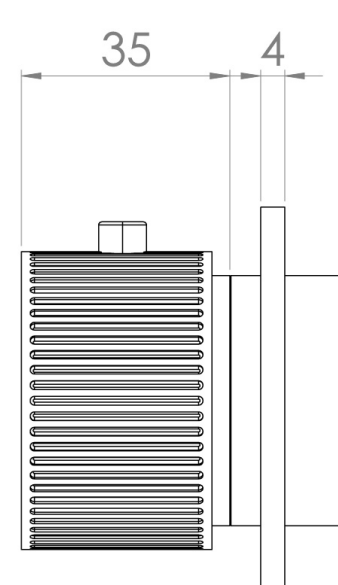

COS 2 WAY THERMOSTATIC SHOWER RING VALVE KIT - W/ FLUTED HANDLE - LANDSCAPE - CHROME

PRODUCT INFORMATION

| | |
|-------------------|---------|
| Height: | 65mm |
| Width: | 145mm |
| Finish: | Chrome |
| Material: | Brass |
| Guarantee: | 5 years |
| Outlets: | 2 |

Product Code: CO320LRV.F

DESCRIPTION

The COS 2-Way Thermostatic Ring Valve adds a touch of luxury to any shower or bathroom with its sleek, minimalist design. It features two outlets, allowing you to control a shower head and handset, a handset and bath filler, or a shower head and bath filler. The top handle manages the on/off function, while the bottom handle adjusts the temperature.

WRAS Approved Valve

TECHNICAL DRAWING

FLOW RATE

- 0.5 Bar - Flowrate: 7.8 l/min
- 1 Bar - Flowrate: 16 l/min
- 2 Bar - Flowrate: 22.5 l/min
- 3 Bar - Flowrate: 28.5 l/min
- 5 Bar - Flowrate: 24.2 l/min

Saneux reserves the right to alter the specifications and product range without prior notice. Dimensions are given as a guide only. Dimensions should not be used for surrounding furniture, fixtures and fittings until the product is on site.