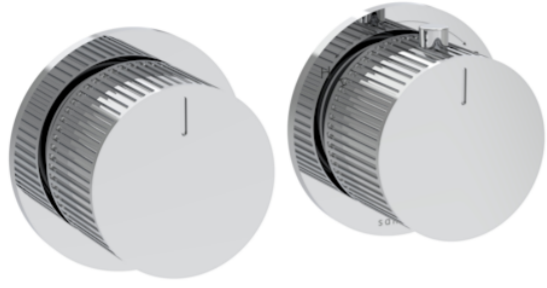

# COS 2 WAY THERMOSTATIC SHOWER RING VALVE KIT - W/ FLUTED HANDLE - LANDSCAPE - CHROME

## PRODUCT INFORMATION

<b>Height:</b>	65mm
<b>Width:</b>	145mm
<b>Finish:</b>	Chrome
<b>Material:</b>	Brass
<b>Guarantee:</b>	5 years
<b>Outlets:</b>	2

**Product Code:** CO320LRV.F

## DESCRIPTION

The COS 2-Way Thermostatic Ring Valve adds a touch of luxury to any shower or bathroom with its sleek, minimalist design. It features two outlets, allowing you to control a shower head and handset, a handset and bath filler, or a shower head and bath filler. The top handle manages the on/off function, while the bottom handle adjusts the temperature.

It can be installed portrait or landscape and offers three handle options—Classic, Knurled, and Fluted—in five finishes: Chrome, Brushed Brass, Brushed Bronze, Brushed Nickel, and Satin Black. The PVD-coated finishes ensure durability and high quality.