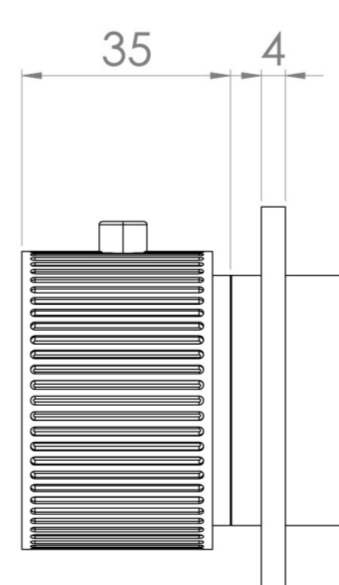

TECHNICAL DRAWING

FLOW RATE

- 0.5 Bar - Flowrate: 7.8 l/min
- 1 Bar - Flowrate: 16 l/min
- 2 Bar - Flowrate: 22.5 l/min
- 3 Bar - Flowrate: 28.5 l/min
- 5 Bar - Flowrate: 24.2 l/min