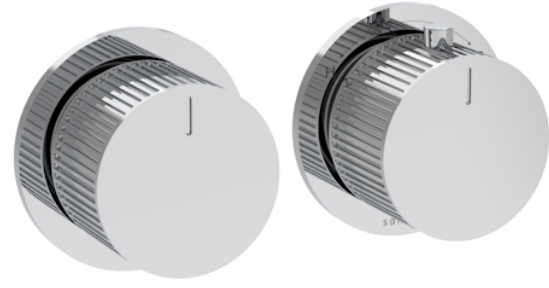

COS 2 WAY THERMOSTATIC SHOWER RING VALVE KIT - W/ FLUTED HANDLE - LANDSCAPE - CHROME

PRODUCT INFORMATION

| | |
|-------------------|---------|
| Height: | 65mm |
| Width: | 145mm |
| Finish: | Chrome |
| Material: | Brass |
| Guarantee: | 5 years |
| Outlets: | 2 |

Product Code: CO320LRV.F

DESCRIPTION

The COS 2-Way Thermostatic Ring Valve adds a touch of luxury to any shower or bathroom with its sleek, minimalist design. It features two outlets, allowing you to control a shower head and handset, a handset and bath filler, or a shower head and bath filler. The top handle manages the on/off function, while the bottom handle adjusts the temperature.

It can be installed portrait or landscape and offers three handle options—Classic, Knurled, and Fluted—in five finishes: Chrome, Brushed Brass, Brushed Bronze, Brushed Nickel, and Satin Black. The PVD-coated finishes ensure durability and high quality.

<https://saneux.com/products/cos-2-way-thermostatic-shower-ring-valve-kit-w-fluted-handle-landscape-chrome>