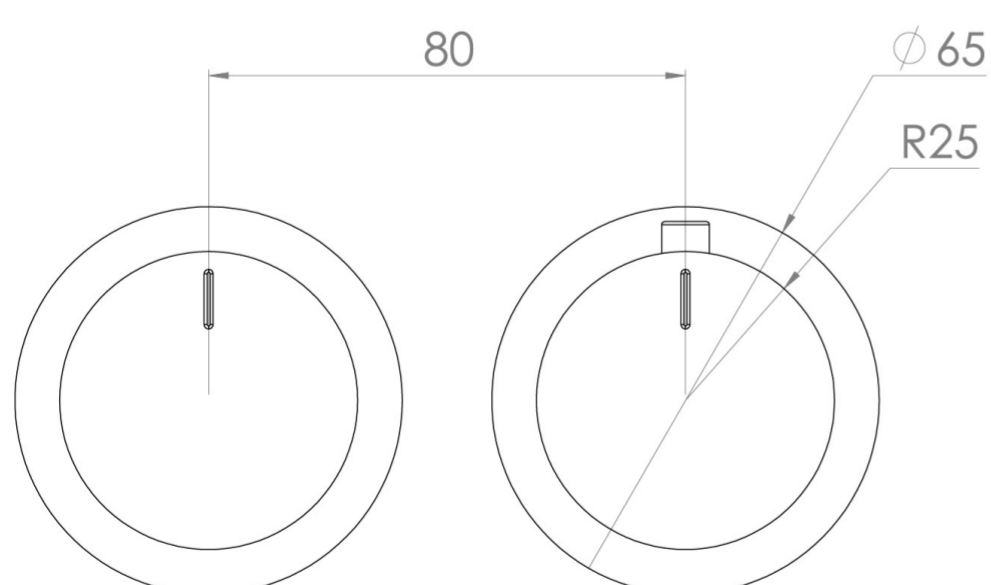

COS 2 WAY THERMOSTATIC SHOWER RING VALVE KIT - W/ FLUTED HANDLE - LANDSCAPE - CHROME

PRODUCT INFORMATION

Height:	65mm
Width:	145mm
Finish:	Chrome
Material:	Brass
Guarantee:	5 years
Outlets:	2

Product Code: CO320LRV.F

DESCRIPTION

The COS 2-Way Thermostatic Ring Valve adds a touch of luxury to any shower or bathroom with its sleek, minimalist design. It features two outlets, allowing you to control a shower head and handset, a handset and bath filler, or a shower head and bath filler. The top handle manages the on/off function, while the bottom handle adjusts the temperature.

It can be installed portrait or landscape and offers three handle options—Classic, Knurled, and Fluted—in five finishes: Chrome, Brushed Brass, Brushed Bronze, Brushed Nickel, and Satin Black. The PVD-coated finishes ensure durability and high quality.

WRAS Approved Valve

TECHNICAL DRAWING

FLOW RATE

- 0.5 Bar - Flowrate: 7.8 l/min
- 1 Bar - Flowrate: 16 l/min
- 2 Bar - Flowrate: 22.5 l/min
- 3 Bar - Flowrate: 28.5 l/min
- 5 Bar - Flowrate: 24.2 l/min