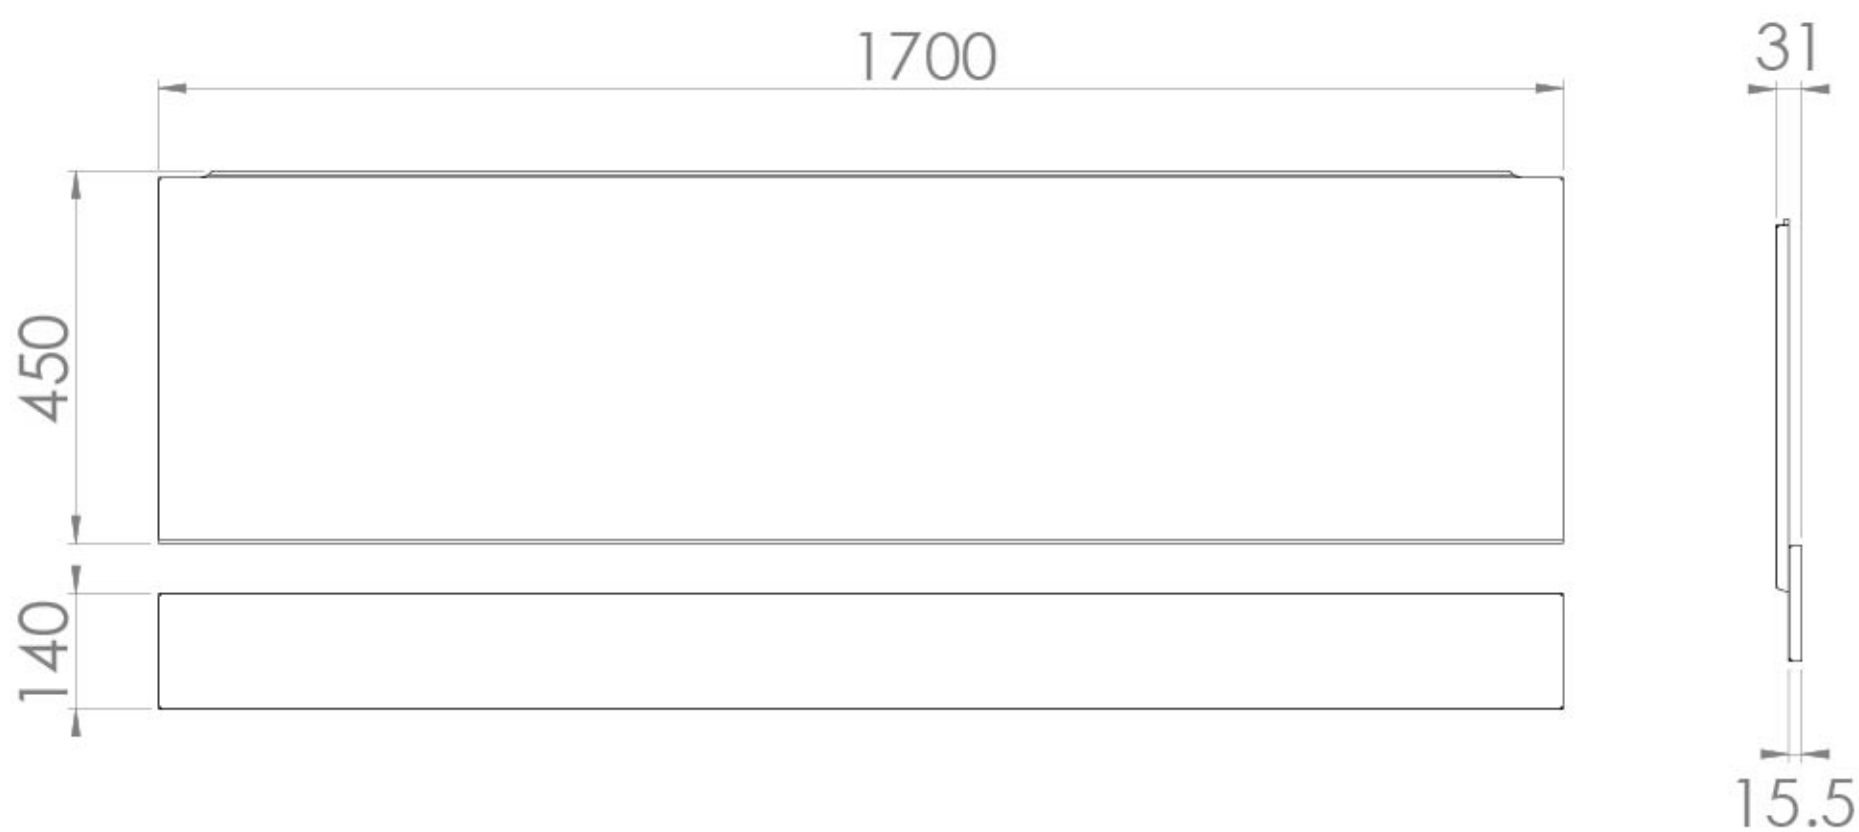

TECHNICAL DRAWING

Saneux reserves the right to alter the specifications and product range without prior notice. Dimensions are given as a guide only. Dimensions should not be used for surrounding furniture, fixtures and fittings until the product is on site.