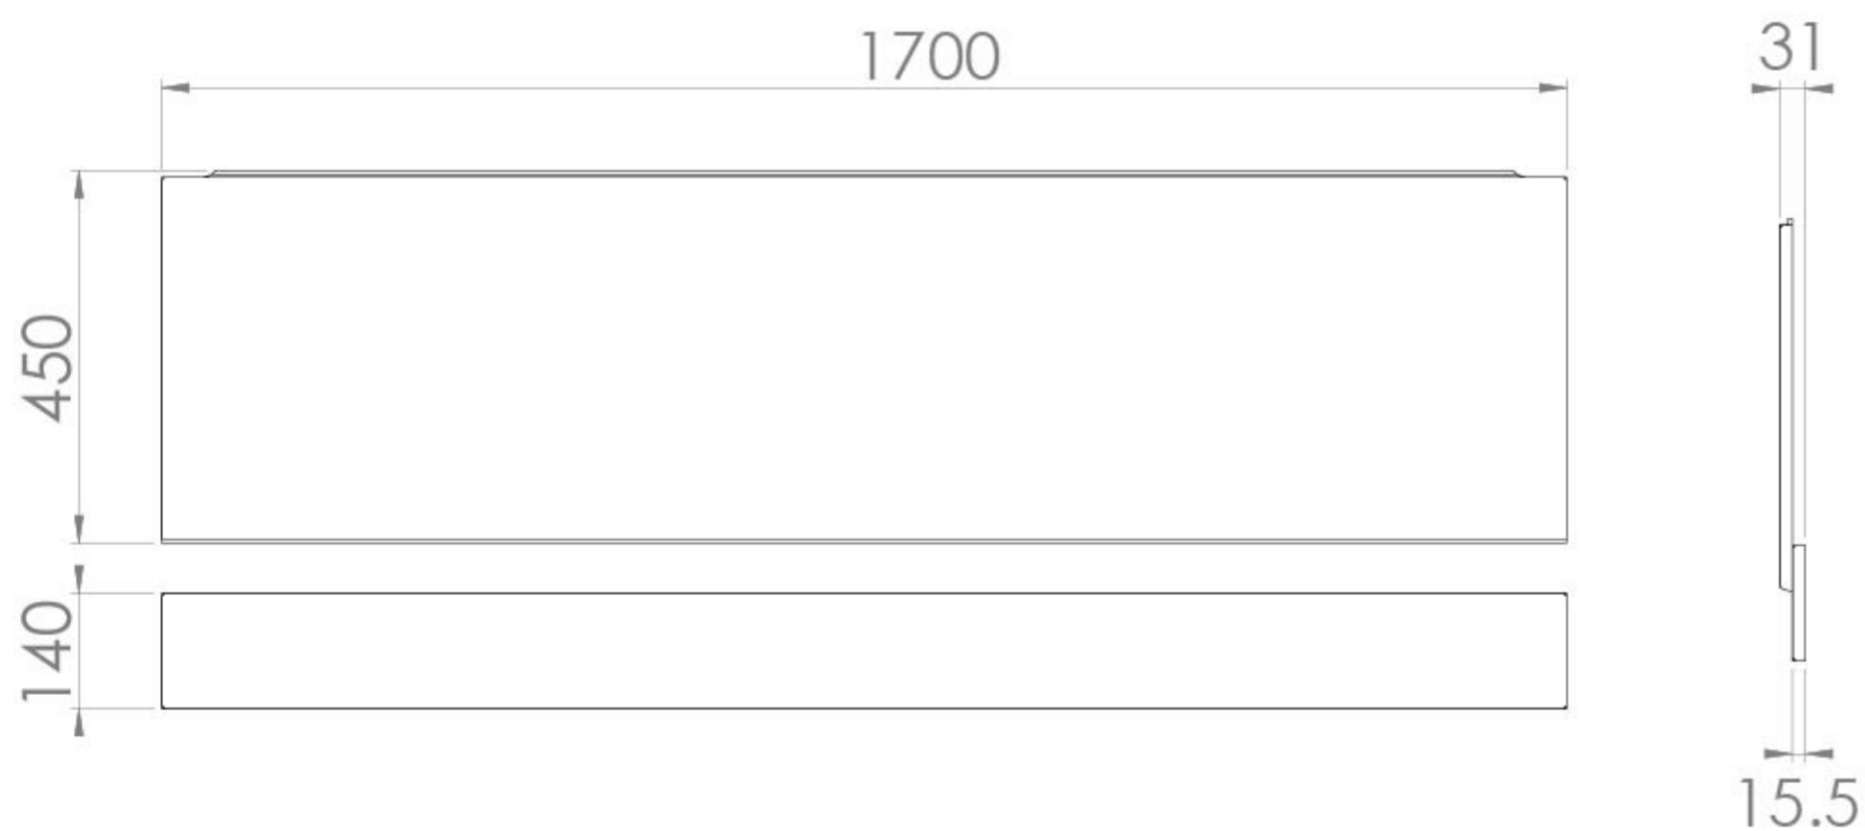

TECHNICAL DRAWING

Saneux reserves the right to alter the specifications and product range without prior notice. Dimensions are given as a guide only. Dimensions should not be used for surrounding furniture, fixtures and fittings until the product is on site.