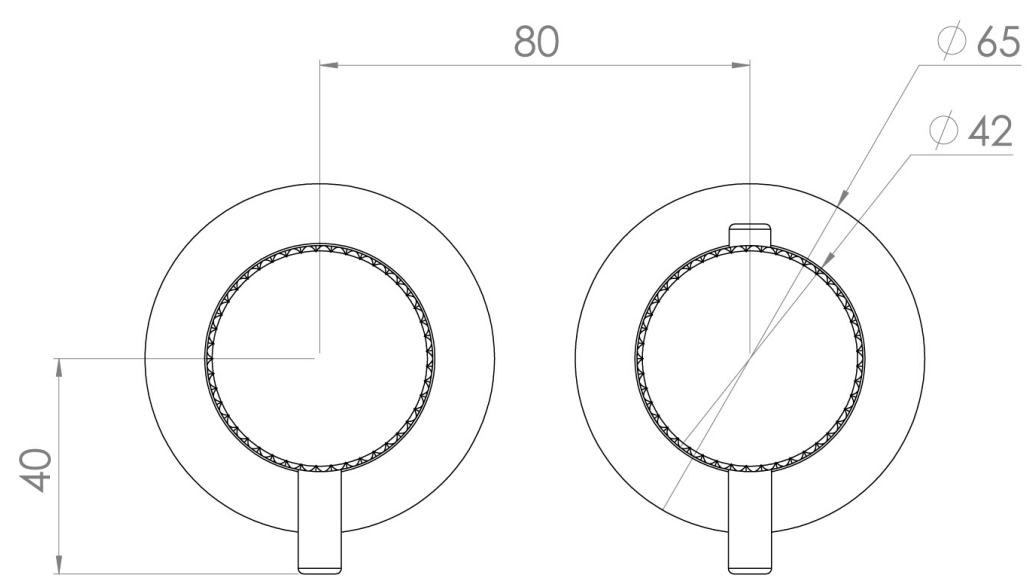

COS 2 WAY THERMOSTATIC SHOWER RING VALVE KIT - W/ KNURLED HANDLE - LANDSCAPE - BRUSHED BRONZE

Product Code: CO320LRV.KBR

PRODUCT INFORMATION

Height:	72mm
Width:	145mm
Finish:	Brushed Bronze (PVD)
Material	Brass
Guarantee	5 years
Outlets	2

DESCRIPTION

The COS 2-Way Thermostatic Ring Valve adds a touch of luxury to any shower or bathroom with its sleek, minimalist design. It features two outlets, allowing you to control a shower head and handset, a handset and bath filler, or a shower head and bath filler. The top handle manages the on/off function, while the bottom handle adjusts the temperature.

WRAS Approved Valve

TECHNICAL DRAWING

FLOW RATE

- 0.5 Bar - Flowrate: 7.8 l/min
- 1 Bar - Flowrate: 16 l/min
- 2 Bar - Flowrate: 22.5 l/min
- 3 Bar - Flowrate: 28.5 l/min
- 5 Bar - Flowrate: 24.2 l/min

Saneux reserves the right to alter the specifications and product range without prior notice. Dimensions are given as a guide only. Dimensions should not be used for surrounding furniture, fixtures and fittings until the product is on site.