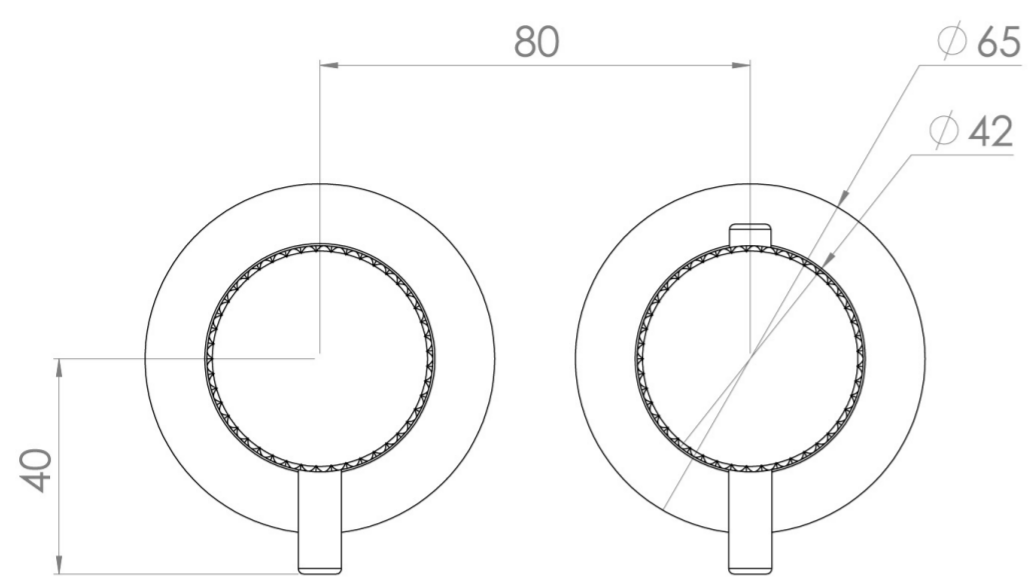

COS 2 WAY THERMOSTATIC SHOWER RING VALVE KIT - W/ KNURLED HANDLE - LANDSCAPE - BRUSHED BRONZE

Product Code: CO320LRV.KBR

PRODUCT INFORMATION

Height:	72mm
Width:	145mm
Finish:	Brushed Bronze (PVD)
Material	Brass
Guarantee	5 years
Outlets	2

DESCRIPTION

The COS 2-Way Thermostatic Ring Valve adds a touch of luxury to any shower or bathroom with its sleek, minimalist design. It features two outlets, allowing you to control a shower head and handset, a handset and bath filler, or a shower head and bath filler. The top handle manages the on/off function, while the bottom handle adjusts the temperature.

WRAS Approved Valve

TECHNICAL DRAWING

FLOW RATE

- 0.5 Bar - Flowrate: 7.8 l/min
- 1 Bar - Flowrate: 16 l/min
- 2 Bar - Flowrate: 22.5 l/min
- 3 Bar - Flowrate: 28.5 l/min
- 5 Bar - Flowrate: 24.2 l/min

Saneux reserves the right to alter the specifications and product range without prior notice. Dimensions are given as a guide only. Dimensions should not be used for surrounding furniture, fixtures and fittings until the product is on site.