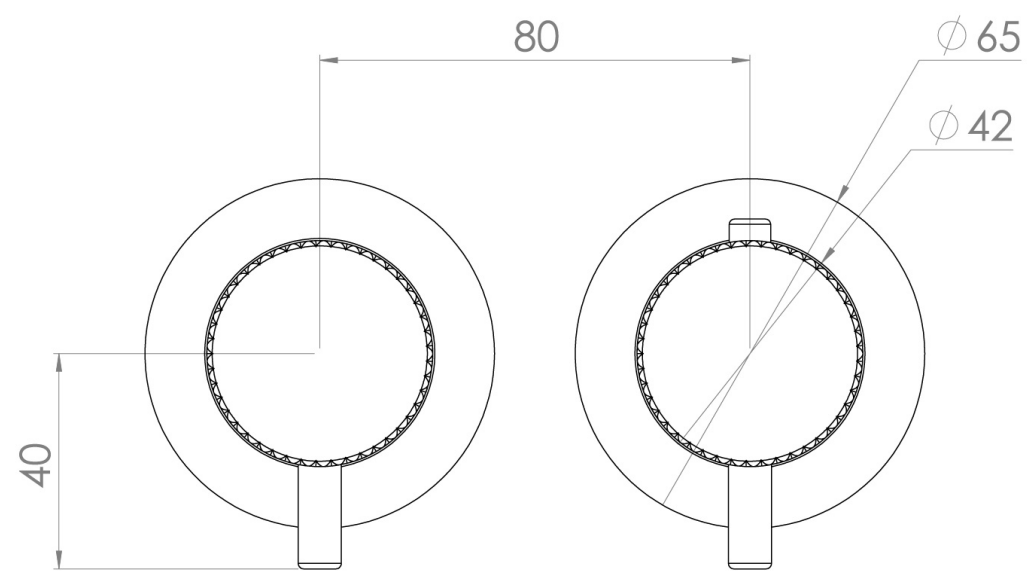

# COS 2 WAY THERMOSTATIC SHOWER RING VALVE KIT - W/ KNURLED HANDLE - LANDSCAPE - BRUSHED BRONZE

**Product Code:** CO320LRV.KBR

---

## PRODUCT INFORMATION

<b>Height:</b>	72mm
<b>Width:</b>	145mm
<b>Finish:</b>	Brushed Bronze (PVD)
<b>Material</b>	Brass
<b>Guarantee</b>	5 years
<b>Outlets</b>	2

---

## DESCRIPTION

The COS 2-Way Thermostatic Ring Valve adds a touch of luxury to any shower or bathroom with its sleek, minimalist design. It features two outlets, allowing you to control a shower head and handset, a handset and bath filler, or a shower head and bath filler. The top handle manages the on/off function, while the bottom handle adjusts the temperature.

## FLOW RATE

- 0.5 Bar - Flowrate: 7.8 l/min
- 1 Bar - Flowrate: 16 l/min
- 2 Bar - Flowrate: 22.5 l/min
- 3 Bar - Flowrate: 28.5 l/min
- 5 Bar - Flowrate: 24.2 l/min

---

Saneux reserves the right to alter the specifications and product range without prior notice. Dimensions are given as a guide only. Dimensions should not be used for surrounding furniture, fixtures and fittings until the product is on site.