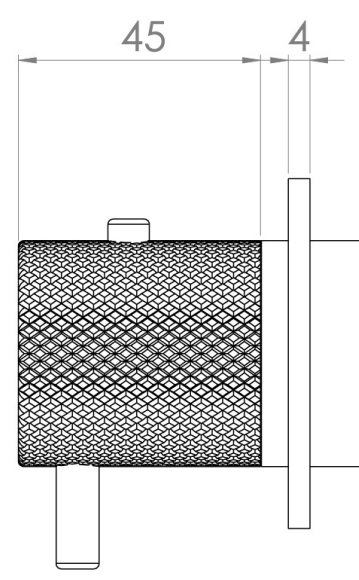

TECHNICAL DRAWING

FLOW RATE

- 0.5 Bar - Flowrate: 7.8 l/min
- 1 Bar - Flowrate: 16 l/min
- 2 Bar - Flowrate: 22.5 l/min
- 3 Bar - Flowrate: 28.5 l/min
- 5 Bar - Flowrate: 24.2 l/min

Saneux reserves the right to alter the specifications and product range without prior notice. Dimensions are given as a guide only. Dimensions should not be used for surrounding furniture, fixtures and fittings until the product is on site.

<https://saneux.com/products/cos-2-way-thermostatic-shower-ring-valve-kit-w-knurlled-handle-landscape-brushed-bronze>