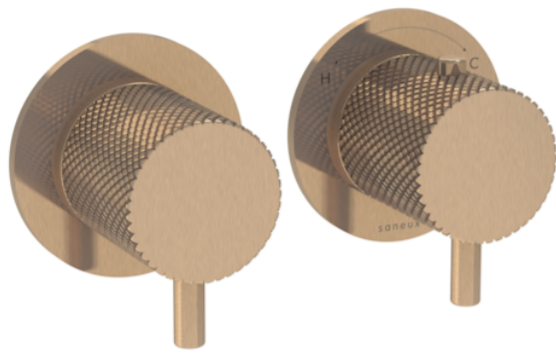

COS 2 WAY THERMOSTATIC SHOWER RING VALVE KIT - W/ KNURLED HANDLE - LANDSCAPE - BRUSHED BRONZE

Product Code: CO320LRV.KBR

PRODUCT INFORMATION

Height:	72mm
Width:	145mm
Finish:	Brushed Bronze (PVD)
Material	Brass
Guarantee	5 years
Outlets	2

DESCRIPTION

The COS 2-Way Thermostatic Ring Valve adds a touch of luxury to any shower or bathroom with its sleek, minimalist design. It features two outlets, allowing you to control a shower head and handset, a handset and bath filler, or a shower head and bath filler. The top handle manages the on/off function, while the bottom handle adjusts the temperature.

It can be installed portrait or landscape and offers three handle options—Classic, Knurled, and Fluted—in five finishes: Chrome, Brushed Brass, Brushed Bronze, Brushed Nickel, and Satin Black. The PVD-coated finishes ensure durability and high quality.

<https://saneux.com/products/cos-2-way-thermostatic-shower-ring-valve-kit-w-knurlled-handle-landscape-brushed-bronze>