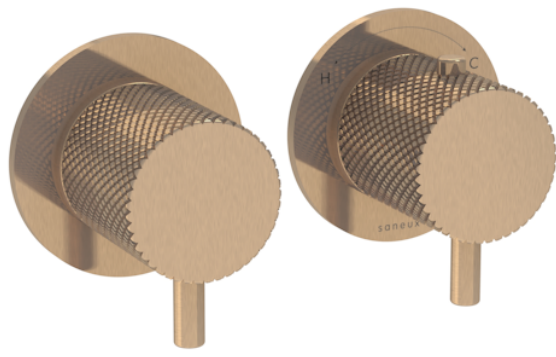

COS 2 WAY THERMOSTATIC SHOWER RING VALVE KIT - W/ KNURLED HANDLE - LANDSCAPE - BRUSHED BRONZE

Product Code: CO320LRV.KBR

PRODUCT INFORMATION

Height:	72mm
Width:	145mm
Finish:	Brushed Bronze (PVD)
Material	Brass
Guarantee	5 years
Outlets	2

DESCRIPTION

The COS 2-Way Thermostatic Ring Valve adds a touch of luxury to any shower or bathroom with its sleek, minimalist design. It features two outlets, allowing you to control a shower head and handset, a handset and bath filler, or a shower head and bath filler. The top handle manages the on/off function, while the bottom handle adjusts the temperature.

It can be installed portrait or landscape and offers three handle options—Classic, Knurled, and Fluted—in five finishes: Chrome, Brushed Brass, Brushed Bronze, Brushed Nickel, and Satin Black. The PVD-coated finishes ensure durability and high quality.

<https://saneux.com/products/cos-2-way-thermostatic-shower-ring-valve-kit-w-knurlled-handle-landscape-brushed-bronze>