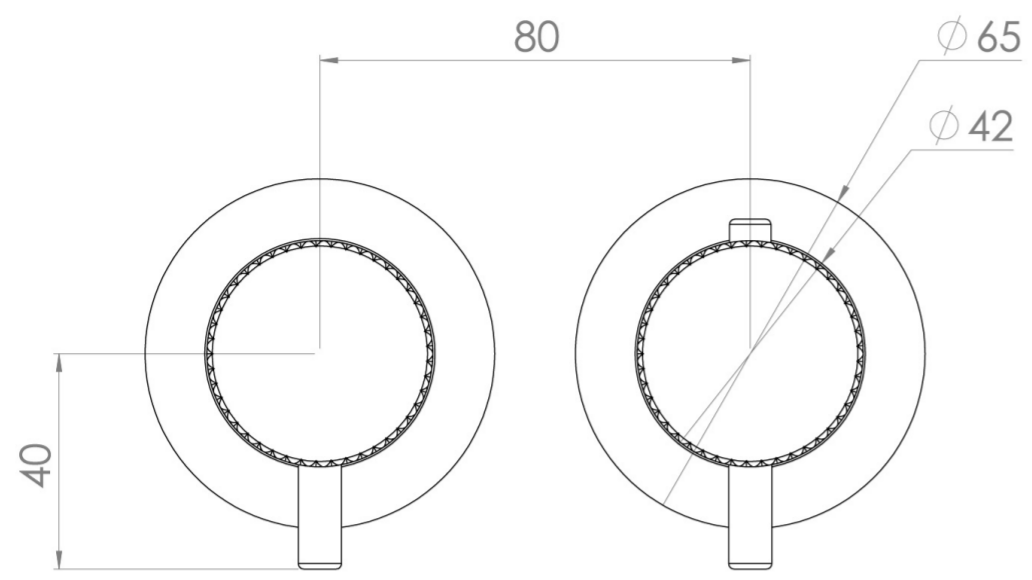

# COS 2 WAY THERMOSTATIC SHOWER RING VALVE KIT - W/ KNURLED HANDLE - LANDSCAPE - BRUSHED BRONZE

**Product Code:** CO320LRV.KBR

---

## PRODUCT INFORMATION

<b>Height:</b>	72mm
<b>Width:</b>	145mm
<b>Finish:</b>	Brushed Bronze (PVD)
<b>Material</b>	Brass
<b>Guarantee</b>	5 years
<b>Outlets</b>	2

---

## DESCRIPTION

The COS 2-Way Thermostatic Ring Valve adds a touch of luxury to any shower or bathroom with its sleek, minimalist design. It features two outlets, allowing you to control a shower head and handset, a handset and bath filler, or a shower head and bath filler. The top handle manages the on/off function, while the bottom handle adjusts the temperature.

## FLOW RATE

- 0.5 Bar - Flowrate: 7.8 l/min
- 1 Bar - Flowrate: 16 l/min
- 2 Bar - Flowrate: 22.5 l/min
- 3 Bar - Flowrate: 28.5 l/min
- 5 Bar - Flowrate: 24.2 l/min

---

Saneux reserves the right to alter the specifications and product range without prior notice. Dimensions are given as a guide only. Dimensions should not be used for surrounding furniture, fixtures and fittings until the product is on site.