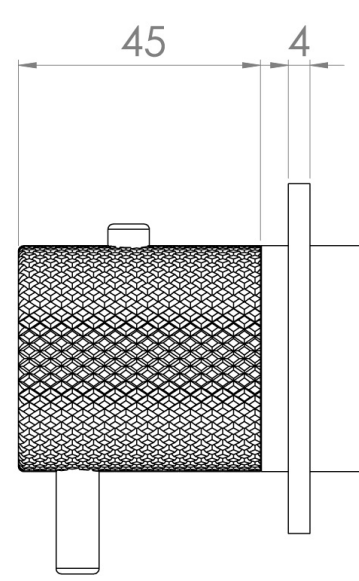

COS 2 WAY THERMOSTATIC SHOWER RING VALVE KIT - W/ KNURLED HANDLE - LANDSCAPE - BRUSHED BRONZE

Product Code: CO320LRV.KBR

PRODUCT INFORMATION

Height:	72mm
Width:	145mm
Finish:	Brushed Bronze (PVD)
Material	Brass
Guarantee	5 years
Outlets	2

DESCRIPTION

The COS 2-Way Thermostatic Ring Valve adds a touch of luxury to any shower or bathroom with its sleek, minimalist design. It features two outlets, allowing you to control a shower head and handset, a handset and bath filler, or a shower head and bath filler. The top handle manages the on/off function, while the bottom handle adjusts the temperature.

WRAS Approved Valve

TECHNICAL DRAWING

FLOW RATE

- 0.5 Bar - Flowrate: 7.8 l/min
- 1 Bar - Flowrate: 16 l/min
- 2 Bar - Flowrate: 22.5 l/min
- 3 Bar - Flowrate: 28.5 l/min
- 5 Bar - Flowrate: 24.2 l/min

Saneux reserves the right to alter the specifications and product range without prior notice. Dimensions are given as a guide only. Dimensions should not be used for surrounding furniture, fixtures and fittings until the product is on site.

<https://saneux.com/products/cos-2-way-thermostatic-shower-ring-valve-kit-w-knurlled-handle-landscape-brushed-bronze>