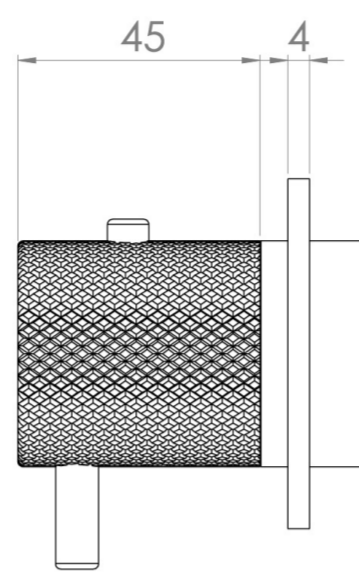

TECHNICAL DRAWING

FLOW RATE

- 0.5 Bar - Flowrate: 7.8 l/min
- 1 Bar - Flowrate: 16 l/min
- 2 Bar - Flowrate: 22.5 l/min
- 3 Bar - Flowrate: 28.5 l/min
- 5 Bar - Flowrate: 24.2 l/min

Saneux reserves the right to alter the specifications and product range without prior notice. Dimensions are given as a guide only. Dimensions should not be used for surrounding furniture, fixtures and fittings until the product is on site.

<https://saneux.com/products/cos-2-way-thermostatic-shower-ring-valve-kit-w-knurlled-handle-landscape-brushed-bronze>