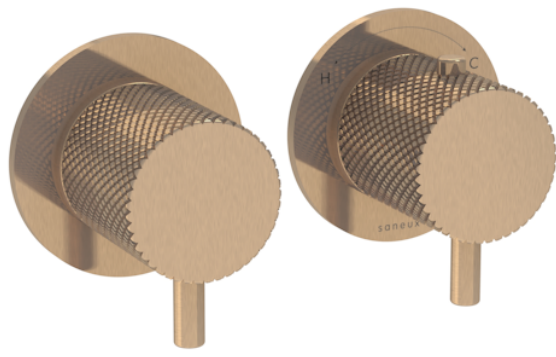

# COS 2 WAY THERMOSTATIC SHOWER RING VALVE KIT - W/ KNURLED HANDLE - LANDSCAPE - BRUSHED BRONZE

**Product Code:** CO320LRV.KBR

---

## PRODUCT INFORMATION

<b>Height:</b>	72mm
<b>Width:</b>	145mm
<b>Finish:</b>	Brushed Bronze (PVD)
<b>Material</b>	Brass
<b>Guarantee</b>	5 years
<b>Outlets</b>	2

---

## DESCRIPTION

The COS 2-Way Thermostatic Ring Valve adds a touch of luxury to any shower or bathroom with its sleek, minimalist design. It features two outlets, allowing you to control a shower head and handset, a handset and bath filler, or a shower head and bath filler. The top handle manages the on/off function, while the bottom handle adjusts the temperature.

It can be installed portrait or landscape and offers three handle options—Classic, Knurled, and Fluted—in five finishes: Chrome, Brushed Brass, Brushed Bronze, Brushed Nickel, and Satin Black. The PVD-coated finishes ensure durability and high quality.