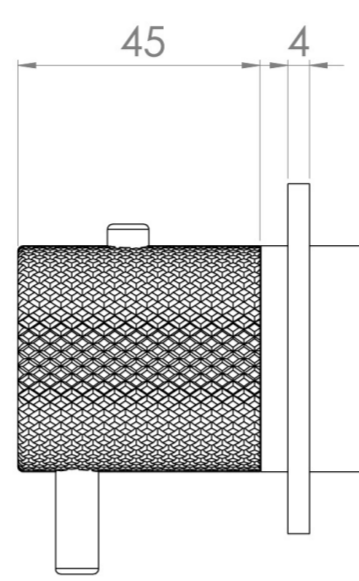

COS 2 WAY THERMOSTATIC SHOWER RING VALVE KIT - W/ KNURLED HANDLE - LANDSCAPE - BRUSHED BRONZE

Product Code: CO320LRV.KBR

PRODUCT INFORMATION

Height:	72mm
Width:	145mm
Finish:	Brushed Bronze (PVD)
Material	Brass
Guarantee	5 years
Outlets	2

DESCRIPTION

The COS 2-Way Thermostatic Ring Valve adds a touch of luxury to any shower or bathroom with its sleek, minimalist design. It features two outlets, allowing you to control a shower head and handset, a handset and bath filler, or a shower head and bath filler. The top handle manages the on/off function, while the bottom handle adjusts the temperature.

WRAS Approved Valve

TECHNICAL DRAWING

FLOW RATE

- 0.5 Bar - Flowrate: 7.8 l/min
- 1 Bar - Flowrate: 16 l/min
- 2 Bar - Flowrate: 22.5 l/min
- 3 Bar - Flowrate: 28.5 l/min
- 5 Bar - Flowrate: 24.2 l/min

Saneux reserves the right to alter the specifications and product range without prior notice. Dimensions are given as a guide only. Dimensions should not be used for surrounding furniture, fixtures and fittings until the product is on site.

<https://saneux.com/products/cos-2-way-thermostatic-shower-ring-valve-kit-w-knurlled-handle-landscape-brushed-bronze>