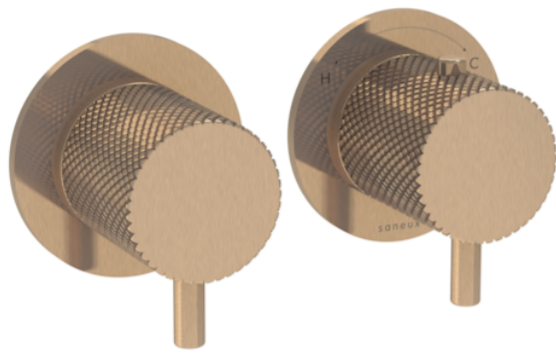

# COS 2 WAY THERMOSTATIC SHOWER RING VALVE KIT - W/ KNURLED HANDLE - LANDSCAPE - BRUSHED BRONZE

**Product Code:** CO320LRV.KBR

---

## PRODUCT INFORMATION

<b>Height:</b>	72mm
<b>Width:</b>	145mm
<b>Finish:</b>	Brushed Bronze (PVD)
<b>Material</b>	Brass
<b>Guarantee</b>	5 years
<b>Outlets</b>	2

---

## DESCRIPTION

The COS 2-Way Thermostatic Ring Valve adds a touch of luxury to any shower or bathroom with its sleek, minimalist design. It features two outlets, allowing you to control a shower head and handset, a handset and bath filler, or a shower head and bath filler. The top handle manages the on/off function, while the bottom handle adjusts the temperature.

It can be installed portrait or landscape and offers three handle options—Classic, Knurled, and Fluted—in five finishes: Chrome, Brushed Brass, Brushed Bronze, Brushed Nickel, and Satin Black. The PVD-coated finishes ensure durability and high quality.