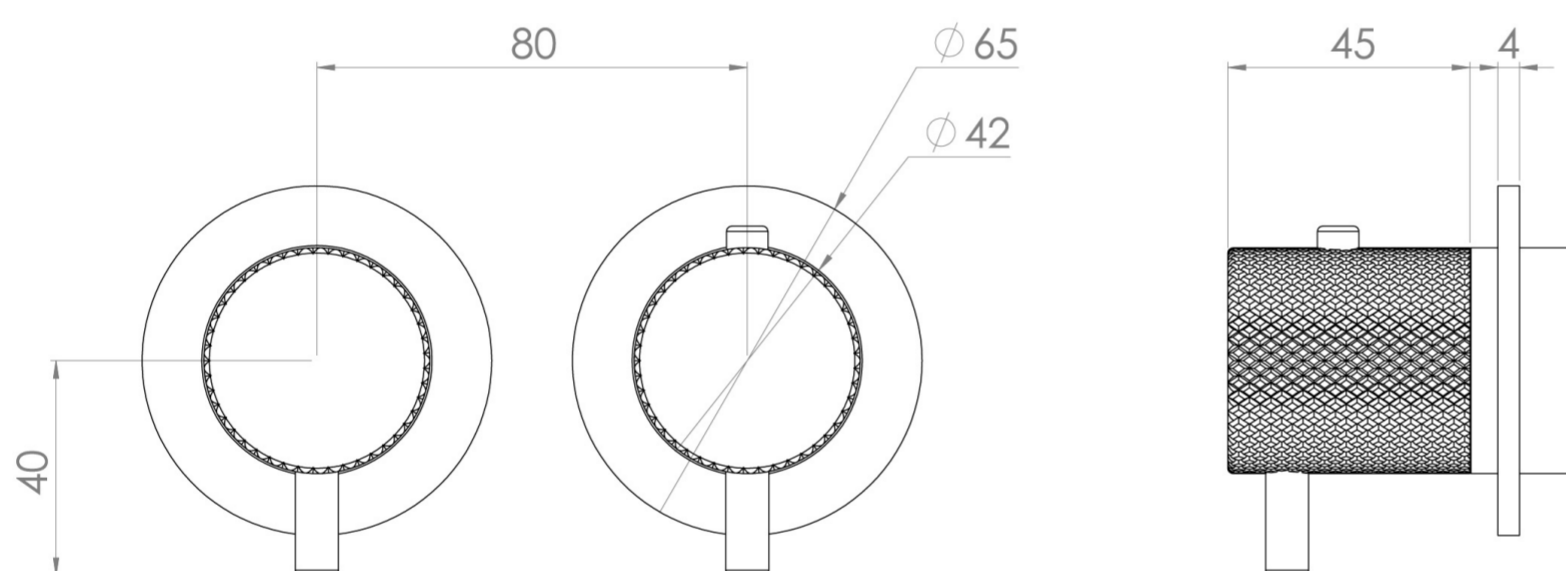

COS 2 WAY THERMOSTATIC SHOWER RING VALVE KIT - W/ KNURLED HANDLE - LANDSCAPE - SATIN BLACK

PRODUCT INFORMATION

Finish:	Satin Black (PVD)
Material	Brass
Guarantee	5 years

Product Code: CO320LRV.KSB

TECHNICAL DRAWING

<https://saneux.com/products/cos-2-way-thermostatic-shower-ring-valve-kit-w-knurled-handle-landscape-satin-black>