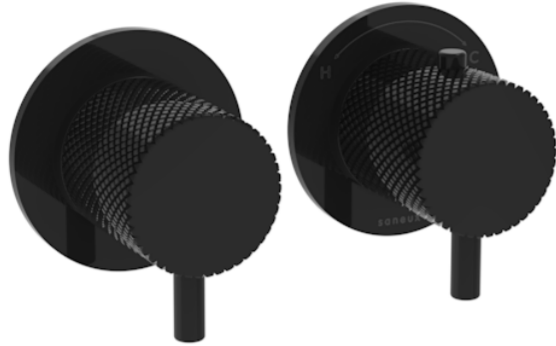

COS 2 WAY THERMOSTATIC SHOWER RING VALVE KIT - W/ KNURLED HANDLE - LANDSCAPE - SATIN BLACK

PRODUCT INFORMATION

Finish:	Satin Black (PVD)
Material	Brass
Guarantee	5 years

Product Code: CO320LRV.KSB

TECHNICAL DRAWING

<https://saneux.com/products/cos-2-way-thermostatic-shower-ring-valve-kit-w-knurled-handle-landscape-satin-black>