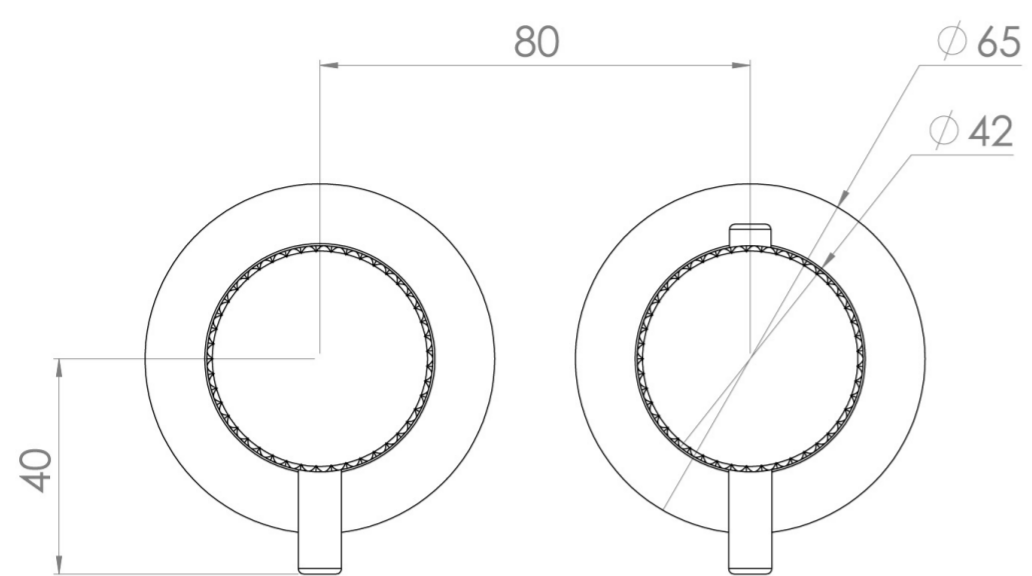

COS 2 WAY THERMOSTATIC SHOWER RING VALVE KIT - W/ KNURLED HANDLE - LANDSCAPE - BRUSHED BRASS

Product Code: CO320LRV.KBB

PRODUCT INFORMATION

Height:	72mm
Width:	145mm
Finish:	Brushed Brass (PVD)
Material	Brass
Guarantee	5 years
Outlets	2

DESCRIPTION

The COS 2-Way Thermostatic Ring Valve adds a touch of luxury to any shower or bathroom with its sleek, minimalist design. It features two outlets, allowing you to control a shower head and handset, a handset and bath filler, or a shower head and bath filler. The top handle manages the on/off function, while the bottom handle adjusts the temperature.

WRAS Approved Valve

TECHNICAL DRAWING

FLOW RATE

- 0.5 Bar - Flowrate: 7.8 l/min
- 1 Bar - Flowrate: 16 l/min
- 2 Bar - Flowrate: 22.5 l/min
- 3 Bar - Flowrate: 28.5 l/min
- 5 Bar - Flowrate: 24.2 l/min

Saneux reserves the right to alter the specifications and product range without prior notice. Dimensions are given as a guide only. Dimensions should not be used for surrounding furniture, fixtures and fittings until the product is on site.