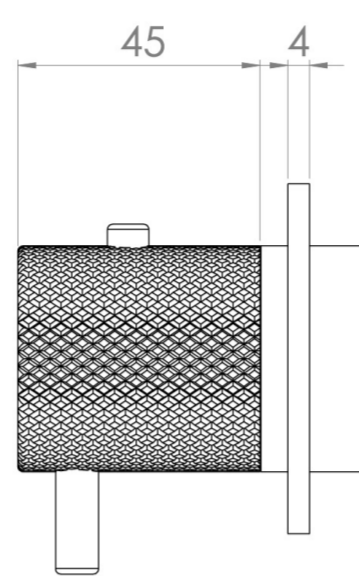

COS 2 WAY THERMOSTATIC SHOWER RING VALVE KIT - W/ KNURLED HANDLE - LANDSCAPE - BRUSHED BRASS

Product Code: CO320LRV.KBB

PRODUCT INFORMATION

Height:	72mm
Width:	145mm
Finish:	Brushed Brass (PVD)
Material	Brass
Guarantee	5 years
Outlets	2

DESCRIPTION

The COS 2-Way Thermostatic Ring Valve adds a touch of luxury to any shower or bathroom with its sleek, minimalist design. It features two outlets, allowing you to control a shower head and handset, a handset and bath filler, or a shower head and bath filler. The top handle manages the on/off function, while the bottom handle adjusts the temperature.

WRAS Approved Valve

TECHNICAL DRAWING

FLOW RATE

- 0.5 Bar - Flowrate: 7.8 l/min
- 1 Bar - Flowrate: 16 l/min
- 2 Bar - Flowrate: 22.5 l/min
- 3 Bar - Flowrate: 28.5 l/min
- 5 Bar - Flowrate: 24.2 l/min

Saneux reserves the right to alter the specifications and product range without prior notice. Dimensions are given as a guide only. Dimensions should not be used for surrounding furniture, fixtures and fittings until the product is on site.

<https://saneux.com/products/cos-2-way-thermostatic-shower-ring-valve-kit-w-knurlled-handle-landscape-brushed-brass>