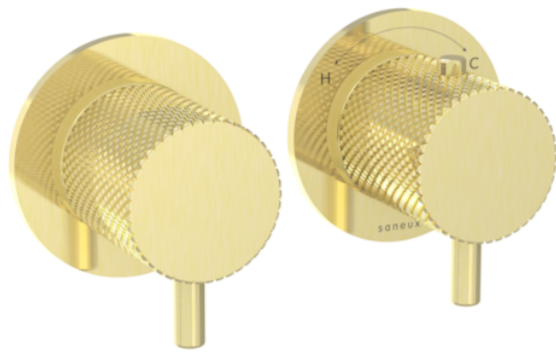

COS 2 WAY THERMOSTATIC SHOWER RING VALVE KIT - W/ KNURLED HANDLE - LANDSCAPE - BRUSHED BRASS

Product Code: CO320LRV.KBB

PRODUCT INFORMATION

Height:	72mm
Width:	145mm
Finish:	Brushed Brass (PVD)
Material	Brass
Guarantee	5 years
Outlets	2

DESCRIPTION

The COS 2-Way Thermostatic Ring Valve adds a touch of luxury to any shower or bathroom with its sleek, minimalist design. It features two outlets, allowing you to control a shower head and handset, a handset and bath filler, or a shower head and bath filler. The top handle manages the on/off function, while the bottom handle adjusts the temperature.

It can be installed portrait or landscape and offers three handle options—Classic, Knurled, and Fluted—in five finishes: Chrome, Brushed Brass, Brushed Bronze, Brushed Nickel, and Satin Black. The PVD-coated finishes ensure durability and high quality.

<https://saneux.com/products/cos-2-way-thermostatic-shower-ring-valve-kit-w-knurlled-handle-landscape-brushed-brass>