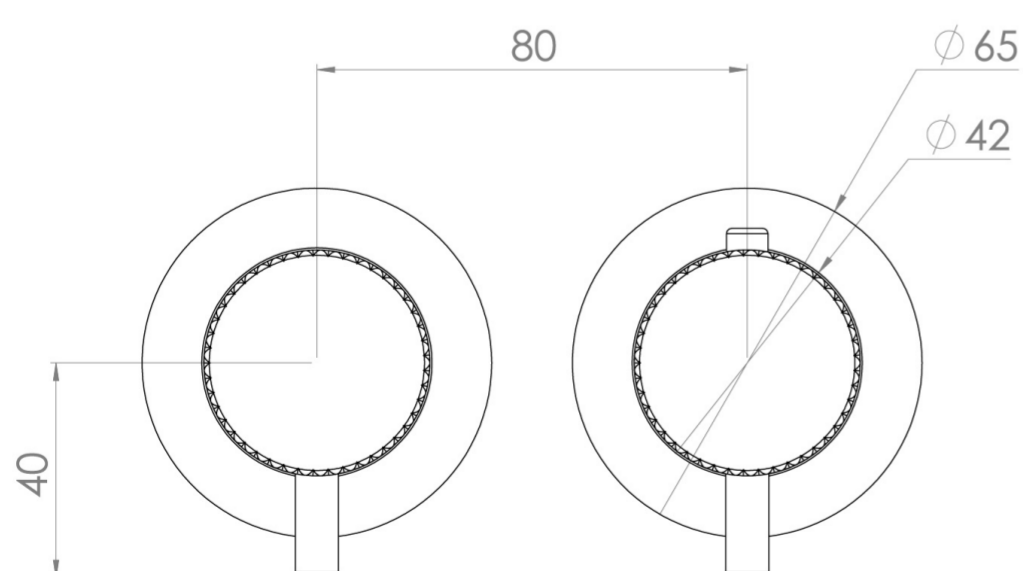

COS 2 WAY THERMOSTATIC SHOWER RING VALVE KIT - W/ KNURLED HANDLE - LANDSCAPE - CHROME

PRODUCT INFORMATION

Height:	72mm
Width:	145mm
Finish:	Chrome
Material:	Brass
Guarantee:	5 years
Outlets:	2

Product Code: CO320LRV.K

DESCRIPTION

The COS 2-Way Thermostatic Ring Valve adds a touch of luxury to any shower or bathroom with its sleek, minimalist design. It features two outlets, allowing you to control a shower head and handset, a handset and bath filler, or a shower head and bath filler. The top handle manages the on/off function, while the bottom handle adjusts the temperature.

WRAS Approved Valve

TECHNICAL DRAWING

FLOW RATE

- 0.5 Bar - Flowrate: 7.8 l/min
- 1 Bar - Flowrate: 16 l/min
- 2 Bar - Flowrate: 22.5 l/min
- 3 Bar - Flowrate: 28.5 l/min
- 5 Bar - Flowrate: 24.2 l/min

Saneux reserves the right to alter the specifications and product range without prior notice. Dimensions are given as a guide only. Dimensions should not be used for surrounding furniture, fixtures and fittings until the product is on site.