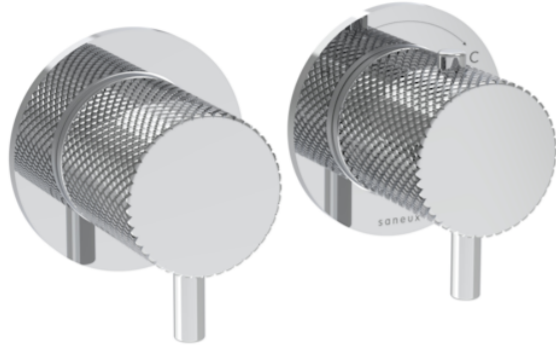

COS 2 WAY THERMOSTATIC SHOWER RING VALVE KIT - W/ KNURLED HANDLE - LANDSCAPE - CHROME

PRODUCT INFORMATION

Height:	72mm
Width:	145mm
Finish:	Chrome
Material:	Brass
Guarantee:	5 years
Outlets:	2

Product Code: CO320LRV.K

DESCRIPTION

The COS 2-Way Thermostatic Ring Valve adds a touch of luxury to any shower or bathroom with its sleek, minimalist design. It features two outlets, allowing you to control a shower head and handset, a handset and bath filler, or a shower head and bath filler. The top handle manages the on/off function, while the bottom handle adjusts the temperature.

It can be installed portrait or landscape and offers three handle options—Classic, Knurled, and Fluted—in five finishes: Chrome, Brushed Brass, Brushed Bronze, Brushed Nickel, and Satin Black. The PVD-coated finishes ensure durability and high quality.

<https://saneux.com/products/cos-2-way-thermostatic-shower-ring-valve-kit-w-knurled-handle-landscape-chrome>