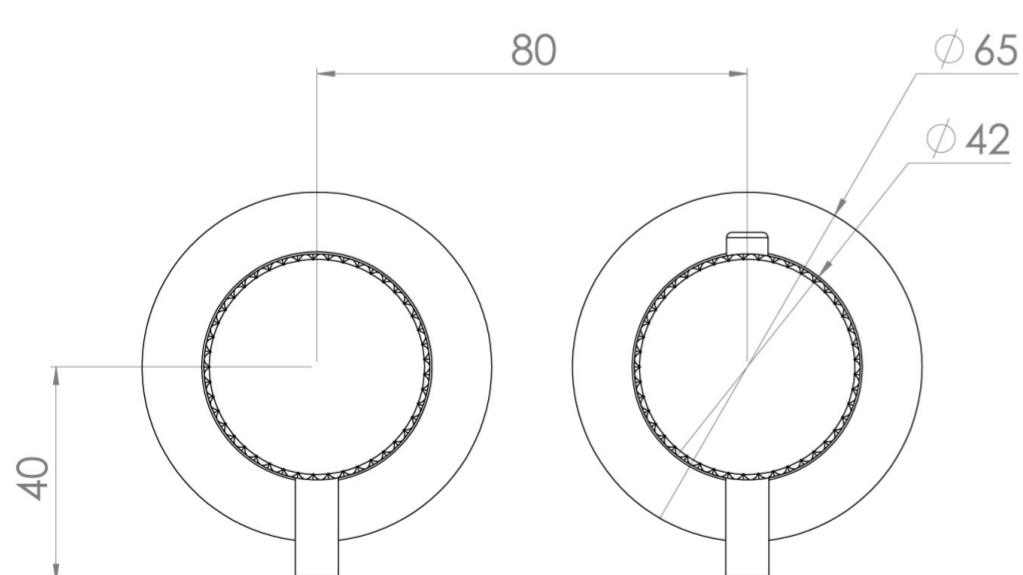

COS 2 WAY THERMOSTATIC SHOWER RING VALVE KIT - W/ KNURLED HANDLE - LANDSCAPE - CHROME

PRODUCT INFORMATION

Height:	72mm
Width:	145mm
Finish:	Chrome
Material:	Brass
Guarantee:	5 years
Outlets:	2

Product Code: CO320LRV.K

DESCRIPTION

The COS 2-Way Thermostatic Ring Valve adds a touch of luxury to any shower or bathroom with its sleek, minimalist design. It features two outlets, allowing you to control a shower head and handset, a handset and bath filler, or a shower head and bath filler. The top handle manages the on/off function, while the bottom handle adjusts the temperature.

WRAS Approved Valve

TECHNICAL DRAWING

FLOW RATE

- 0.5 Bar - Flowrate: 7.8 l/min
- 1 Bar - Flowrate: 16 l/min
- 2 Bar - Flowrate: 22.5 l/min
- 3 Bar - Flowrate: 28.5 l/min
- 5 Bar - Flowrate: 24.2 l/min

Saneux reserves the right to alter the specifications and product range without prior notice. Dimensions are given as a guide only. Dimensions should not be used for surrounding furniture, fixtures and fittings until the product is on site.