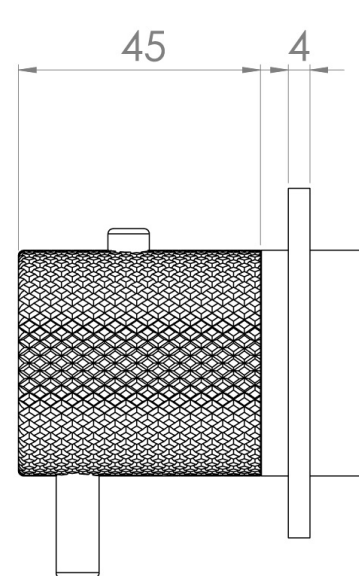

COS 2 WAY THERMOSTATIC SHOWER RING VALVE KIT - W/ KNURLED HANDLE - LANDSCAPE - CHROME

PRODUCT INFORMATION

Height:	72mm
Width:	145mm
Finish:	Chrome
Material:	Brass
Guarantee:	5 years
Outlets:	2

Product Code: CO320LRV.K

DESCRIPTION

The COS 2-Way Thermostatic Ring Valve adds a touch of luxury to any shower or bathroom with its sleek, minimalist design. It features two outlets, allowing you to control a shower head and handset, a handset and bath filler, or a shower head and bath filler. The top handle manages the on/off function, while the bottom handle adjusts the temperature.

WRAS Approved Valve

TECHNICAL DRAWING

FLOW RATE

- 0.5 Bar - Flowrate: 7.8 l/min
- 1 Bar - Flowrate: 16 l/min
- 2 Bar - Flowrate: 22.5 l/min
- 3 Bar - Flowrate: 28.5 l/min
- 5 Bar - Flowrate: 24.2 l/min

Saneux reserves the right to alter the specifications and product range without prior notice. Dimensions are given as a guide only. Dimensions should not be used for surrounding furniture, fixtures and fittings until the product is on site.

<https://saneux.com/products/cos-2-way-thermostatic-shower-ring-valve-kit-w-knurled-handle-landscape-chrome>