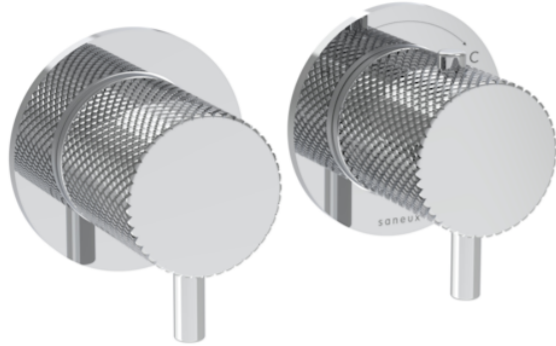

COS 2 WAY THERMOSTATIC SHOWER RING VALVE KIT - W/ KNURLED HANDLE - LANDSCAPE - CHROME

PRODUCT INFORMATION

Height:	72mm
Width:	145mm
Finish:	Chrome
Material:	Brass
Guarantee:	5 years
Outlets:	2

Product Code: CO320LRV.K

DESCRIPTION

The COS 2-Way Thermostatic Ring Valve adds a touch of luxury to any shower or bathroom with its sleek, minimalist design. It features two outlets, allowing you to control a shower head and handset, a handset and bath filler, or a shower head and bath filler. The top handle manages the on/off function, while the bottom handle adjusts the temperature.

It can be installed portrait or landscape and offers three handle options—Classic, Knurled, and Fluted—in five finishes: Chrome, Brushed Brass, Brushed Bronze, Brushed Nickel, and Satin Black. The PVD-coated finishes ensure durability and high quality.

<https://saneux.com/products/cos-2-way-thermostatic-shower-ring-valve-kit-w-knurled-handle-landscape-chrome>