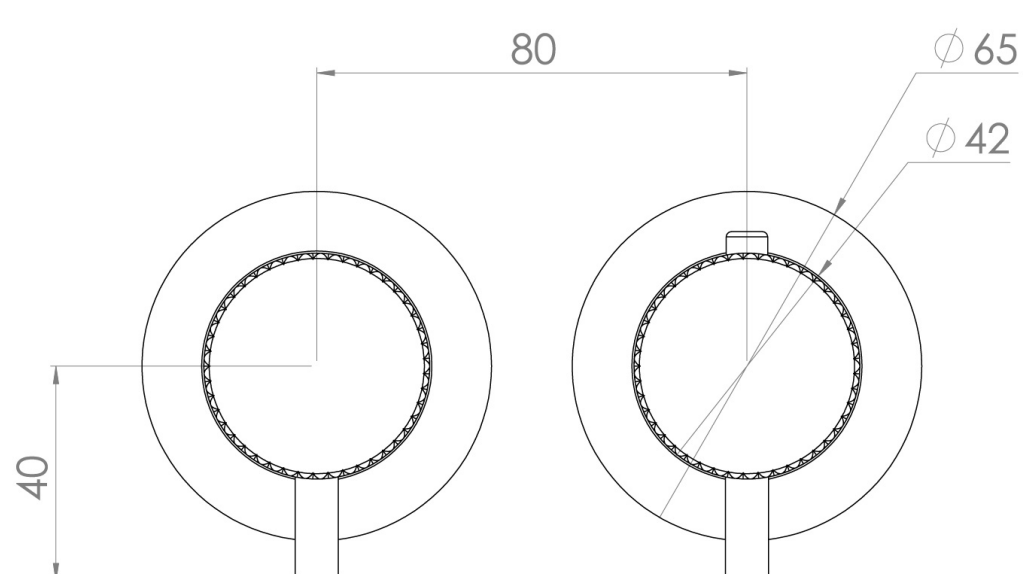

COS 2 WAY THERMOSTATIC SHOWER RING VALVE KIT - W/ KNURLED HANDLE - LANDSCAPE - CHROME

PRODUCT INFORMATION

Height:	72mm
Width:	145mm
Finish:	Chrome
Material:	Brass
Guarantee:	5 years
Outlets:	2

Product Code: CO320LRV.K

DESCRIPTION

The COS 2-Way Thermostatic Ring Valve adds a touch of luxury to any shower or bathroom with its sleek, minimalist design. It features two outlets, allowing you to control a shower head and handset, a handset and bath filler, or a shower head and bath filler. The top handle manages the on/off function, while the bottom handle adjusts the temperature.

WRAS Approved Valve

TECHNICAL DRAWING

FLOW RATE

- 0.5 Bar - Flowrate: 7.8 l/min
- 1 Bar - Flowrate: 16 l/min
- 2 Bar - Flowrate: 22.5 l/min
- 3 Bar - Flowrate: 28.5 l/min
- 5 Bar - Flowrate: 24.2 l/min

Saneux reserves the right to alter the specifications and product range without prior notice. Dimensions are given as a guide only. Dimensions should not be used for surrounding furniture, fixtures and fittings until the product is on site.