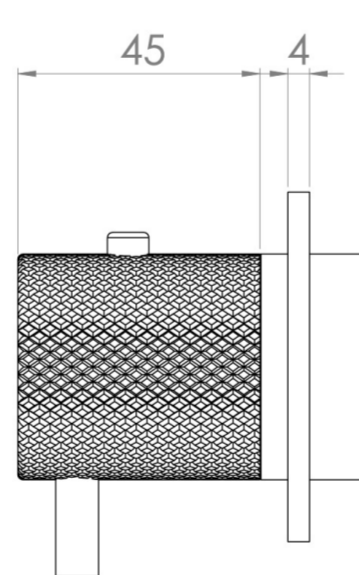

COS 2 WAY THERMOSTATIC SHOWER RING VALVE KIT - W/ KNURLED HANDLE - LANDSCAPE - CHROME

PRODUCT INFORMATION

Height:	72mm
Width:	145mm
Finish:	Chrome
Material:	Brass
Guarantee:	5 years
Outlets:	2

Product Code: CO320LRV.K

DESCRIPTION

The COS 2-Way Thermostatic Ring Valve adds a touch of luxury to any shower or bathroom with its sleek, minimalist design. It features two outlets, allowing you to control a shower head and handset, a handset and bath filler, or a shower head and bath filler. The top handle manages the on/off function, while the bottom handle adjusts the temperature.

WRAS Approved Valve

TECHNICAL DRAWING

FLOW RATE

- 0.5 Bar - Flowrate: 7.8 l/min
- 1 Bar - Flowrate: 16 l/min
- 2 Bar - Flowrate: 22.5 l/min
- 3 Bar - Flowrate: 28.5 l/min
- 5 Bar - Flowrate: 24.2 l/min

Saneux reserves the right to alter the specifications and product range without prior notice. Dimensions are given as a guide only. Dimensions should not be used for surrounding furniture, fixtures and fittings until the product is on site.