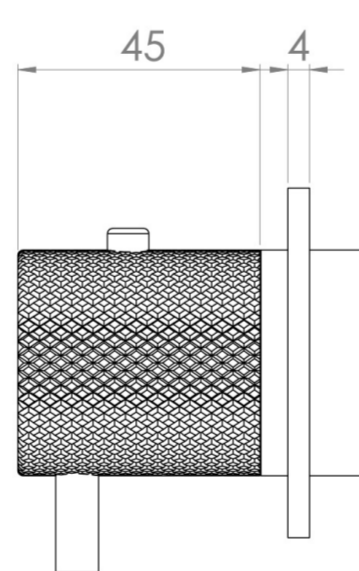

COS 2 WAY THERMOSTATIC SHOWER RING VALVE KIT - W/ KNURLED HANDLE - LANDSCAPE - CHROME

PRODUCT INFORMATION

Height:	72mm
Width:	145mm
Finish:	Chrome
Material:	Brass
Guarantee:	5 years
Outlets:	2

Product Code: CO320LRV.K

DESCRIPTION

The COS 2-Way Thermostatic Ring Valve adds a touch of luxury to any shower or bathroom with its sleek, minimalist design. It features two outlets, allowing you to control a shower head and handset, a handset and bath filler, or a shower head and bath filler. The top handle manages the on/off function, while the bottom handle adjusts the temperature.

WRAS Approved Valve

TECHNICAL DRAWING

FLOW RATE

- 0.5 Bar - Flowrate: 7.8 l/min
- 1 Bar - Flowrate: 16 l/min
- 2 Bar - Flowrate: 22.5 l/min
- 3 Bar - Flowrate: 28.5 l/min
- 5 Bar - Flowrate: 24.2 l/min

Saneux reserves the right to alter the specifications and product range without prior notice. Dimensions are given as a guide only. Dimensions should not be used for surrounding furniture, fixtures and fittings until the product is on site.

<https://saneux.com/products/cos-2-way-thermostatic-shower-ring-valve-kit-w-knurled-handle-landscape-chrome>