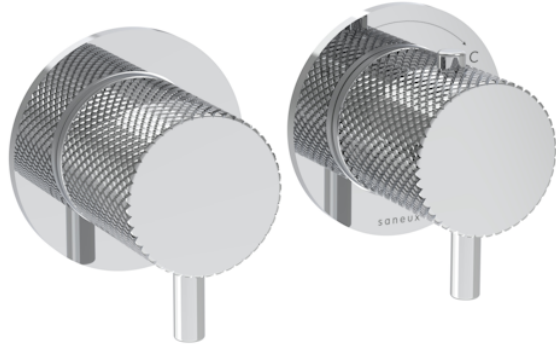

COS 2 WAY THERMOSTATIC SHOWER RING VALVE KIT - W/ KNURLED HANDLE - LANDSCAPE - CHROME

PRODUCT INFORMATION

Height:	72mm
Width:	145mm
Finish:	Chrome
Material:	Brass
Guarantee:	5 years
Outlets:	2

Product Code: CO320LRV.K

DESCRIPTION

The COS 2-Way Thermostatic Ring Valve adds a touch of luxury to any shower or bathroom with its sleek, minimalist design. It features two outlets, allowing you to control a shower head and handset, a handset and bath filler, or a shower head and bath filler. The top handle manages the on/off function, while the bottom handle adjusts the temperature.

It can be installed portrait or landscape and offers three handle options—Classic, Knurled, and Fluted—in five finishes: Chrome, Brushed Brass, Brushed Bronze, Brushed Nickel, and Satin Black. The PVD-coated finishes ensure durability and high quality.

<https://saneux.com/products/cos-2-way-thermostatic-shower-ring-valve-kit-w-knurled-handle-landscape-chrome>