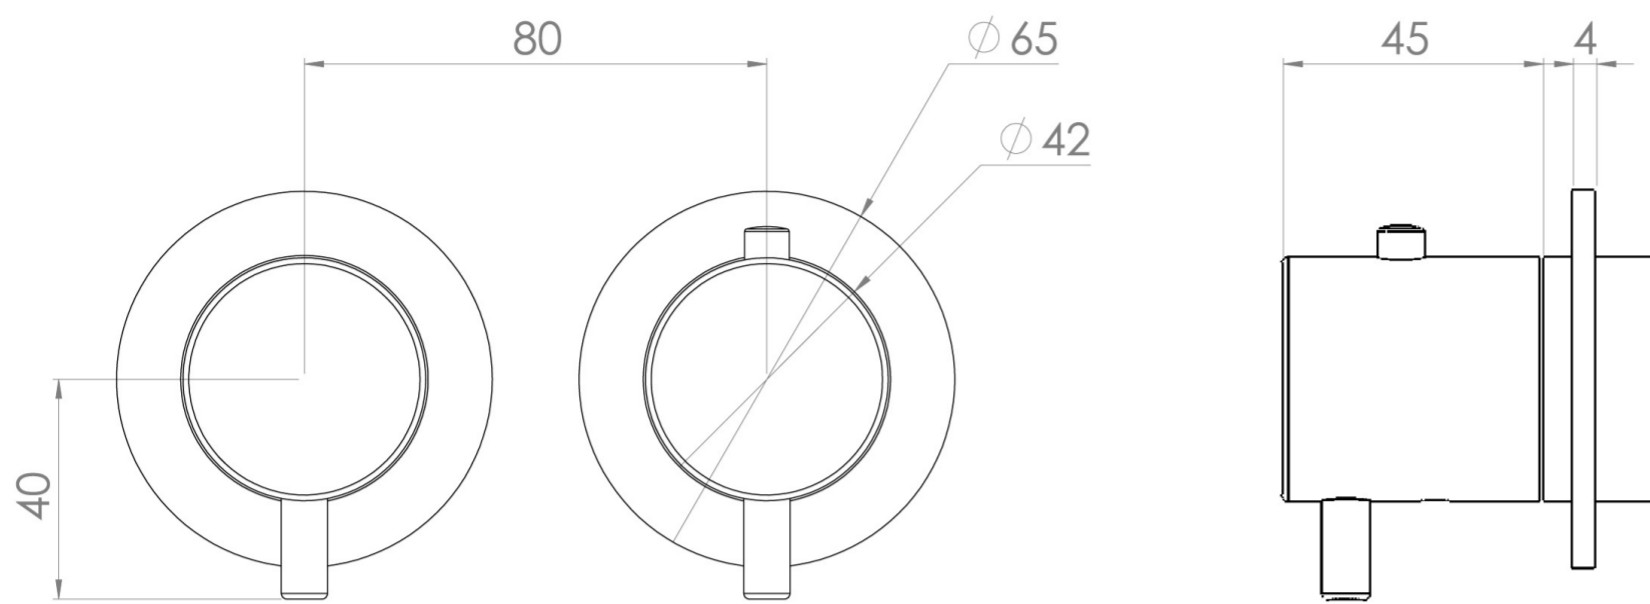

COS 2 WAY THERMOSTATIC SHOWER RING VALVE KIT - W/ CLASSIC HANDLE - LANDSCAPE - BRUSHED BRONZE

Product Code: CO320LRV.BR

PRODUCT INFORMATION

Height:	72mm
Width:	145mm
Finish:	Brushed Bronze (PVD)
Material	Brass
Guarantee	5 years
Outlets	2

DESCRIPTION

The COS 2-Way Thermostatic Ring Valve adds a touch of luxury to any shower or bathroom with its sleek, minimalist design. It features two outlets, allowing you to control a shower head and handset, a handset and bath filler, or a shower head and bath filler. The top handle manages the on/off function, while the bottom handle adjusts the temperature.

WRAS Approved Valve

TECHNICAL DRAWING

FLOW RATE

- 0.5 Bar - Flowrate: 7.8 l/min
- 1 Bar - Flowrate: 16 l/min
- 2 Bar - Flowrate: 22.5 l/min
- 3 Bar - Flowrate: 28.5 l/min
- 5 Bar - Flowrate: 24.2 l/min

Saneux reserves the right to alter the specifications and product range without prior notice. Dimensions are given as a guide only. Dimensions should not be used for surrounding furniture, fixtures and fittings until the product is on site.