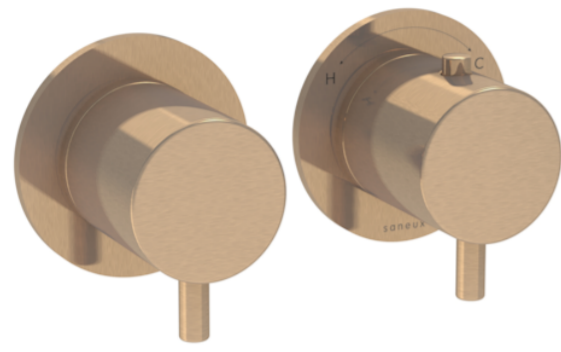

COS 2 WAY THERMOSTATIC SHOWER RING VALVE KIT - W/ CLASSIC HANDLE - LANDSCAPE - BRUSHED BRONZE

Product Code: CO320LRV.BR

PRODUCT INFORMATION

Height:	72mm
Width:	145mm
Finish:	Brushed Bronze (PVD)
Material	Brass
Guarantee	5 years
Outlets	2

DESCRIPTION

The COS 2-Way Thermostatic Ring Valve adds a touch of luxury to any shower or bathroom with its sleek, minimalist design. It features two outlets, allowing you to control a shower head and handset, a handset and bath filler, or a shower head and bath filler. The top handle manages the on/off function, while the bottom handle adjusts the temperature.

It can be installed portrait or landscape and offers three handle options—Classic, Knurled, and Fluted—in five finishes: Chrome, Brushed Brass, Brushed Bronze, Brushed Nickel, and Satin Black. The PVD-coated finishes ensure durability and high quality.

<https://saneux.com/products/cos-2-way-thermostatic-shower-ring-valve-kit-w-classic-handle-landscape-brushed-bronze>