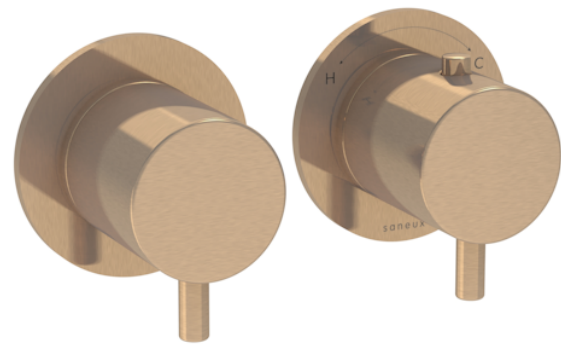

COS 2 WAY THERMOSTATIC SHOWER RING VALVE KIT - W/ CLASSIC HANDLE - LANDSCAPE - BRUSHED BRONZE

Product Code: CO320LRV.BR

PRODUCT INFORMATION

Height:	72mm
Width:	145mm
Finish:	Brushed Bronze (PVD)
Material	Brass
Guarantee	5 years
Outlets	2

DESCRIPTION

The COS 2-Way Thermostatic Ring Valve adds a touch of luxury to any shower or bathroom with its sleek, minimalist design. It features two outlets, allowing you to control a shower head and handset, a handset and bath filler, or a shower head and bath filler. The top handle manages the on/off function, while the bottom handle adjusts the temperature.

It can be installed portrait or landscape and offers three handle options—Classic, Knurled, and Fluted—in five finishes: Chrome, Brushed Brass, Brushed Bronze, Brushed Nickel, and Satin Black. The PVD-coated finishes ensure durability and high quality.

<https://saneux.com/products/cos-2-way-thermostatic-shower-ring-valve-kit-w-classic-handle-landscape-brushed-bronze>