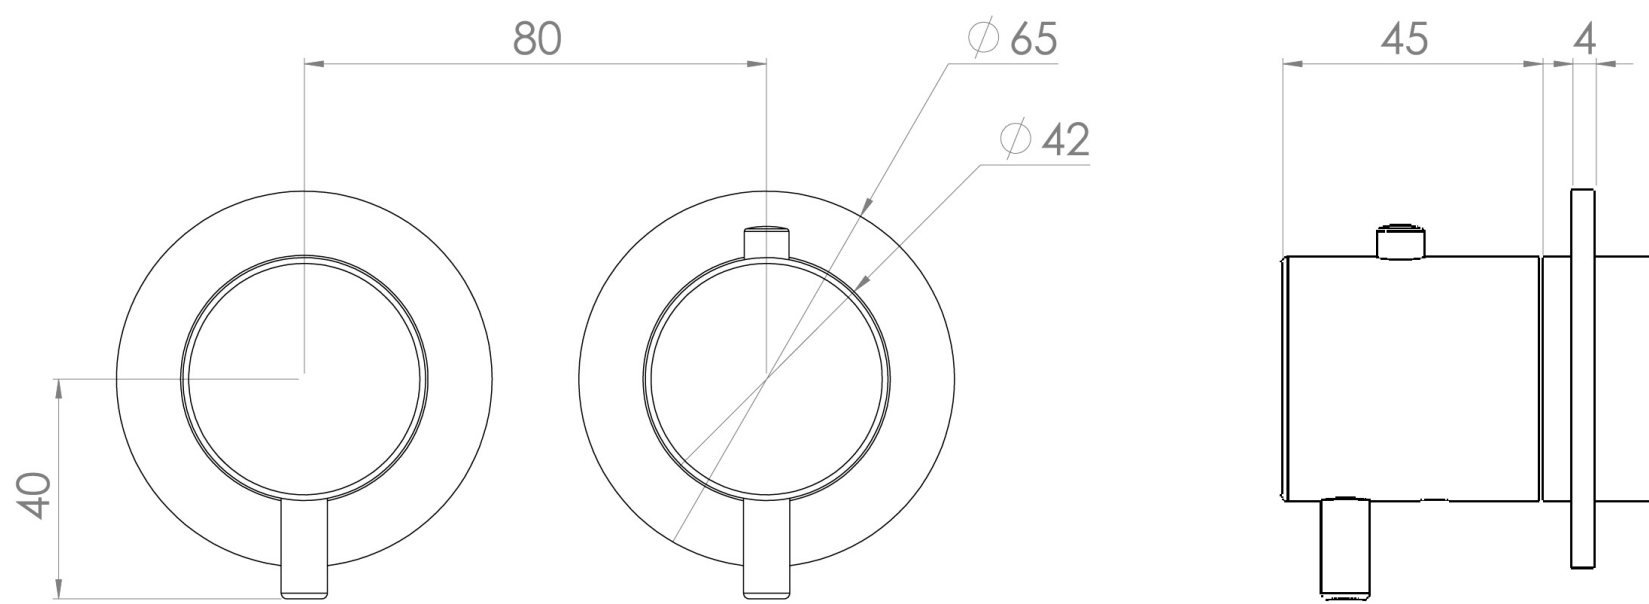

COS 2 WAY THERMOSTATIC SHOWER RING VALVE KIT - W/ CLASSIC HANDLE - LANDSCAPE - BRUSHED BRONZE

Product Code: CO320LRV.BR

PRODUCT INFORMATION

Height:	72mm
Width:	145mm
Finish:	Brushed Bronze (PVD)
Material	Brass
Guarantee	5 years
Outlets	2

DESCRIPTION

The COS 2-Way Thermostatic Ring Valve adds a touch of luxury to any shower or bathroom with its sleek, minimalist design. It features two outlets, allowing you to control a shower head and handset, a handset and bath filler, or a shower head and bath filler. The top handle manages the on/off function, while the bottom handle adjusts the temperature.

WRAS Approved Valve

TECHNICAL DRAWING

FLOW RATE

- 0.5 Bar - Flowrate: 7.8 l/min
- 1 Bar - Flowrate: 16 l/min
- 2 Bar - Flowrate: 22.5 l/min
- 3 Bar - Flowrate: 28.5 l/min
- 5 Bar - Flowrate: 24.2 l/min

Saneux reserves the right to alter the specifications and product range without prior notice. Dimensions are given as a guide only. Dimensions should not be used for surrounding furniture, fixtures and fittings until the product is on site.