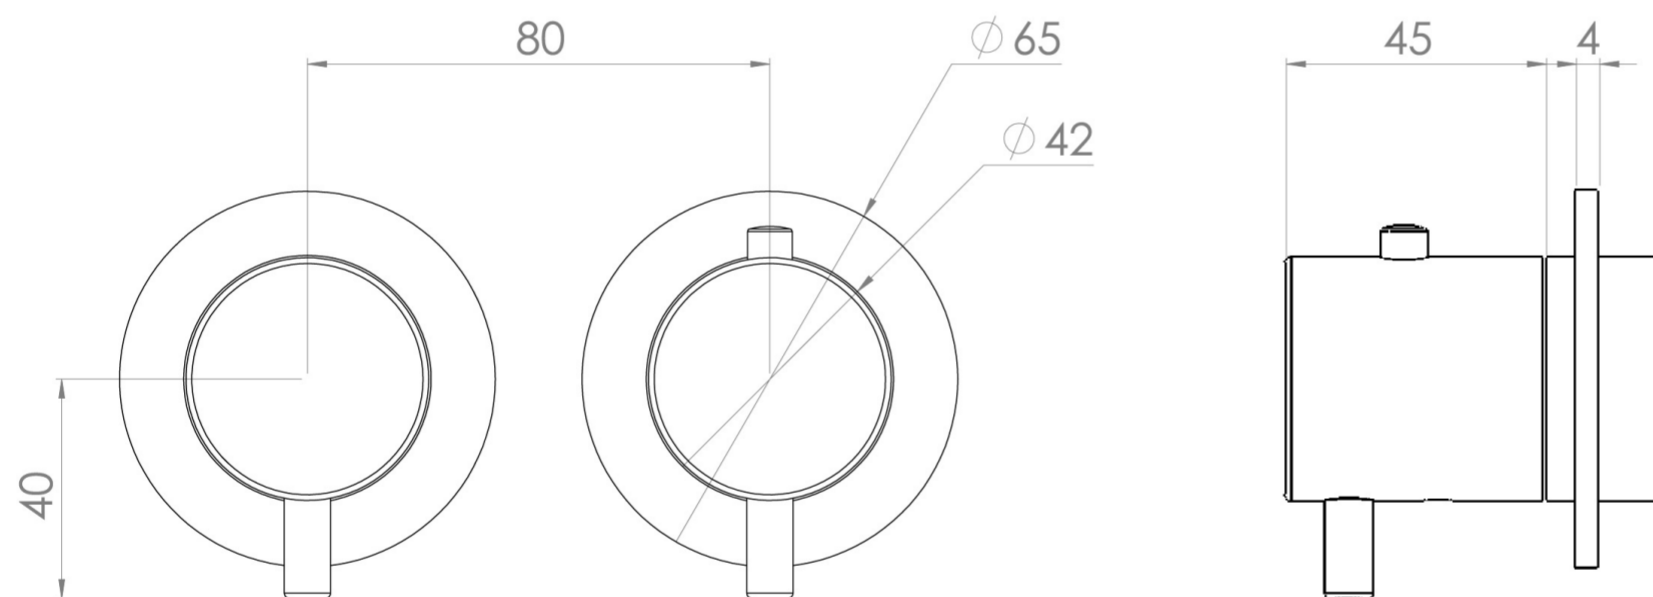

COS 2 WAY THERMOSTATIC SHOWER RING VALVE KIT - W/ CLASSIC HANDLE - LANDSCAPE - SATIN BLACK

PRODUCT INFORMATION

Finish:	Satin Black (PVD)
Material	Brass
Guarantee	5 years

Product Code: CO320LRV.SB

TECHNICAL DRAWING

Saneux reserves the right to alter the specifications and product range without prior notice. Dimensions are given as a guide only. Dimensions should not be used for surrounding furniture, fixtures and fittings until the product is on site.

<https://saneux.com/products/cos-2-way-thermostatic-shower-ring-valve-kit-w-classic-handle-landscape-satin-black>