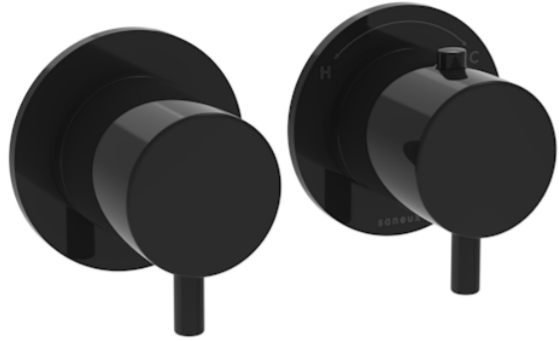

# COS 2 WAY THERMOSTATIC SHOWER RING VALVE KIT - W/ CLASSIC HANDLE - LANDSCAPE - SATIN BLACK

## PRODUCT INFORMATION

<b>Finish:</b>	Satin Black (PVD)
<b>Material</b>	Brass
<b>Guarantee</b>	5 years

**Product Code:** CO320LRV.SB

<https://saneux.com/products/cos-2-way-thermostatic-shower-ring-valve-kit-w-classic-handle-landscape-satin-black>