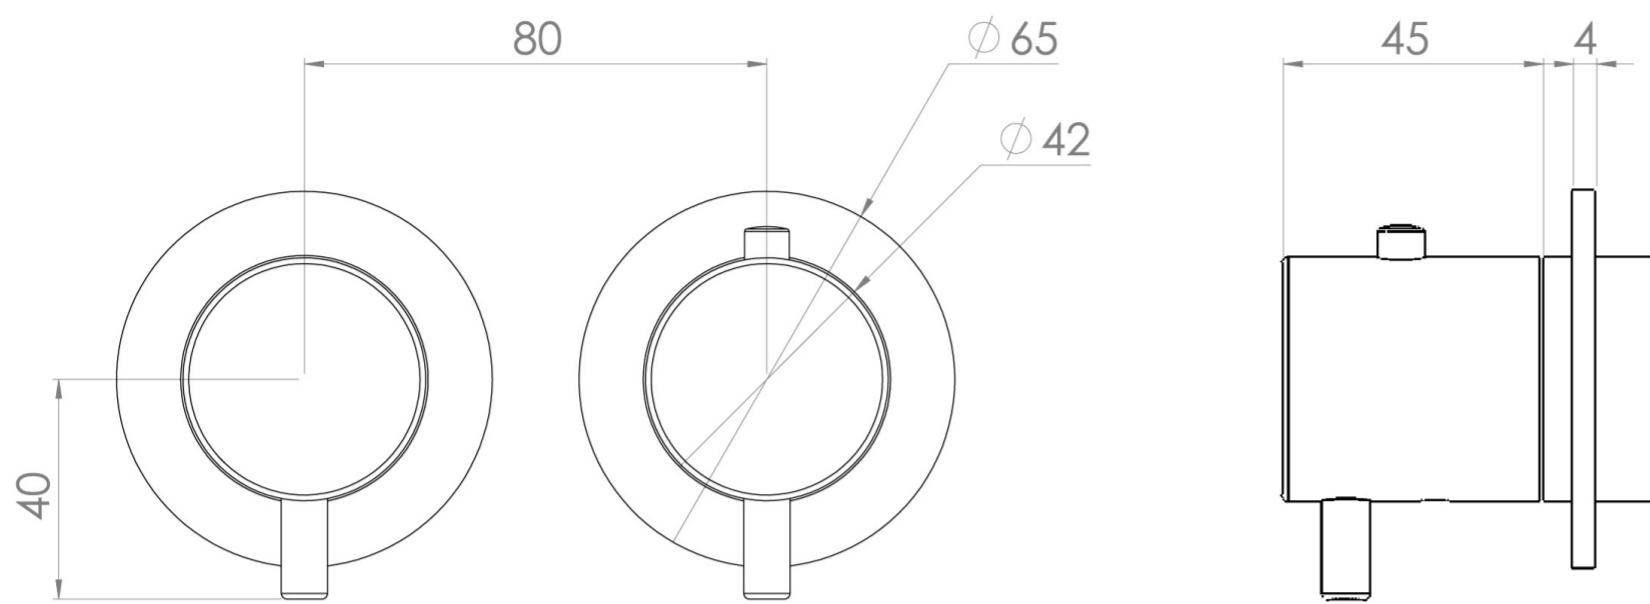

COS 2 WAY THERMOSTATIC SHOWER RING VALVE KIT - W/ CLASSIC HANDLE - LANDSCAPE - BRUSHED BRASS

Product Code: CO320LRV.BB

PRODUCT INFORMATION

Height:	72mm
Width:	145mm
Finish:	Brushed Brass (PVD)
Material	Brass
Guarantee	5 years
Outlets	2

DESCRIPTION

The COS 2-Way Thermostatic Ring Valve adds a touch of luxury to any shower or bathroom with its sleek, minimalist design. It features two outlets, allowing you to control a shower head and handset, a handset and bath filler, or a shower head and bath filler. The top handle manages the on/off function, while the bottom handle adjusts the temperature.

WRAS Approved Valve

TECHNICAL DRAWING

FLOW RATE

- 0.5 Bar - Flowrate: 7.8 l/min
- 1 Bar - Flowrate: 16 l/min
- 2 Bar - Flowrate: 22.5 l/min
- 3 Bar - Flowrate: 28.5 l/min
- 5 Bar - Flowrate: 24.2 l/min

Saneux reserves the right to alter the specifications and product range without prior notice. Dimensions are given as a guide only. Dimensions should not be used for surrounding furniture, fixtures and fittings until the product is on site.