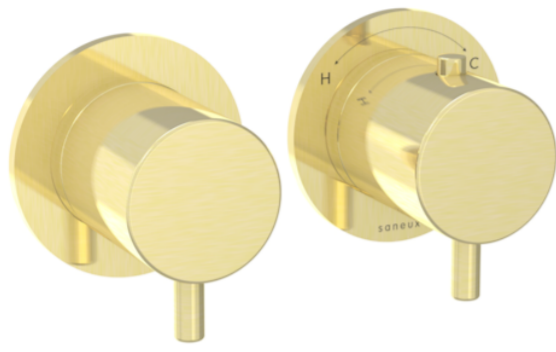

COS 2 WAY THERMOSTATIC SHOWER RING VALVE KIT - W/ CLASSIC HANDLE - LANDSCAPE - BRUSHED BRASS

Product Code: CO320LRV.BB

PRODUCT INFORMATION

Height:	72mm
Width:	145mm
Finish:	Brushed Brass (PVD)
Material	Brass
Guarantee	5 years
Outlets	2

DESCRIPTION

The COS 2-Way Thermostatic Ring Valve adds a touch of luxury to any shower or bathroom with its sleek, minimalist design. It features two outlets, allowing you to control a shower head and handset, a handset and bath filler, or a shower head and bath filler. The top handle manages the on/off function, while the bottom handle adjusts the temperature.

It can be installed portrait or landscape and offers three handle options—Classic, Knurled, and Fluted—in five finishes: Chrome, Brushed Brass, Brushed Bronze, Brushed Nickel, and Satin Black. The PVD-coated finishes ensure durability and high quality.

<https://saneux.com/products/cos-2-way-thermostatic-shower-ring-valve-kit-w-classic-handle-landscape-brushed-brass>