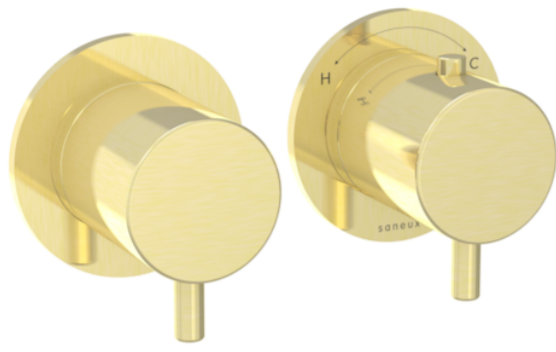

# COS 2 WAY THERMOSTATIC SHOWER RING VALVE KIT - W/ CLASSIC HANDLE - LANDSCAPE - BRUSHED BRASS

**Product Code:** CO320LRV.BB

---

## PRODUCT INFORMATION

<b>Height:</b>	72mm
<b>Width:</b>	145mm
<b>Finish:</b>	Brushed Brass (PVD)
<b>Material</b>	Brass
<b>Guarantee</b>	5 years
<b>Outlets</b>	2

---

## DESCRIPTION

The COS 2-Way Thermostatic Ring Valve adds a touch of luxury to any shower or bathroom with its sleek, minimalist design. It features two outlets, allowing you to control a shower head and handset, a handset and bath filler, or a shower head and bath filler. The top handle manages the on/off function, while the bottom handle adjusts the temperature.

It can be installed portrait or landscape and offers three handle options—Classic, Knurled, and Fluted—in five finishes: Chrome, Brushed Brass, Brushed Bronze, Brushed Nickel, and Satin Black. The PVD-coated finishes ensure durability and high quality.