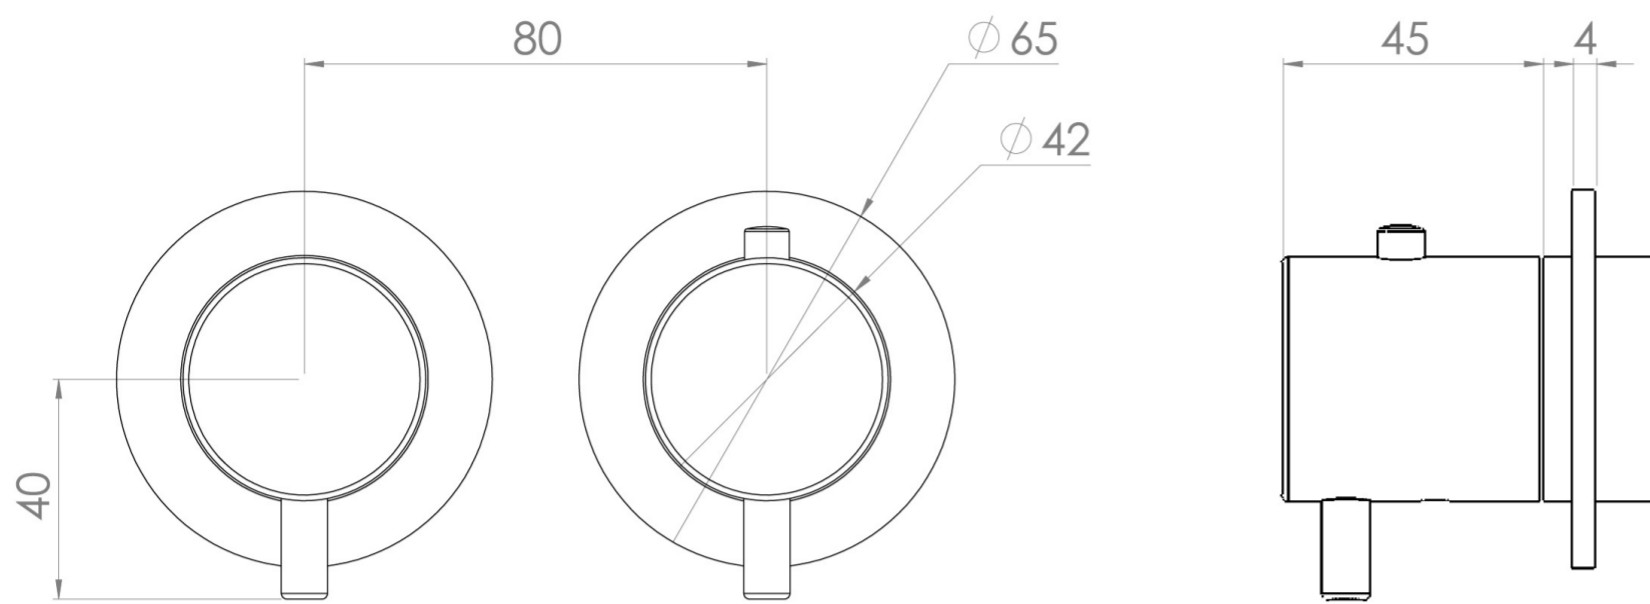

TECHNICAL DRAWING

FLOW RATE

- 0.5 Bar - Flowrate: 7.8 l/min
- 1 Bar - Flowrate: 16 l/min
- 2 Bar - Flowrate: 22.5 l/min
- 3 Bar - Flowrate: 28.5 l/min
- 5 Bar - Flowrate: 24.2 l/min

Saneux reserves the right to alter the specifications and product range without prior notice. Dimensions are given as a guide only. Dimensions should not be used for surrounding furniture, fixtures and fittings until the product is on site.

<https://saneux.com/products/cos-2-way-thermostatic-shower-ring-valve-kit-w-classic-handle-landscape-brushed-brass>