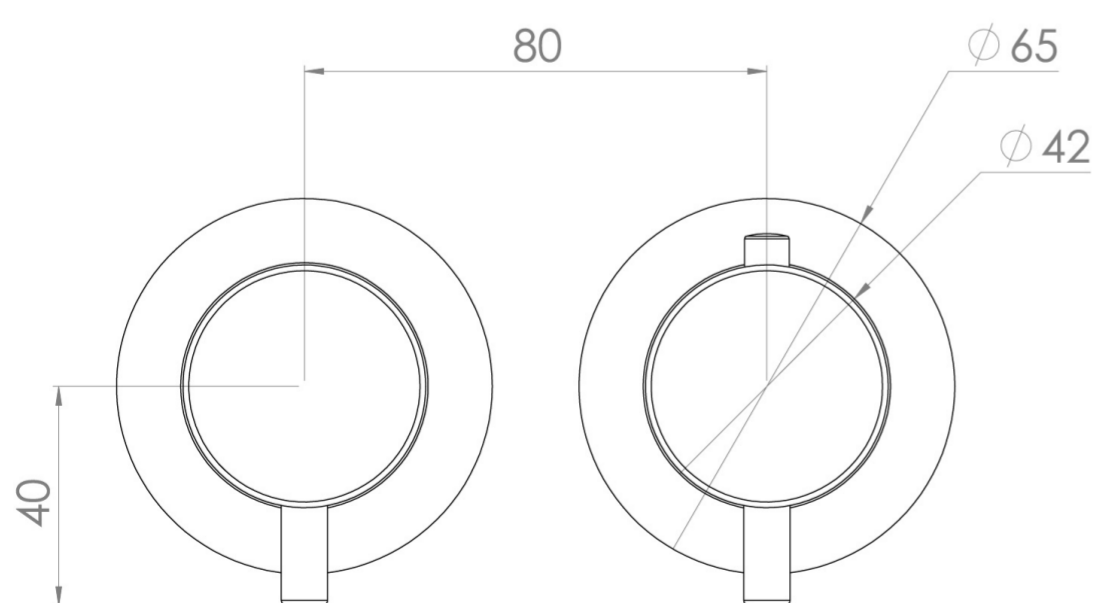

COS 2 WAY THERMOSTATIC SHOWER RING VALVE KIT - W/ CLASSIC HANDLE - LANDSCAPE - CHROME

Product Code: CO320LRV

PRODUCT INFORMATION

Height:	72mm
Width:	145mm
Finish:	Chrome
Material:	Brass
Guarantee:	5 years
Outlets:	2

DESCRIPTION

The COS 2-Way Thermostatic Ring Valve adds a touch of luxury to any shower or bathroom with its sleek, minimalist design. It features two outlets, allowing you to control a shower head and handset, a handset and bath filler, or a shower head and bath filler. The top handle manages the on/off function, while the bottom handle adjusts the temperature.

It can be installed portrait or landscape and offers three handle options—Classic, Knurled, and Fluted—in five finishes: Chrome, Brushed Brass, Brushed Bronze, Brushed Nickel, and Satin Black. The PVD-coated finishes ensure durability and high quality.

WRAS Approved Valve

TECHNICAL DRAWING

FLOW RATE

- 0.5 Bar - Flowrate: 7.8 l/min
- 1 Bar - Flowrate: 16 l/min
- 2 Bar - Flowrate: 22.5 l/min
- 3 Bar - Flowrate: 28.5 l/min
- 5 Bar - Flowrate: 24.2 l/min