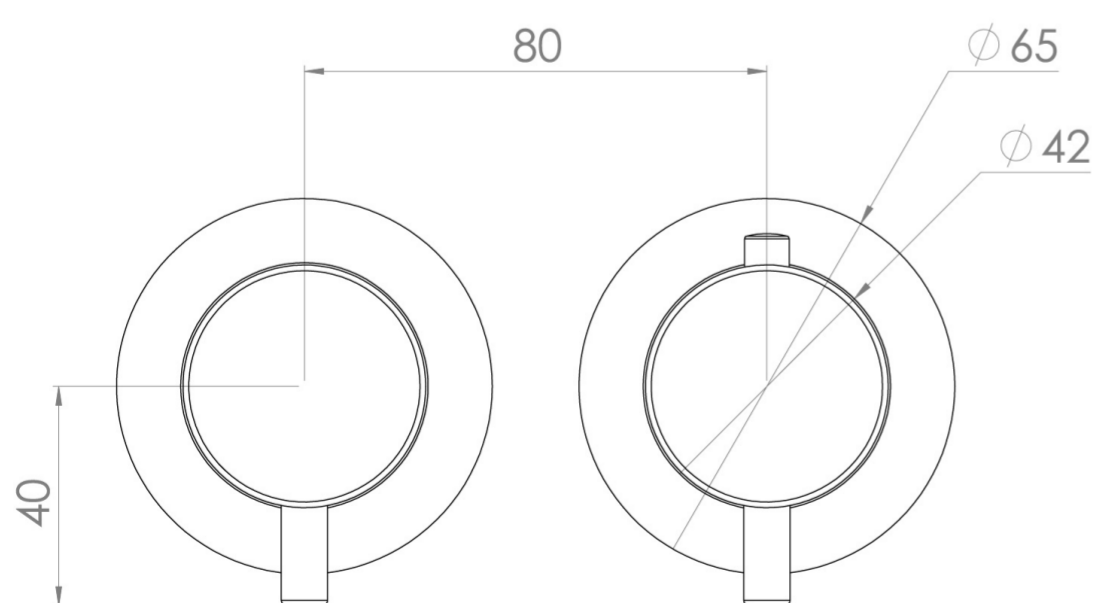

# COS 2 WAY THERMOSTATIC SHOWER RING VALVE KIT - W/ CLASSIC HANDLE - LANDSCAPE - CHROME

**Product Code:** CO320LRV

## PRODUCT INFORMATION

<b>Height:</b>	72mm
<b>Width:</b>	145mm
<b>Finish:</b>	Chrome
<b>Material:</b>	Brass
<b>Guarantee:</b>	5 years
<b>Outlets:</b>	2

## DESCRIPTION

The COS 2-Way Thermostatic Ring Valve adds a touch of luxury to any shower or bathroom with its sleek, minimalist design. It features two outlets, allowing you to control a shower head and handset, a handset and bath filler, or a shower head and bath filler. The top handle manages the on/off function, while the bottom handle adjusts the temperature.

## FLOW RATE

- 0.5 Bar - Flowrate: 7.8 l/min
- 1 Bar - Flowrate: 16 l/min
- 2 Bar - Flowrate: 22.5 l/min
- 3 Bar - Flowrate: 28.5 l/min
- 5 Bar - Flowrate: 24.2 l/min

Saneux reserves the right to alter the specifications and product range without prior notice. Dimensions are given as a guide only. Dimensions should not be used for surrounding furniture, fixtures and fittings until the product is on site.