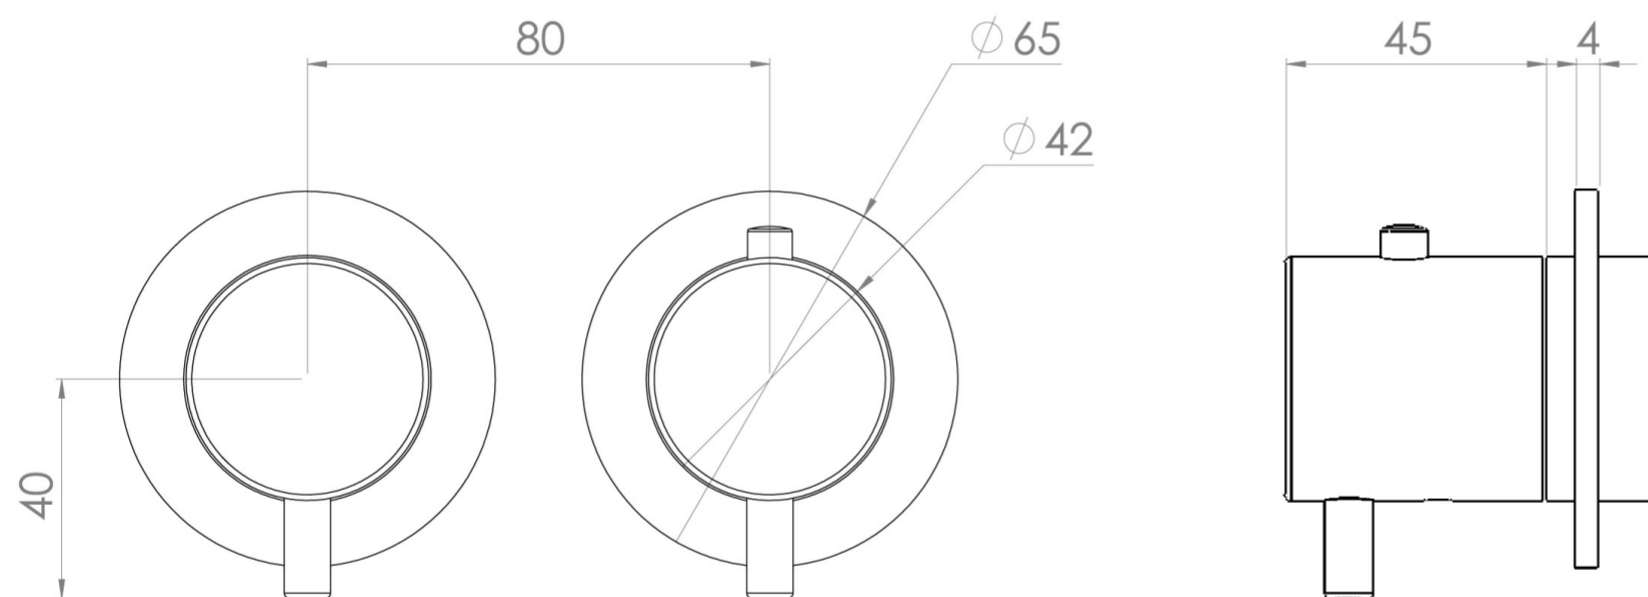

COS 2 WAY THERMOSTATIC SHOWER RING VALVE KIT - W/ CLASSIC HANDLE - LANDSCAPE - CHROME

PRODUCT INFORMATION

Finish:	Chrome
Material	Brass
Guarantee	5 years

Product Code: CO320LRV

TECHNICAL DRAWING

Saneux reserves the right to alter the specifications and product range without prior notice. Dimensions are given as a guide only. Dimensions should not be used for surrounding furniture, fixtures and fittings until the product is on site.

<https://saneux.com/products/cos-2-way-thermostatic-shower-ring-valve-kit-w-classic-handle-landscape-chrome>