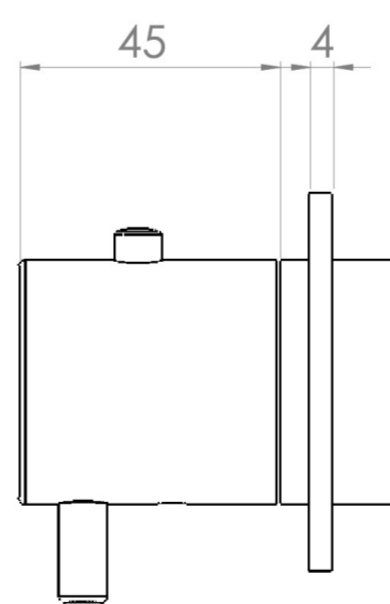

TECHNICAL DRAWING

FLOW RATE

- 0.5 Bar - Flowrate: 7.8 l/min
- 1 Bar - Flowrate: 16 l/min
- 2 Bar - Flowrate: 22.5 l/min
- 3 Bar - Flowrate: 28.5 l/min
- 5 Bar - Flowrate: 24.2 l/min