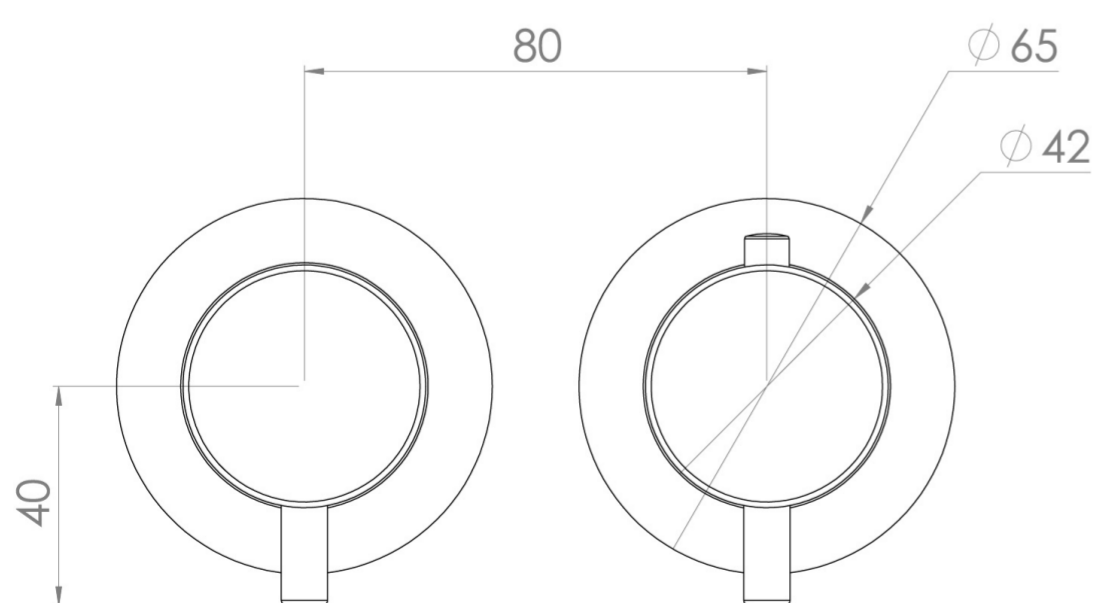

COS 2 WAY THERMOSTATIC SHOWER RING VALVE KIT - W/ CLASSIC HANDLE - LANDSCAPE - CHROME

Product Code: CO320LRV

PRODUCT INFORMATION

Height:	72mm
Width:	145mm
Finish:	Chrome
Material:	Brass
Guarantee:	5 years
Outlets:	2

DESCRIPTION

The COS 2-Way Thermostatic Ring Valve adds a touch of luxury to any shower or bathroom with its sleek, minimalist design. It features two outlets, allowing you to control a shower head and handset, a handset and bath filler, or a shower head and bath filler. The top handle manages the on/off function, while the bottom handle adjusts the temperature.

WRAS Approved Valve

TECHNICAL DRAWING

FLOW RATE

- 0.5 Bar - Flowrate: 7.8 l/min
- 1 Bar - Flowrate: 16 l/min
- 2 Bar - Flowrate: 22.5 l/min
- 3 Bar - Flowrate: 28.5 l/min
- 5 Bar - Flowrate: 24.2 l/min

Saneux reserves the right to alter the specifications and product range without prior notice. Dimensions are given as a guide only. Dimensions should not be used for surrounding furniture, fixtures and fittings until the product is on site.