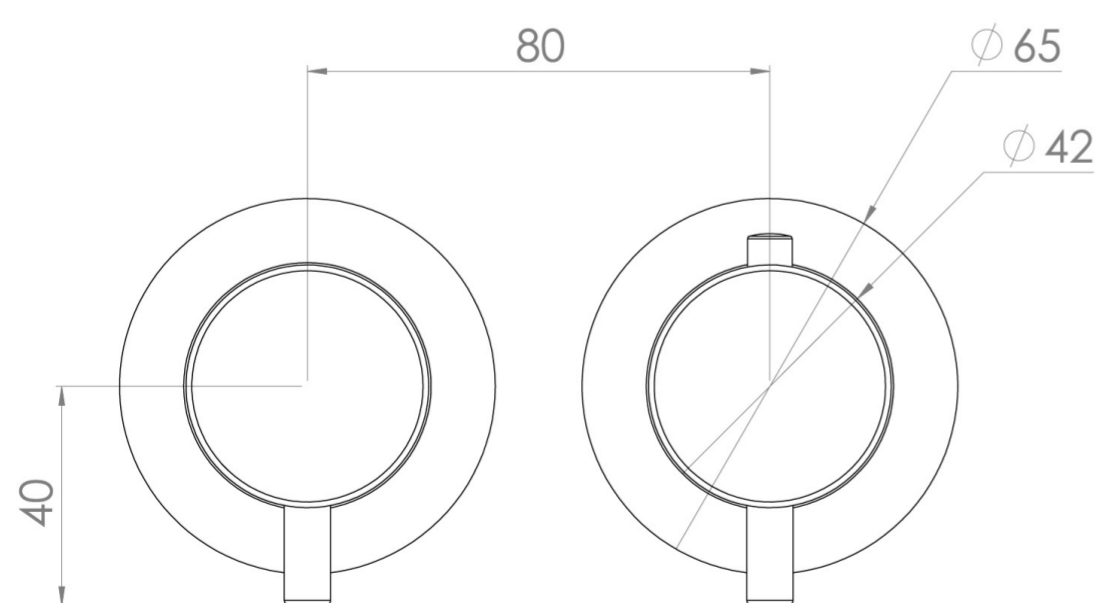

# COS 2 WAY THERMOSTATIC SHOWER RING VALVE KIT - W/ CLASSIC HANDLE - LANDSCAPE - CHROME

**Product Code:** CO320LRV

## PRODUCT INFORMATION

<b>Height:</b>	65mm
<b>Width:</b>	145mm
<b>Finish:</b>	Chrome
<b>Material:</b>	Brass
<b>Guarantee:</b>	5 years
<b>Outlets:</b>	2

## DESCRIPTION

The COS 2-Way Thermostatic Ring Valve adds a touch of luxury to any shower or bathroom with its sleek, minimalist design. It features two outlets, allowing you to control a shower head and handset, a handset and bath filler, or a shower head and bath filler. The top handle manages the on/off function, while the bottom handle adjusts the temperature.

## FLOW RATE

- 0.5 Bar - Flowrate: 7.8 l/min
- 1 Bar - Flowrate: 16 l/min
- 2 Bar - Flowrate: 22.5 l/min
- 3 Bar - Flowrate: 28.5 l/min
- 5 Bar - Flowrate: 24.2 l/min

Saneux reserves the right to alter the specifications and product range without prior notice. Dimensions are given as a guide only. Dimensions should not be used for surrounding furniture, fixtures and fittings until the product is on site.