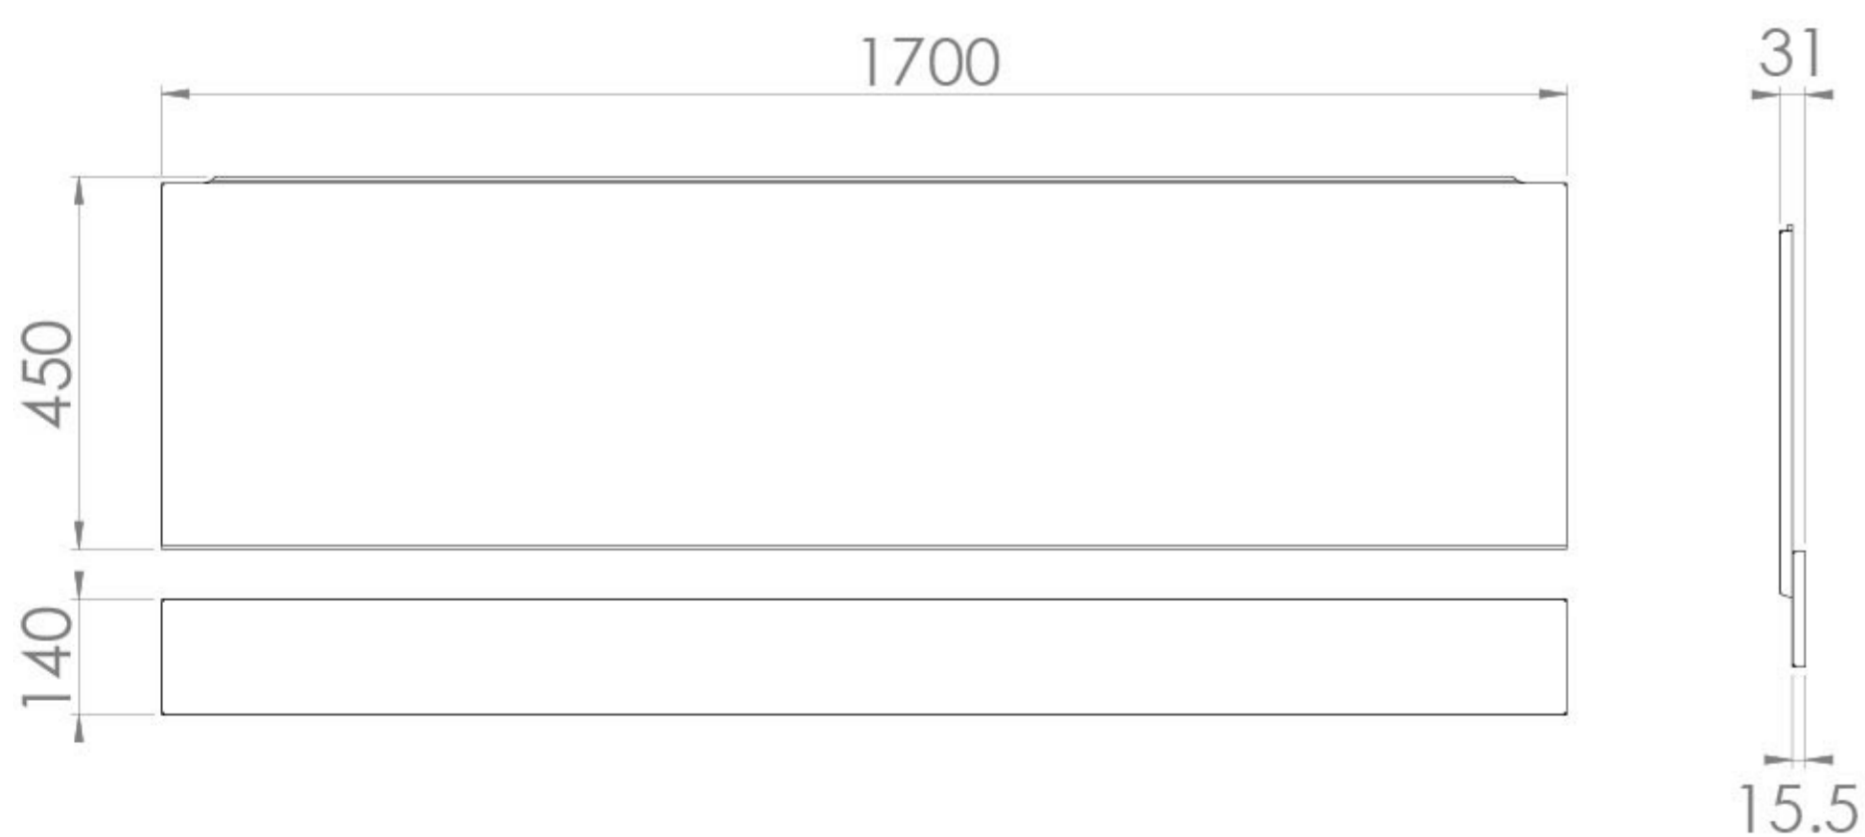

TECHNICAL DRAWING

Saneux reserves the right to alter the specifications and product range without prior notice. Dimensions are given as a guide only. Dimensions should not be used for surrounding furniture, fixtures and fittings until the product is on site.