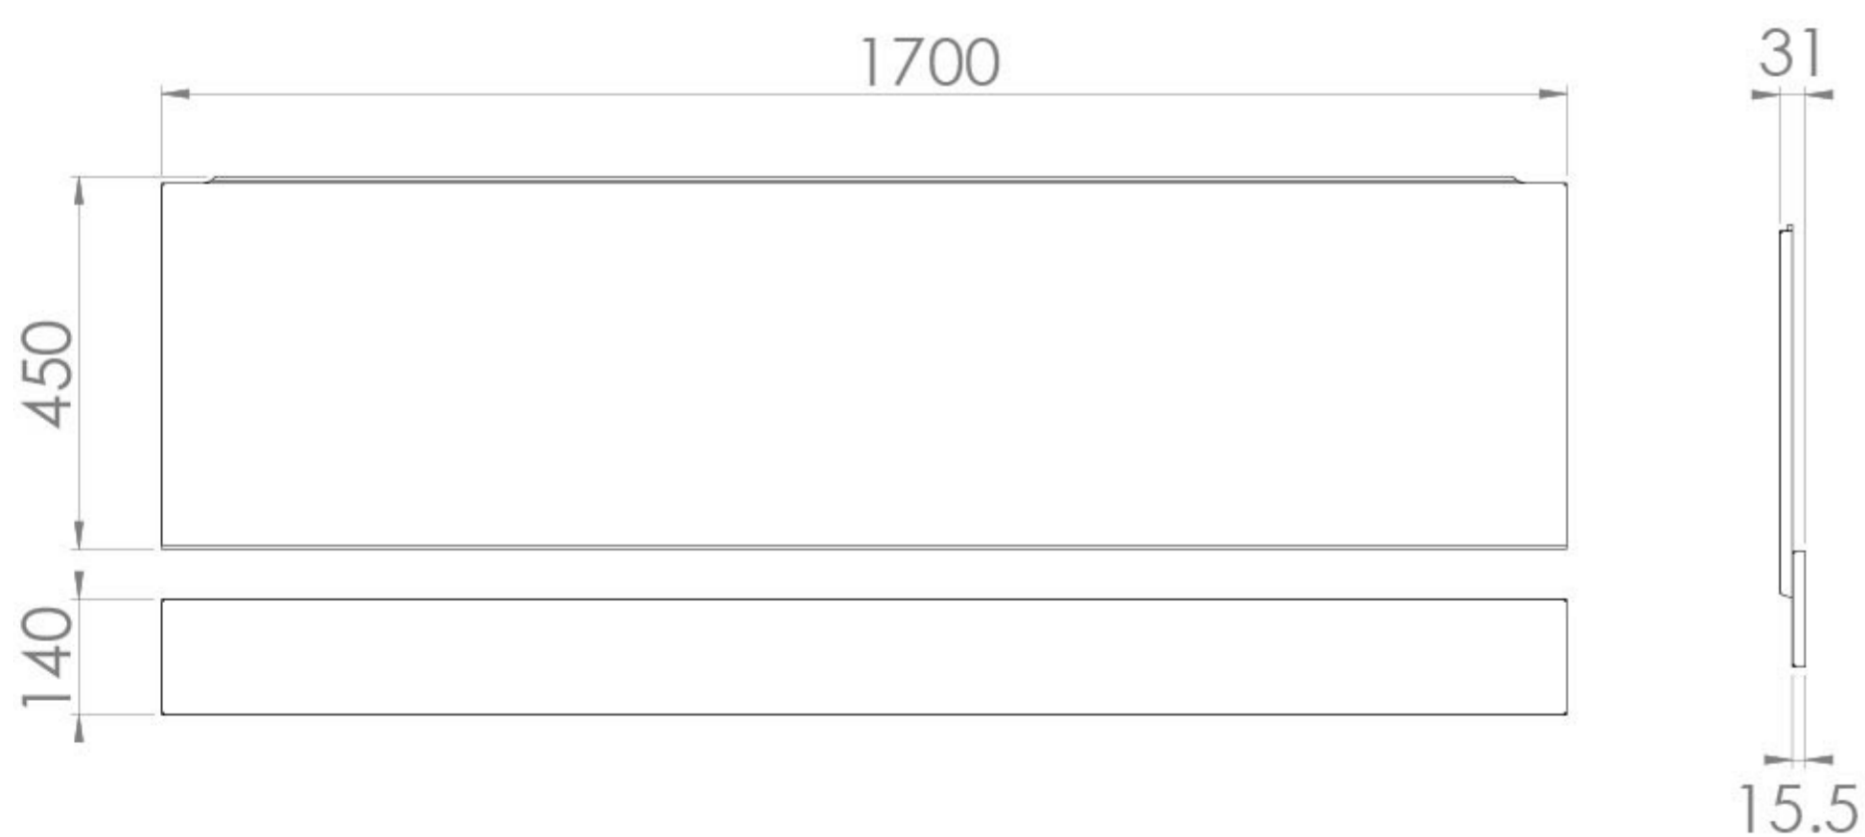

# 1700X450MM BATH PANEL & PLINTH - MATTE IRON GREY

**Product Code:** BP170.IG

## PRODUCT INFORMATION

<b>Finish:</b>	Matte Iron Grey
<b>Height:</b>	590mm
<b>Width:</b>	1700mm
<b>Depth:</b>	16mm
<b>Material</b>	MFC
<b>Weight</b>	13.75kg
<b>Guarantee</b>	5 years

## DESCRIPTION

AGUA MAISON not only has a collection of single ended and double ended baths, but to finish off your bath we have a vast selection of bath panels to match.

The 1700mm bath panel in matte iron grey will match the furniture units in the same finish so you can have this look running throughout your bathroom without having to compromise on your bath choice.