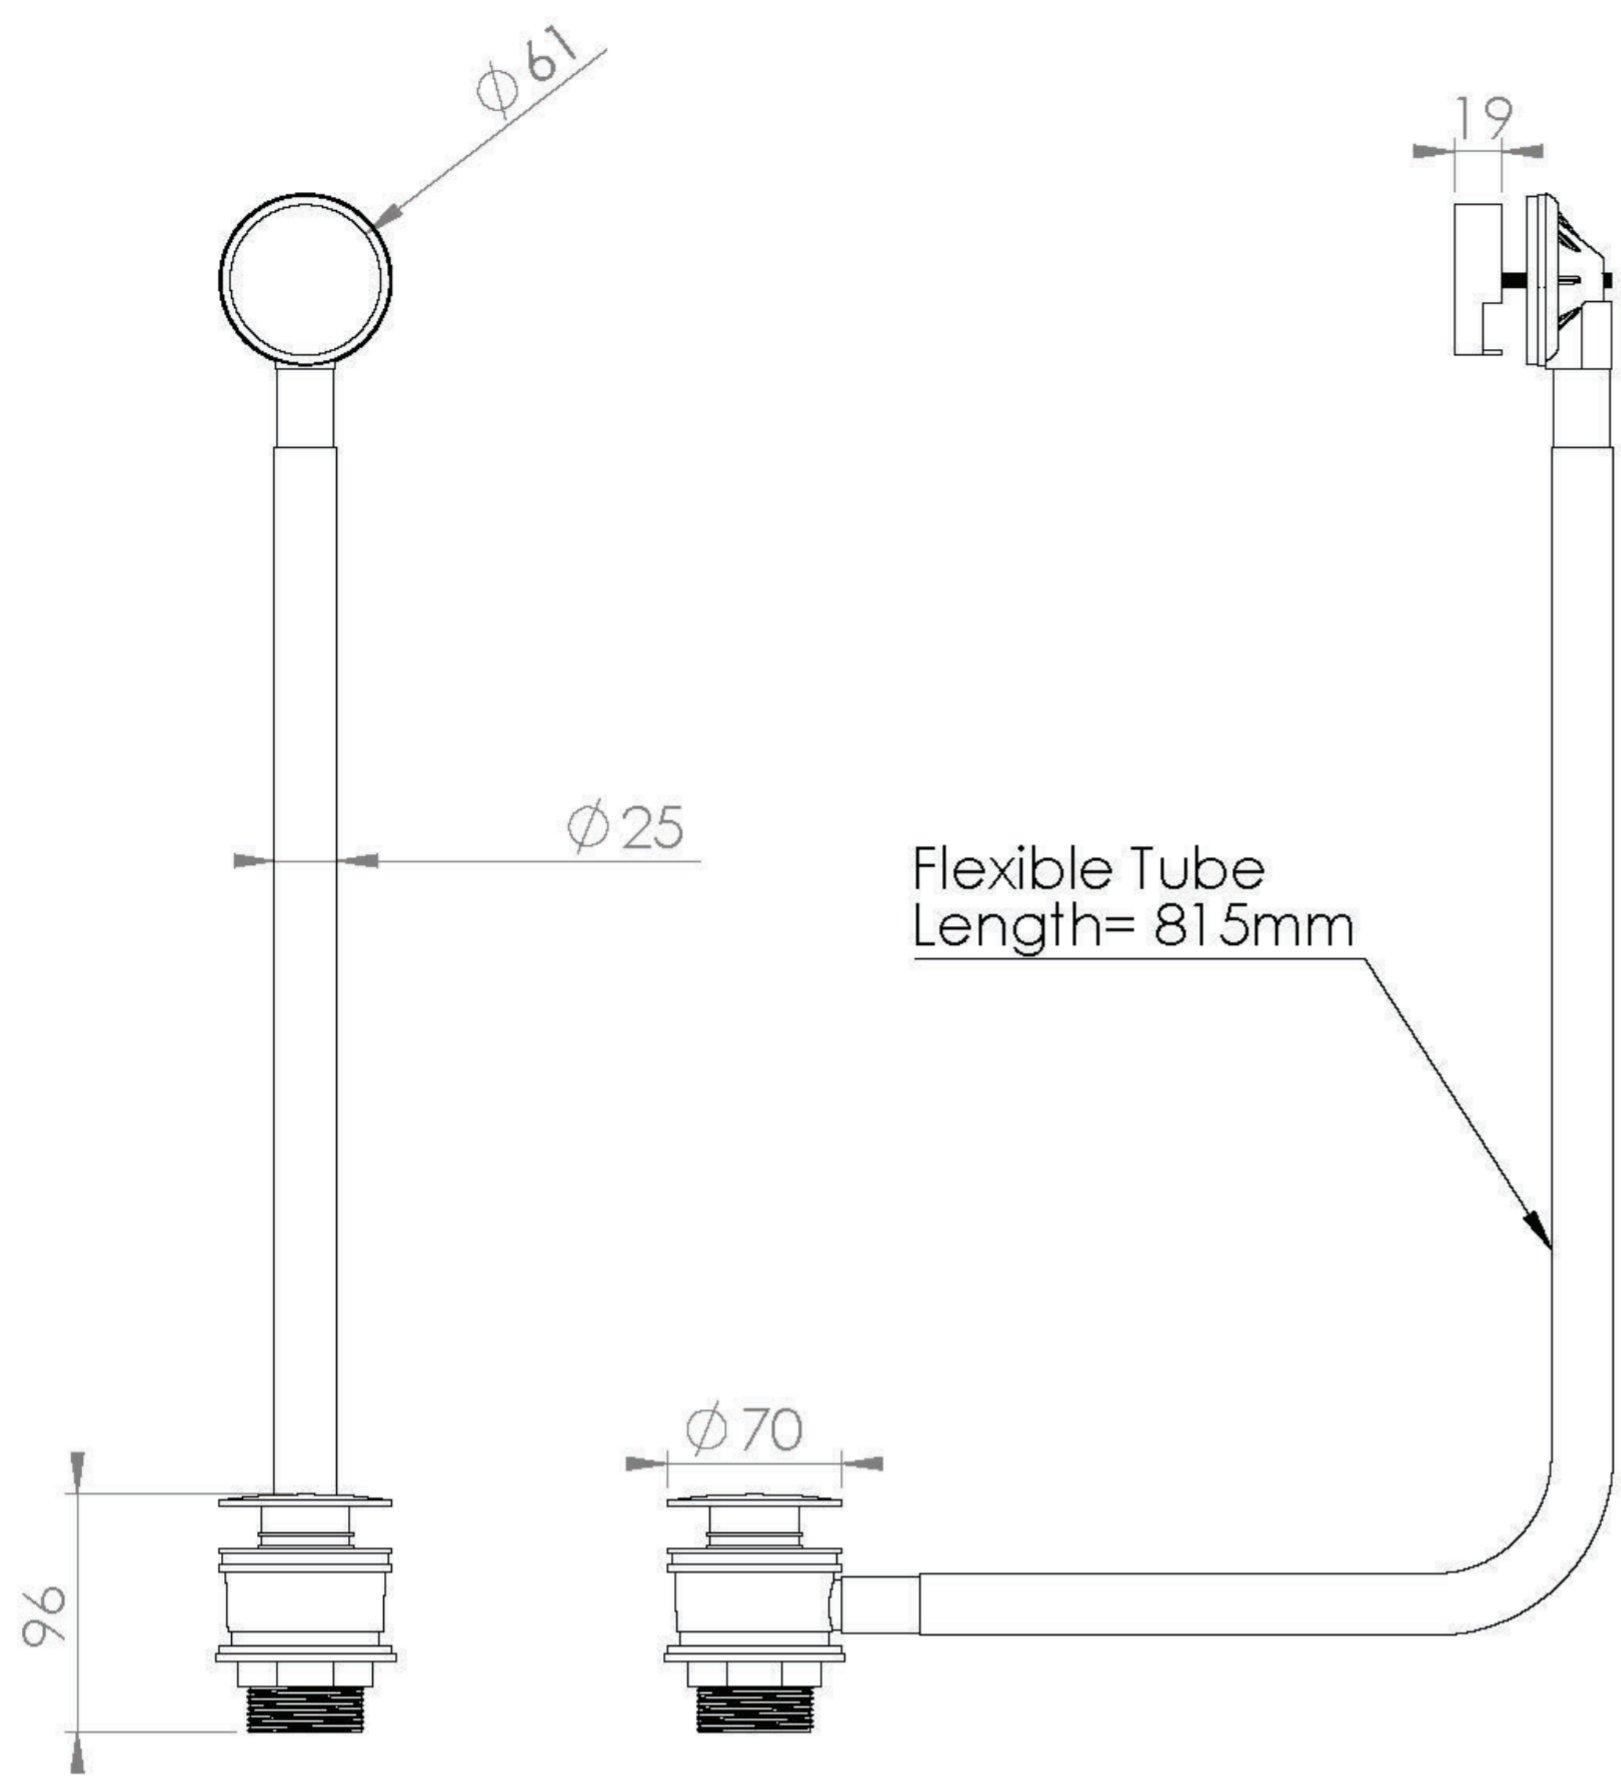

TECHNICAL DRAWING

Saneux reserves the right to alter the specifications and product range without prior notice. Dimensions are given as a guide only. Dimensions should not be used for surrounding furniture, fixtures and fittings until the product is on site.

<https://saneux.com/products/cos-overflow-clicker-waste-brushed-bronze>