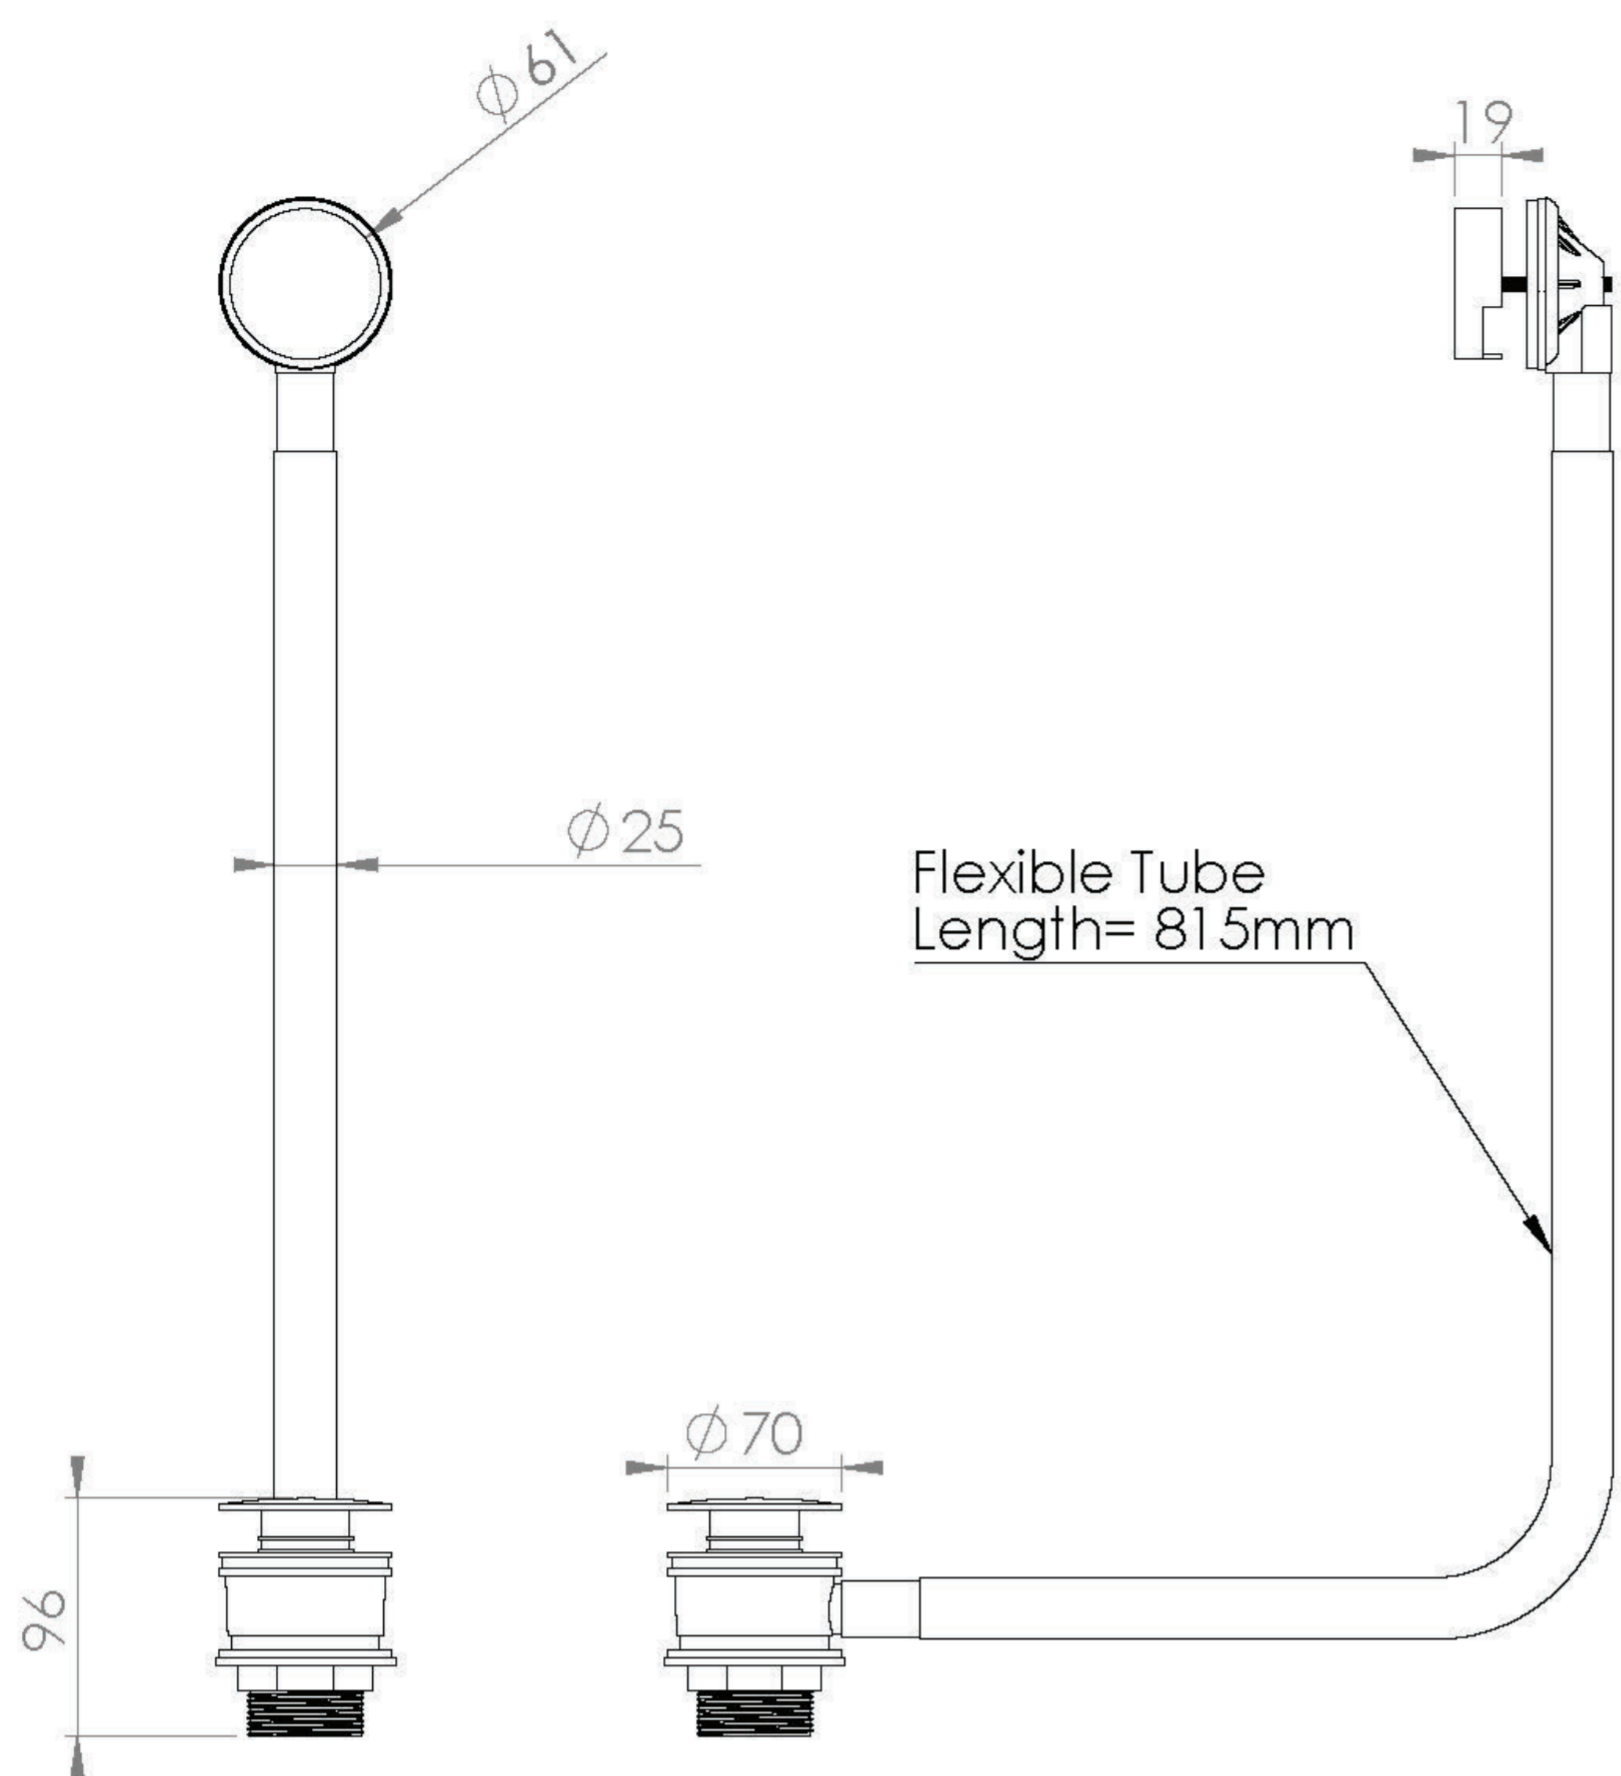

COS OVERFLOW & CLICKER WASTE - BRUSHED BRONZE

Product Code: CO098.BR

PRODUCT INFORMATION

Finish:	Brushed Bronze (PVD)
Material	Brass
Weight	0.56kg

DESCRIPTION

The COS collection was designed to create brassware that was both modern and classic to suit any style of bathroom.

This COS overflow and clicker waste is a great option for your bath if you have a separate bath filler or spout, and will perfectly match any of our built-in baths.

TECHNICAL DRAWING

Saneux reserves the right to alter the specifications and product range without prior notice. Dimensions are given as a guide only. Dimensions should not be used for surrounding furniture, fixtures and fittings until the product is on site.