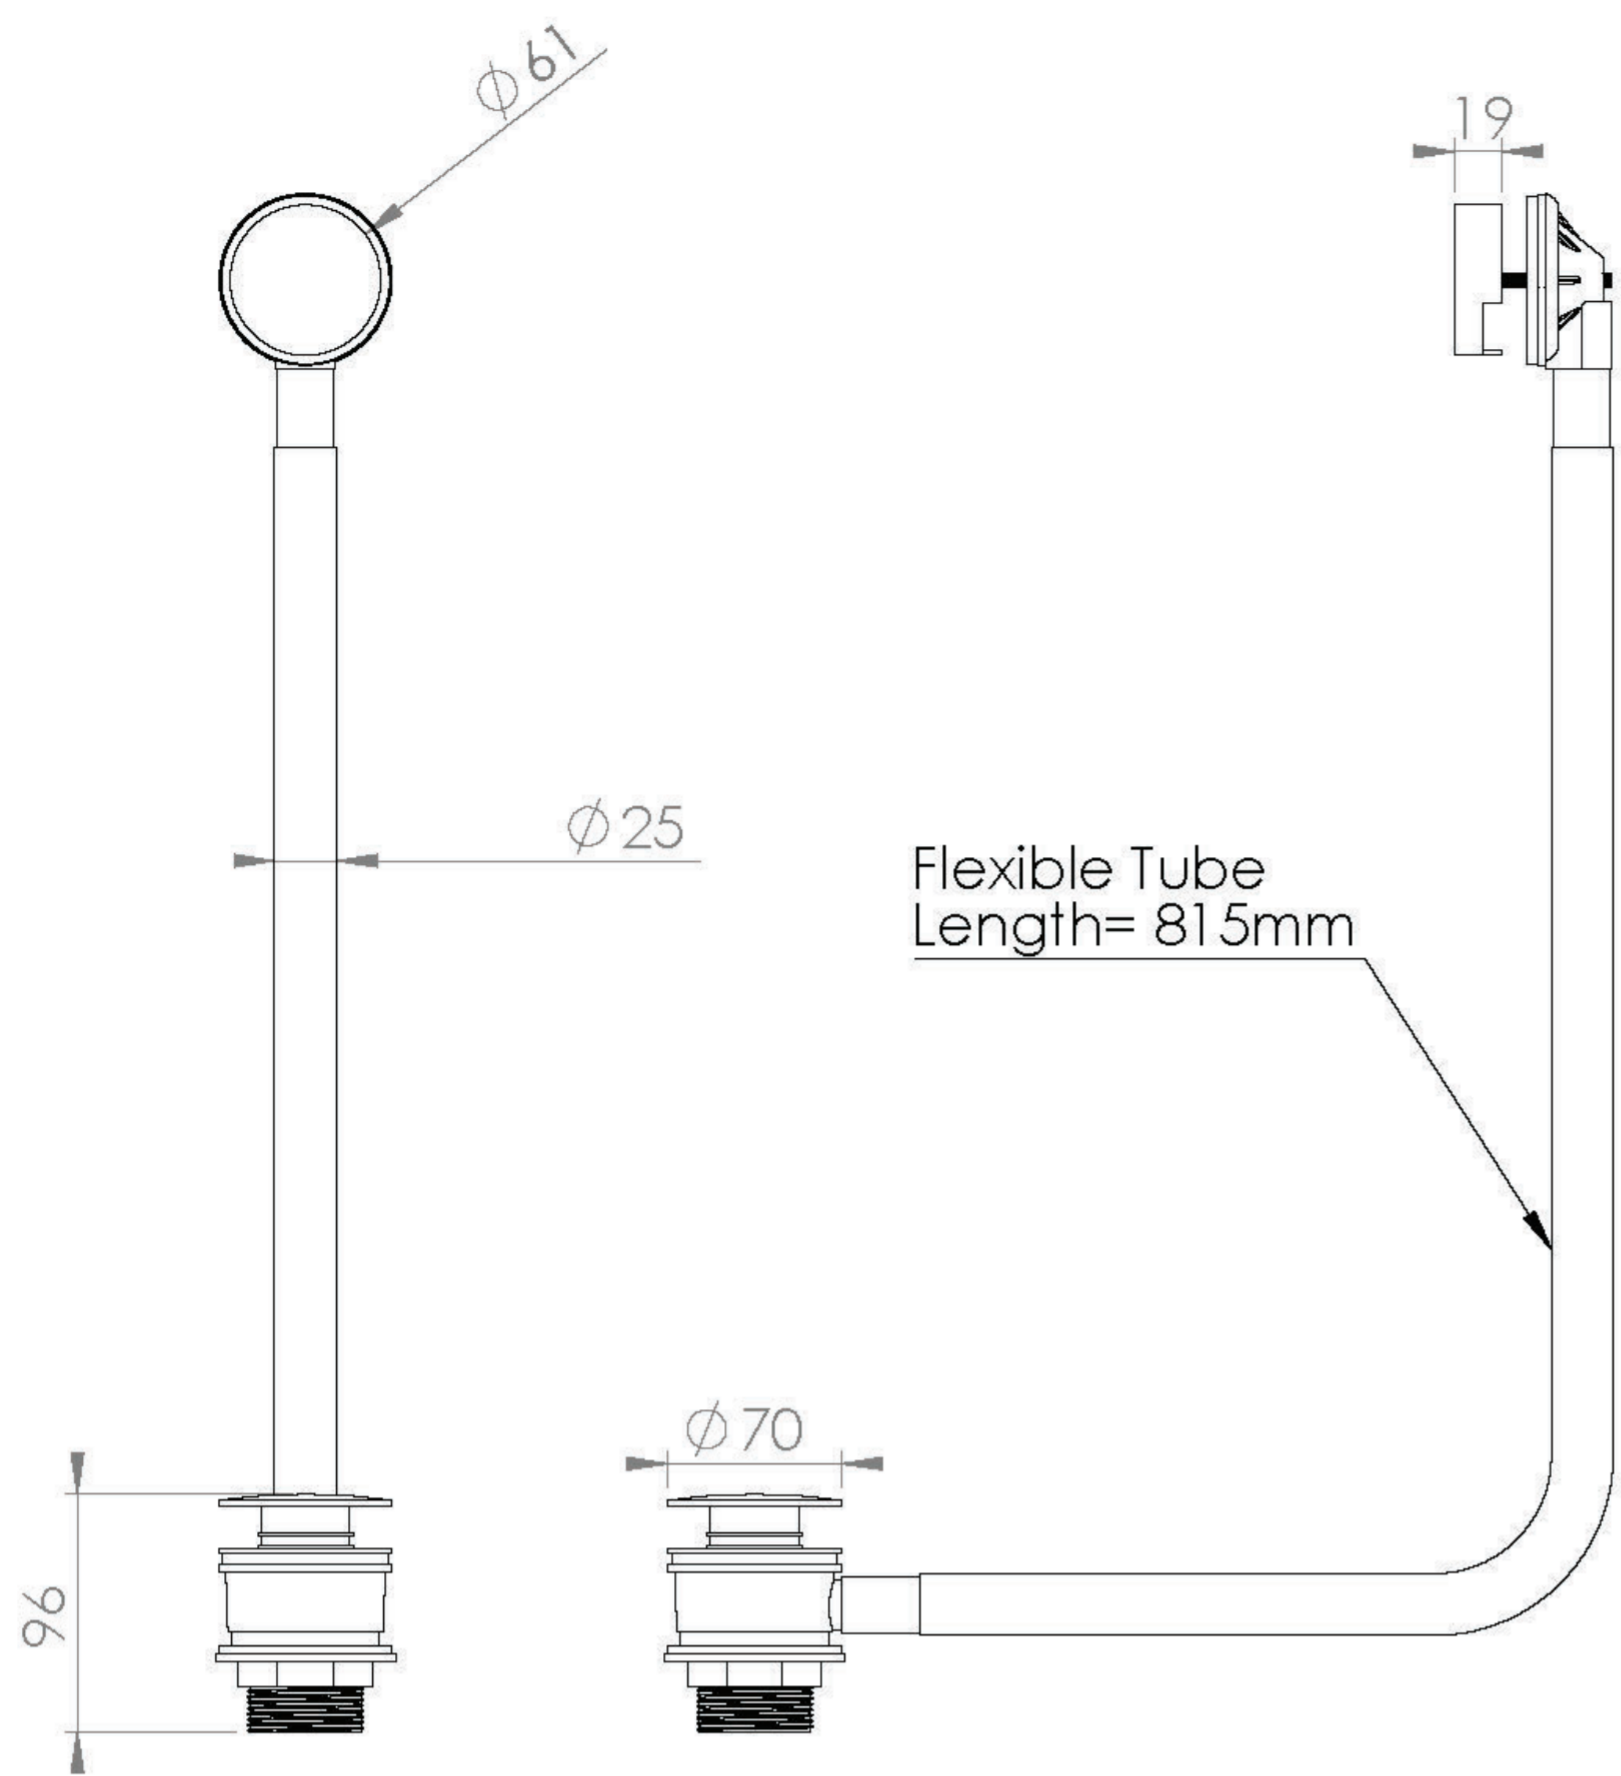

COS OVERFLOW & CLICKER WASTE - BRUSHED BRONZE

Product Code: CO098.BR

PRODUCT INFORMATION

Finish:	Brushed Bronze (PVD)
Material	Brass
Weight	0.56kg

DESCRIPTION

The COS collection was designed to create brassware that was both modern and classic to suit any style of bathroom.

This COS overflow and clicker waste is a great option for your bath if you have a separate bath filler or spout, and will perfectly match any of our built-in baths.

TECHNICAL DRAWING

Saneux reserves the right to alter the specifications and product range without prior notice. Dimensions are given as a guide only. Dimensions should not be used for surrounding furniture, fixtures and fittings until the product is on site.