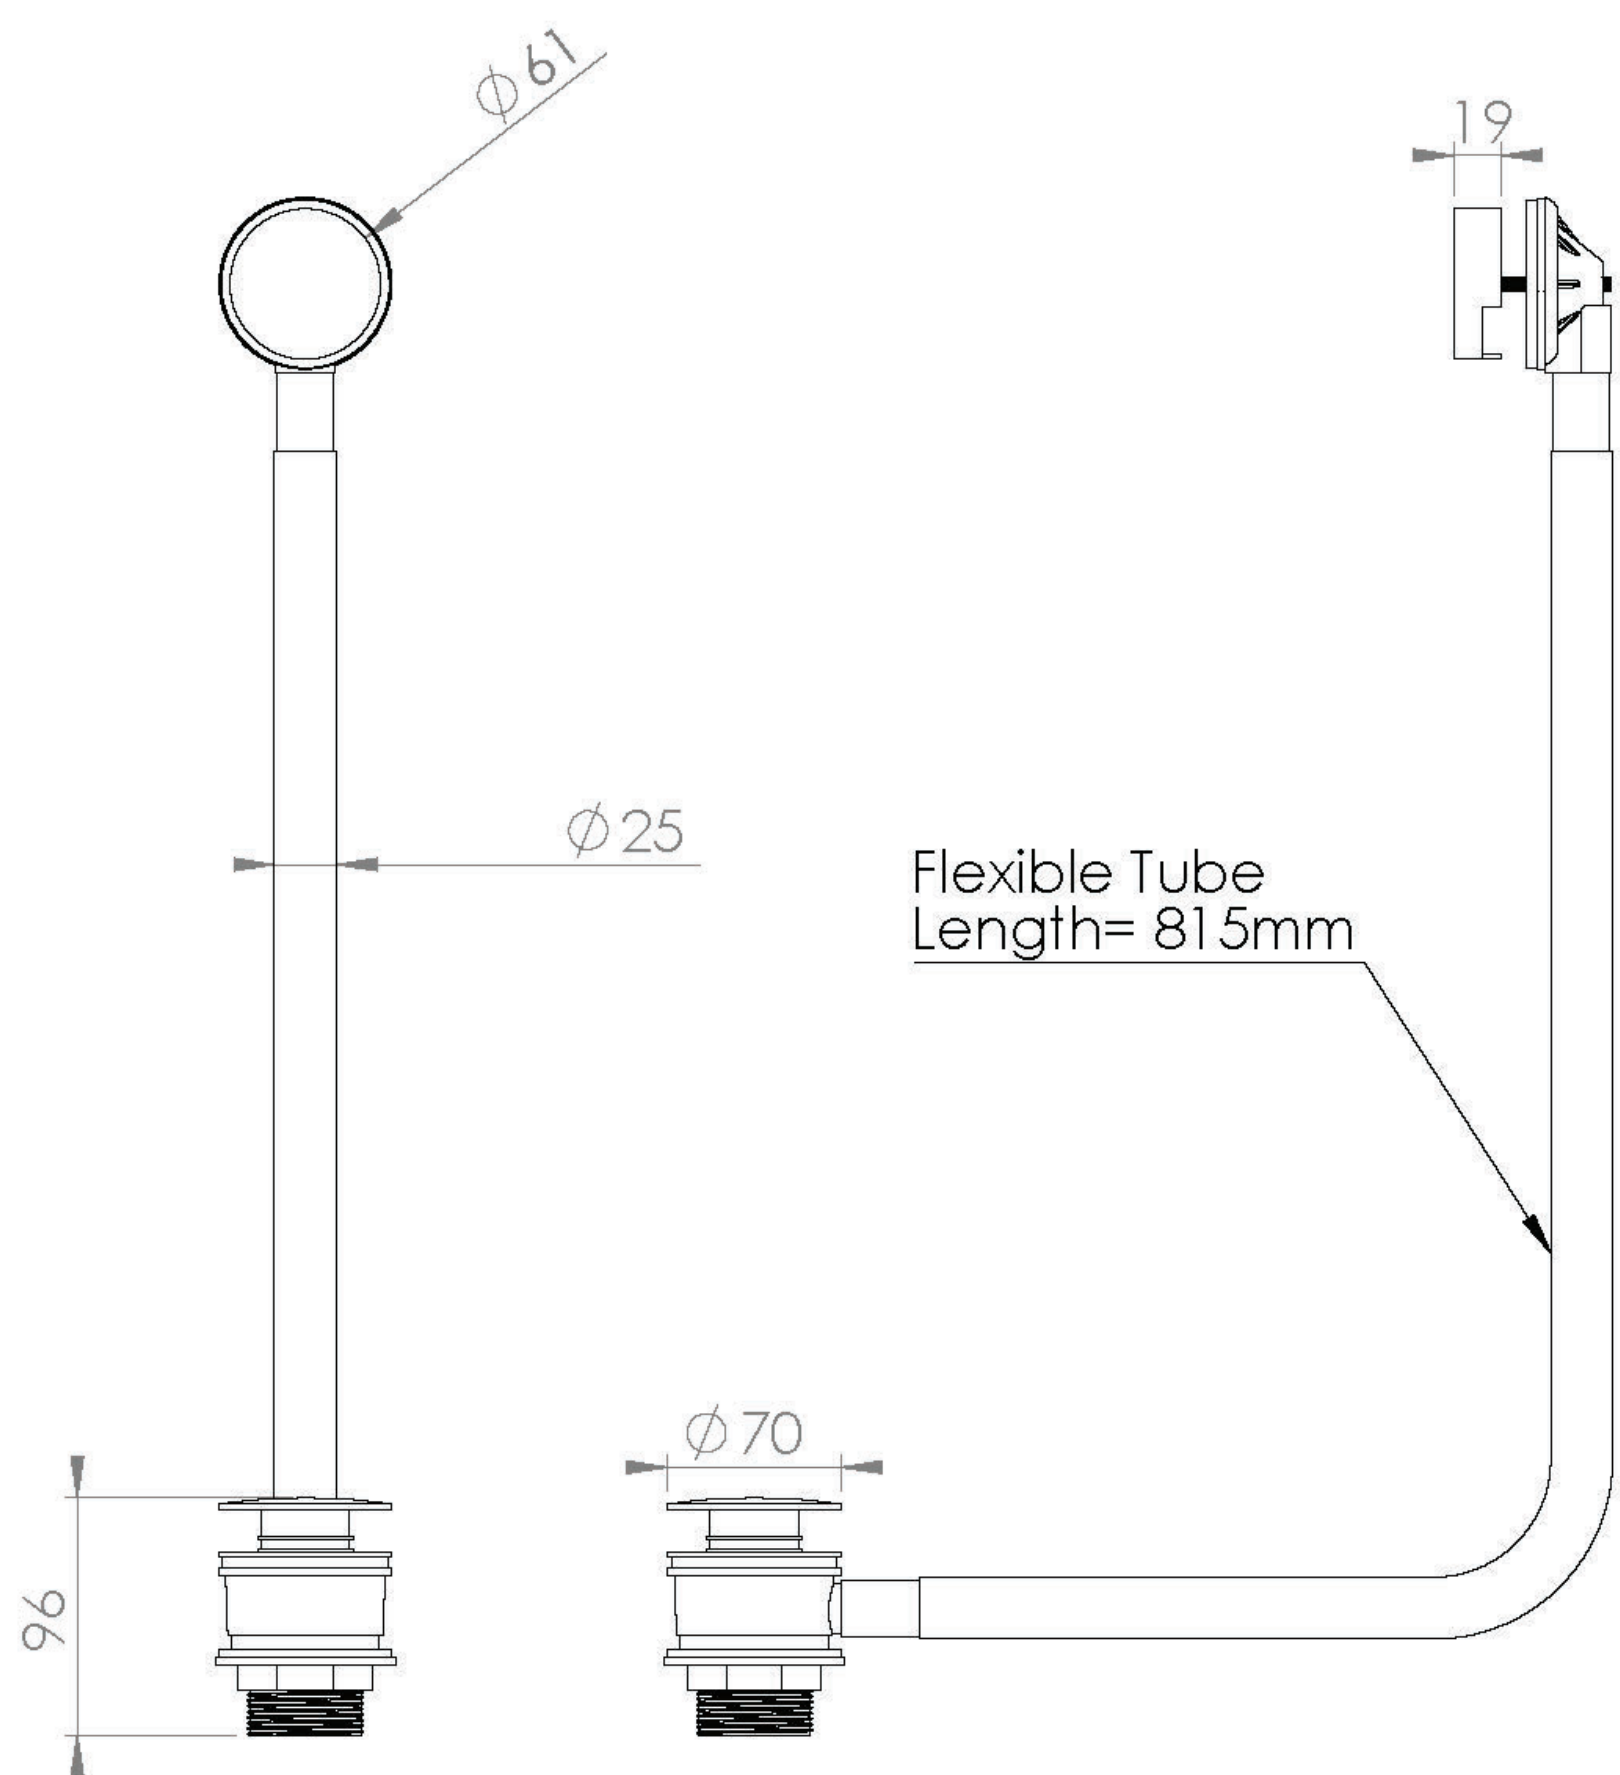

TECHNICAL DRAWING

Saneux reserves the right to alter the specifications and product range without prior notice. Dimensions are given as a guide only. Dimensions should not be used for surrounding furniture, fixtures and fittings until the product is on site.

<https://saneux.com/products/cos-overflow-clicker-waste-brushed-nickel>