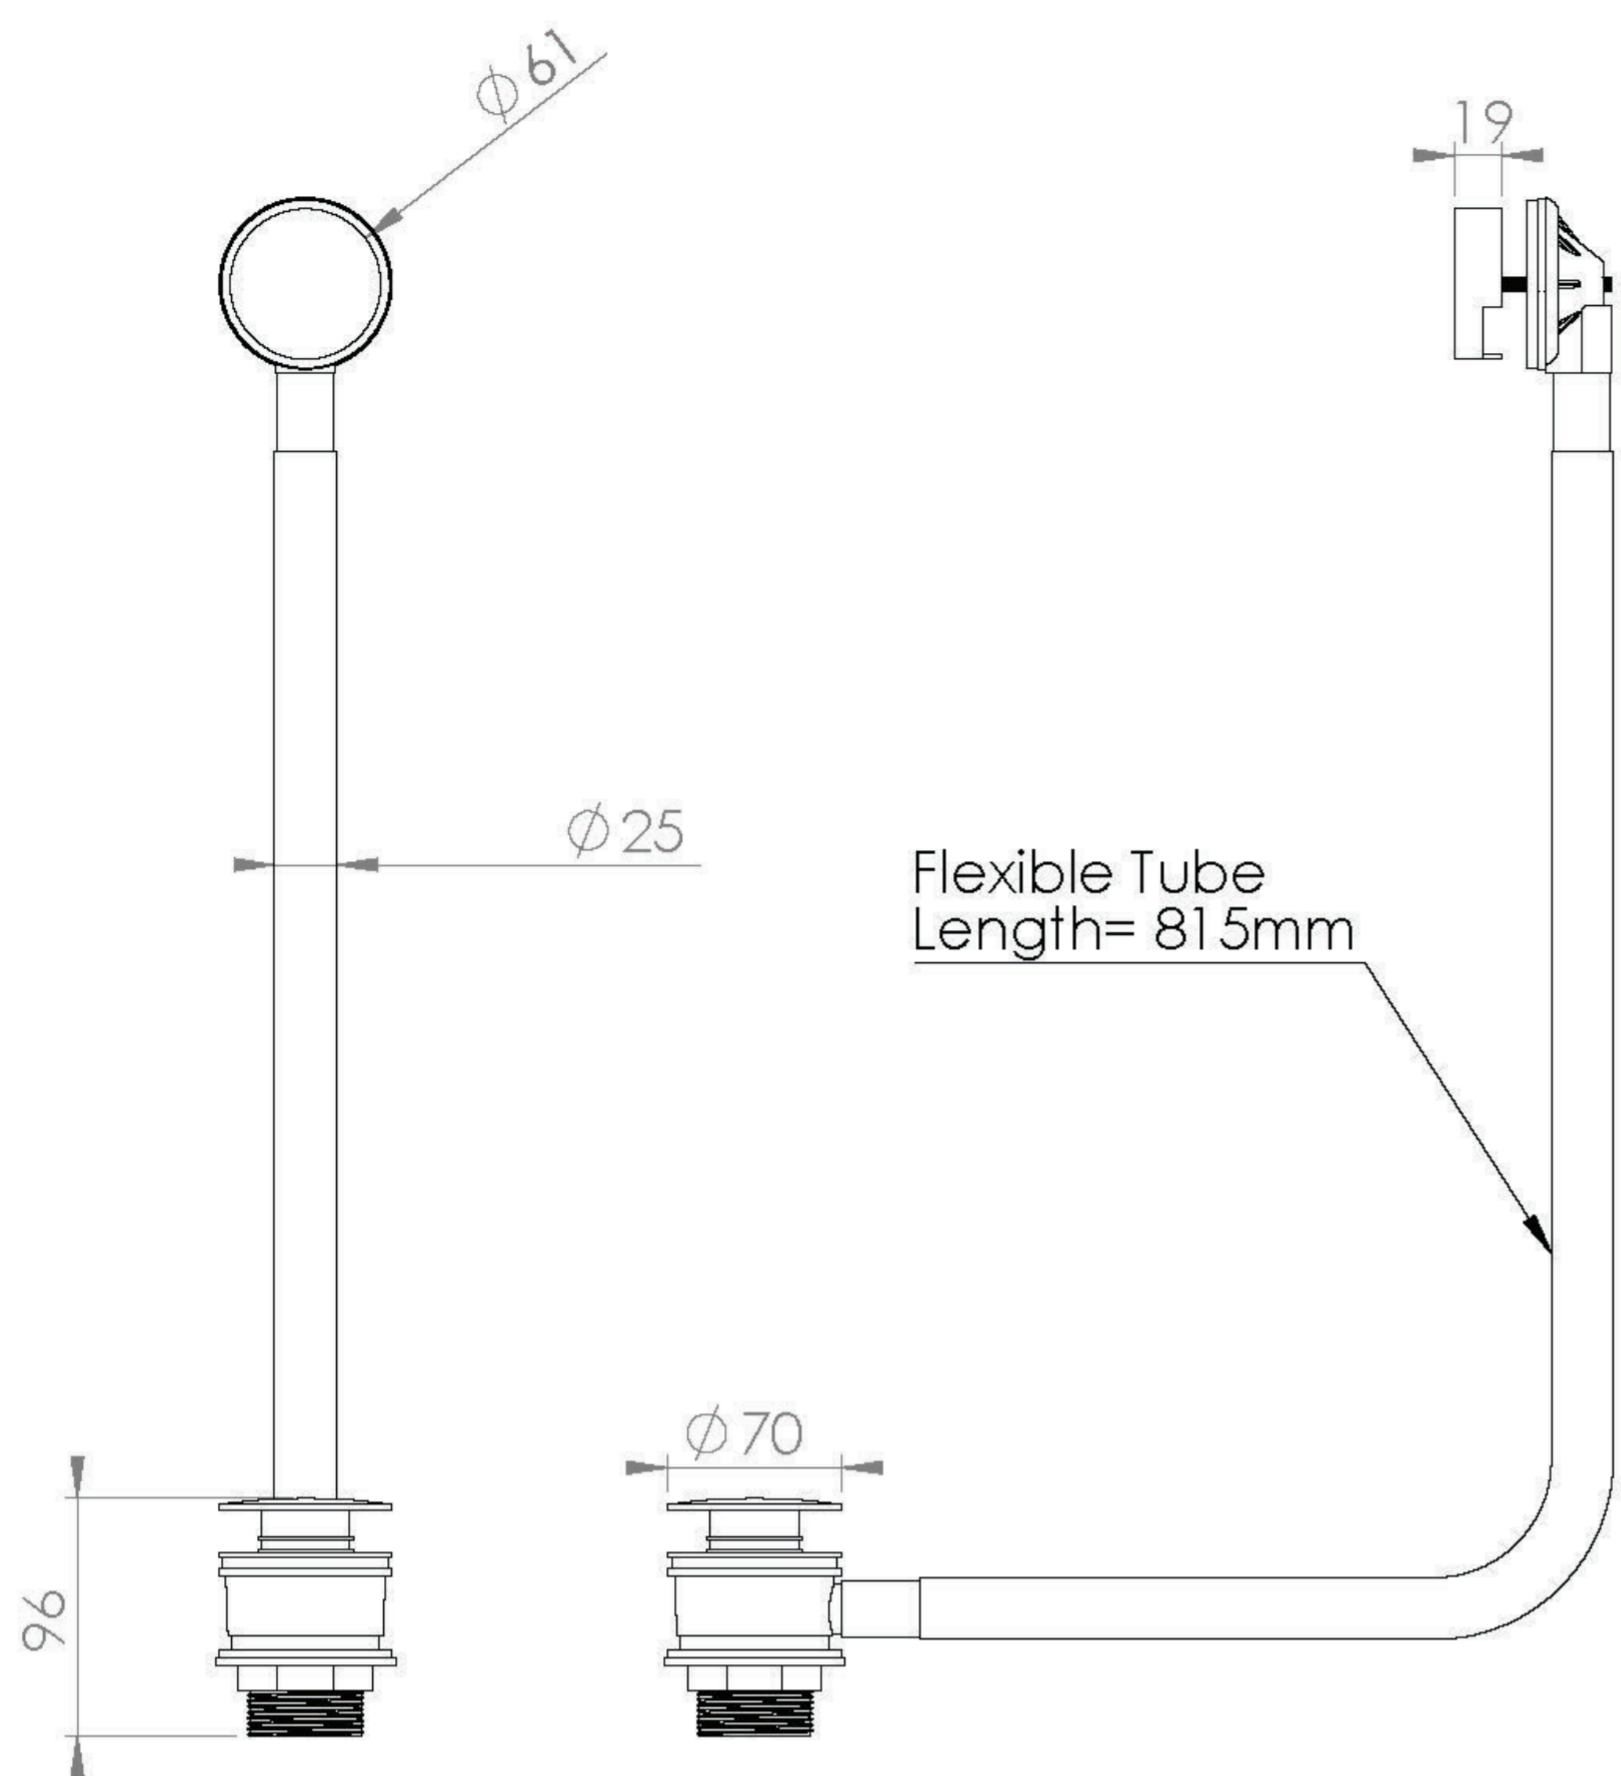

## PRODUCT INFORMATION

<b>Finish:</b>	Brushed Nickel (PVD)
<b>Material</b>	Brass
<b>Weight</b>	0.56kg

---

## DESCRIPTION

The COS collection was designed to create brassware that was both modern and classic to suit any style of bathroom.

This COS overflow and clicker waste is a great option for your bath if you have a separate bath filler or spout, and will perfectly match any of our built-in baths.