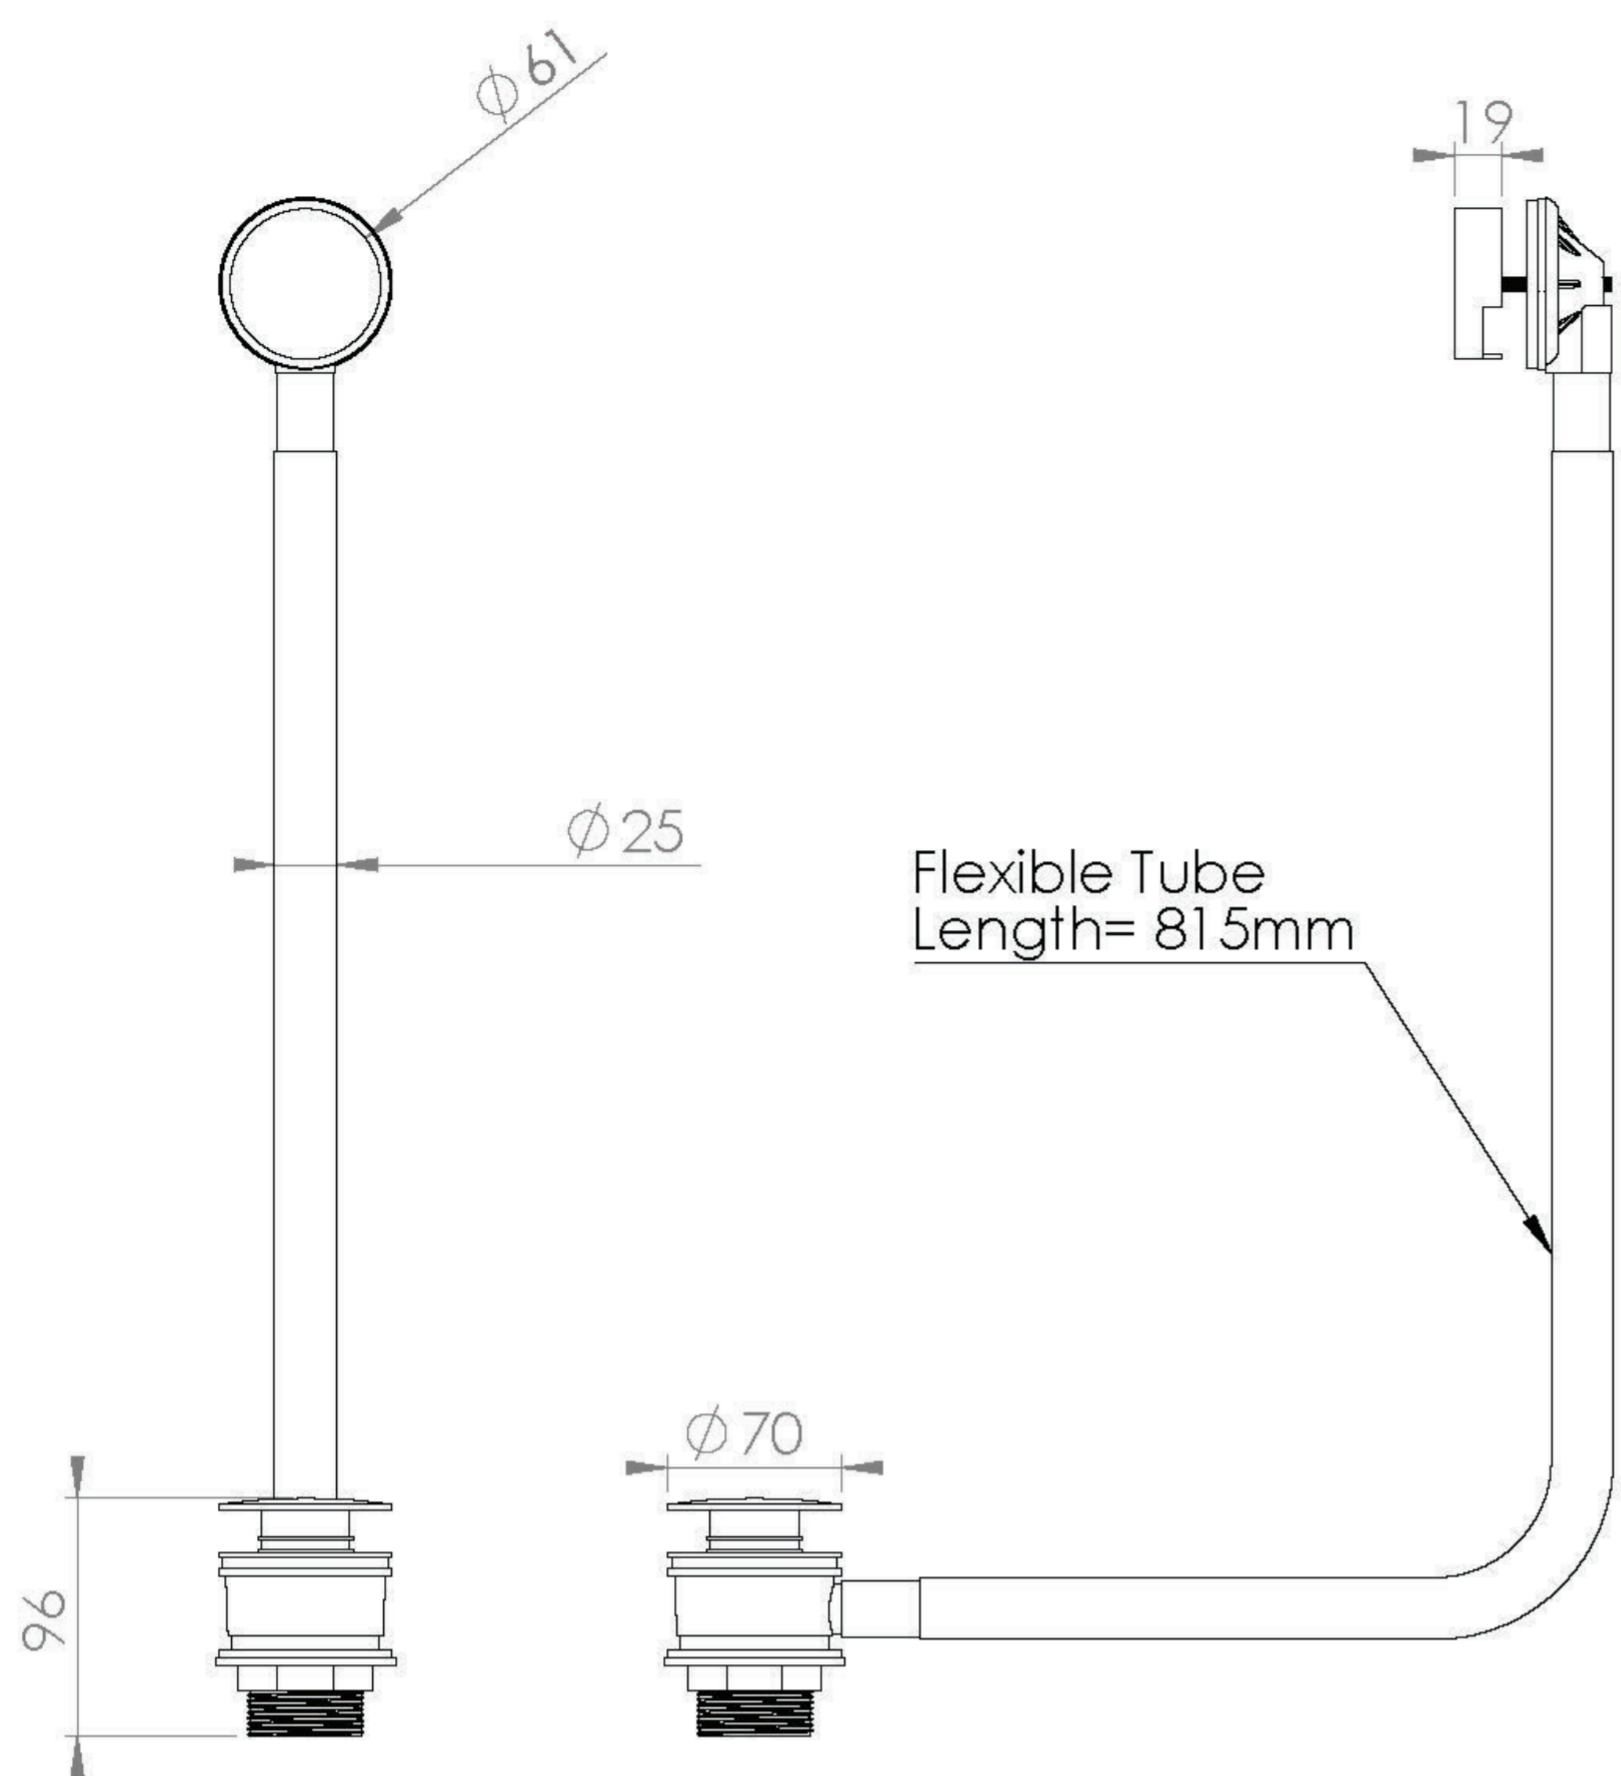

COS OVERFLOW & CLICKER WASTE - BRUSHED NICKEL

Product Code: CO098.BN

PRODUCT INFORMATION

Finish:	Brushed Nickel (PVD)
Material	Brass
Weight	0.56kg

DESCRIPTION

The COS collection was designed to create brassware that was both modern and classic to suit any style of bathroom.

This COS overflow and clicker waste is a great option for your bath if you have a separate bath filler or spout, and will perfectly match any of our built-in baths.

TECHNICAL DRAWING

Saneux reserves the right to alter the specifications and product range without prior notice. Dimensions are given as a guide only. Dimensions should not be used for surrounding furniture, fixtures and fittings until the product is on site.

<https://saneux.com/products/cos-overflow-clicker-waste-brushed-nickel>