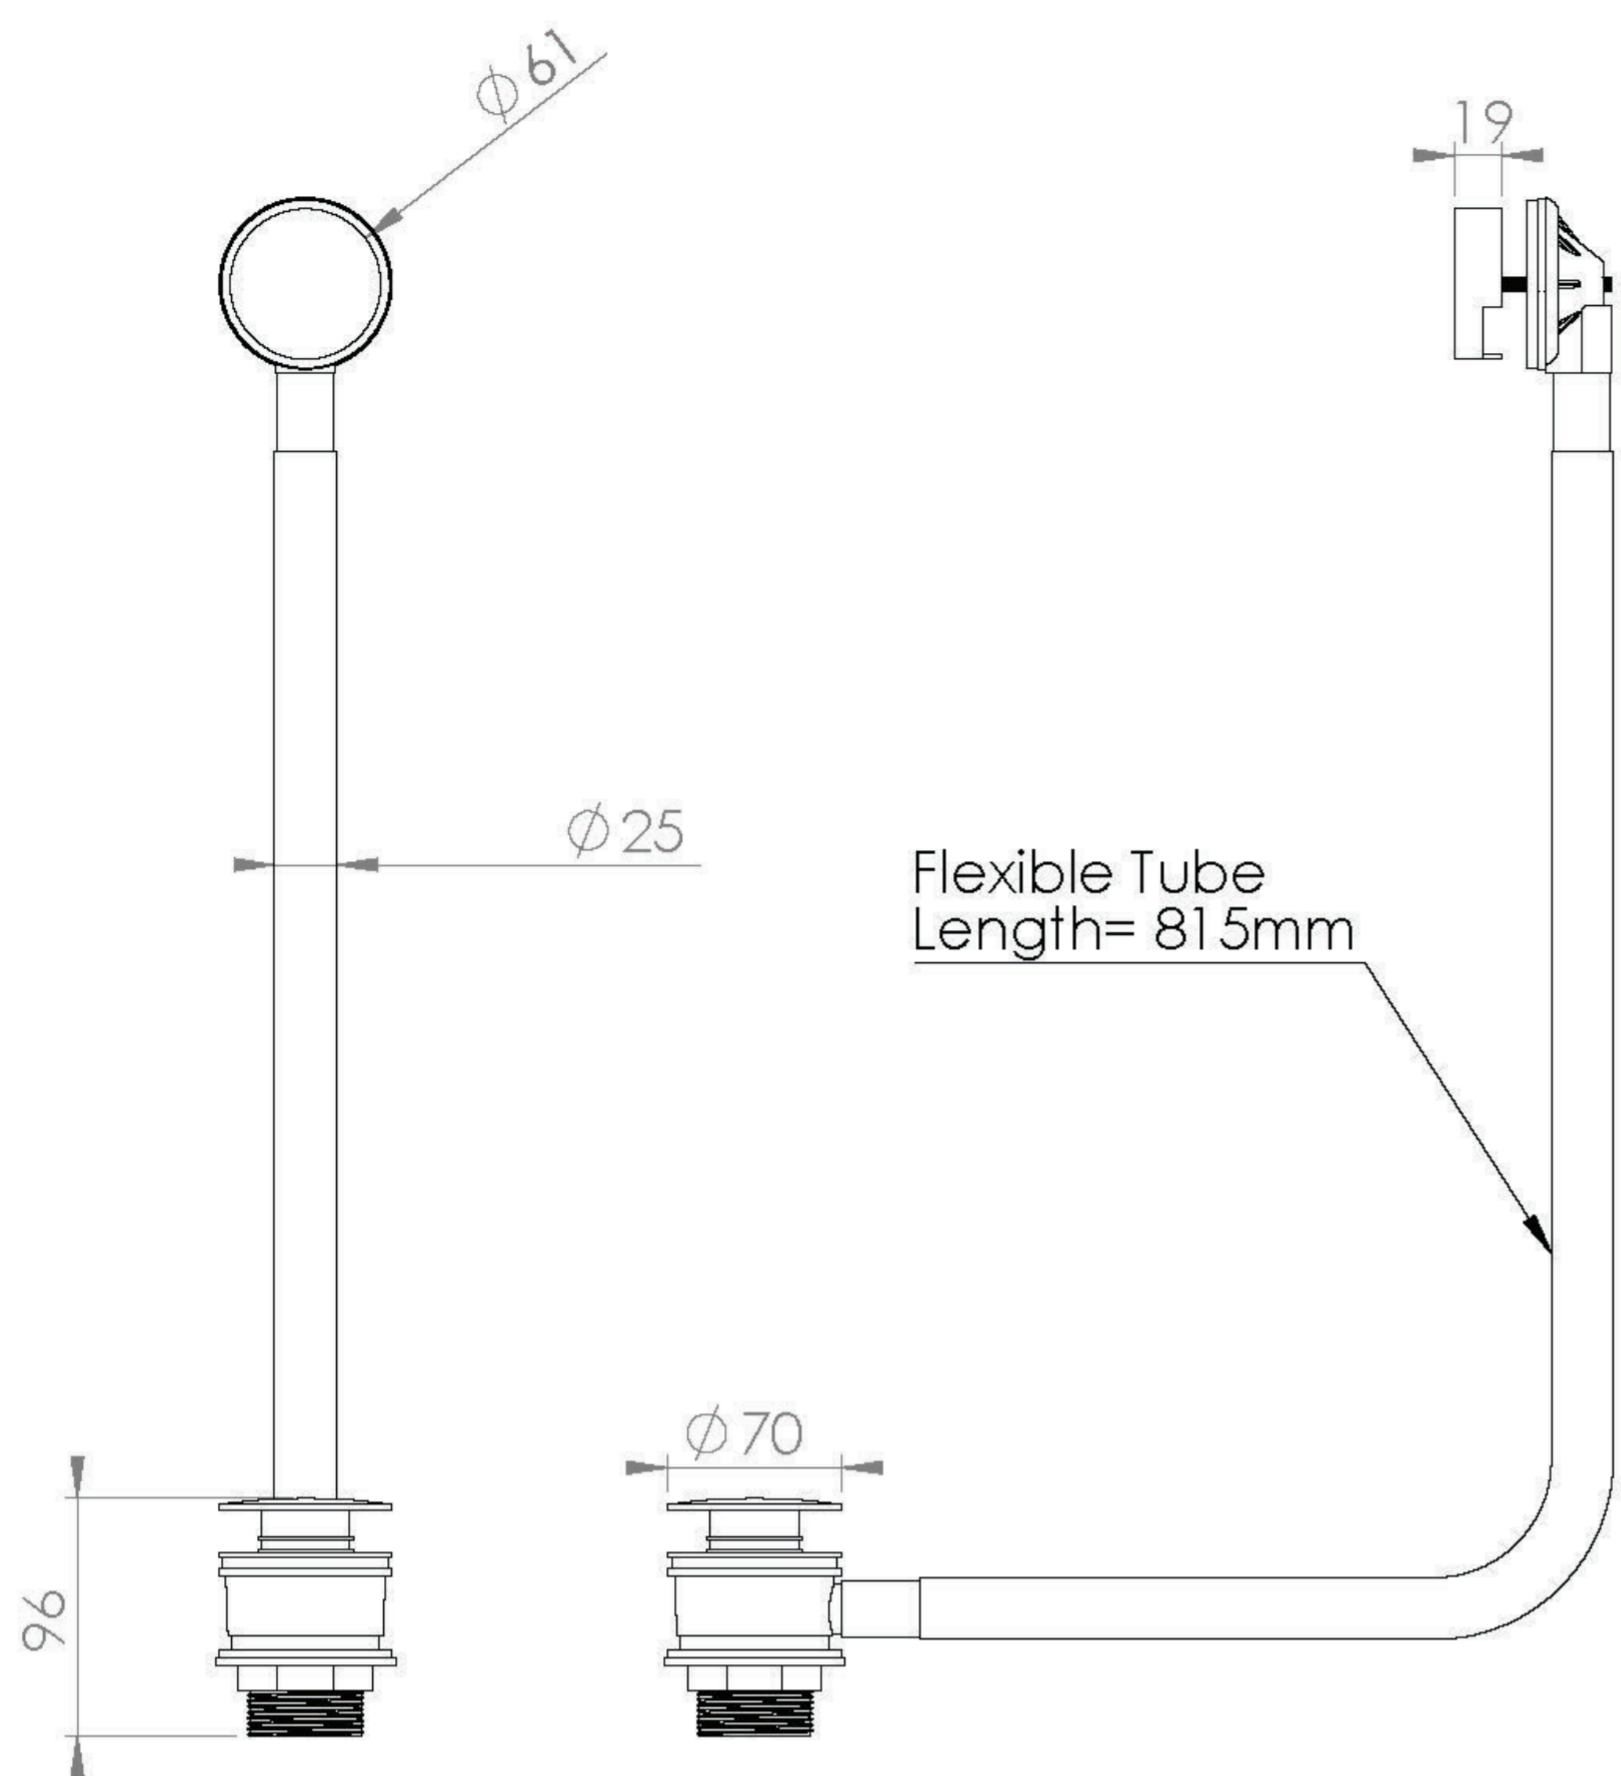

TECHNICAL DRAWING

Saneux reserves the right to alter the specifications and product range without prior notice. Dimensions are given as a guide only. Dimensions should not be used for surrounding furniture, fixtures and fittings until the product is on site.

<https://saneux.com/products/cos-overflow-clicker-waste-brushed-brass>