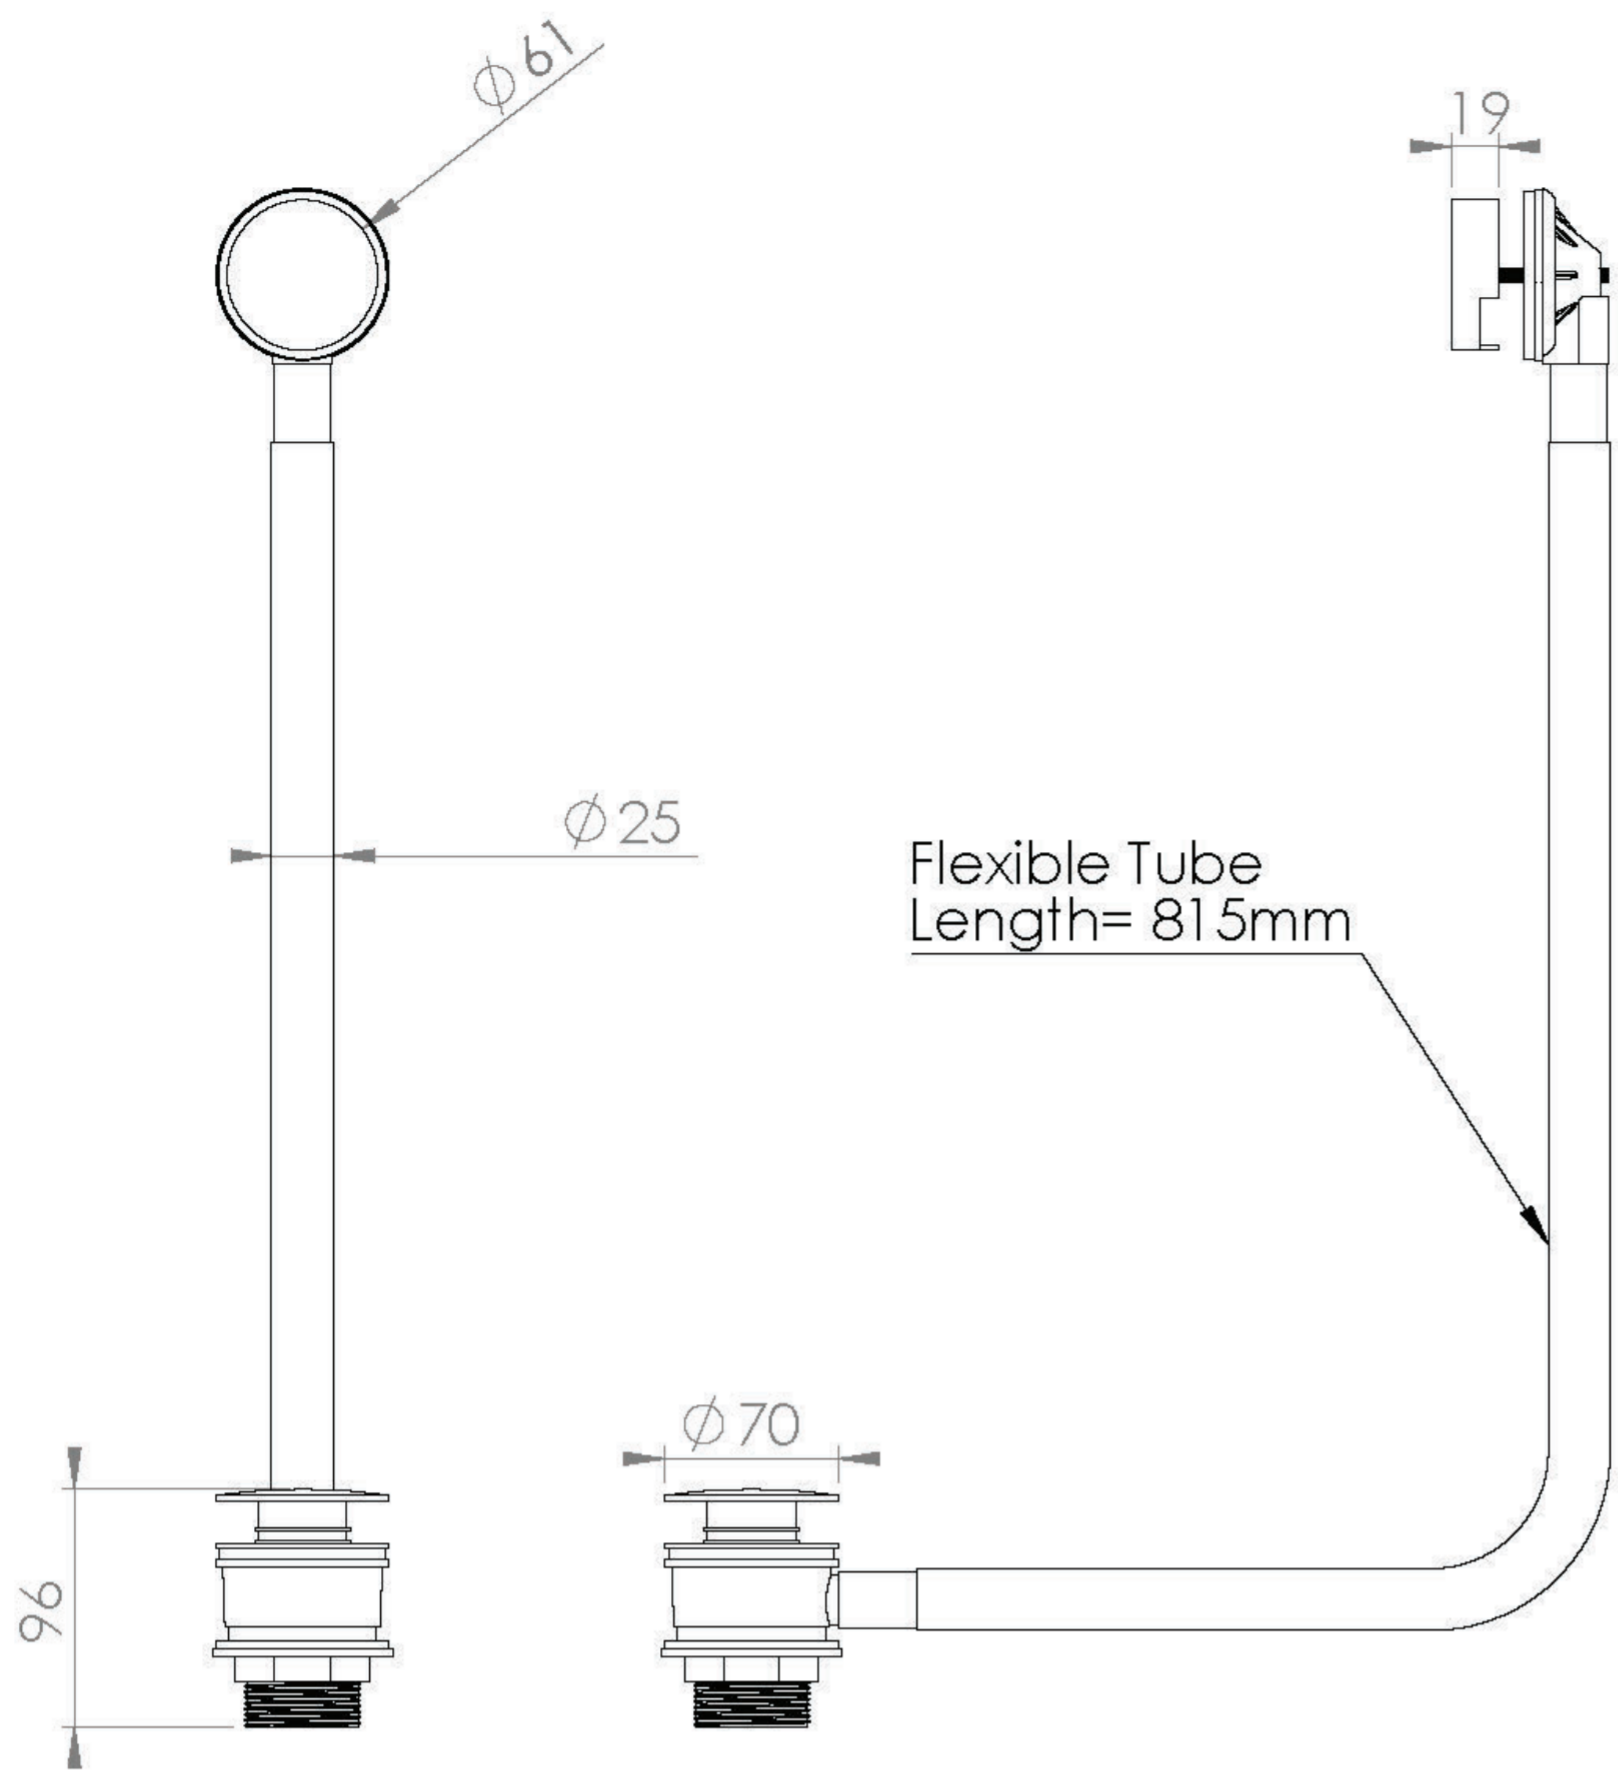

TECHNICAL DRAWING

Saneux reserves the right to alter the specifications and product range without prior notice. Dimensions are given as a guide only. Dimensions should not be used for surrounding furniture, fixtures and fittings until the product is on site.

<https://saneux.com/products/cos-overflow-clicker-waste-brushed-brass>