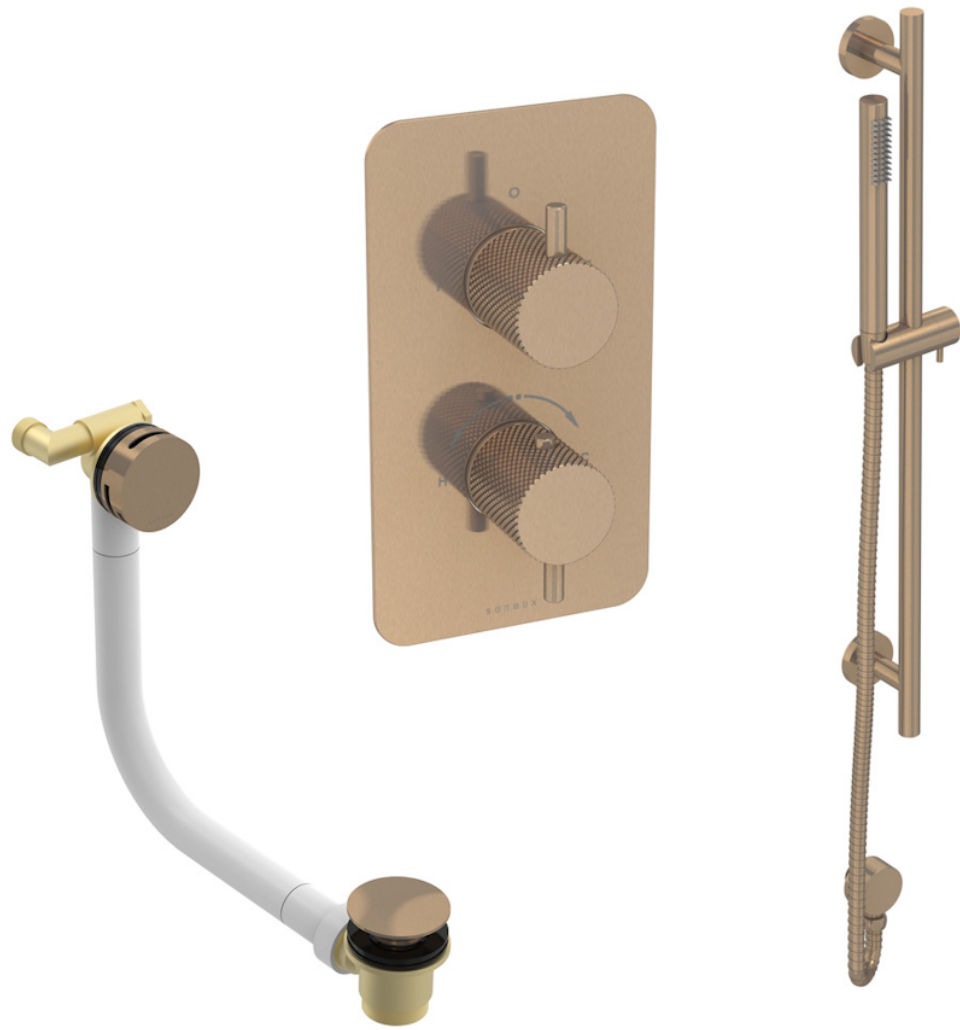

COS 2 WAY SHOWER KIT - W/ SLIM HANDSET & SLIDER RAIL & BATH FILLER - KNURLED - BRUSHED BRONZE

Product Code: COSP305.KBR

PRODUCT INFORMATION

Finish:	Brushed Bronze (PVD)
Outlets:	2 Outlets
Material	Stainless Steel, Brass

<https://saneux.com/products/cos-2-way-shower-kit-w-slim-handset-slider-rail-bath-filler-knurled-brushed-bronze>