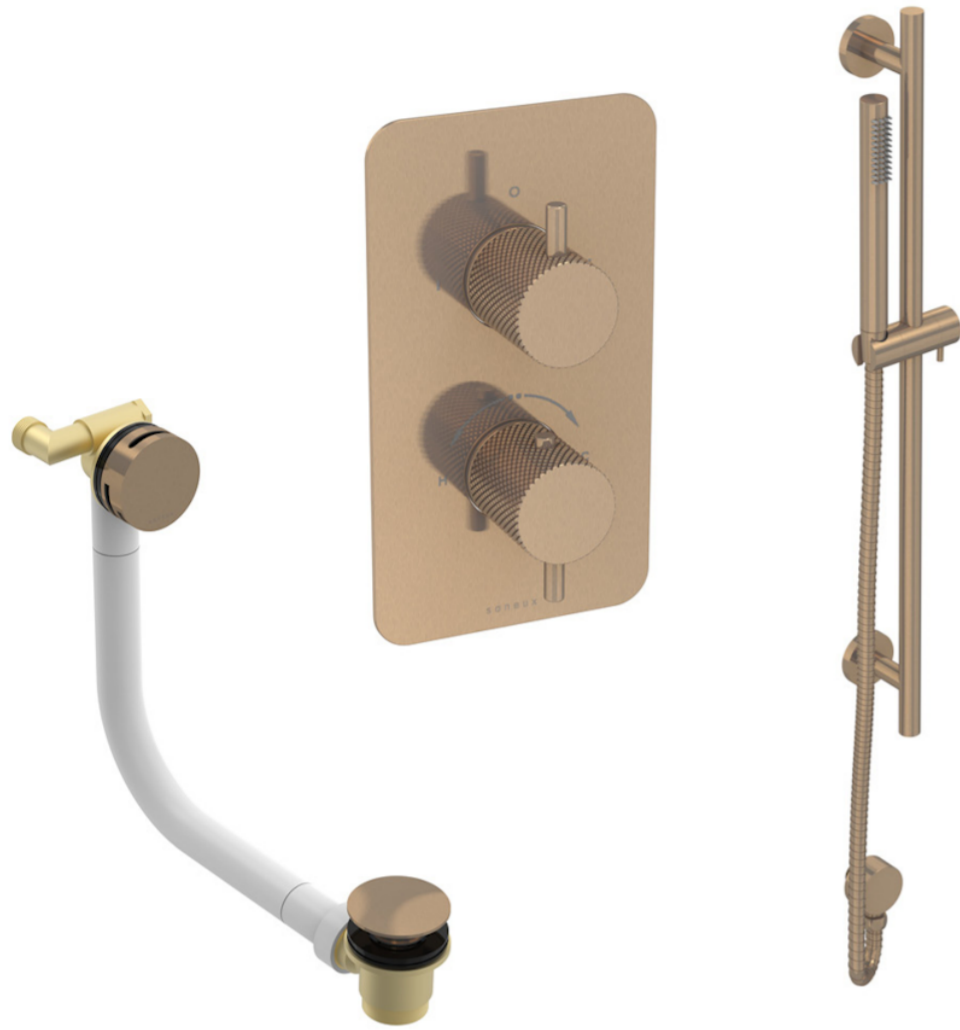

COS 2 WAY SHOWER KIT - W/ SLIM HANDSET & SLIDER RAIL & BATH FILLER - KNURLED - BRUSHED BRONZE

Product Code: COSP305.KBR

PRODUCT INFORMATION

Finish:	Brushed Bronze (PVD)
Outlets:	2 Outlets
Material	Stainless Steel, Brass

DESCRIPTION

Items included:

COS KNURLED 2 way thermostatic valve: CO320.KBR

COS bath filler, overflow & clicker waste: CO101.BR

COS shower rail: CO231.BR

COS slim handset: CO230.BR

COS outlet elbow: CO233.BR

Shower hose 1.5m: SH150SS.BR

TECHNICAL DRAWING

Saneux reserves the right to alter the specifications and product range without prior notice. Dimensions are given as a guide only. Dimensions should not be used for surrounding furniture, fixtures and fittings until the product is on site.

<https://saneux.com/products/cos-2-way-shower-kit-w-slim-handset-slider-rail-bath-filler-knurled-brushed-bronze>