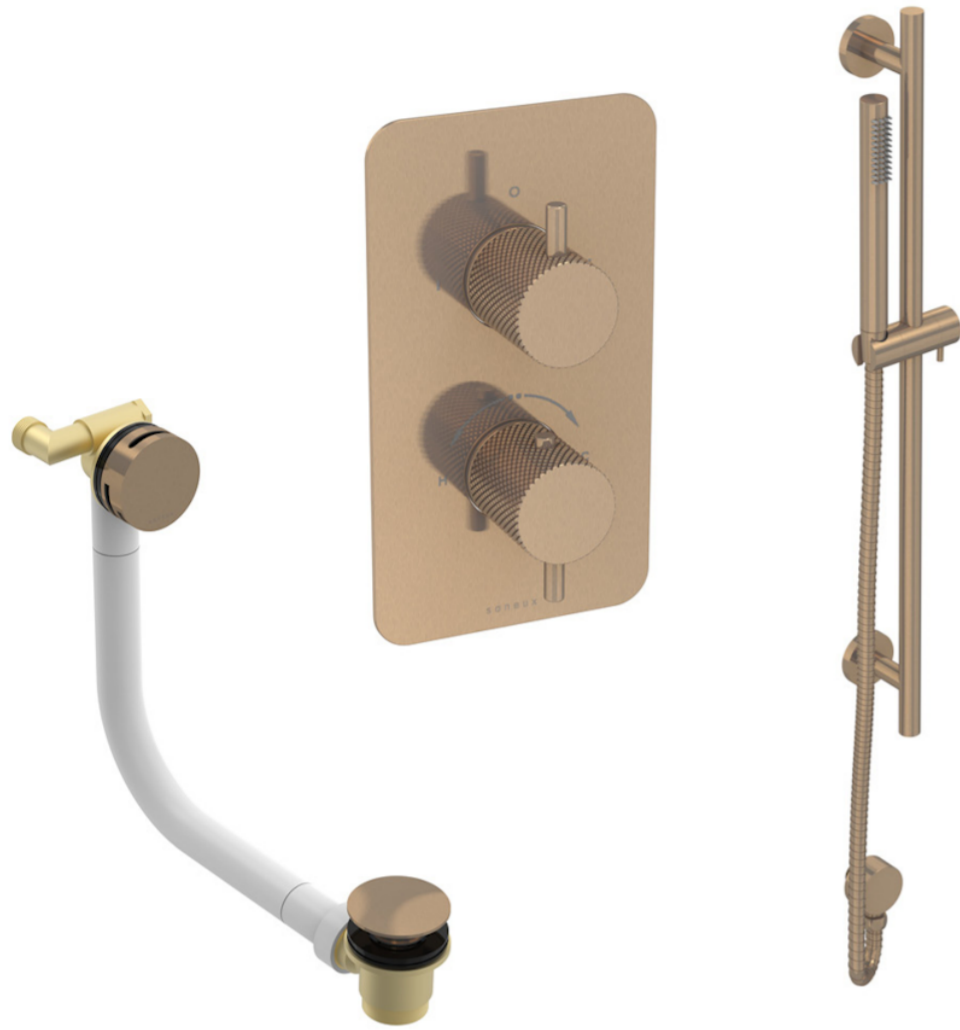

# COS 2 WAY SHOWER KIT - W/ SLIM HANDSET & SLIDER RAIL & BATH FILLER - KNURLED - BRUSHED BRONZE

**Product Code:** COSP305.KBR

## PRODUCT INFORMATION

<b>Finish:</b>	Brushed Bronze (PVD)
<b>Outlets:</b>	2 Outlets
<b>Material</b>	Stainless Steel, Brass

## DESCRIPTION

Items included:

COS KNURLED 2 way thermostatic valve: CO320.KBR

COS bath filler, overflow & clicker waste: CO101.BR

COS shower rail: CO231.BR

COS slim handset: CO230.BR

COS outlet elbow: CO233.BR

Shower hose 1.5m: SH150SS.BR