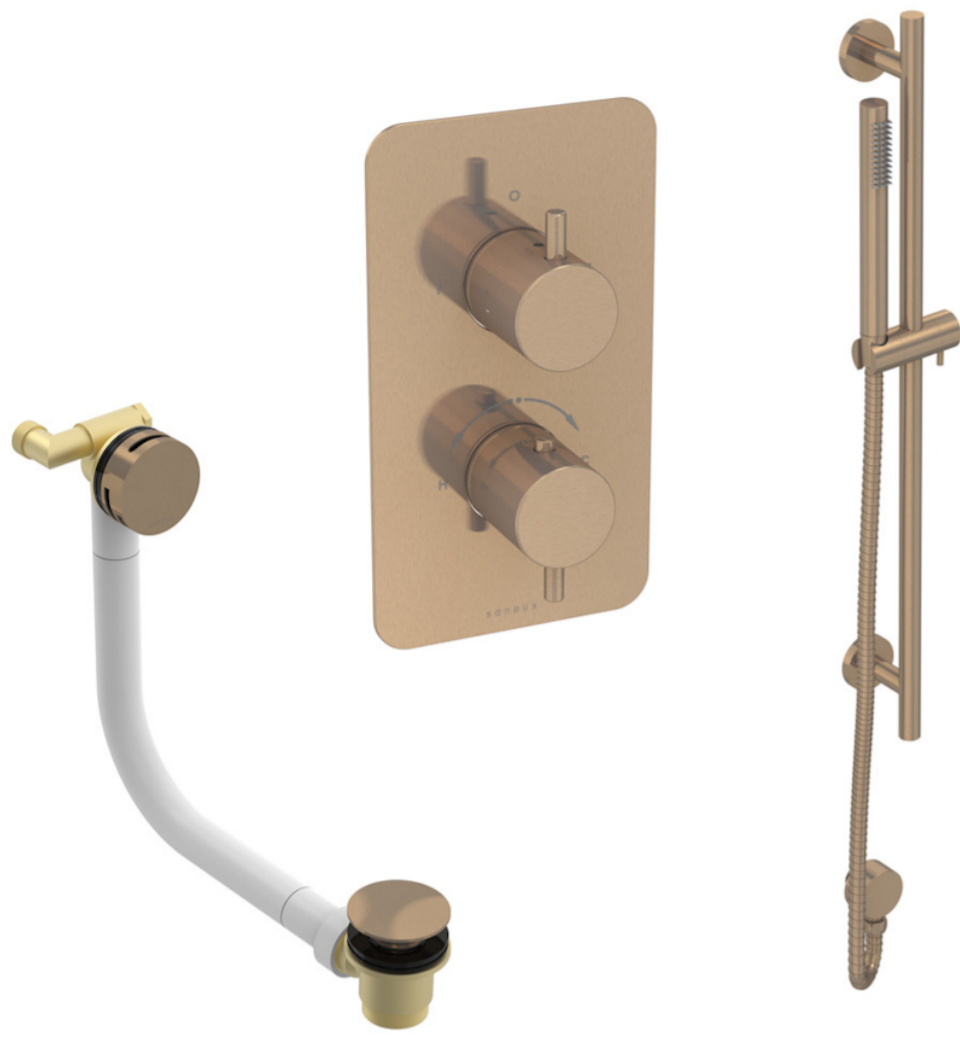

COS 2 WAY SHOWER KIT - W/ SLIM HANDSET & SLIDER RAIL & BATH FILLER - BRUSHED BRONZE

Product Code: COSP305.BR

PRODUCT INFORMATION

Finish:	Brushed Bronze (PVD)
Outlets:	2 Outlets
Material	Stainless Steel, Brass

DESCRIPTION

Items included:

COS CLASSIC 2 way thermostatic valve: CO320

COS bath filler, overflow & clicker waste: CO101

COS shower rail: CO231

COS slim handset: CO230

COS outlet elbow: CO233

Shower hose 1.5m: SH150SS

<https://saneux.com/products/cos-2-way-shower-kit-w-slim-handset-slider-rail-bath-filler-brushed-bronze>