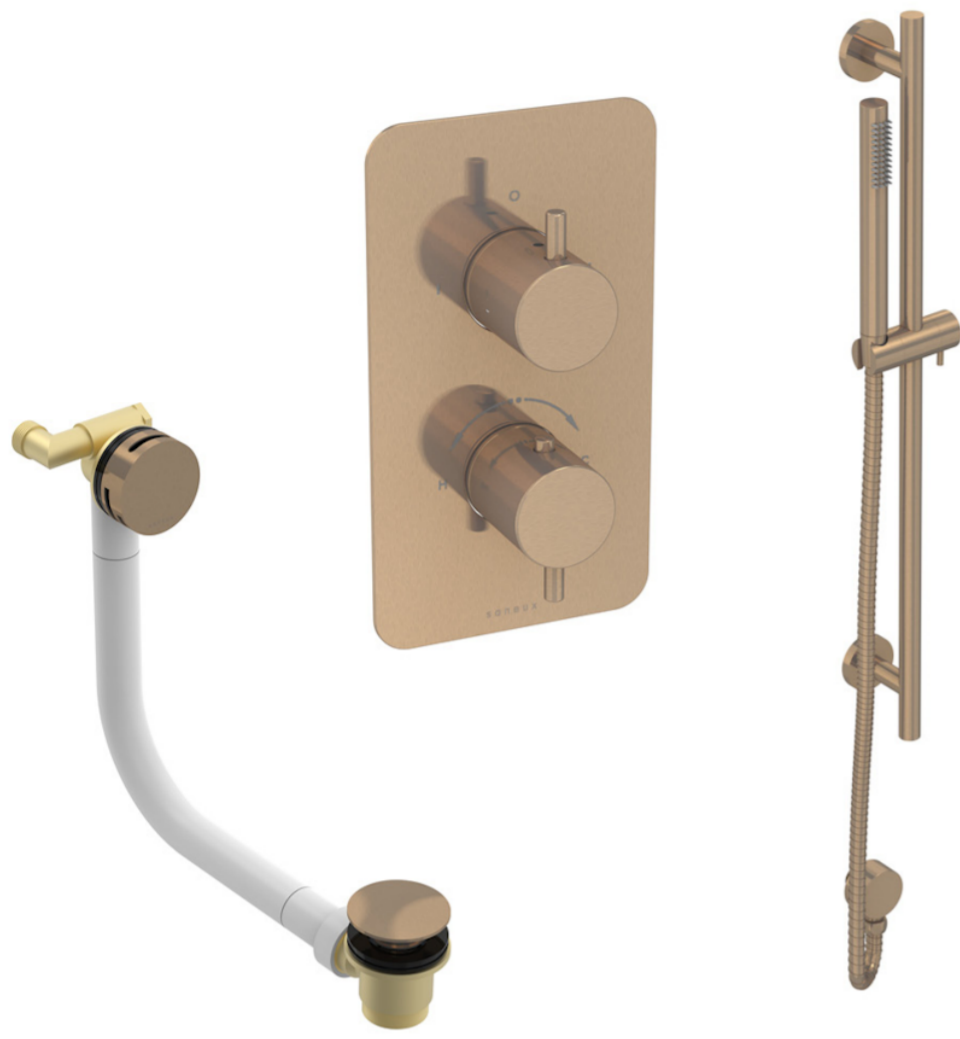

# COS 2 WAY SHOWER KIT - W/ SLIM HANDSET & SLIDER RAIL & BATH FILLER - BRUSHED BRONZE

## PRODUCT INFORMATION

<b>Finish:</b>	Brushed Bronze (PVD)
<b>Outlets:</b>	2 Outlets
<b>Material</b>	Stainless Steel, Brass

**Product Code:** COSP305.BR

<https://saneux.com/products/cos-2-way-shower-kit-w-slim-handset-slider-rail-bath-filler-brushed-bronze>