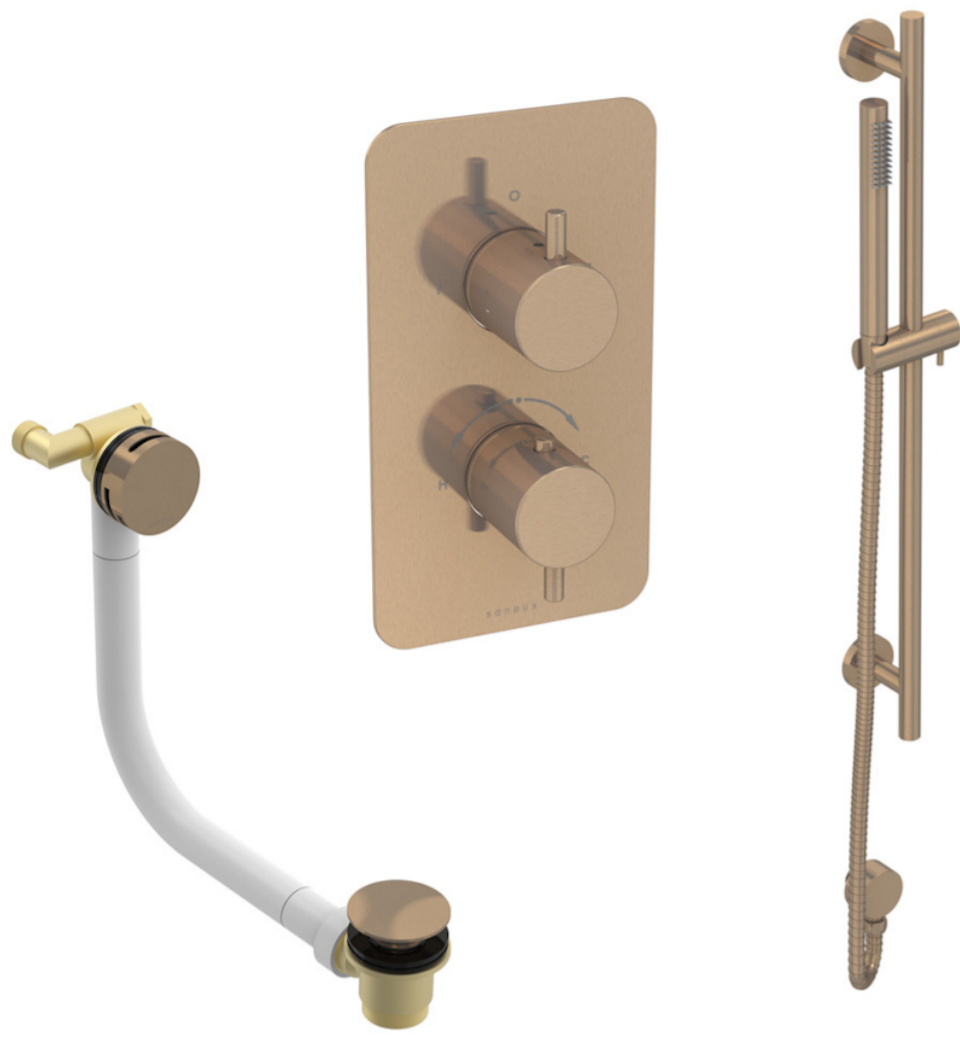

COS 2 WAY SHOWER KIT - W/ SLIM HANDSET & SLIDER RAIL & BATH FILLER - BRUSHED BRONZE

PRODUCT INFORMATION

Finish:	Brushed Bronze (PVD)
Outlets:	2 Outlets
Material	Stainless Steel, Brass

Product Code: COSP305.BR

<https://saneux.com/products/cos-2-way-shower-kit-w-slim-handset-slider-rail-bath-filler-brushed-bronze>