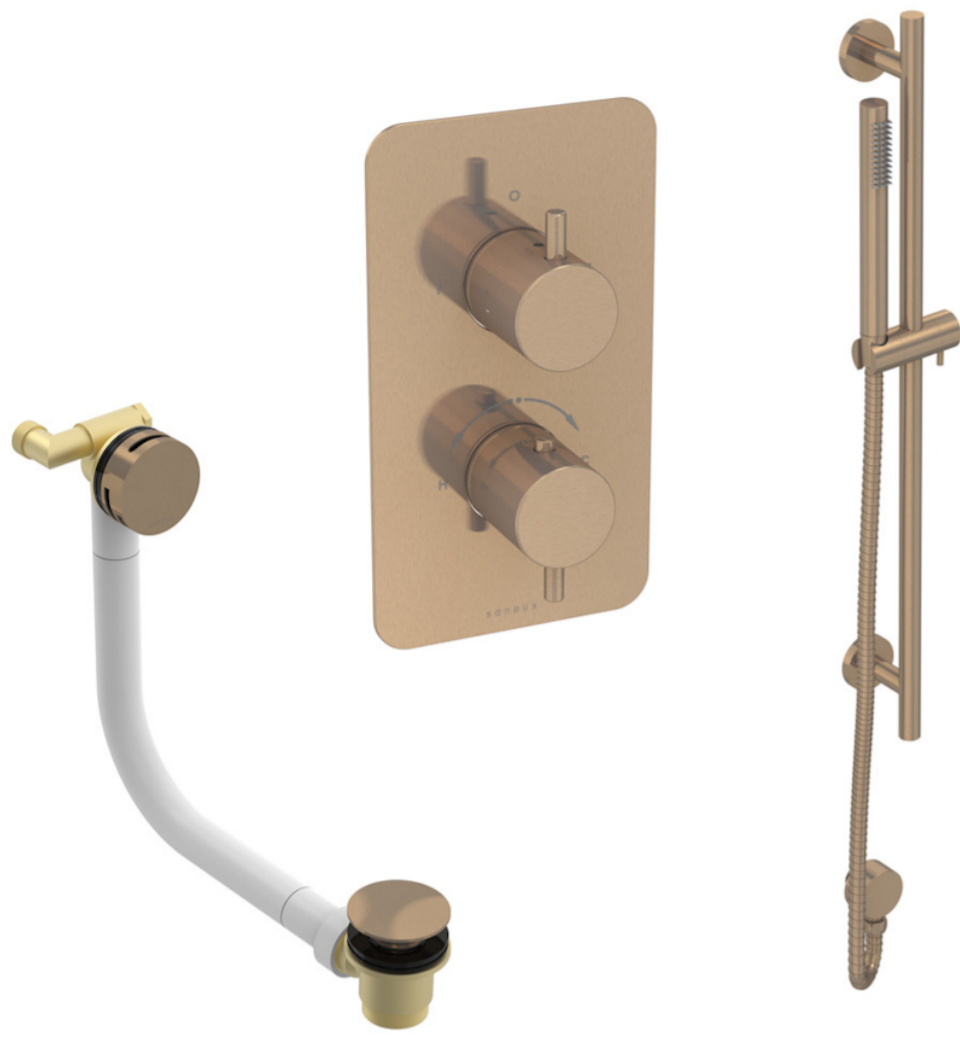

# COS 2 WAY SHOWER KIT - W/ SLIM HANDSET & SLIDER RAIL & BATH FILLER - BRUSHED BRONZE

**Product Code:** COSP305.BR

## PRODUCT INFORMATION

<b>Finish:</b>	Brushed Bronze (PVD)
<b>Outlets:</b>	2 Outlets
<b>Material</b>	Stainless Steel, Brass

## DESCRIPTION

Items included:

COS CLASSIC 2 way thermostatic valve: CO320

COS bath filler, overflow & clicker waste: CO101

COS shower rail: CO231

COS slim handset: CO230

COS outlet elbow: CO233

Shower hose 1.5m: SH150SS

<https://saneux.com/products/cos-2-way-shower-kit-w-slim-handset-slider-rail-bath-filler-brushed-bronze>