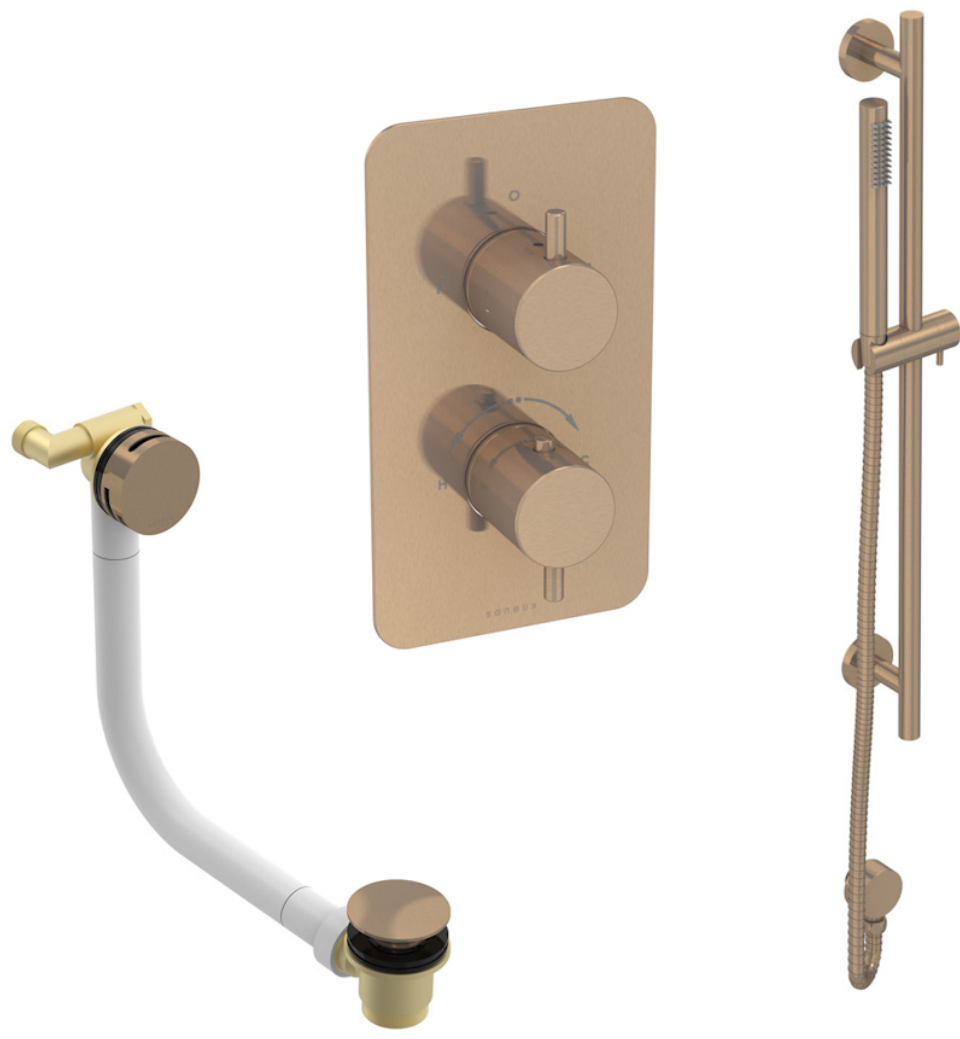

# COS 2 WAY SHOWER KIT - W/ SLIM HANDSET & SLIDER RAIL & BATH FILLER - BRUSHED BRONZE

**Product Code:** COSP305.BR

## PRODUCT INFORMATION

<b>Finish:</b>	Brushed Bronze (PVD)
<b>Outlets:</b>	2 Outlets
<b>Material</b>	Stainless Steel, Brass

## DESCRIPTION

Items included:

COS CLASSIC 2 way thermostatic valve: CO320

COS bath filler, overflow & clicker waste: CO101

COS shower rail: CO231

COS slim handset: CO230

COS outlet elbow: CO233

Shower hose 1.5m: SH150SS

<https://saneux.com/products/cos-2-way-shower-kit-w-slim-handset-slider-rail-bath-filler-brushed-bronze>