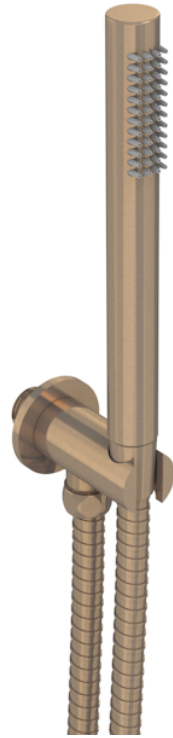

COS SLIM HANDSET - W/ OUTLET ELBOW & HOLDER & 180CM HOSE - BRUSHED BRONZE

Product Code: COSP311.BR

PRODUCT INFORMATION

Finish:	Brushed Bronze (PVD)
Outlets:	1 Outlet
Material	Stainless Steel, Brass

DESCRIPTION

Items included:

COS slim handset: CO230.BR

COS outlet elbow & holder: CO234.BR

Shower hose 1.5m: SH150SS.BR

TECHNICAL DRAWING

Saneux reserves the right to alter the specifications and product range without prior notice. Dimensions are given as a guide only. Dimensions should not be used for surrounding furniture, fixtures and fittings until the product is on site.

<https://saneux.com/products/cos-slim-handset-w-outlet-elbow-holder-180cm-hose-brushed-bronze>