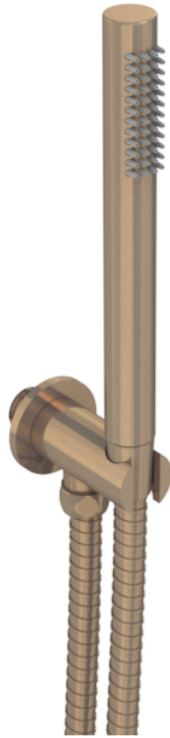

# COS SLIM HANDSET - W/ OUTLET ELBOW & HOLDER & 180CM HOSE - BRUSHED BRONZE

**Product Code:** Cosp311.Br

## PRODUCT INFORMATION

<b>Finish:</b>	Brushed Bronze (PVD)
<b>Outlets:</b>	1 Outlet
<b>Material</b>	Stainless Steel, Brass

## DESCRIPTION

Items included:

COS slim handset: CO230.Br

COS outlet elbow & holder: CO234.Br

Shower hose 1.5m: SH150SS.Br

<https://saneux.com/products/cos-slim-handset-w-outlet-elbow-holder-180cm-hose-brushed-bronze>