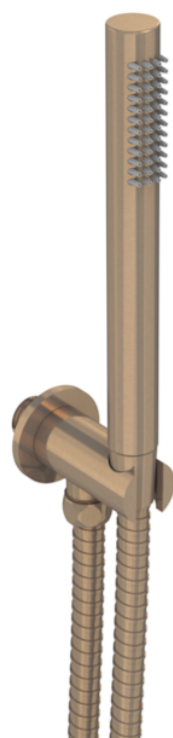

COS SLIM HANDSET - W/ OUTLET ELBOW & HOLDER & 180CM HOSE - BRUSHED BRONZE

Product Code: COSP311.BR

PRODUCT INFORMATION

Finish:	Brushed Bronze (PVD)
Outlets:	1 Outlet
Material	Stainless Steel, Brass

DESCRIPTION

Items included:

COS slim handset: CO230.BR

COS outlet elbow & holder: CO234.BR

Shower hose 1.5m: SH150SS.BR

TECHNICAL DRAWING

Saneux reserves the right to alter the specifications and product range without prior notice. Dimensions are given as a guide only. Dimensions should not be used for surrounding furniture, fixtures and fittings until the product is on site.

<https://saneux.com/products/cos-slim-handset-w-outlet-elbow-holder-180cm-hose-brushed-bronze>