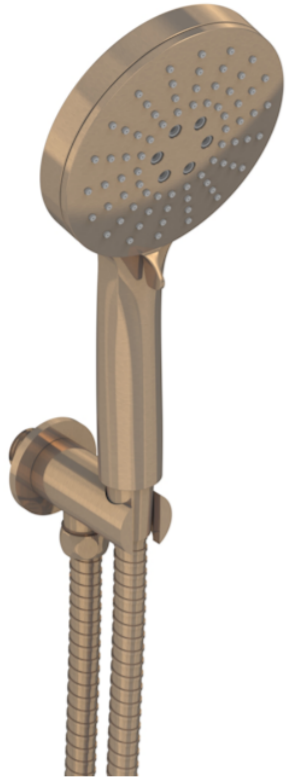

COS 3 FUNCTION HANDSET - W/ OUTLET ELBOW & HOLDER & 180CM HOSE - BRUSHED BRONZE

Product Code: COSP312.BR

PRODUCT INFORMATION

Finish:	Brushed Bronze (PVD)
Outlets:	1 Outlet
Material	Stainless Steel, Brass

<https://saneux.com/products/cos-3-function-handset-w-outlet-elbow-holder-180cm-hose-brushed-bronze>