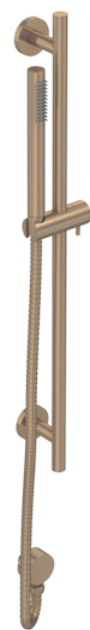

# COS SLIDER RAIL KIT - W/ SLIM HANDSET & SLIDER RAIL & 180CM HOSE - BRUSHED BRONZE

## PRODUCT INFORMATION

<b>Finish:</b>	Brushed Bronze (PVD)
<b>Outlets:</b>	1 Outlet
<b>Material</b>	Stainless Steel, Brass

**Product Code:** COSP309.BR

## TECHNICAL DRAWING

Saneux reserves the right to alter the specifications and product range without prior notice. Dimensions are given as a guide only. Dimensions should not be used for surrounding furniture, fixtures and fittings until the product is on site.

<https://saneux.com/products/cos-slider-rail-kit-w-slim-handset-slider-rail-180cm-hose-brushed-bronze>