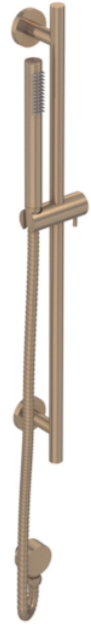

# COS SLIDER RAIL KIT - W/ SLIM HANDSET & SLIDER RAIL & 180CM HOSE - BRUSHED BRONZE

## PRODUCT INFORMATION

<b>Finish:</b>	Brushed Bronze (PVD)
<b>Outlets:</b>	1 Outlet
<b>Material</b>	Stainless Steel, Brass

**Product Code:** COSP309.BR

## DESCRIPTION

Items included:

COS slim handset: CO230.BR

COS shower rail: CO231.BR

COS outlet elbow: CO233.BR

shower hose 1.5m: SH150SS.BR