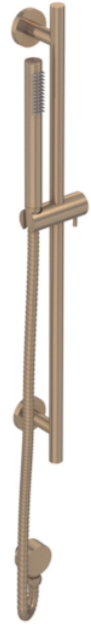

COS SLIDER RAIL KIT - W/ SLIM HANDSET & SLIDER RAIL & 180CM HOSE - BRUSHED BRONZE

PRODUCT INFORMATION

Finish:	Brushed Bronze (PVD)
Outlets:	1 Outlet
Material	Stainless Steel, Brass

Product Code: COSP309.BR

DESCRIPTION

Items included:

COS slim handset: CO230.BR

COS shower rail: CO231.BR

COS outlet elbow: CO233.BR

shower hose 1.5m: SH150SS.BR

TECHNICAL DRAWING

Saneux reserves the right to alter the specifications and product range without prior notice. Dimensions are given as a guide only. Dimensions should not be used for surrounding furniture, fixtures and fittings until the product is on site.

<https://saneux.com/products/cos-slider-rail-kit-w-slim-handset-slider-rail-180cm-hose-brushed-bronze>