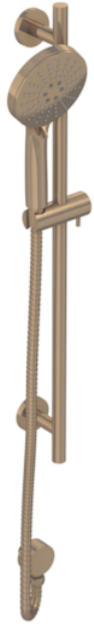

# COS SLIDER RAIL KIT - W/ 3 FUNCTION HANDSET & SLIDER RAIL & 180CM HOSE - BRUSHED BRONZE

## PRODUCT INFORMATION

<b>Finish:</b>	Brushed Bronze (PVD)
<b>Outlets:</b>	1 Outlet
<b>Material</b>	Stainless Steel, Brass

**Product Code:** COSP310.BR

## DESCRIPTION

Items included:

COS 3 function handset: COS3SH

COS shower rail: CO231

COS outlet elbow: CO233

Shower hose 1.5m: SH150SS

<https://saneux.com/products/cos-slider-rail-kit-w-3-function-handset-slider-rail-180cm-hose-brushed-bronze>