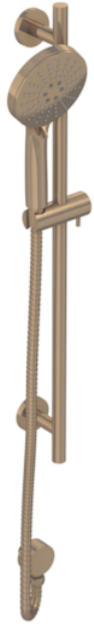

COS SLIDER RAIL KIT - W/ 3 FUNCTION HANDSET & SLIDER RAIL & 180CM HOSE - BRUSHED BRONZE

PRODUCT INFORMATION

Finish:	Brushed Bronze (PVD)
Outlets:	1 Outlet
Material	Stainless Steel, Brass

Product Code: COSP310.BR

DESCRIPTION

Items included:

COS 3 function handset: COS3SH

COS shower rail: CO231

COS outlet elbow: CO233

Shower hose 1.5m: SH150SS

TECHNICAL DRAWING

Saneux reserves the right to alter the specifications and product range without prior notice. Dimensions are given as a guide only. Dimensions should not be used for surrounding furniture, fixtures and fittings until the product is on site.

<https://saneux.com/products/cos-slider-rail-kit-w-3-function-handset-slider-rail-180cm-hose-brushed-bronze>