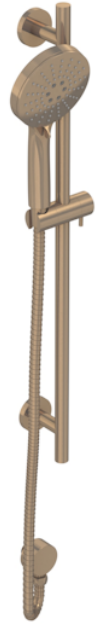

# COS SLIDER RAIL KIT - W/ 3 FUNCTION HANDSET & SLIDER RAIL & 180CM HOSE - BRUSHED BRONZE

## PRODUCT INFORMATION

<b>Finish:</b>	Brushed Bronze (PVD)
<b>Outlets:</b>	1 Outlet
<b>Material</b>	Stainless Steel, Brass

**Product Code:** COSP310.BR

## DESCRIPTION

Items included:

COS 3 function handset: COS3SH

COS shower rail: CO231

COS outlet elbow: CO233

Shower hose 1.5m: SH150SS

<https://saneux.com/products/cos-slider-rail-kit-w-3-function-handset-slider-rail-180cm-hose-brushed-bronze>