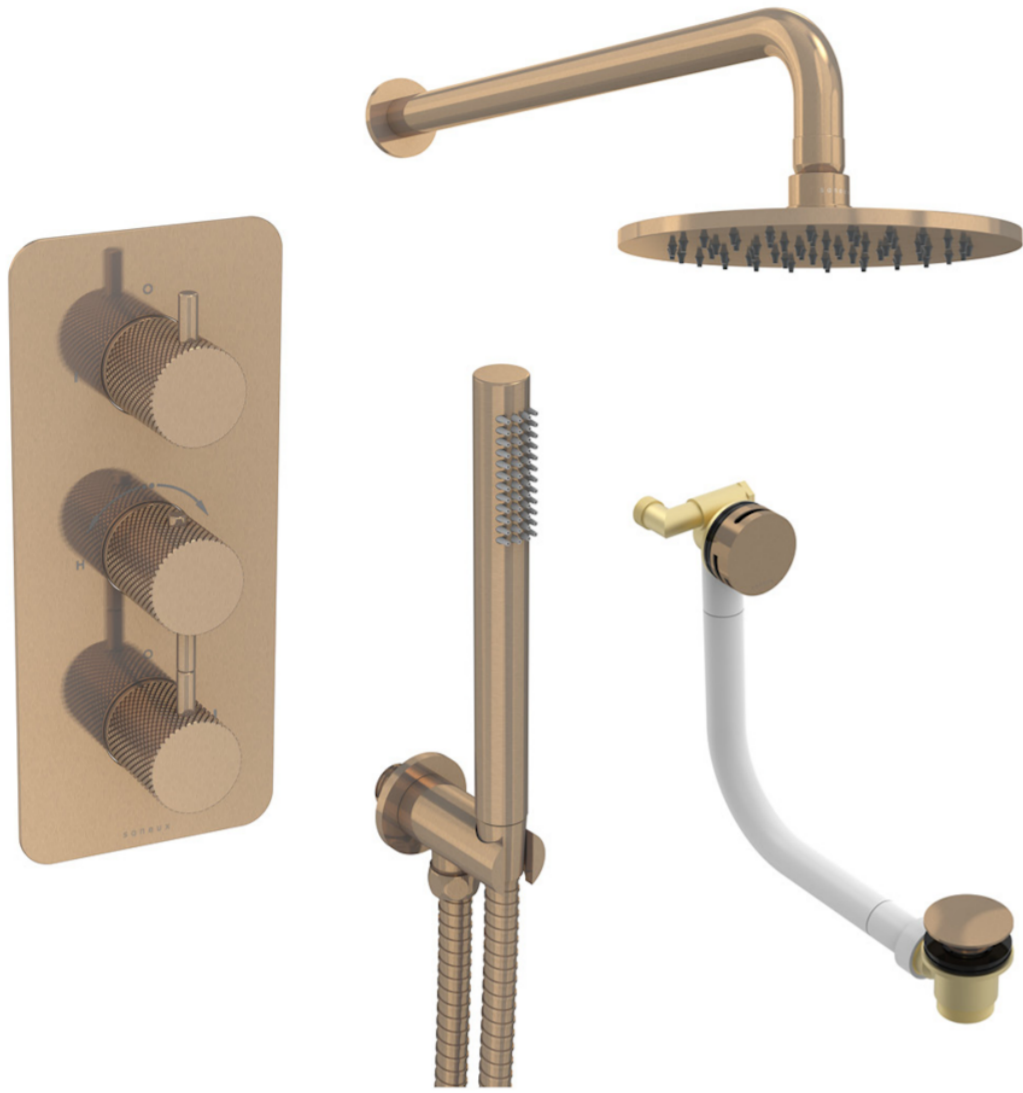

# COS 3 WAY SHOWER KIT - W/ SLIM HANDSET & BATH FILLER & SHOWER HEAD - KNURLED - BRUSHED BRONZE

**Product Code:** COSP307.KBR

## PRODUCT INFORMATION

|                 |                        |
|-----------------|------------------------|
| <b>Finish:</b>  | Brushed Bronze (PVD)   |
| <b>Outlets:</b> | 3 Outlets              |
| <b>Material</b> | Stainless Steel, Brass |

## DESCRIPTION

Items included:

COS KNURLED 3 way thermostatic valve: CO321.KBR

COS bath filler, overflow & clicker waste: CO101.BR

COS wall mounted shower arm: CO229.BR

COS 200x8mm shower head: CO226.BR

COS slim handset: CO230.BR

COS outlet elbow & holder: CO234.BR

Shower hose 1.5m: SH150SS.BR