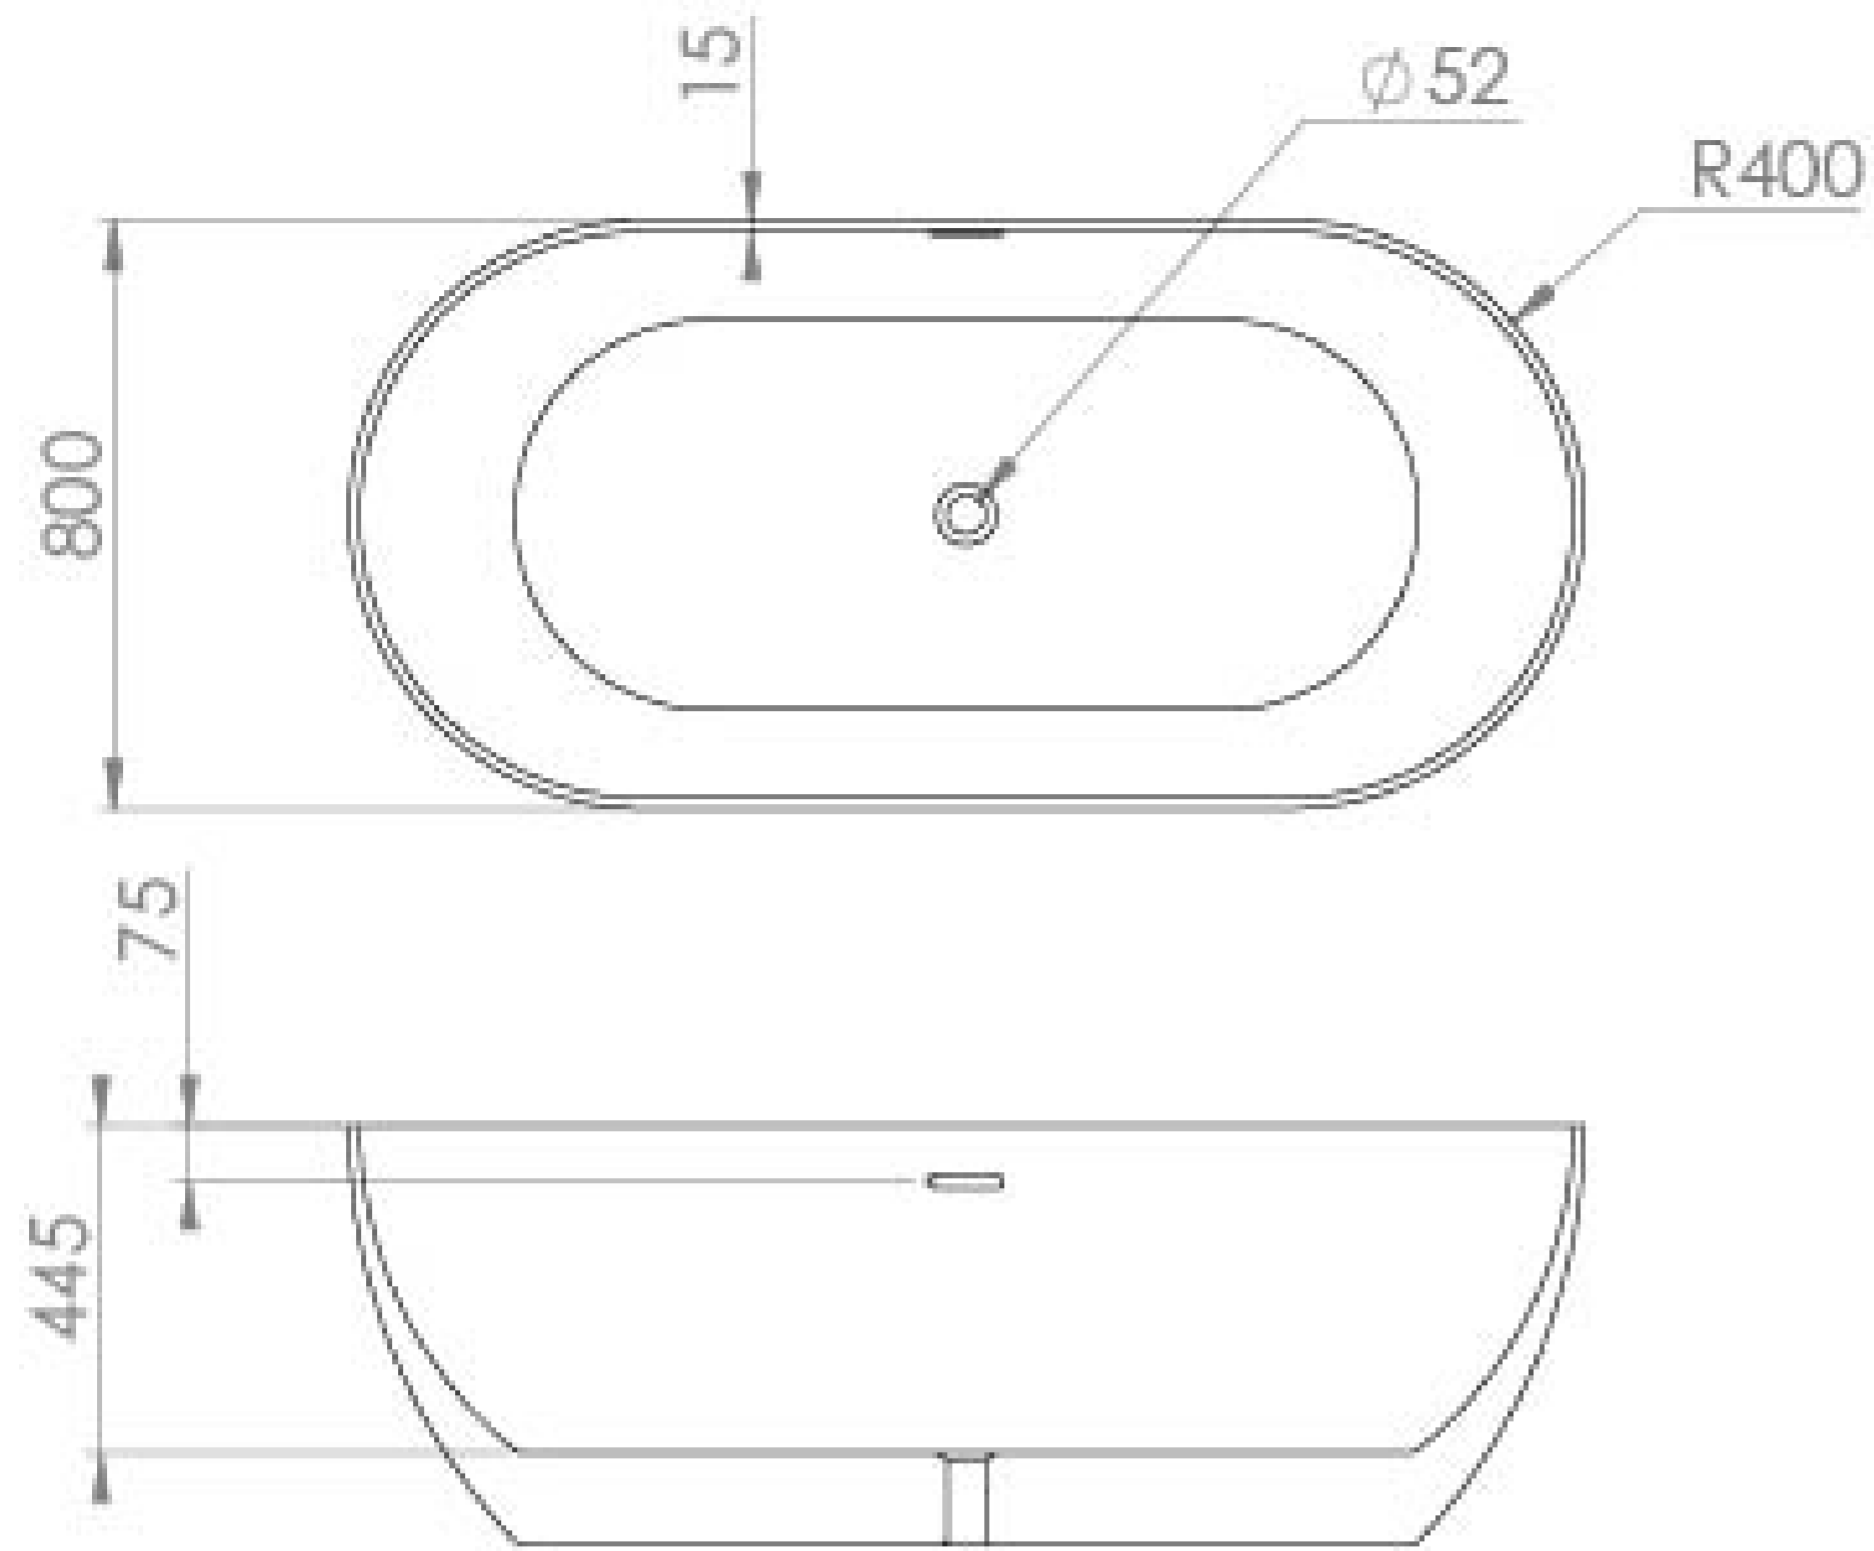

LOLA 1680X800MM FREESTANDING BATH

Product Code: 21105

PRODUCT INFORMATION

Finish:	Gloss White
Height:	570mm
Width:	1680mm
Depth:	800mm
Material	Acrylic
Weight	29kg
Waste	Built in waste & overflow
Guarantee	5 years
Overflow Height (Centre (mm))	75mm
Compatible Tap Types	Floor standing, Wall mounted
Capacity to Overflow (L)	314L

DESCRIPTION

The LOLA freestanding bath is characterised by its bold design with soft edges and minimalistic form.

The soft curved design will fit beautifully into any modern bathroom and will provide comfort for those long, relaxing soaks after a long day. With it being made of acrylic, it will also hold the heat well.

It has a minimalist overflow and comes with its own bath waste in chrome.

Pair it with a floor standing bath shower mixer, or a wall mounted bath spout & concealed thermostatic shower valve.

TECHNICAL DRAWING

<https://saneux.com/products/lola-1680x800mm-freestanding-bath>