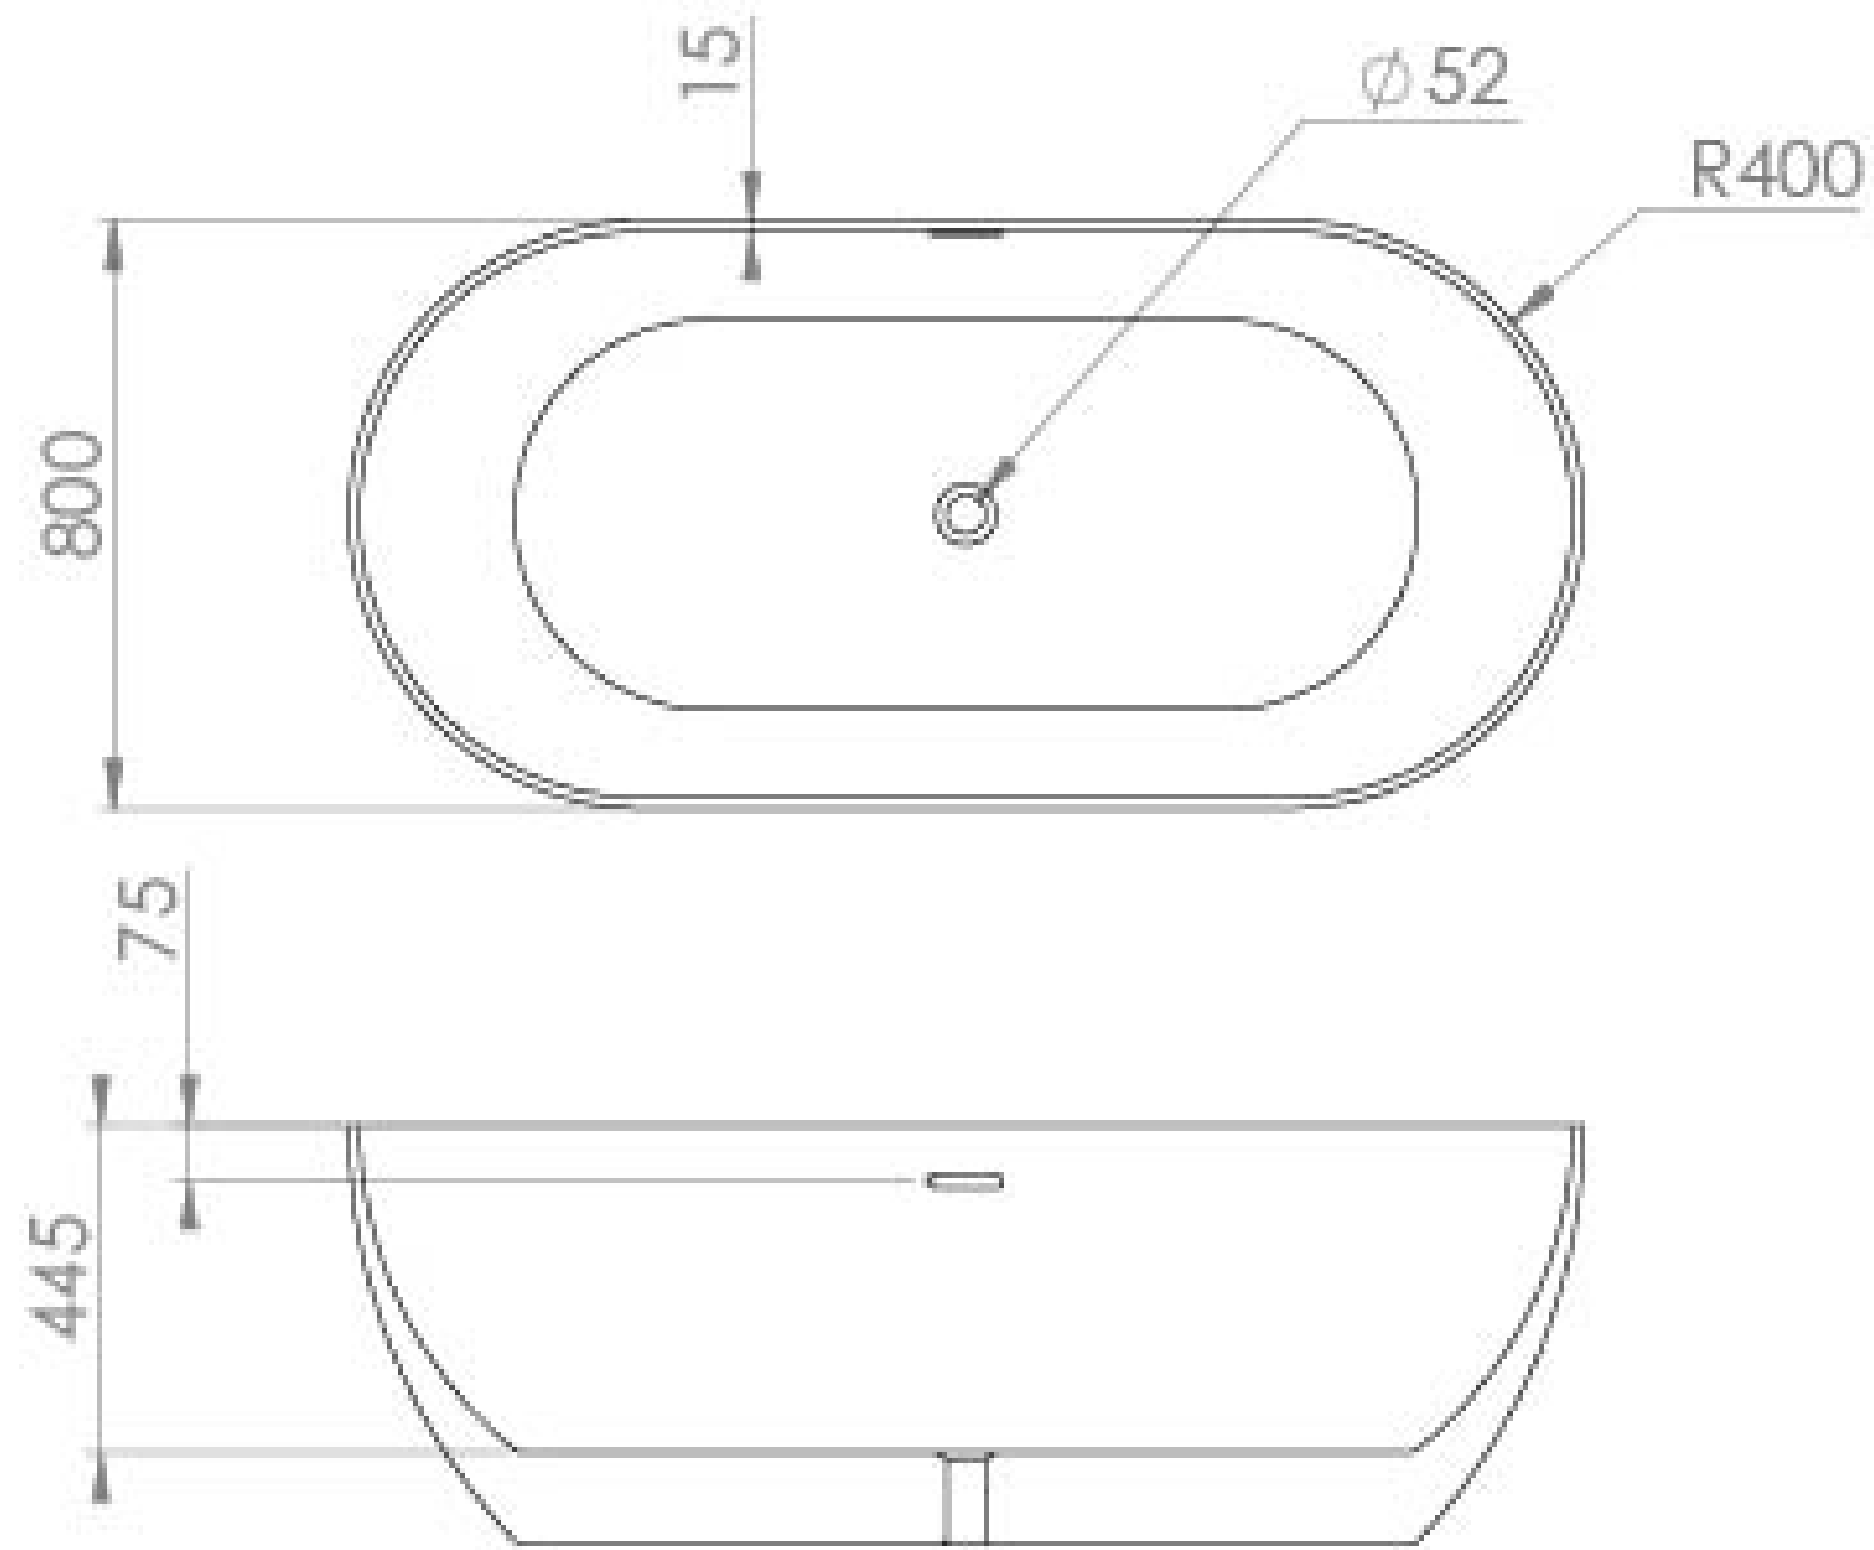

LOLA 1680X800MM FREESTANDING BATH

Product Code: 21105

PRODUCT INFORMATION

| | |
|--------------------------------------|------------------------------|
| Finish: | Gloss White |
| Height: | 570mm |
| Width: | 1680mm |
| Depth: | 800mm |
| Material | Acrylic |
| Weight | 29kg |
| Waste | Built in waste & overflow |
| Guarantee | 5 years |
| Overflow Height (Centre (mm)) | 75mm |
| Compatible Tap Types | Floor standing, Wall mounted |
| Capacity to Overflow (L) | 314L |

DESCRIPTION

The LOLA freestanding bath is characterised by its bold design with soft edges and minimalistic form.

The soft curved design will fit beautifully into any modern bathroom and will provide comfort for those long, relaxing soaks after a long day. With it being made of acrylic, it will also hold the heat well.

It has a minimalist overflow and comes with its own bath waste in chrome.

Pair it with a floor standing bath shower mixer, or a wall mounted bath spout & concealed thermostatic shower valve.

TECHNICAL DRAWING

<https://saneux.com/products/lola-1680x800mm-freestanding-bath>