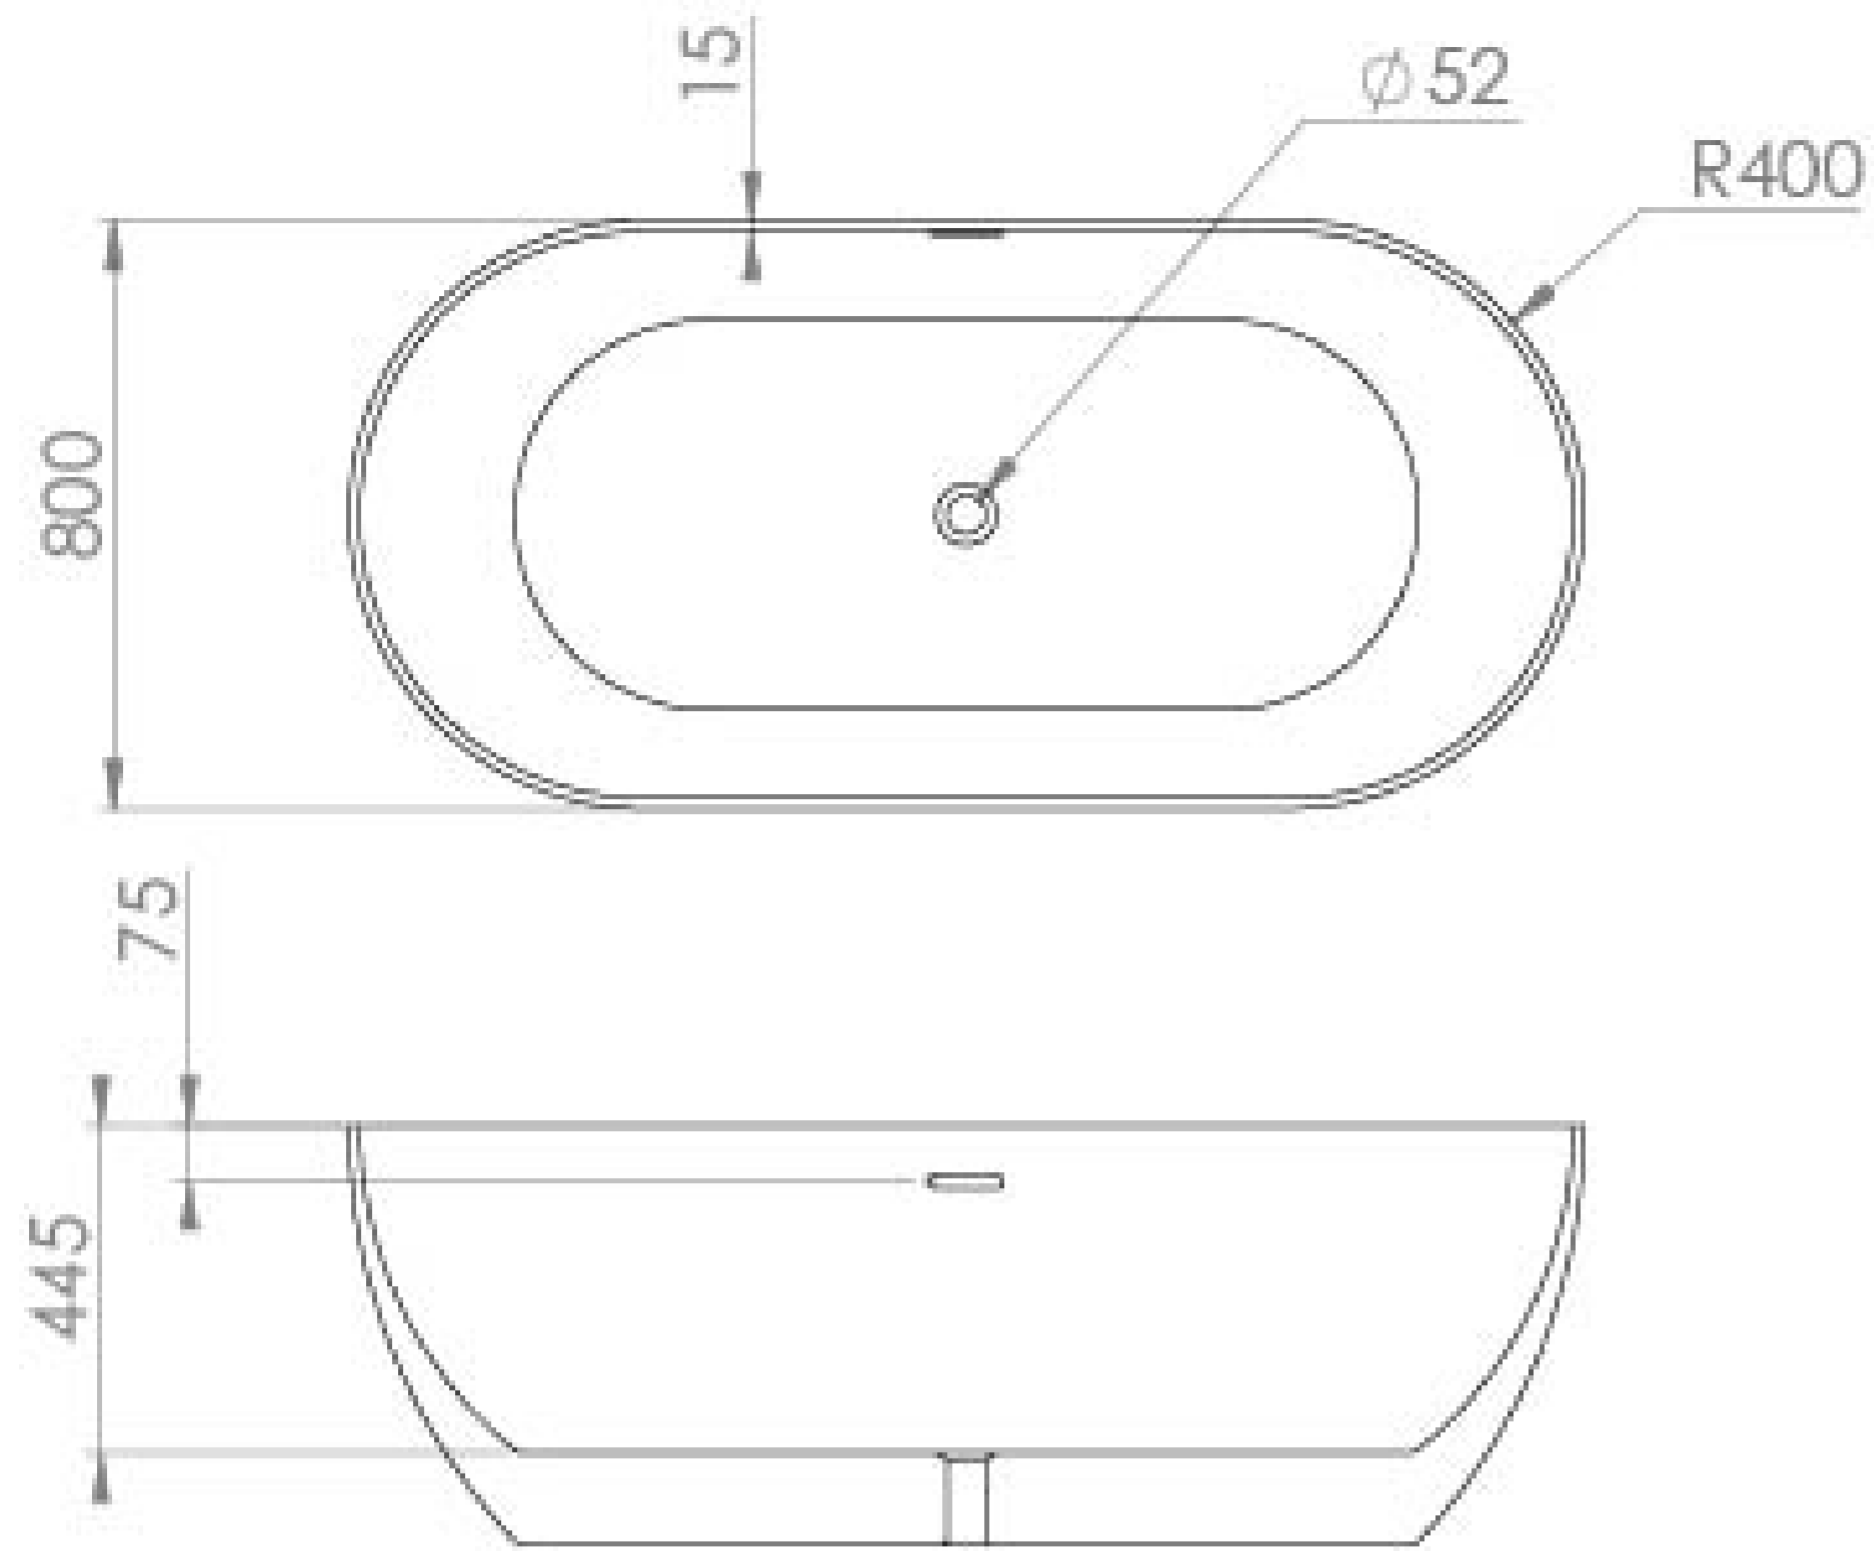

TECHNICAL DRAWING

Saneux reserves the right to alter the specifications and product range without prior notice. Dimensions are given as a guide only. Dimensions should not be used for surrounding furniture, fixtures and fittings until the product is on site.

<https://saneux.com/products/lola-1680x800mm-freestanding-bath>