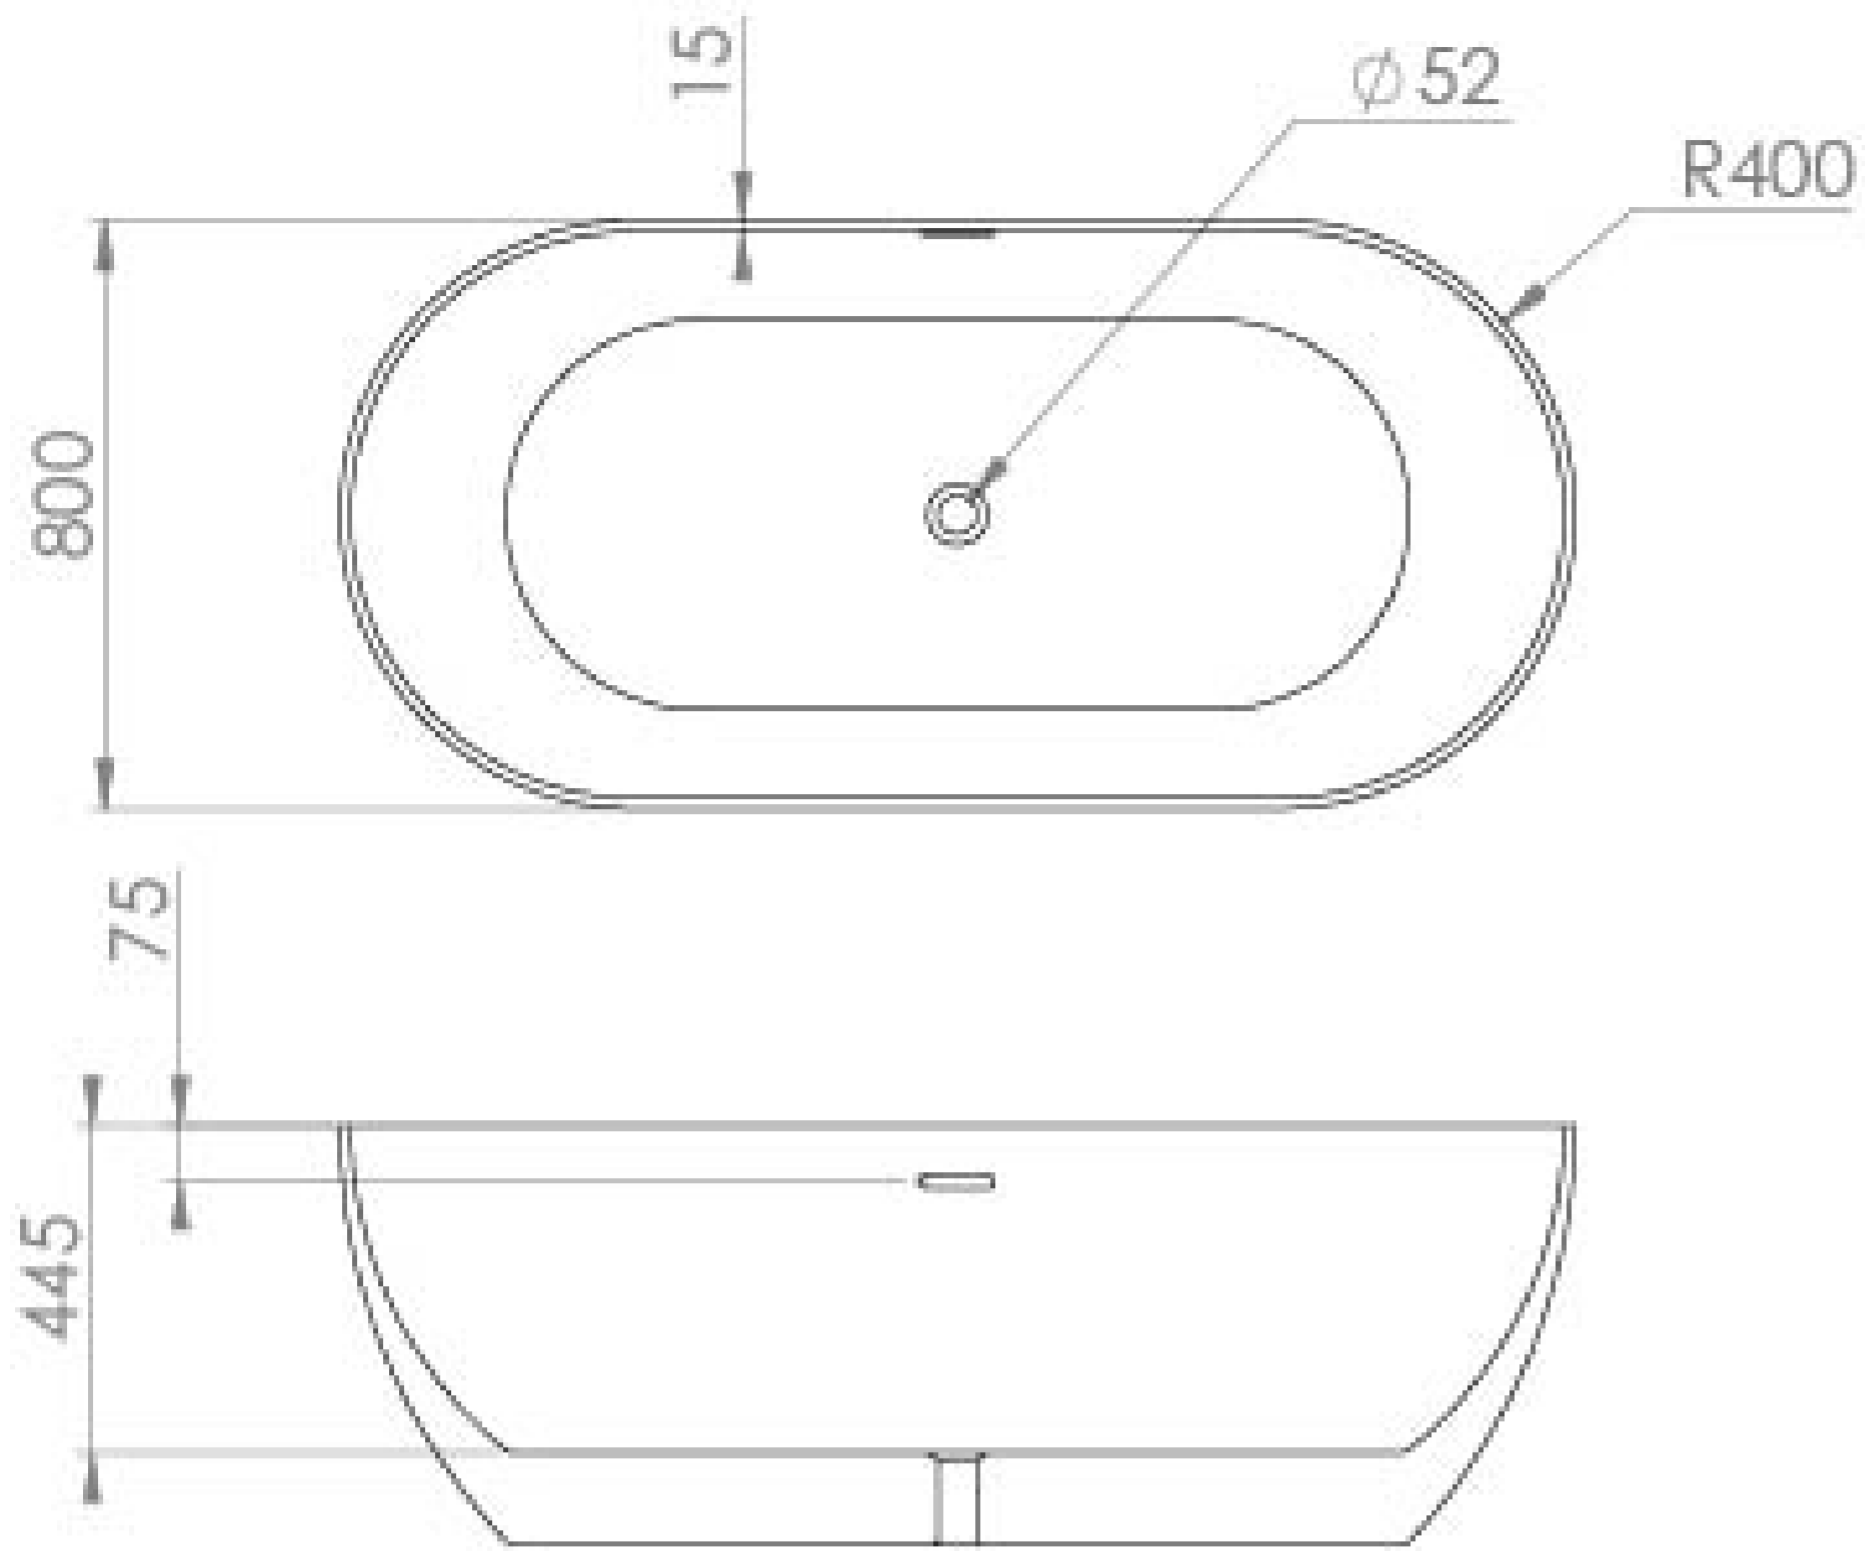

LOLA 1680X800MM FREESTANDING BATH

Product Code: 21105

PRODUCT INFORMATION

Finish:	Gloss White
Height:	570mm
Width:	1680mm
Depth:	800mm
Material	Acrylic
Weight	29kg
Waste	Built in waste & overflow
Guarantee	5 years
Overflow Height (Centre (mm))	75mm
Compatible Tap Types	Floor standing, Wall mounted
Capacity to Overflow (L)	314L

DESCRIPTION

The LOLA freestanding bath is characterised by its bold design with soft edges and minimalistic form.

The soft curved design will fit beautifully into any modern bathroom and will provide comfort for those long, relaxing soaks after a long day. With it being made of acrylic, it will also hold the heat well.

It has a minimalist overflow and comes with its own bath waste in chrome.

Pair it with a floor standing bath shower mixer, or a wall mounted bath spout & concealed thermostatic shower valve.

TECHNICAL DRAWING

<https://saneux.com/products/lola-1680x800mm-freestanding-bath>