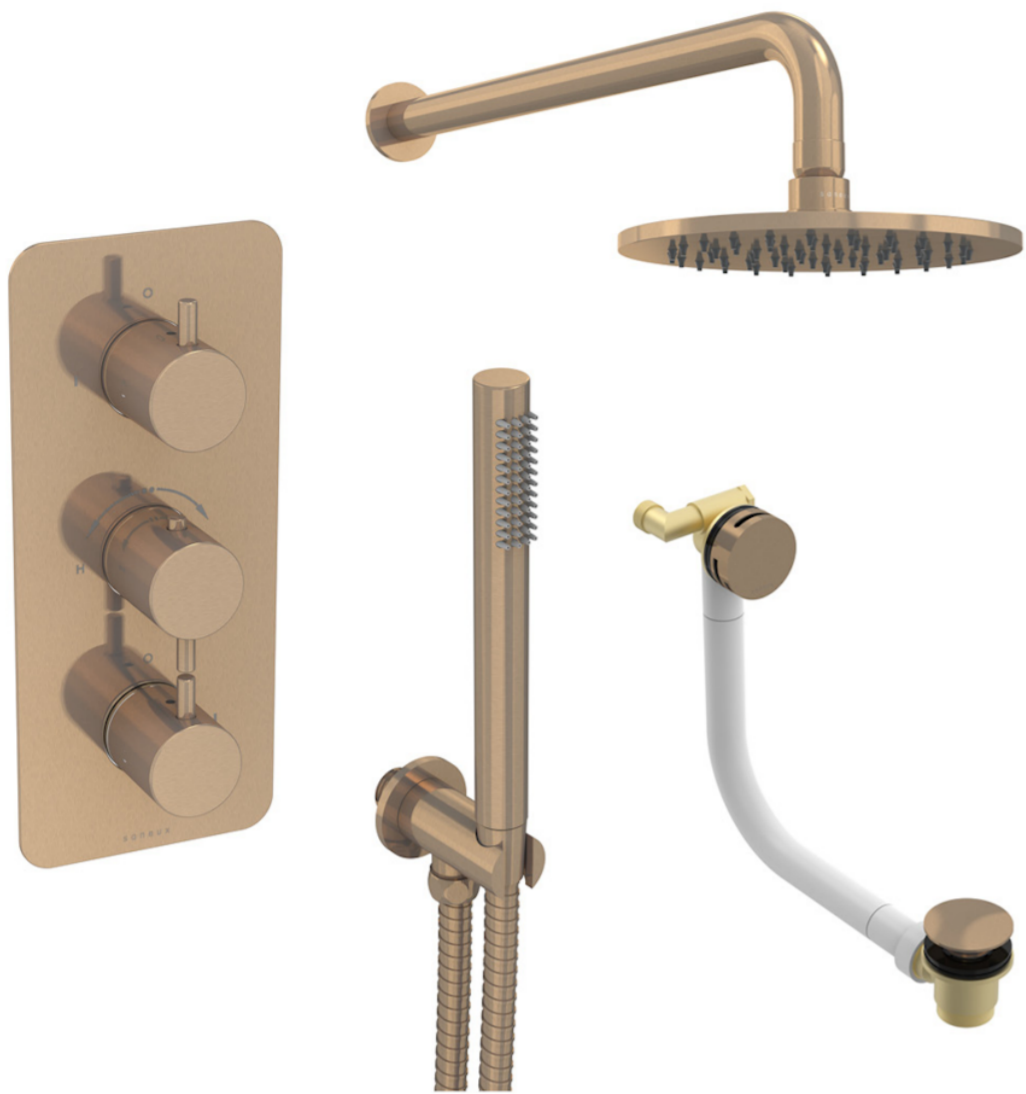

COS 3 WAY SHOWER KIT - W/ SLIM HANDSET & BATH FILLER & SHOWER HEAD - BRUSHED BRONZE

Product Code: COSP307.BR

PRODUCT INFORMATION

Finish:	Brushed Bronze (PVD)
Outlets:	3 Outlets
Material	Stainless Steel, Brass

DESCRIPTION

Items included:

- COS CLASSIC 3 way thermostatic valve: CO321.BR
- COS bath filler, overflow & clicker waste: CO101.BR
- COS wall mounted shower arm: CO229.BR
- COS 200x8mm shower head: CO226.BR
- COS slim handset: CO230.BR
- COS outlet elbow & holder: CO234.BR
- Shower hose 1.5m: SH150SS.BR

<https://saneux.com/products/cos-3-way-shower-kit-w-slim-handset-bath-filler-shower-head-brushed-bronze>