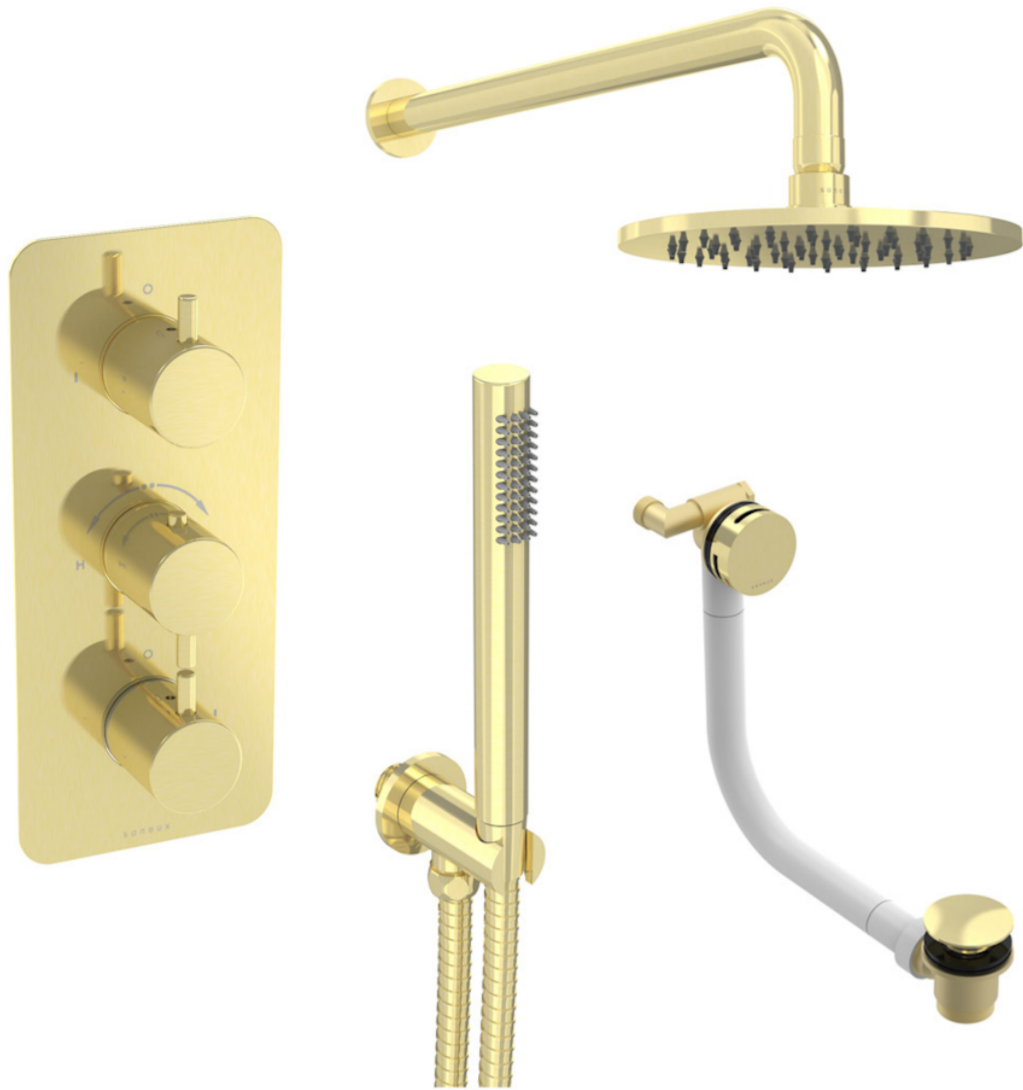

COS 3 WAY SHOWER KIT - W/ SLIM HANDSET & BATH FILLER & SHOWER HEAD - BRUSHED BRASS

PRODUCT INFORMATION

Finish:	Brushed Brass (PVD)
Outlets:	3 Outlets
Material	Stainless Steel, Brass

Product Code: COSP307.BB

DESCRIPTION

Items included:

- COS CLASSIC 3 way thermostatic valve: CO321.BB
- COS bath filler, overflow & clicker waste: CO101.BB
- COS wall mounted shower arm: CO229.BB
- COS 200x8mm shower head: CO226.BB
- COS slim handset: CO230.BB
- COS outlet elbow & holder: CO234.BB
- Shower hose 1.5m: SH150SS.BB2

<https://saneux.com/products/cos-3-way-shower-kit-w-slim-handset-bath-filler-shower-head-brushed-brass>