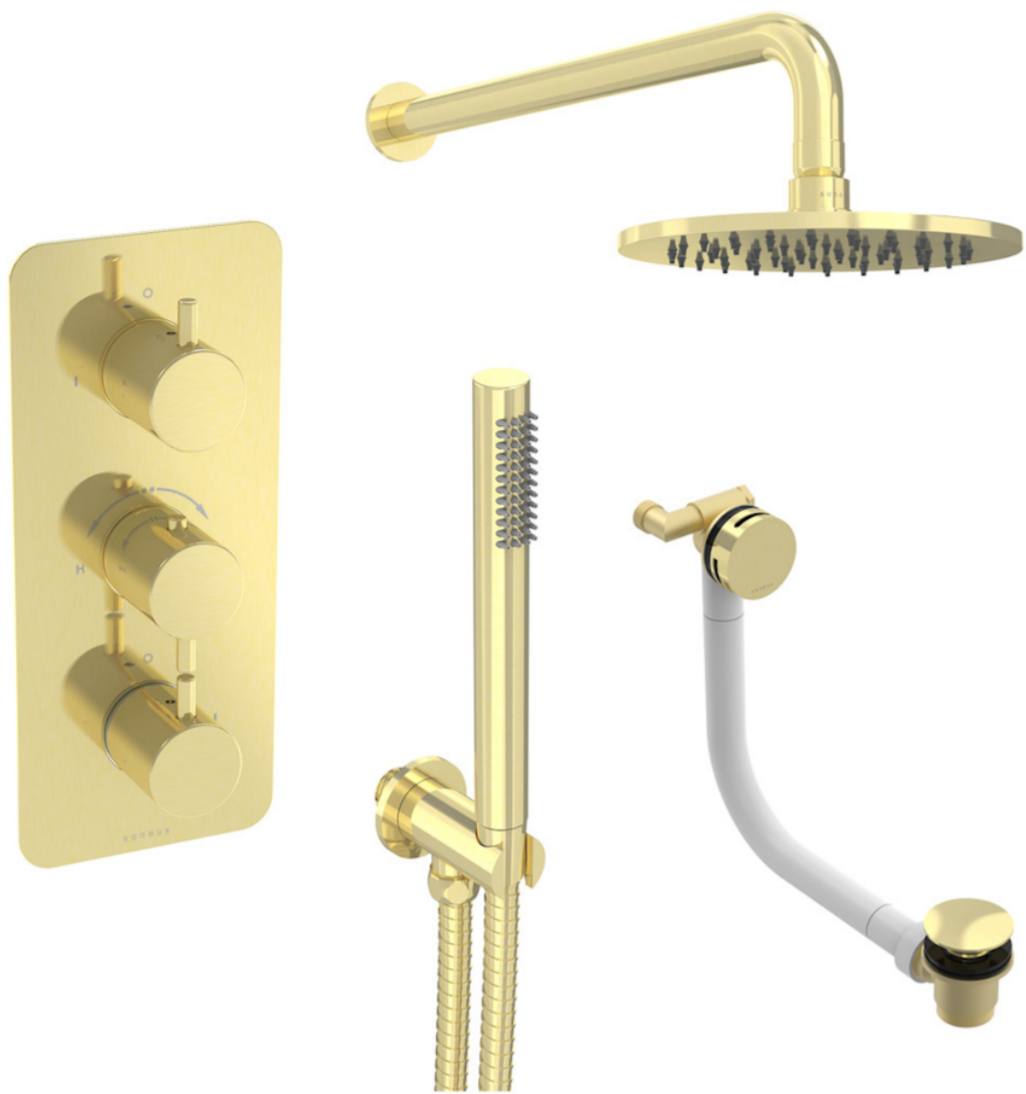

COS 3 WAY SHOWER KIT - W/ SLIM HANDSET & BATH FILLER & SHOWER HEAD - BRUSHED BRASS

PRODUCT INFORMATION

Finish:	Brushed Brass (PVD)
Outlets:	3 Outlets
Material	Stainless Steel, Brass

Product Code: COSP307.BB

DESCRIPTION

Items included:

- COS CLASSIC 3 way thermostatic valve: CO321.BB
- COS bath filler, overflow & clicker waste: CO101.BB
- COS wall mounted shower arm: CO229.BB
- COS 200x8mm shower head: CO226.BB
- COS slim handset: CO230.BB
- COS outlet elbow & holder: CO234.BB
- Shower hose 1.5m: SH150SS.BB2

<https://saneux.com/products/cos-3-way-shower-kit-w-slim-handset-bath-filler-shower-head-brushed-brass>