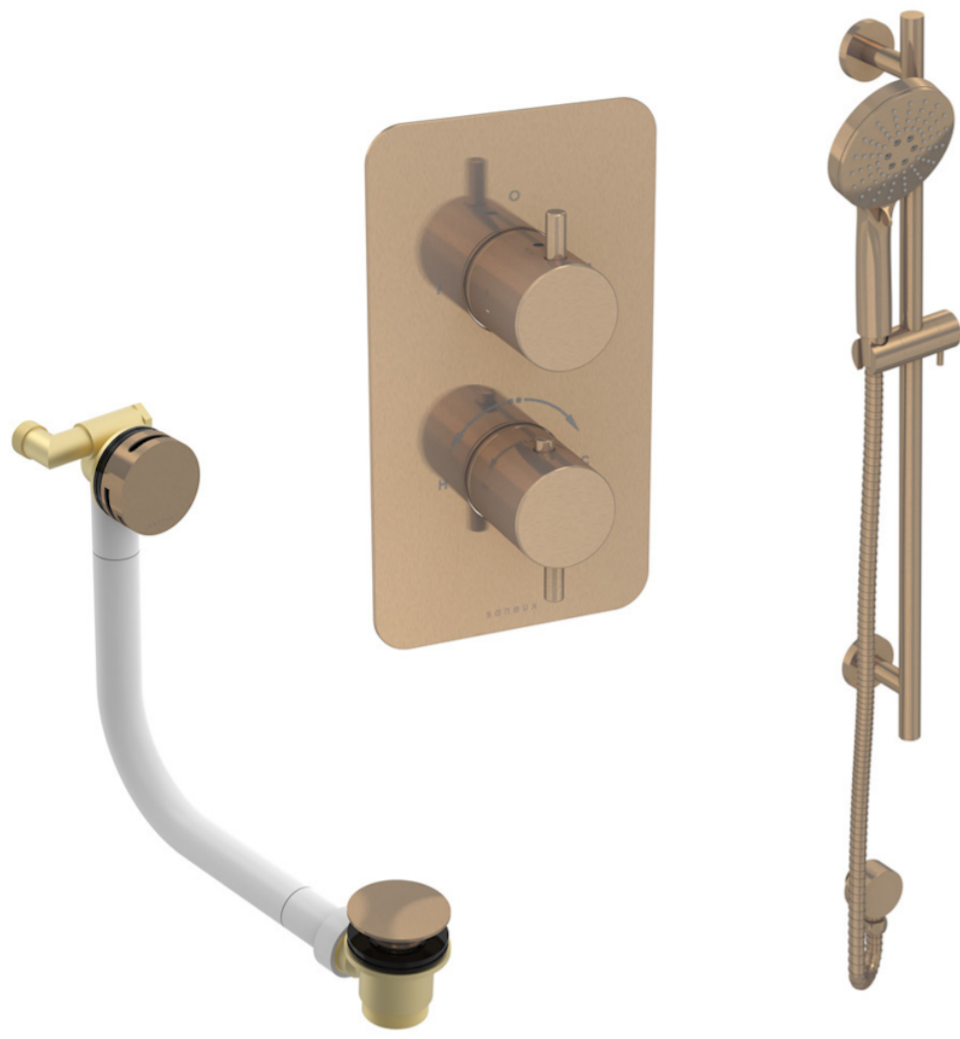

COS 2 WAY SHOWER KIT - W/ 3 FUNCTION HANDSET & SLIDER RAIL & BATH FILLER - BRUSHED BRONZE

Product Code: COSP306.BR

PRODUCT INFORMATION

Finish:	Brushed Bronze (PVD)
Outlets:	2 Outlets
Material	Stainless Steel, Brass

DESCRIPTION

Items included:

COS CLASSIC 2 way thermostatic valve: CO320

COS bath filler, overflow & clicker waste: CO101

COS shower rail: CO231

COS 3 function handset: CO3SH

COS outlet elbow: CO233

Shower hose 1.5m: SH150SS

<https://saneux.com/products/cos-2-way-shower-kit-w-3-function-handset-slider-rail-bath-filler-brushed-bronze>