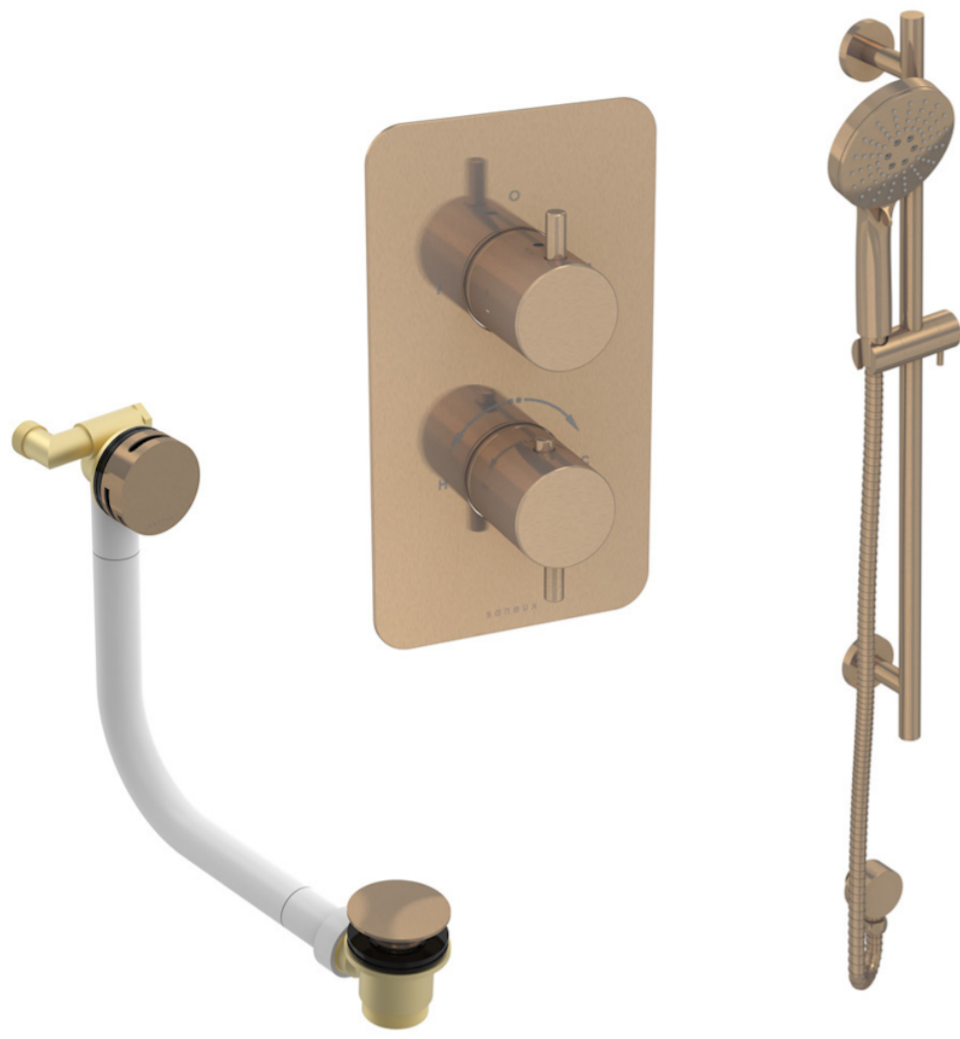

COS 2 WAY SHOWER KIT - W/ 3 FUNCTION HANDSET & SLIDER RAIL & BATH FILLER - BRUSHED BRONZE

PRODUCT INFORMATION

Finish:	Brushed Bronze (PVD)
Outlets:	2 Outlets
Material	Stainless Steel, Brass

Product Code: COSP306.BR

<https://saneux.com/products/cos-2-way-shower-kit-w-3-function-handset-slider-rail-bath-filler-brushed-bronze>