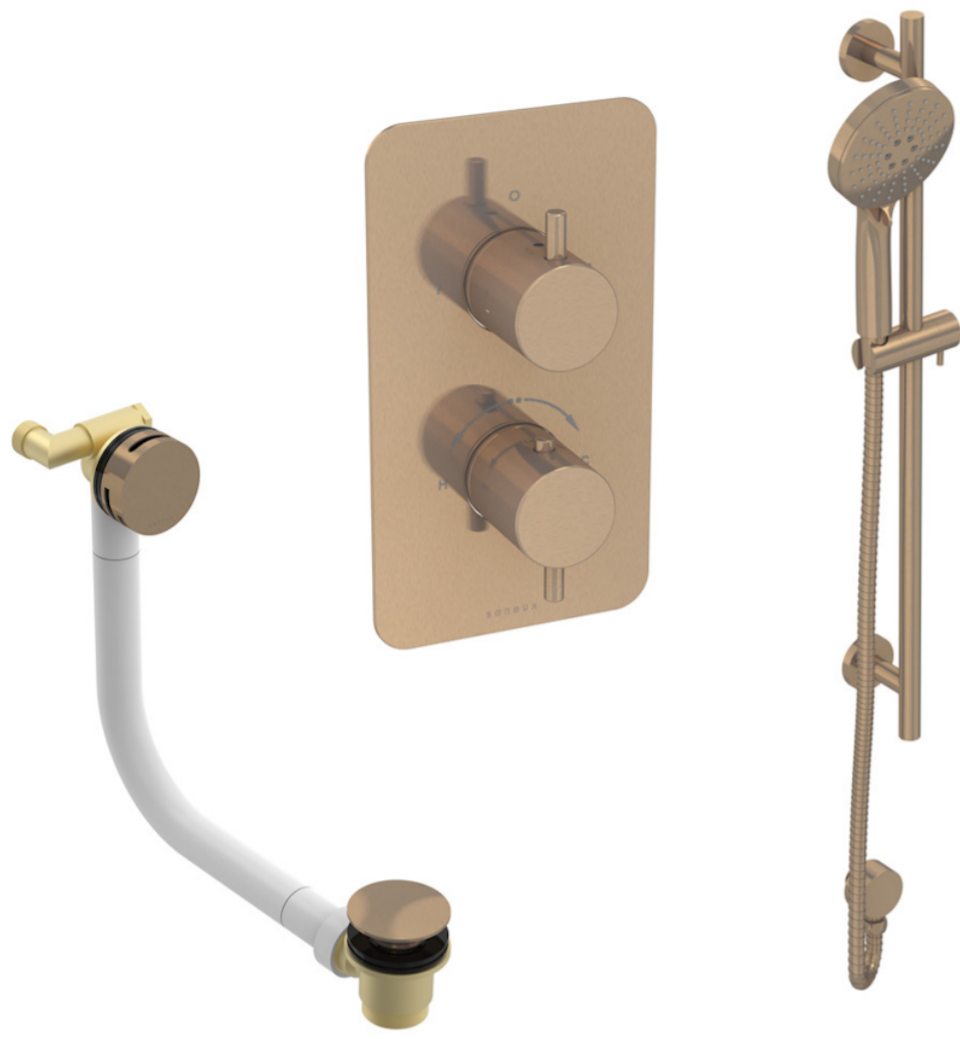

COS 2 WAY SHOWER KIT - W/ 3 FUNCTION HANDSET & SLIDER RAIL & BATH FILLER - BRUSHED BRONZE

PRODUCT INFORMATION

| | |
|-----------------|------------------------|
| Finish: | Brushed Bronze (PVD) |
| Outlets: | 2 Outlets |
| Material | Stainless Steel, Brass |

Product Code: COSP306.BR

DESCRIPTION

Items included:

COS CLASSIC 2 way thermostatic valve: CO320

COS bath filler, overflow & clicker waste: CO101

COS shower rail: CO231

COS 3 function handset: CO3SH

COS outlet elbow: CO233

Shower hose 1.5m: SH150SS

TECHNICAL DRAWING

Saneux reserves the right to alter the specifications and product range without prior notice. Dimensions are given as a guide only. Dimensions should not be used for surrounding furniture, fixtures and fittings until the product is on site.

<https://saneux.com/products/cos-2-way-shower-kit-w-3-function-handset-slider-rail-bath-filler-brushed-bronze>