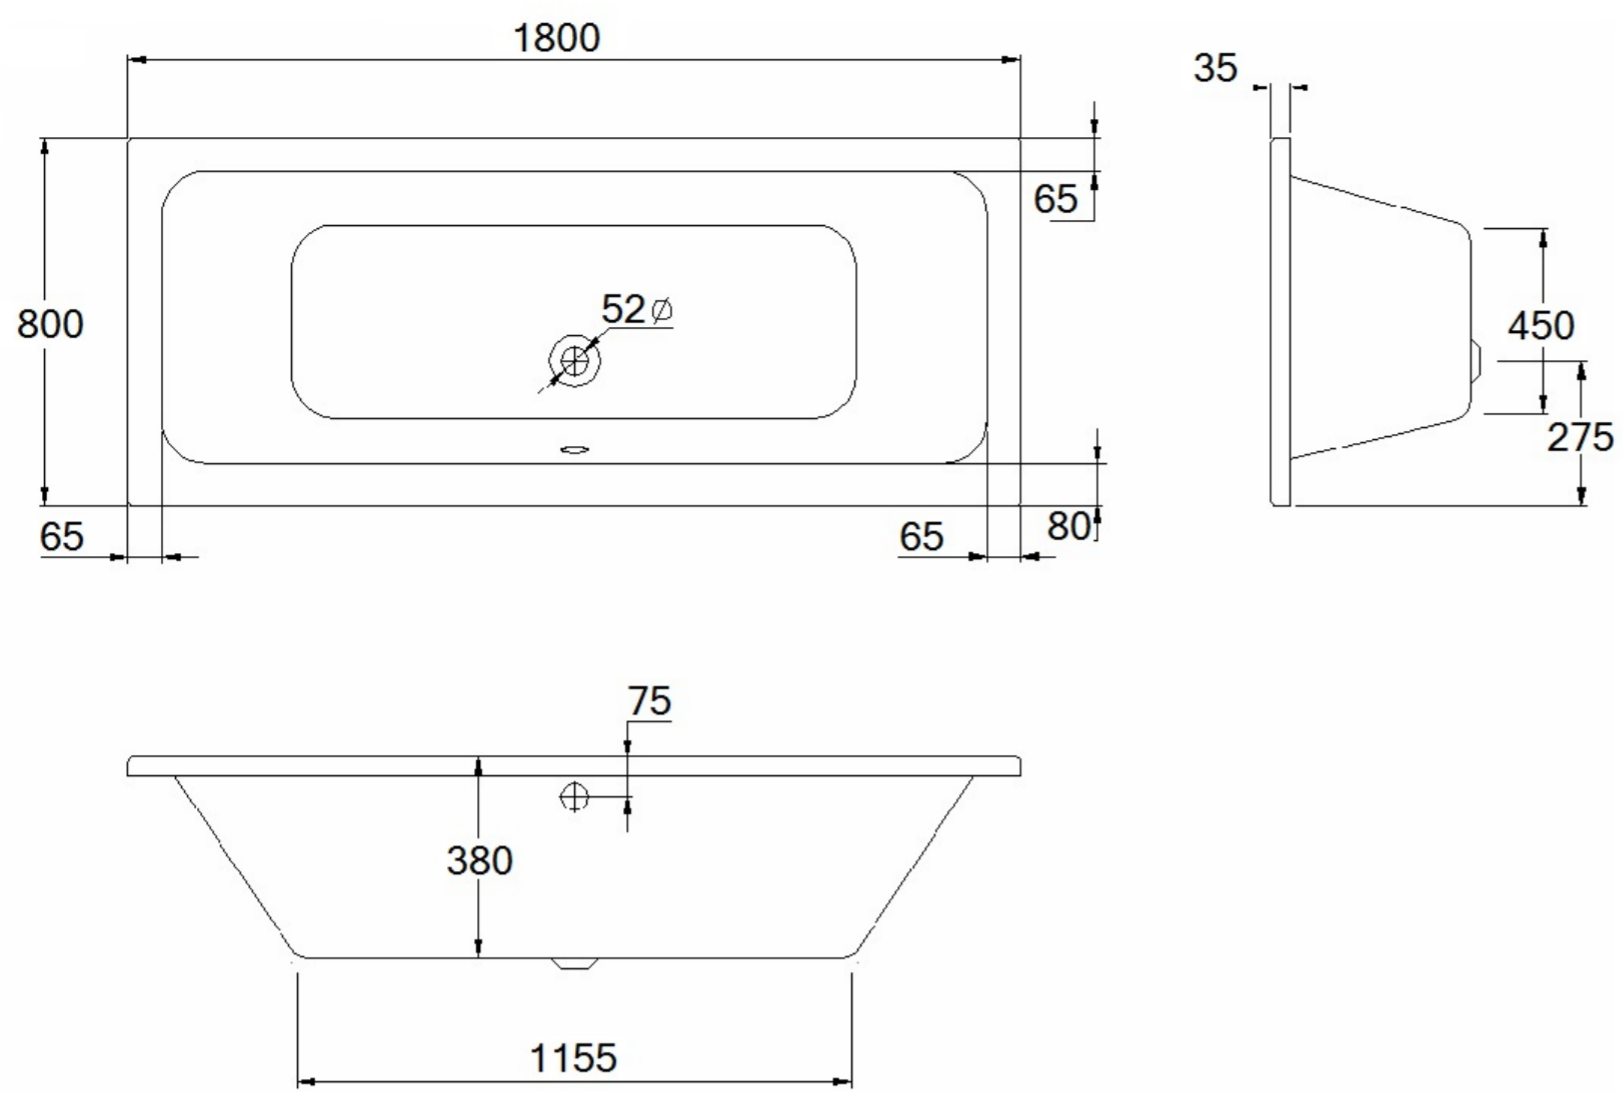

TECHNICAL DRAWING

Saneux reserves the right to alter the specifications and product range without prior notice. Dimensions are given as a guide only. Dimensions should not be used for surrounding furniture, fixtures and fittings until the product is on site.

<https://saneux.com/products/stetson-1800x800mm-bath-double-ended-bath-legs>