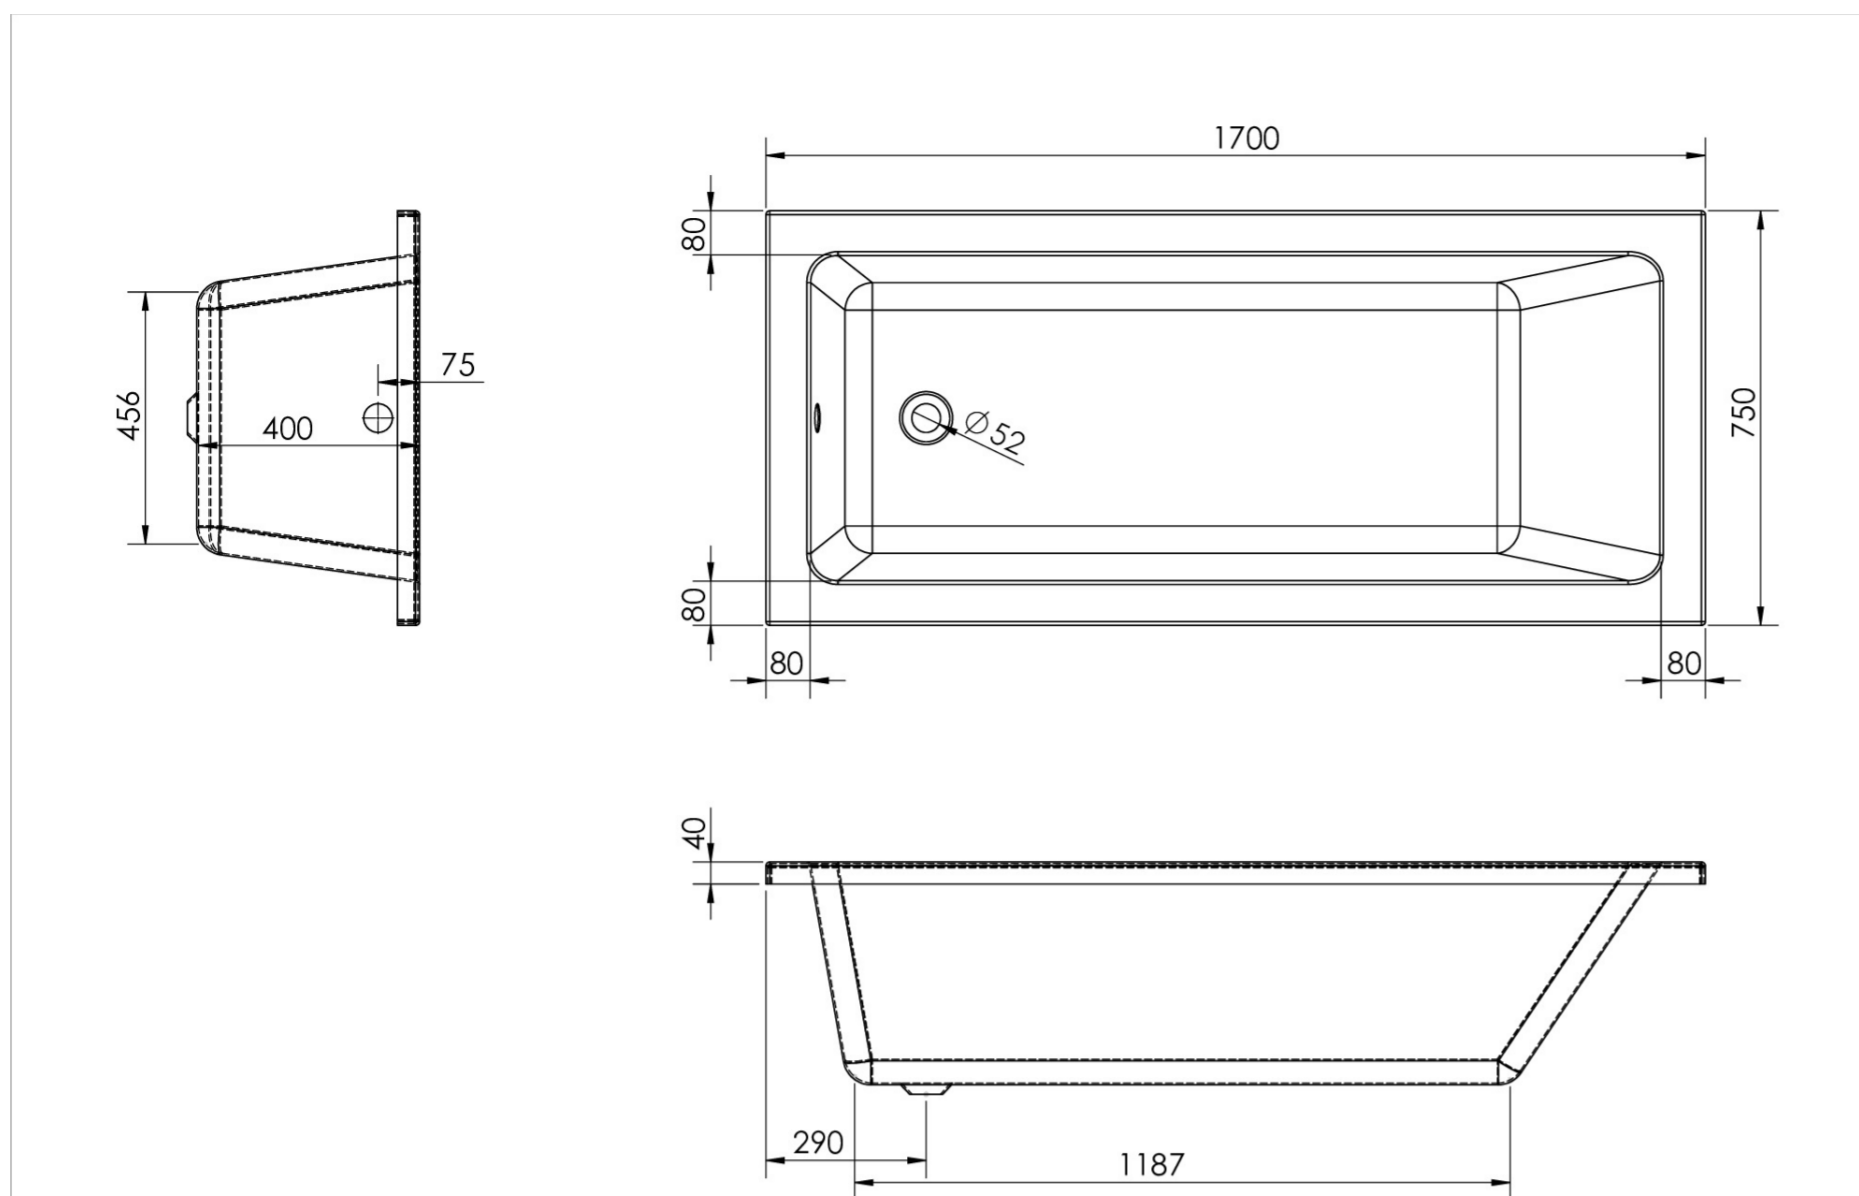

TECHNICAL DRAWING

Saneux reserves the right to alter the specifications and product range without prior notice. Dimensions are given as a guide only. Dimensions should not be used for surrounding furniture, fixtures and fittings until the product is on site.

<https://saneux.com/products/stetson-1700x750mm-bath-single-ended-bath-legs>