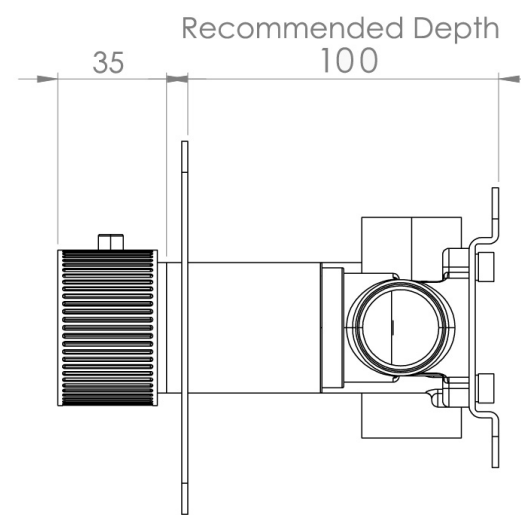

COS 2 WAY 3 HANDLE THERMOSTATIC SHOWER VALVE KIT - W/ FLUTED HANDLE - LANDSCAPE - BRUSHED BRONZE (PVD)

PRODUCT INFORMATION

Height:	120mm
Width:	275mm
Finish:	Brushed Bronze (PVD)
Guarantee	5 years
Outlets	2

Product Code: CO322L.FBR

DESCRIPTION

The COS collection blends modern and classic design for versatile bathroom brassware.

This landscape thermostatic valve features 2 outlets, controlling a shower head and handset, a handset and bath filler, or a shower head and bath filler. The left and right handles manage the on/off function, while the middle handle adjusts the temperature.

WRAS Approved Valve

TECHNICAL DRAWING

FLOW RATE

- 0.5 Bar - Flowrate: 10.7 l/min
- 1 Bar - Flowrate: 21 l/min
- 2 Bar - Flowrate: 28.5 l/min
- 3 Bar - Flowrate: 35 l/min
- 5 Bar - Flowrate: 32.7 l/min

Saneux reserves the right to alter the specifications and product range without prior notice. Dimensions are given as a guide only. Dimensions should not be used for surrounding furniture, fixtures and fittings until the product is on site.