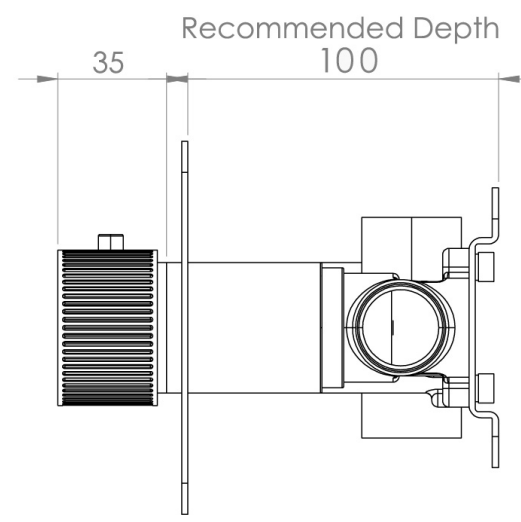

TECHNICAL DRAWING

FLOW RATE

- 0.5 Bar - Flowrate: 10.7 l/min
- 1 Bar - Flowrate: 21 l/min
- 2 Bar - Flowrate: 28.5 l/min
- 3 Bar - Flowrate: 35 l/min
- 5 Bar - Flowrate: 32.7 l/min

Saneux reserves the right to alter the specifications and product range without prior notice. Dimensions are given as a guide only. Dimensions should not be used for surrounding furniture, fixtures and fittings until the product is on site.

<https://saneux.com/products/cos-2-way-3-handle-thermostatic-shower-valve-kit-w-fluted-handle-landscape-brushed-bronze-pvd>