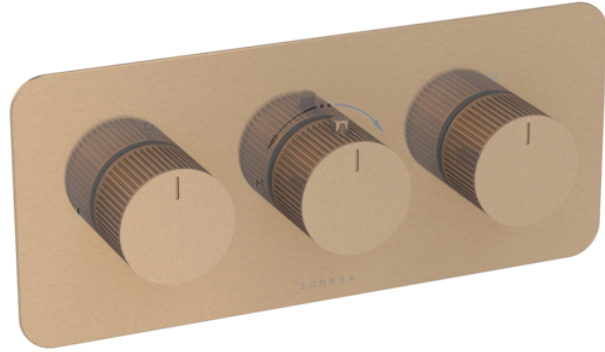

COS 2 WAY 3 HANDLE THERMOSTATIC SHOWER VALVE KIT - W/ FLUTED HANDLE - LANDSCAPE - BRUSHED BRONZE (PVD)

PRODUCT INFORMATION

Height:	120mm
Width:	275mm
Finish:	Brushed Bronze (PVD)
Guarantee	5 years
Outlets	2

Product Code: CO322L.FBR

DESCRIPTION

The COS collection blends modern and classic design for versatile bathroom brassware.

This landscape thermostatic valve features 2 outlets, controlling a shower head and handset, a handset and bath filler, or a shower head and bath filler. The left and right handles manage the on/off function, while the middle handle adjusts the temperature.

Choose from three handle styles—Classic, Knurled, and Fluted—in five finishes: Chrome, Brushed Brass, Brushed Bronze, Brushed Nickel, and Satin Black. The PVD-coated finishes ensure durability and high quality.

<https://saneux.com/products/cos-2-way-3-handle-thermostatic-shower-valve-kit-w-fluted-handle-landscape-brushed-bronze-pvd>