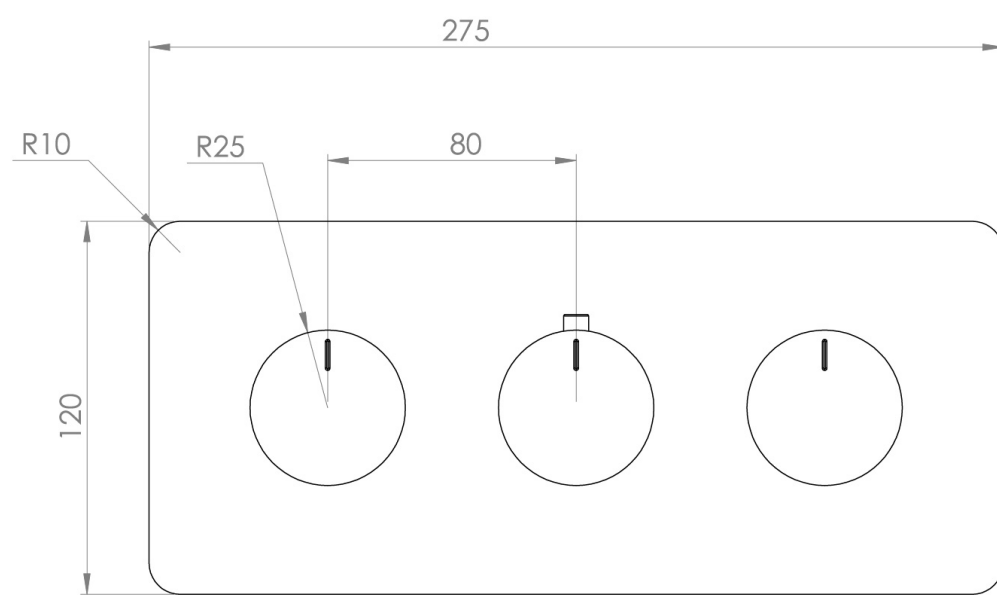

COS 2 WAY 3 HANDLE THERMOSTATIC SHOWER VALVE KIT - W/ FLUTED HANDLE - LANDSCAPE - BRUSHED BRONZE (PVD)

PRODUCT INFORMATION

Height:	120mm
Width:	275mm
Finish:	Brushed Bronze (PVD)
Guarantee	5 years
Outlets	2

Product Code: CO322L.FBR

DESCRIPTION

The COS collection blends modern and classic design for versatile bathroom brassware.

This landscape thermostatic valve features 2 outlets, controlling a shower head and handset, a handset and bath filler, or a shower head and bath filler. The left and right handles manage the on/off function, while the middle handle adjusts the temperature.

WRAS Approved Valve

TECHNICAL DRAWING

FLOW RATE

- 0.5 Bar - Flowrate: 10.7 l/min
- 1 Bar - Flowrate: 21 l/min
- 2 Bar - Flowrate: 28.5 l/min
- 3 Bar - Flowrate: 35 l/min
- 5 Bar - Flowrate: 32.7 l/min

Saneux reserves the right to alter the specifications and product range without prior notice. Dimensions are given as a guide only. Dimensions should not be used for surrounding furniture, fixtures and fittings until the product is on site.