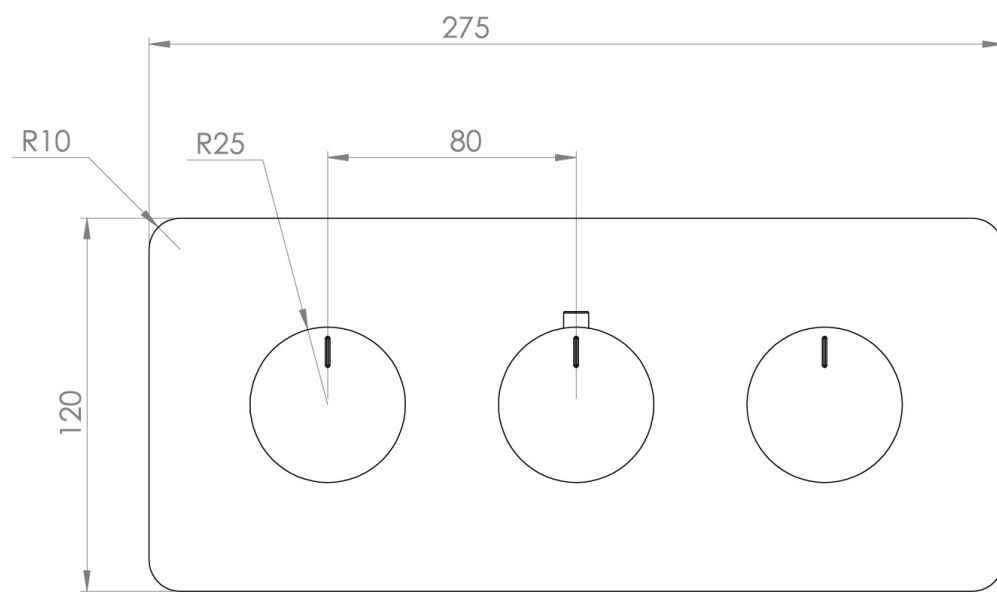

COS 2 WAY 3 HANDLE THERMOSTATIC SHOWER VALVE KIT - W/ FLUTED HANDLE - LANDSCAPE - BRUSHED BRONZE (PVD)

PRODUCT INFORMATION

Height:	120mm
Width:	275mm
Finish:	Brushed Bronze (PVD)
Guarantee	5 years
Outlets	2

Product Code: CO322L.FBR

DESCRIPTION

The COS collection blends modern and classic design for versatile bathroom brassware.

This landscape thermostatic valve features 2 outlets, controlling a shower head and handset, a handset and bath filler, or a shower head and bath filler. The left and right handles manage the on/off function, while the middle handle adjusts the temperature.

WRAS Approved Valve

TECHNICAL DRAWING

FLOW RATE

- 0.5 Bar - Flowrate: 10.7 l/min
- 1 Bar - Flowrate: 21 l/min
- 2 Bar - Flowrate: 28.5 l/min
- 3 Bar - Flowrate: 35 l/min
- 5 Bar - Flowrate: 32.7 l/min

Saneux reserves the right to alter the specifications and product range without prior notice. Dimensions are given as a guide only. Dimensions should not be used for surrounding furniture, fixtures and fittings until the product is on site.