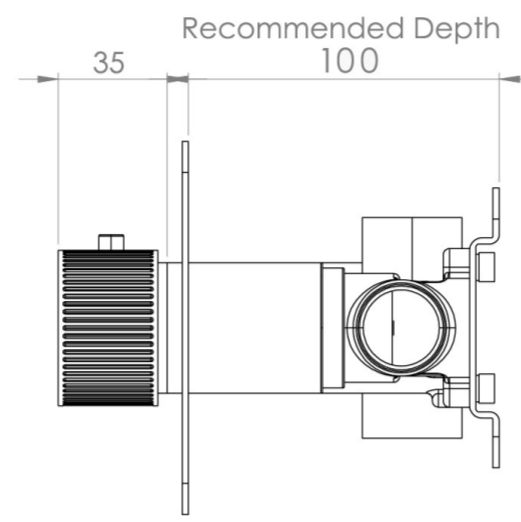

COS 2 WAY 3 HANDLE THERMOSTATIC SHOWER VALVE KIT - W/ FLUTED HANDLE - LANDSCAPE - BRUSHED BRONZE (PVD)

PRODUCT INFORMATION

Height:	120mm
Width:	275mm
Finish:	Brushed Bronze (PVD)
Guarantee	5 years
Outlets	2

Product Code: CO322L.FBR

DESCRIPTION

The COS collection blends modern and classic design for versatile bathroom brassware.

This landscape thermostatic valve features 2 outlets, controlling a shower head and handset, a handset and bath filler, or a shower head and bath filler. The left and right handles manage the on/off function, while the middle handle adjusts the temperature.

WRAS Approved Valve

TECHNICAL DRAWING

FLOW RATE

- 0.5 Bar - Flowrate: 10.7 l/min
- 1 Bar - Flowrate: 21 l/min
- 2 Bar - Flowrate: 28.5 l/min
- 3 Bar - Flowrate: 35 l/min
- 5 Bar - Flowrate: 32.7 l/min

Saneux reserves the right to alter the specifications and product range without prior notice. Dimensions are given as a guide only. Dimensions should not be used for surrounding furniture, fixtures and fittings until the product is on site.