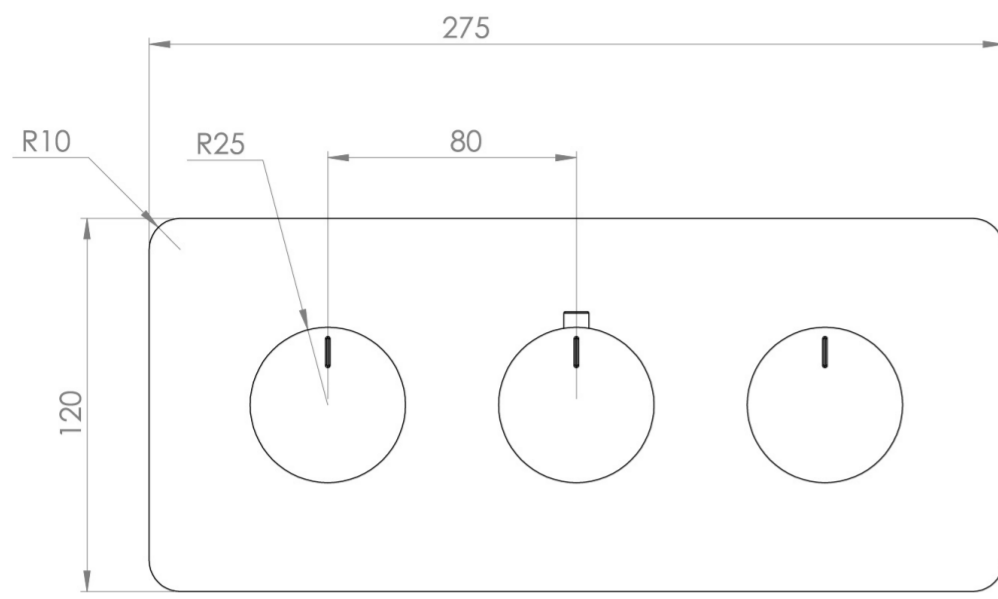

COS 2 WAY 3 HANDLE THERMOSTATIC SHOWER VALVE KIT - W/ FLUTED HANDLE - LANDSCAPE - BRUSHED BRONZE (PVD)

PRODUCT INFORMATION

Height:	120mm
Width:	275mm
Finish:	Brushed Bronze (PVD)
Guarantee	5 years
Outlets	2

Product Code: CO322L.FBR

DESCRIPTION

The COS collection blends modern and classic design for versatile bathroom brassware.

This landscape thermostatic valve features 2 outlets, controlling a shower head and handset, a handset and bath filler, or a shower head and bath filler. The left and right handles manage the on/off function, while the middle handle adjusts the temperature.

WRAS Approved Valve

TECHNICAL DRAWING

FLOW RATE

- 0.5 Bar - Flowrate: 10.7 l/min
- 1 Bar - Flowrate: 21 l/min
- 2 Bar - Flowrate: 28.5 l/min
- 3 Bar - Flowrate: 35 l/min
- 5 Bar - Flowrate: 32.7 l/min

Saneux reserves the right to alter the specifications and product range without prior notice. Dimensions are given as a guide only. Dimensions should not be used for surrounding furniture, fixtures and fittings until the product is on site.