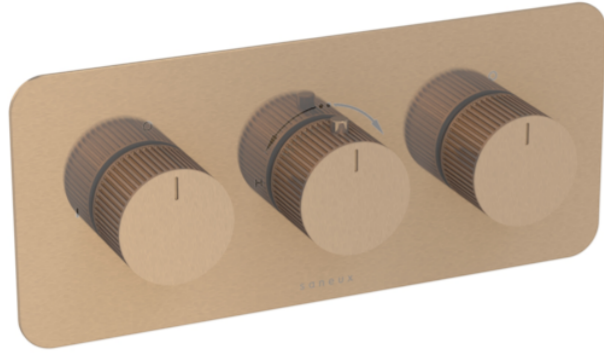

COS 2 WAY 3 HANDLE THERMOSTATIC SHOWER VALVE KIT - W/ FLUTED HANDLE - LANDSCAPE - BRUSHED BRONZE (PVD)

PRODUCT INFORMATION

Height:	120mm
Width:	275mm
Finish:	Brushed Bronze (PVD)
Guarantee	5 years
Outlets	2

Product Code: CO322L.FBR

DESCRIPTION

The COS collection blends modern and classic design for versatile bathroom brassware.

This landscape thermostatic valve features 2 outlets, controlling a shower head and handset, a handset and bath filler, or a shower head and bath filler. The left and right handles manage the on/off function, while the middle handle adjusts the temperature.

Choose from three handle styles—Classic, Knurled, and Fluted—in five finishes: Chrome, Brushed Brass, Brushed Bronze, Brushed Nickel, and Satin Black. The PVD-coated finishes ensure durability and high quality.

<https://saneux.com/products/cos-2-way-3-handle-thermostatic-shower-valve-kit-w-fluted-handle-landscape-brushed-bronze-pvd>