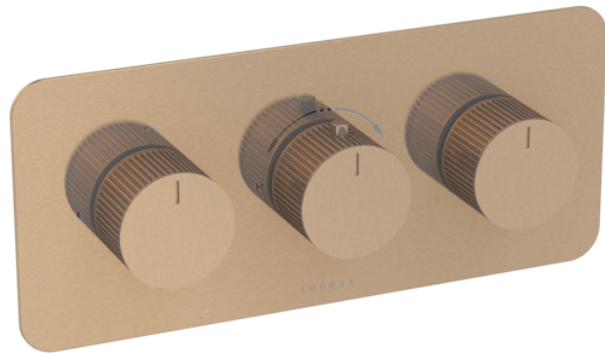

# COS 2 WAY 3 HANDLE THERMOSTATIC SHOWER VALVE KIT - W/ FLUTED HANDLE - LANDSCAPE - BRUSHED BRONZE (PVD)

## PRODUCT INFORMATION

<b>Height:</b>	120mm
<b>Width:</b>	275mm
<b>Finish:</b>	Brushed Bronze (PVD)
<b>Guarantee</b>	5 years
<b>Outlets</b>	2

**Product Code:** CO322L.FBR

## DESCRIPTION

The COS collection blends modern and classic design for versatile bathroom brassware.

This landscape thermostatic valve features 2 outlets, controlling a shower head and handset, a handset and bath filler, or a shower head and bath filler. The left and right handles manage the on/off function, while the middle handle adjusts the temperature.

Choose from three handle styles—Classic, Knurled, and Fluted—in five finishes: Chrome, Brushed Brass, Brushed Bronze, Brushed Nickel, and Satin Black. The PVD-coated finishes ensure durability and high quality.