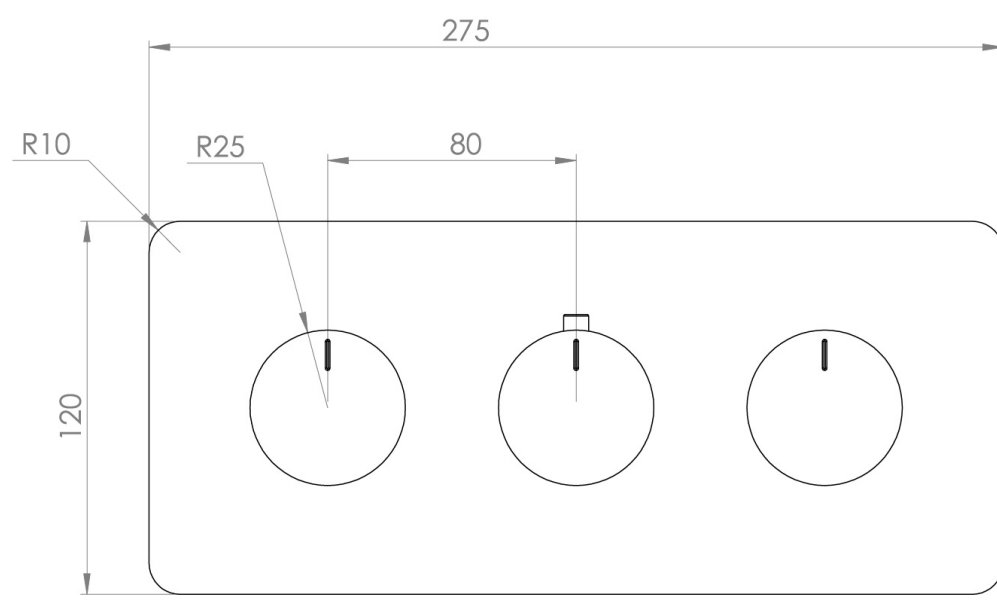

## PRODUCT INFORMATION

<b>Height:</b>	120mm
<b>Width:</b>	275mm
<b>Finish:</b>	Brushed Bronze (PVD)
<b>Guarantee</b>	5 years
<b>Outlets</b>	2

**Product Code:** CO322L.FBR

## DESCRIPTION

The COS collection blends modern and classic design for versatile bathroom brassware.

This landscape thermostatic valve features 2 outlets, controlling a shower head and handset, a handset and bath filler, or a shower head and bath filler. The left and right handles manage the on/off function, while the middle handle adjusts the temperature.

## FLOW RATE

- 0.5 Bar - Flowrate: 10.7 l/min
- 1 Bar - Flowrate: 21 l/min
- 2 Bar - Flowrate: 28.5 l/min
- 3 Bar - Flowrate: 35 l/min
- 5 Bar - Flowrate: 32.7 l/min

---

Saneux reserves the right to alter the specifications and product range without prior notice. Dimensions are given as a guide only. Dimensions should not be used for surrounding furniture, fixtures and fittings until the product is on site.