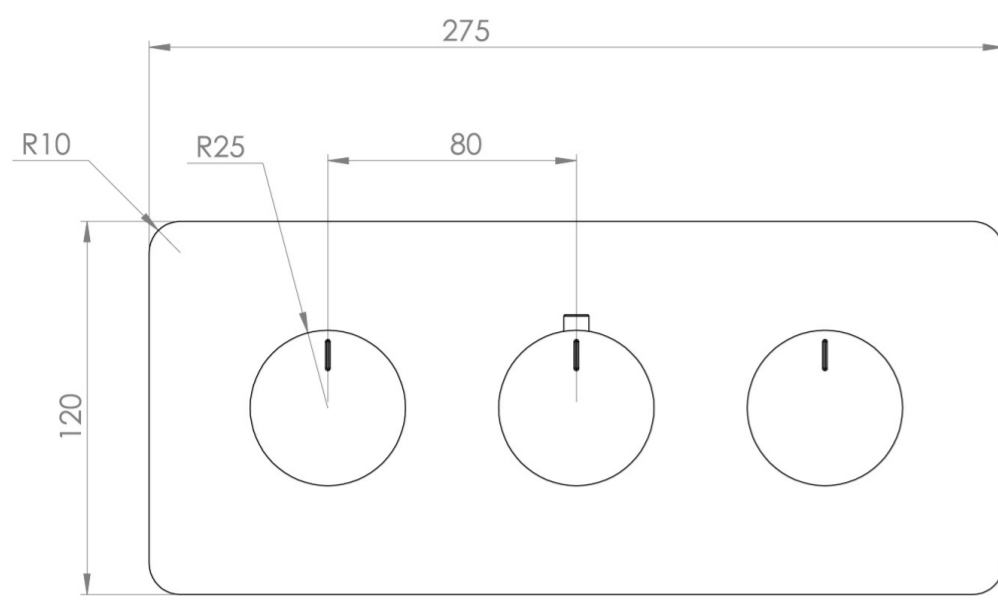

TECHNICAL DRAWING

FLOW RATE

- 0.5 Bar - Flowrate: 10.7 l/min
- 1 Bar - Flowrate: 21 l/min
- 2 Bar - Flowrate: 28.5 l/min
- 3 Bar - Flowrate: 35 l/min
- 5 Bar - Flowrate: 32.7 l/min

Saneux reserves the right to alter the specifications and product range without prior notice. Dimensions are given as a guide only. Dimensions should not be used for surrounding furniture, fixtures and fittings until the product is on site.

<https://saneux.com/products/cos-2-way-3-handle-thermostatic-shower-valve-kit-w-fluted-handle-landscape-satin-black-pvd>