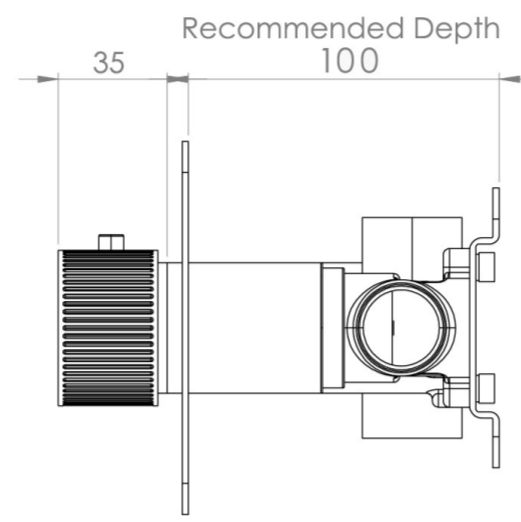

## PRODUCT INFORMATION

<b>Height:</b>	120mm
<b>Width:</b>	275mm
<b>Finish:</b>	Satin Black (PVD)
<b>Guarantee</b>	5 years
<b>Outlets</b>	2

**Product Code:** CO322L.FSB

---

## DESCRIPTION

The COS collection blends modern and classic design for versatile bathroom brassware.

This landscape thermostatic valve features 2 outlets, controlling a shower head and handset, a handset and bath filler, or a shower head and bath filler. The left and right handles manage the on/off function, while the middle handle adjusts the temperature.

## FLOW RATE

- 0.5 Bar - Flowrate: 10.7 l/min
- 1 Bar - Flowrate: 21 l/min
- 2 Bar - Flowrate: 28.5 l/min
- 3 Bar - Flowrate: 35 l/min
- 5 Bar - Flowrate: 32.7 l/min

---

Saneux reserves the right to alter the specifications and product range without prior notice. Dimensions are given as a guide only. Dimensions should not be used for surrounding furniture, fixtures and fittings until the product is on site.