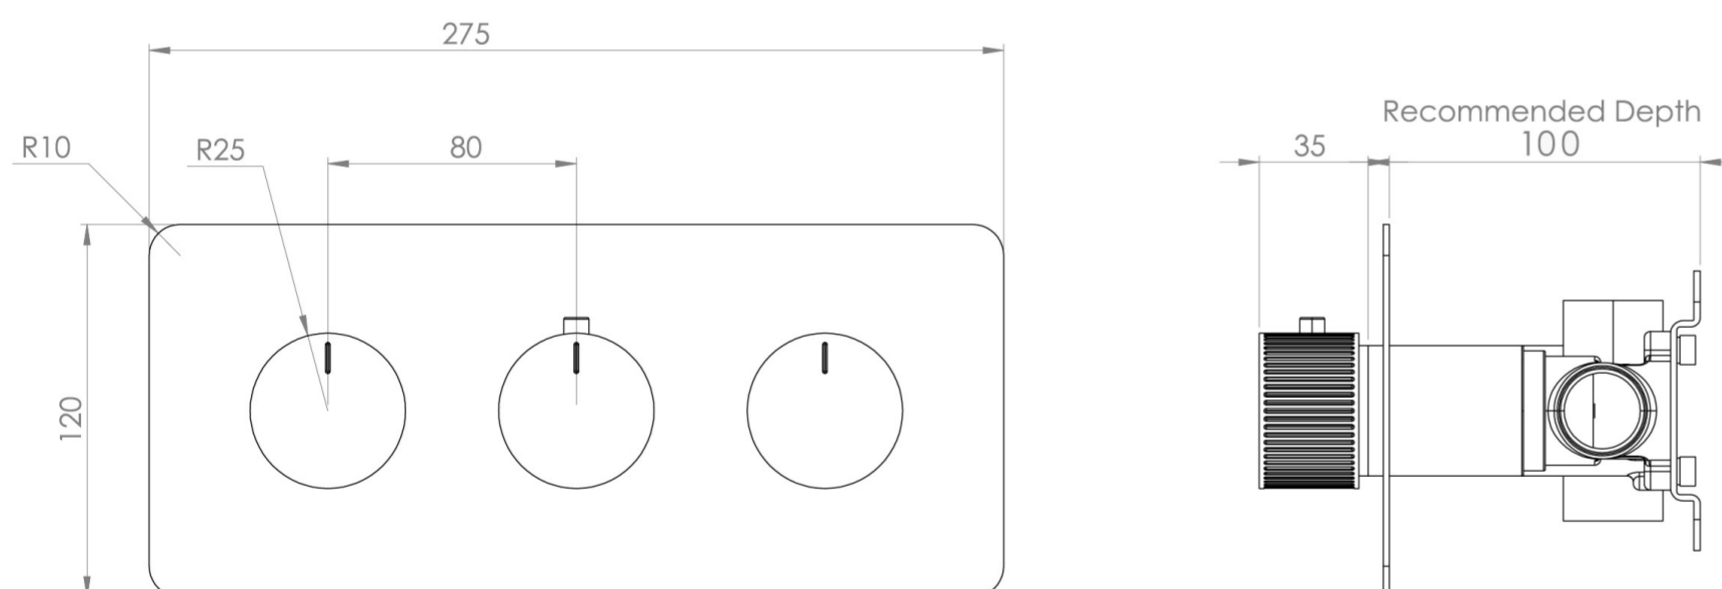

COS 2 WAY 3 HANDLE THERMOSTATIC SHOWER VALVE KIT - W/ FLUTED HANDLE - LANDSCAPE - SATIN BLACK (PVD)

PRODUCT INFORMATION

Finish:	Satin Black (PVD)
Guarantee	5 years

Product Code: CO322L.FSB

TECHNICAL DRAWING

Saneux reserves the right to alter the specifications and product range without prior notice. Dimensions are given as a guide only. Dimensions should not be used for surrounding furniture, fixtures and fittings until the product is on site.