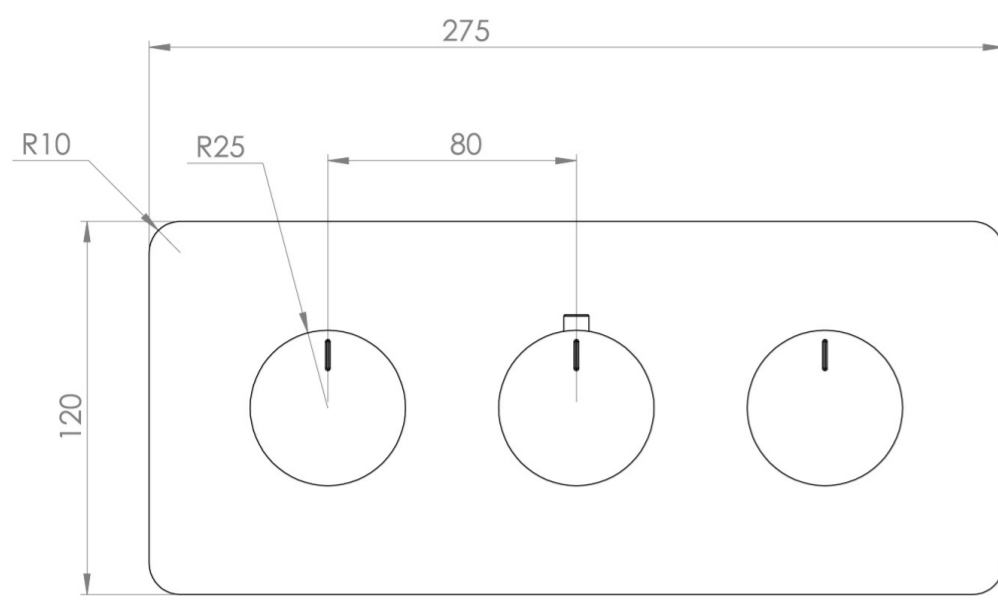

## PRODUCT INFORMATION

<b>Height:</b>	120mm
<b>Width:</b>	275mm
<b>Finish:</b>	Satin Black (PVD)
<b>Guarantee</b>	5 years
<b>Outlets</b>	2

**Product Code:** CO322L.FSB

---

## DESCRIPTION

The COS collection blends modern and classic design for versatile bathroom brassware.

This landscape thermostatic valve features 2 outlets, controlling a shower head and handset, a handset and bath filler, or a shower head and bath filler. The left and right handles manage the on/off function, while the middle handle adjusts the temperature.

## TECHNICAL DRAWING

## FLOW RATE

- 0.5 Bar - Flowrate: 10.7 l/min
- 1 Bar - Flowrate: 21 l/min
- 2 Bar - Flowrate: 28.5 l/min
- 3 Bar - Flowrate: 35 l/min
- 5 Bar - Flowrate: 32.7 l/min

---

Saneux reserves the right to alter the specifications and product range without prior notice. Dimensions are given as a guide only. Dimensions should not be used for surrounding furniture, fixtures and fittings until the product is on site.