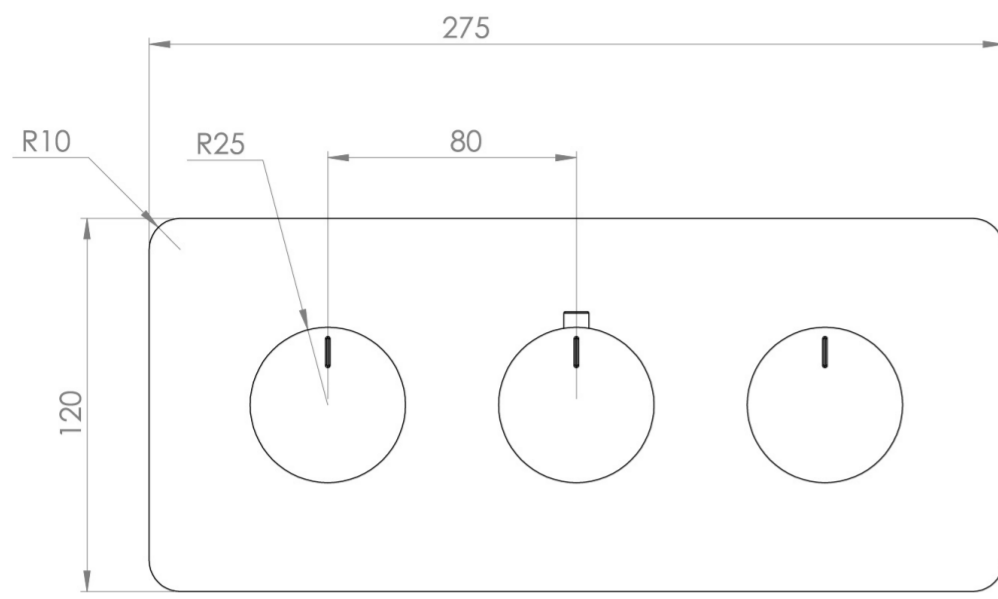

COS 2 WAY 3 HANDLE THERMOSTATIC SHOWER VALVE KIT - W/ FLUTED HANDLE - LANDSCAPE - SATIN BLACK (PVD)

PRODUCT INFORMATION

Height:	120mm
Width:	275mm
Finish:	Satin Black (PVD)
Guarantee	5 years
Outlets	2

Product Code: CO322L.FSB

DESCRIPTION

The COS collection blends modern and classic design for versatile bathroom brassware.

This landscape thermostatic valve features 2 outlets, controlling a shower head and handset, a handset and bath filler, or a shower head and bath filler. The left and right handles manage the on/off function, while the middle handle adjusts the temperature.

WRAS Approved Valve

TECHNICAL DRAWING

FLOW RATE

- 0.5 Bar - Flowrate: 10.7 l/min
- 1 Bar - Flowrate: 21 l/min
- 2 Bar - Flowrate: 28.5 l/min
- 3 Bar - Flowrate: 35 l/min
- 5 Bar - Flowrate: 32.7 l/min

Saneux reserves the right to alter the specifications and product range without prior notice. Dimensions are given as a guide only. Dimensions should not be used for surrounding furniture, fixtures and fittings until the product is on site.