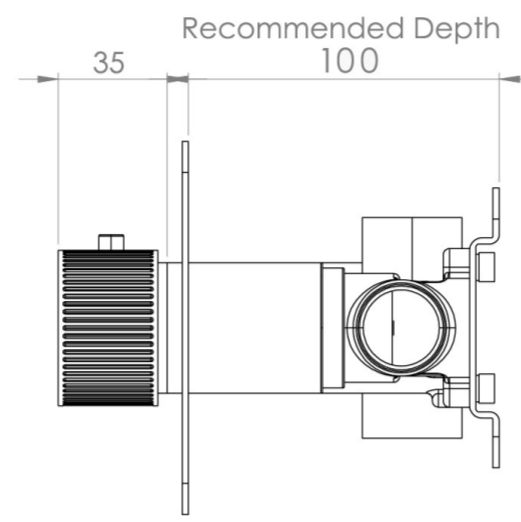

TECHNICAL DRAWING

FLOW RATE

- 0.5 Bar - Flowrate: 10.7 l/min
- 1 Bar - Flowrate: 21 l/min
- 2 Bar - Flowrate: 28.5 l/min
- 3 Bar - Flowrate: 35 l/min
- 5 Bar - Flowrate: 32.7 l/min

Saneux reserves the right to alter the specifications and product range without prior notice. Dimensions are given as a guide only. Dimensions should not be used for surrounding furniture, fixtures and fittings until the product is on site.

<https://saneux.com/products/cos-2-way-3-handle-thermostatic-shower-valve-kit-w-fluted-handle-landscape-satin-black-pvd>