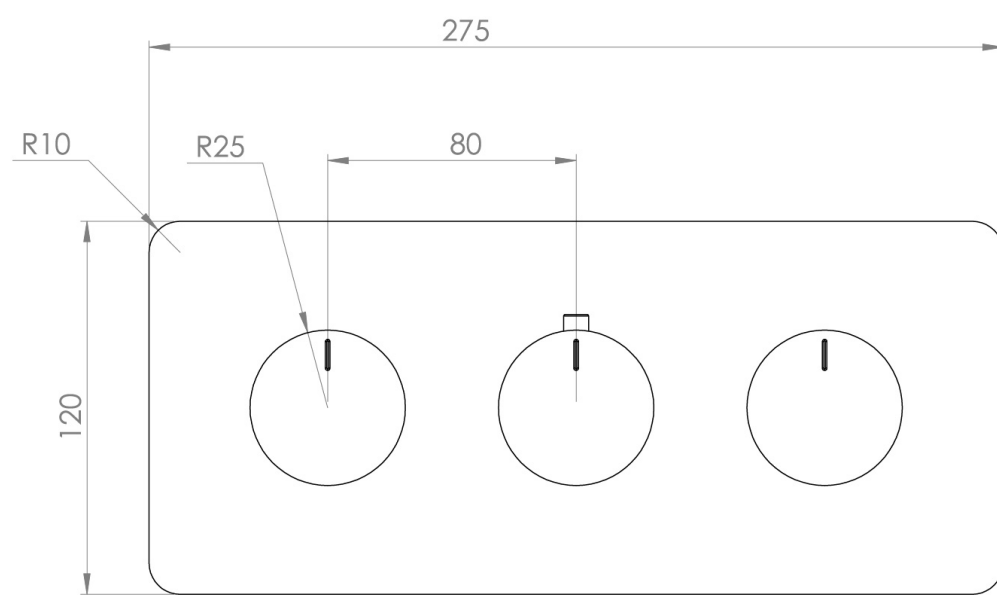

## PRODUCT INFORMATION

<b>Height:</b>	120mm
<b>Width:</b>	275mm
<b>Finish:</b>	Brushed Nickel (PVD)
<b>Guarantee</b>	5 years
<b>Outlets</b>	2

**Product Code:** CO322L.FBN

---

## DESCRIPTION

The COS collection blends modern and classic design for versatile bathroom brassware.

This landscape thermostatic valve features 2 outlets, controlling a shower head and handset, a handset and bath filler, or a shower head and bath filler. The left and right handles manage the on/off function, while the middle handle adjusts the temperature.

## FLOW RATE

- 0.5 Bar - Flowrate: 10.7 l/min
- 1 Bar - Flowrate: 21 l/min
- 2 Bar - Flowrate: 28.5 l/min
- 3 Bar - Flowrate: 35 l/min
- 5 Bar - Flowrate: 32.7 l/min

---

Saneux reserves the right to alter the specifications and product range without prior notice. Dimensions are given as a guide only. Dimensions should not be used for surrounding furniture, fixtures and fittings until the product is on site.