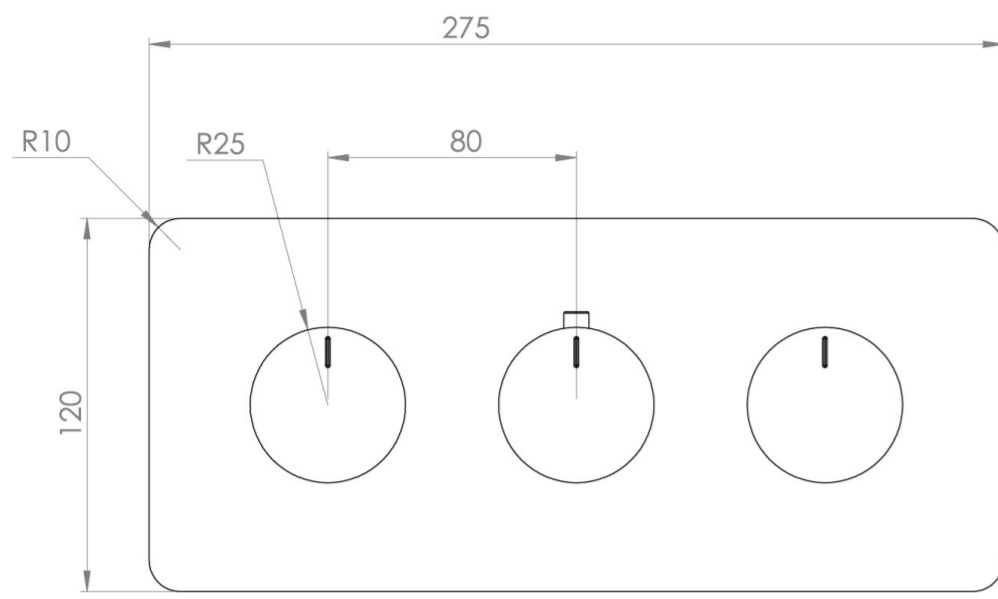

TECHNICAL DRAWING

FLOW RATE

- 0.5 Bar - Flowrate: 10.7 l/min
- 1 Bar - Flowrate: 21 l/min
- 2 Bar - Flowrate: 28.5 l/min
- 3 Bar - Flowrate: 35 l/min
- 5 Bar - Flowrate: 32.7 l/min

Saneux reserves the right to alter the specifications and product range without prior notice. Dimensions are given as a guide only. Dimensions should not be used for surrounding furniture, fixtures and fittings until the product is on site.

<https://saneux.com/products/cos-2-way-3-handle-thermostatic-shower-valve-kit-w-fluted-handle-landscape-brushed-nickel-pvd>