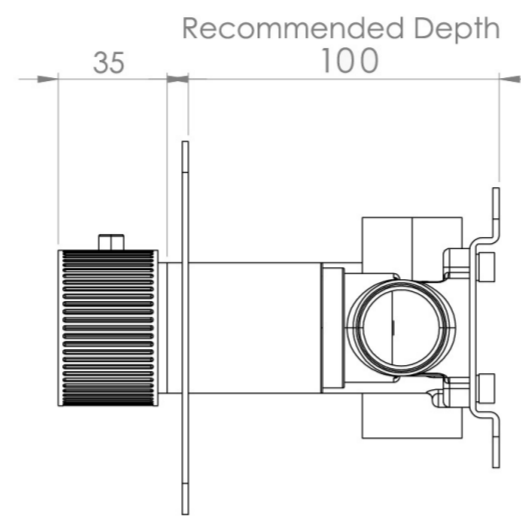

TECHNICAL DRAWING

FLOW RATE

- 0.5 Bar - Flowrate: 10.7 l/min
- 1 Bar - Flowrate: 21 l/min
- 2 Bar - Flowrate: 28.5 l/min
- 3 Bar - Flowrate: 35 l/min
- 5 Bar - Flowrate: 32.7 l/min

Saneux reserves the right to alter the specifications and product range without prior notice. Dimensions are given as a guide only. Dimensions should not be used for surrounding furniture, fixtures and fittings until the product is on site.

<https://saneux.com/products/cos-2-way-3-handle-thermostatic-shower-valve-kit-w-fluted-handle-landscape-brushed-nickel-pvd>