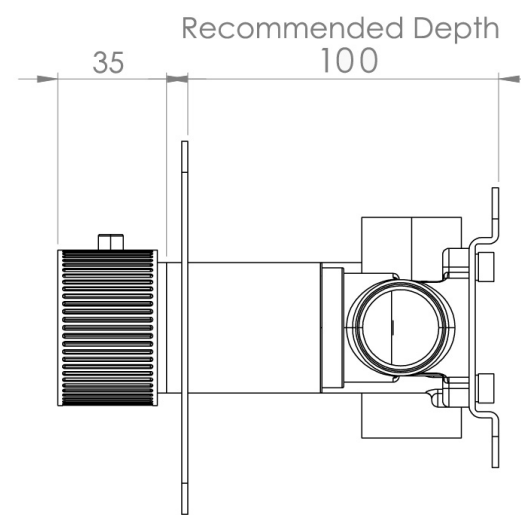

## PRODUCT INFORMATION

<b>Height:</b>	120mm
<b>Width:</b>	275mm
<b>Finish:</b>	Brushed Nickel (PVD)
<b>Guarantee</b>	5 years
<b>Outlets</b>	2

**Product Code:** CO322L.FBN

---

## DESCRIPTION

The COS collection blends modern and classic design for versatile bathroom brassware.

This landscape thermostatic valve features 2 outlets, controlling a shower head and handset, a handset and bath filler, or a shower head and bath filler. The left and right handles manage the on/off function, while the middle handle adjusts the temperature.

## FLOW RATE

- 0.5 Bar - Flowrate: 10.7 l/min
- 1 Bar - Flowrate: 21 l/min
- 2 Bar - Flowrate: 28.5 l/min
- 3 Bar - Flowrate: 35 l/min
- 5 Bar - Flowrate: 32.7 l/min

---

Saneux reserves the right to alter the specifications and product range without prior notice. Dimensions are given as a guide only. Dimensions should not be used for surrounding furniture, fixtures and fittings until the product is on site.