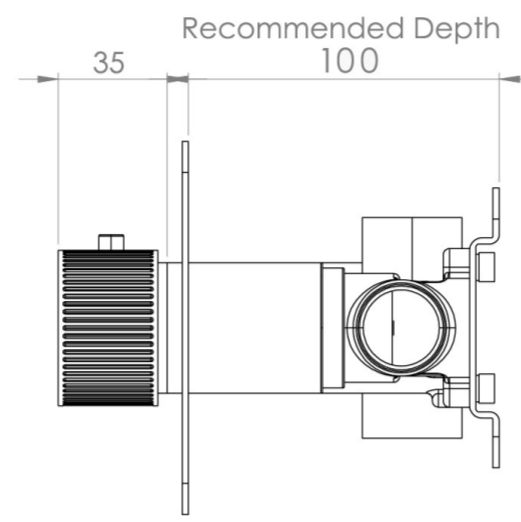

## PRODUCT INFORMATION

<b>Height:</b>	120mm
<b>Width:</b>	275mm
<b>Finish:</b>	Brushed Brass (PVD)
<b>Guarantee</b>	5 years
<b>Outlets</b>	2

**Product Code:** CO322L.FBB

---

## DESCRIPTION

The COS collection blends modern and classic design for versatile bathroom brassware.

This landscape thermostatic valve features 2 outlets, controlling a shower head and handset, a handset and bath filler, or a shower head and bath filler. The left and right handles manage the on/off function, while the middle handle adjusts the temperature.

## FLOW RATE

- 0.5 Bar - Flowrate: 10.7 l/min
- 1 Bar - Flowrate: 21 l/min
- 2 Bar - Flowrate: 28.5 l/min
- 3 Bar - Flowrate: 35 l/min
- 5 Bar - Flowrate: 32.7 l/min

---

Saneux reserves the right to alter the specifications and product range without prior notice. Dimensions are given as a guide only. Dimensions should not be used for surrounding furniture, fixtures and fittings until the product is on site.