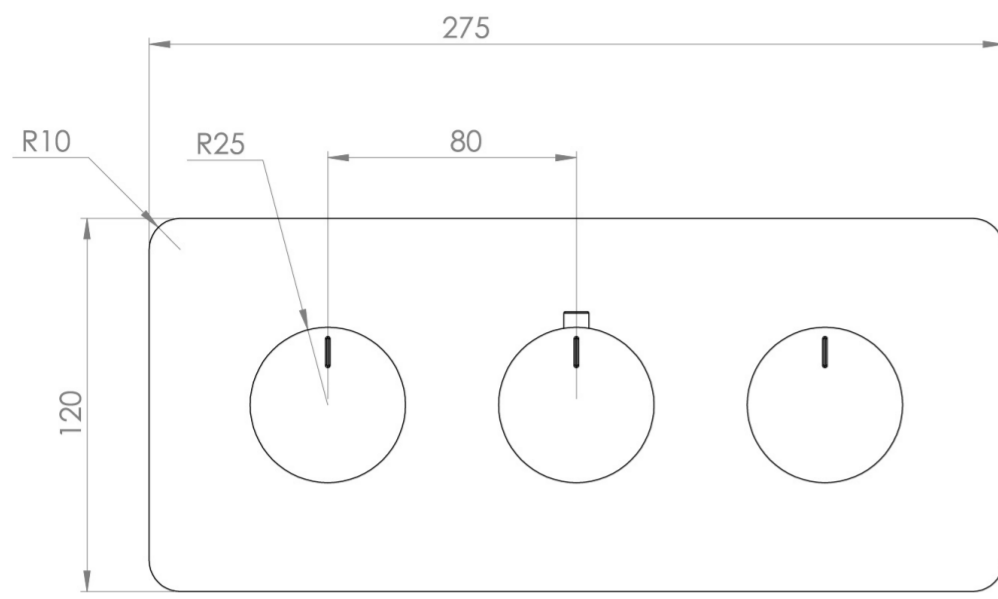

## PRODUCT INFORMATION

<b>Height:</b>	120mm
<b>Width:</b>	275mm
<b>Finish:</b>	Brushed Brass (PVD)
<b>Guarantee</b>	5 years
<b>Outlets</b>	2

**Product Code:** CO322L.FBB

---

## DESCRIPTION

The COS collection blends modern and classic design for versatile bathroom brassware.

This landscape thermostatic valve features 2 outlets, controlling a shower head and handset, a handset and bath filler, or a shower head and bath filler. The left and right handles manage the on/off function, while the middle handle adjusts the temperature.

## FLOW RATE

- 0.5 Bar - Flowrate: 10.7 l/min
- 1 Bar - Flowrate: 21 l/min
- 2 Bar - Flowrate: 28.5 l/min
- 3 Bar - Flowrate: 35 l/min
- 5 Bar - Flowrate: 32.7 l/min

---

Saneux reserves the right to alter the specifications and product range without prior notice. Dimensions are given as a guide only. Dimensions should not be used for surrounding furniture, fixtures and fittings until the product is on site.