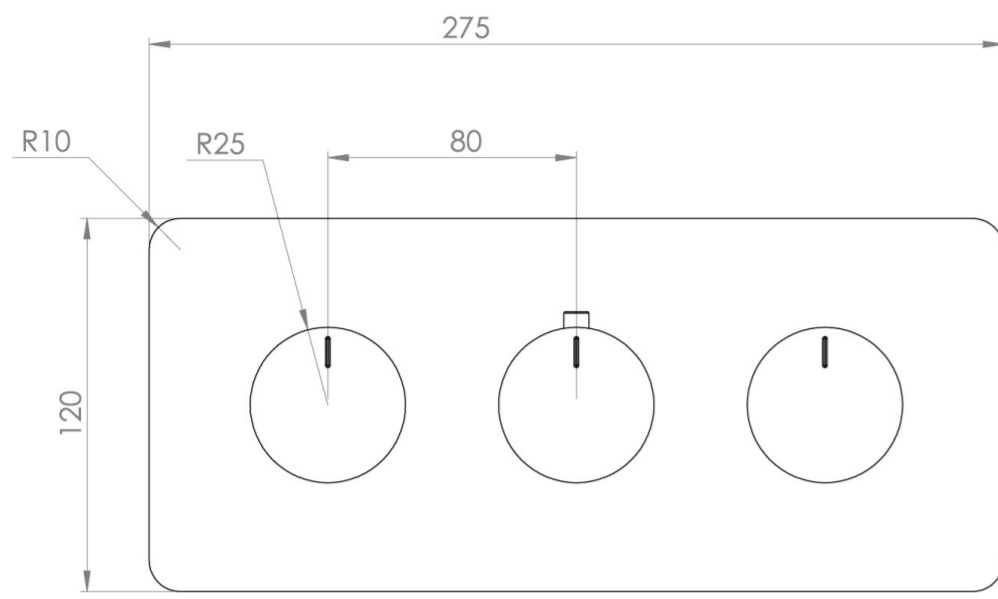

COS 2 WAY 3 HANDLE THERMOSTATIC SHOWER VALVE KIT - W/ FLUTED HANDLE - LANDSCAPE - BRUSHED BRASS (PVD)

PRODUCT INFORMATION

Height:	120mm
Width:	275mm
Finish:	Brushed Brass (PVD)
Guarantee	5 years
Outlets	2

Product Code: CO322L.FBB

DESCRIPTION

The COS collection blends modern and classic design for versatile bathroom brassware.

This landscape thermostatic valve features 2 outlets, controlling a shower head and handset, a handset and bath filler, or a shower head and bath filler. The left and right handles manage the on/off function, while the middle handle adjusts the temperature.

WRAS Approved Valve

TECHNICAL DRAWING

FLOW RATE

- 0.5 Bar - Flowrate: 10.7 l/min
- 1 Bar - Flowrate: 21 l/min
- 2 Bar - Flowrate: 28.5 l/min
- 3 Bar - Flowrate: 35 l/min
- 5 Bar - Flowrate: 32.7 l/min

Saneux reserves the right to alter the specifications and product range without prior notice. Dimensions are given as a guide only. Dimensions should not be used for surrounding furniture, fixtures and fittings until the product is on site.