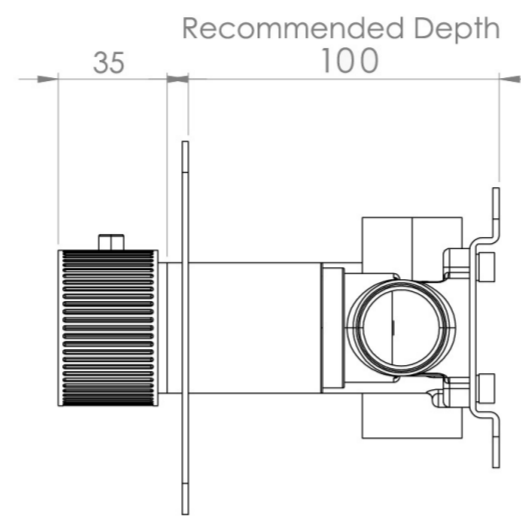

COS 2 WAY 3 HANDLE THERMOSTATIC SHOWER VALVE KIT - W/ FLUTED HANDLE - LANDSCAPE - BRUSHED BRASS (PVD)

PRODUCT INFORMATION

Height:	120mm
Width:	275mm
Finish:	Brushed Brass (PVD)
Guarantee	5 years
Outlets	2

Product Code: CO322L.FBB

DESCRIPTION

The COS collection blends modern and classic design for versatile bathroom brassware.

This landscape thermostatic valve features 2 outlets, controlling a shower head and handset, a handset and bath filler, or a shower head and bath filler. The left and right handles manage the on/off function, while the middle handle adjusts the temperature.

WRAS Approved Valve

TECHNICAL DRAWING

FLOW RATE

- 0.5 Bar - Flowrate: 10.7 l/min
- 1 Bar - Flowrate: 21 l/min
- 2 Bar - Flowrate: 28.5 l/min
- 3 Bar - Flowrate: 35 l/min
- 5 Bar - Flowrate: 32.7 l/min

Saneux reserves the right to alter the specifications and product range without prior notice. Dimensions are given as a guide only. Dimensions should not be used for surrounding furniture, fixtures and fittings until the product is on site.